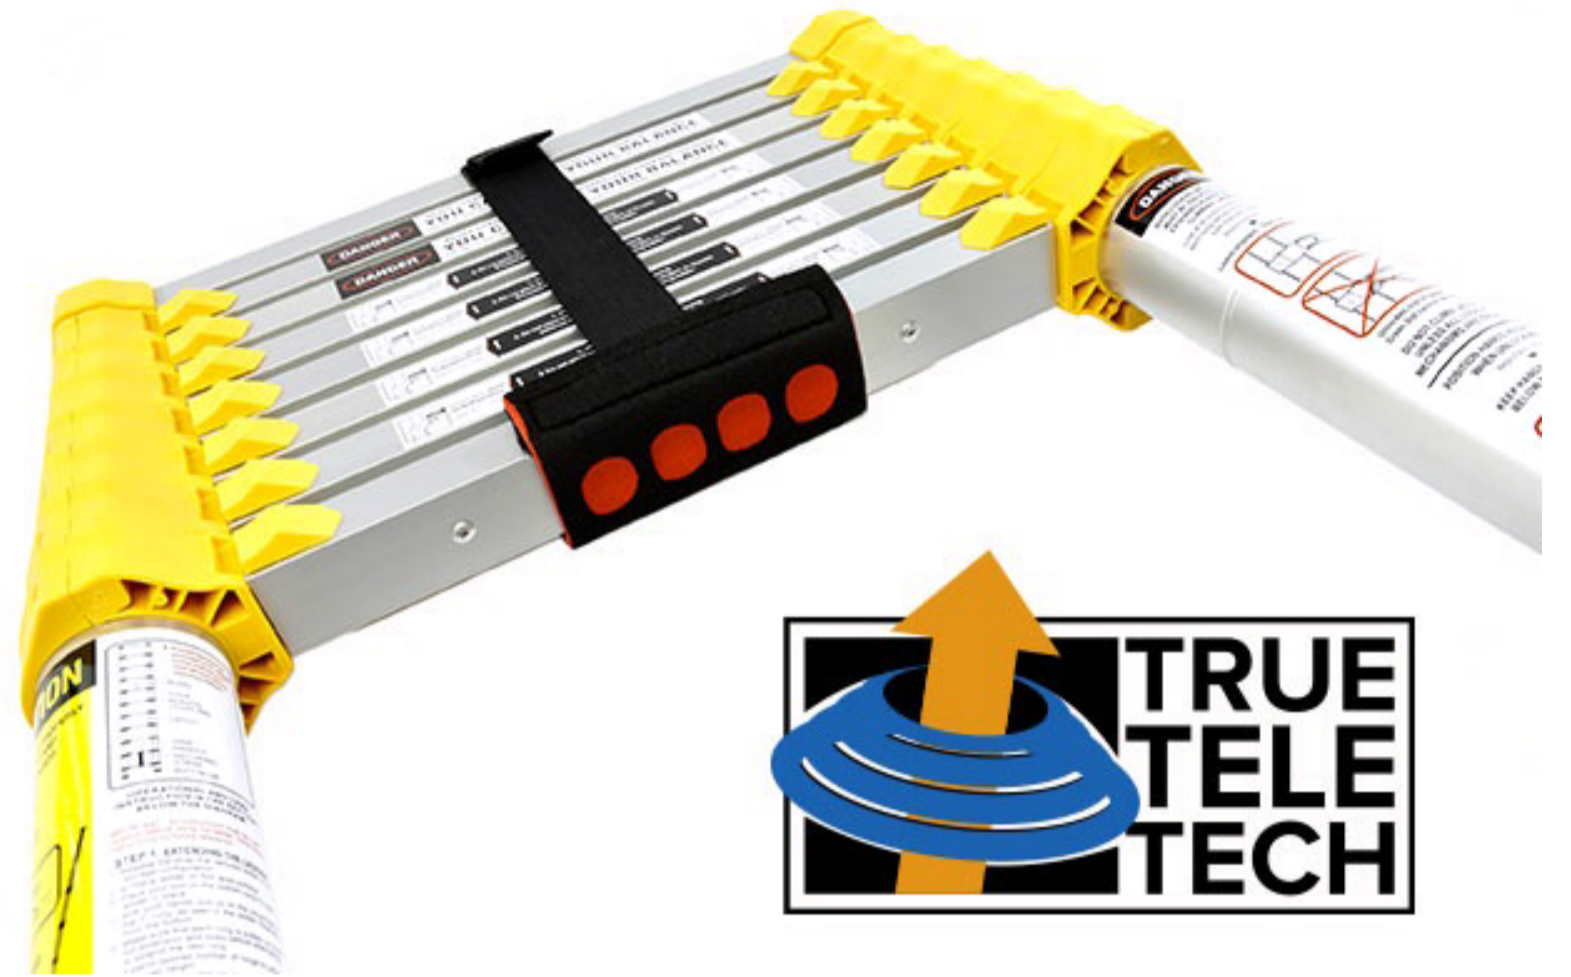

XTEND+CLIMB

TRUE TELESCOPING TECHNOLOGY

True Telescoping Technology™ is the patented technology behind Xtend+Climb's series of telescoping ladders. Xtend +Climb® believes that true telescoping technology is not just what defines their innovation in climbing but it sets the standard for why our telescoping ladders are beneficial to consumers. Ladders with True Telescoping Technology™ are the only ladders in the world that extend and lock by the foot to the user's desired height. This not only provides maximum versatility, but achieves a higher level of safety than most telescoping ladders.

LIGHTWEIGHT

Thanks to True Tele Tech you can carry a ladder with one hand. Imagine cutting multiple trips down to one – and saving time on site.

FEATURES OF XTEND + CLIMB TELESCOPING LADDERS

Ergonomic Solutions

Visual Lock & Release

Safety Closure System

Individual Rung Locking