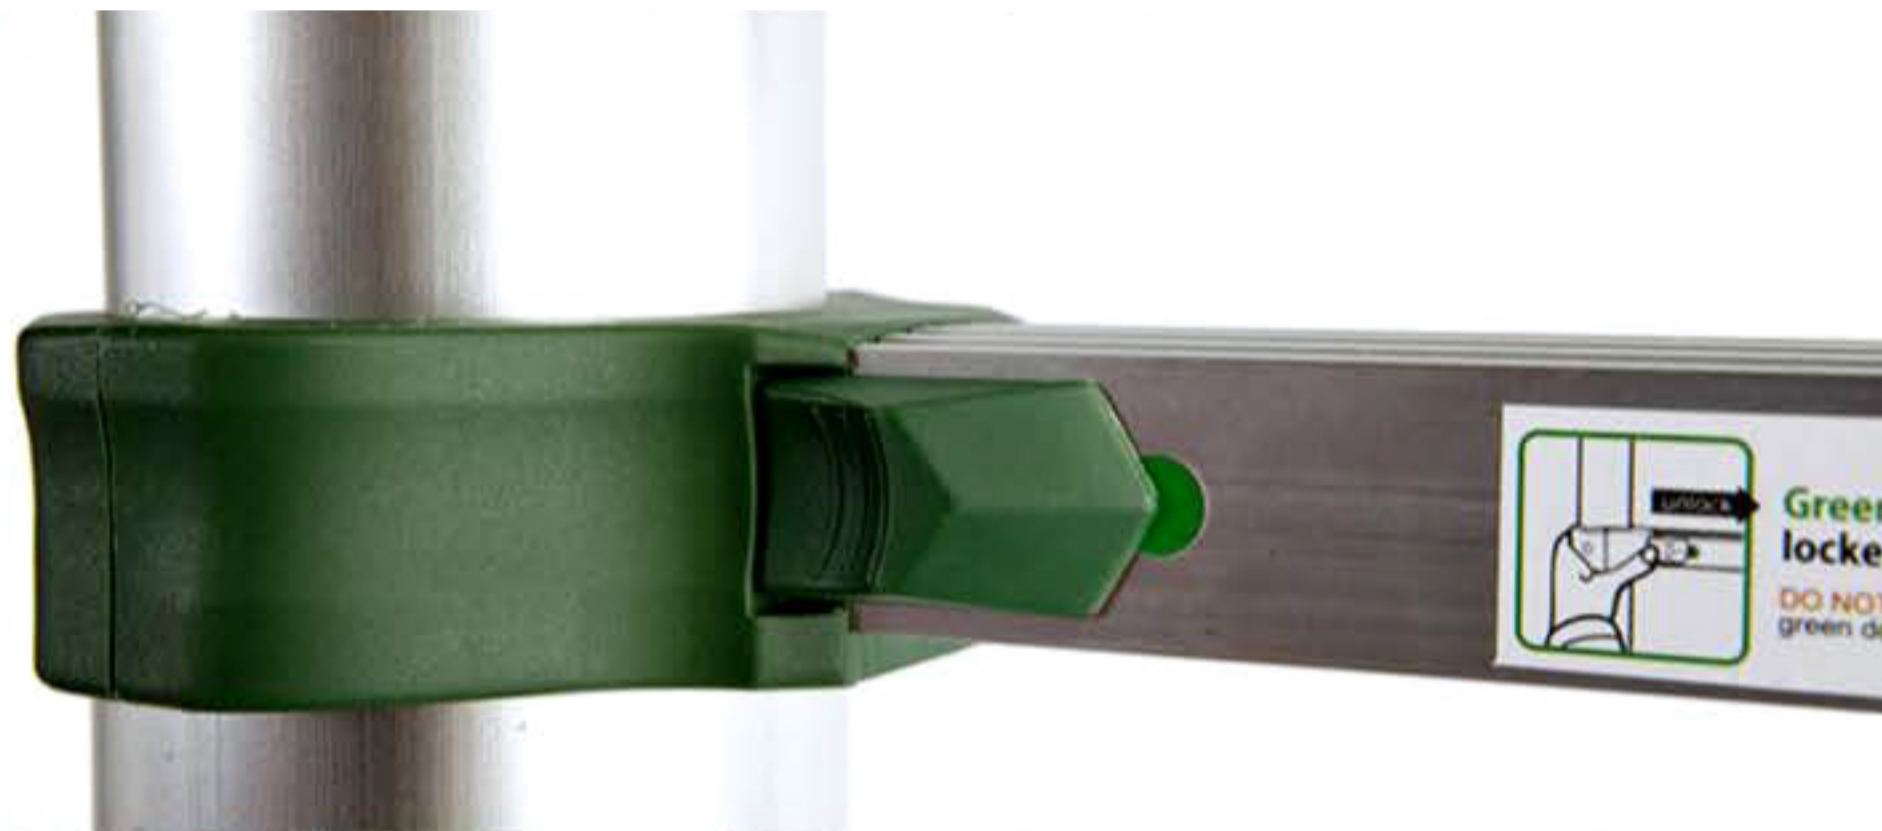

XTEND+CLIMB

TRUE TELESCOPING TECHNOLOGY

True Telescoping Technology™ is the patented technology behind Xtend+Climb's series of telescoping ladders. Xtend +Climb® believes that true telescoping technology is not just what defines their innovation in climbing but it sets the standard for why our telescoping ladders are beneficial to consumers. Ladders with True Telescoping Technology™ are the only ladders in the world that extend and lock by the foot to the user's desired height. This not only provides maximum versatility, but achieves a higher level of safety than most telescoping ladders.

LIGHTWEIGHT

Thanks to True Tele Tech you can carry a ladder with one hand. Imagine cutting multiple trips down to one – and saving time on site.

FEATURES OF XTEND + CLIMB TELESCOPING LADDERS

Ergonomic Solutions

Visual Lock & Release

Safety Closure System

Individual Rung Locking