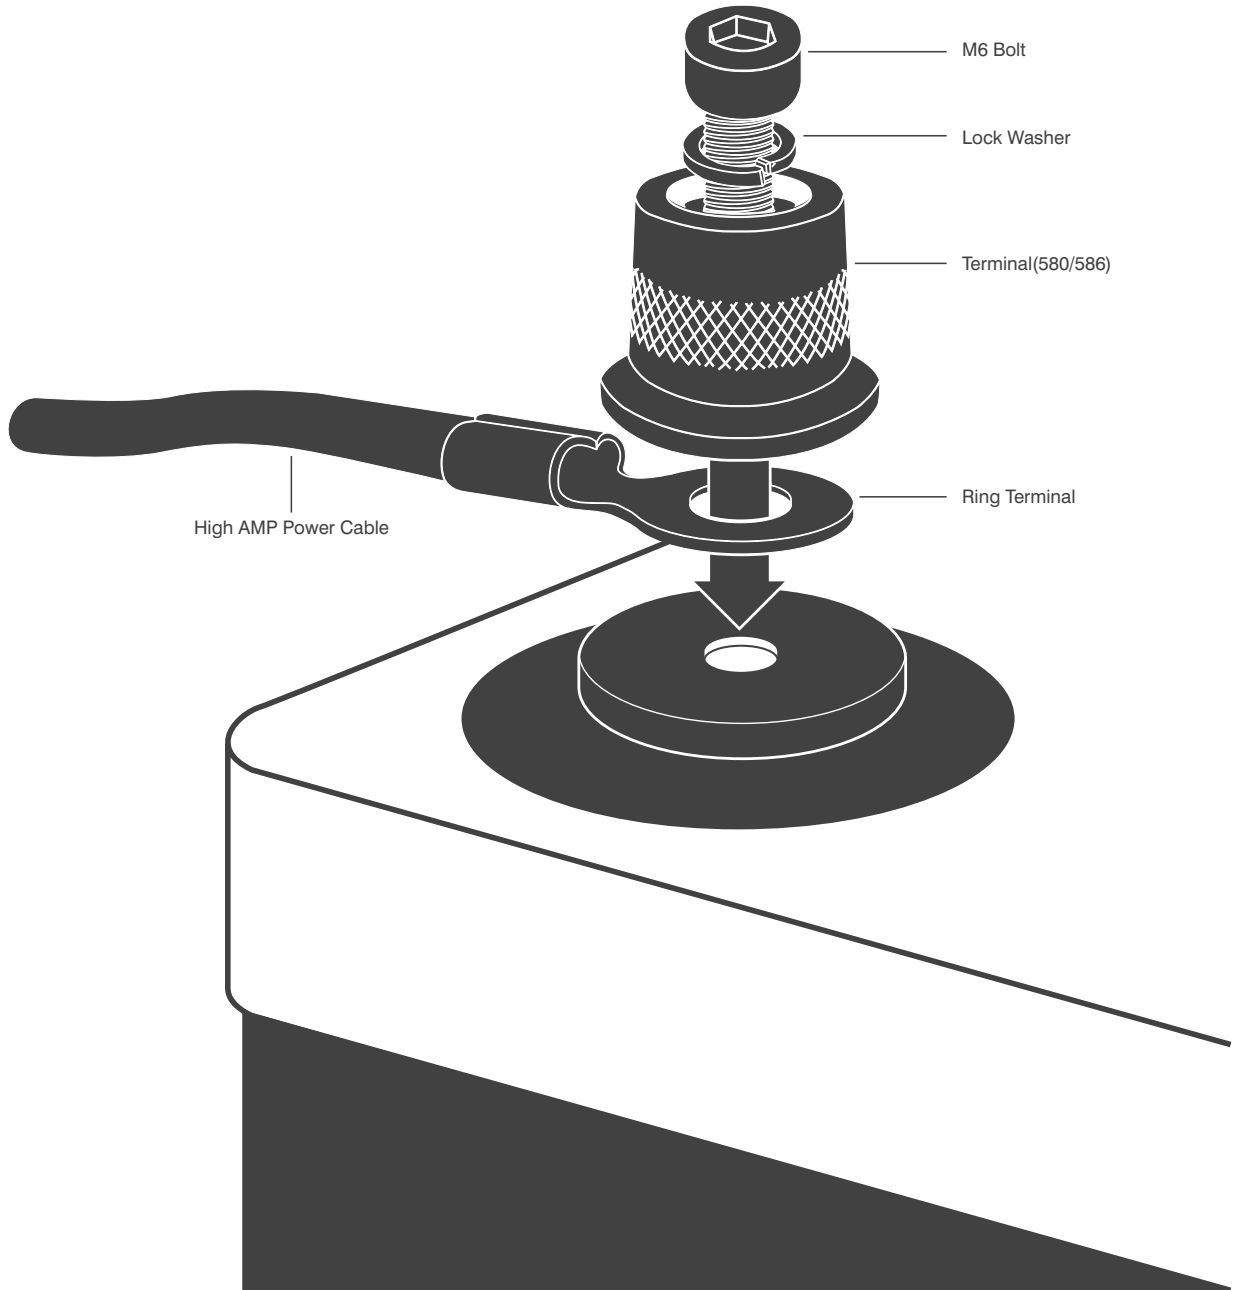

580/586 - Ring Terminal | Instructions

PROP 65 WARNING: This product can expose you to chemicals including lead and lead compounds, which are known to the State of California to cause cancer or birth defects or other reproductive harm. Wash hands after handling.