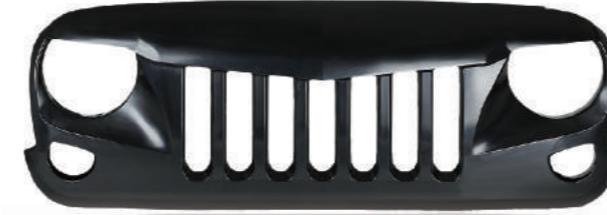

Jeep Wrangler Grilles

Xprite aftermarket grilles are inexpensive way to give Jeep Wrangler a more aggressive and appealing look. Made of high quality ABS plastic, they are durable and will resist fade. Coming in matte black finishes, they're ready to be sent to the paint shop. Equipped with our LED lights for Jeeps to complete the off-road look and functionality that all desert runners desire. With multiple styles available, you are certain to find the right look for your Jeep. Choose between mesh or no mesh design.

- Made of lightweight and durable ABS plastic
- Will not fade
- Installs in less than 10 minutes
- Ready to be painted or wrapped
- Choice of mesh or no mesh
- Designed to fit with any stock or aftermarket lights

Eagle Eye

SKU	STYLE	MESH	FINISH	FITMENT
ZS-0010K	Angry Bird	No	Matte Black	2007-2017 JEEP WRANGLER JK/JKU
ZS-0012K-G1	Angry Bird	Yes	Matte Black	2007-2017 JEEP WRANGLER JK/JKU
ZS-0016K	Eagle Eye	No	Matte Black	2007-2017 JEEP WRANGLER JK/JKU
ZS-0017K	Eagle Eye	Yes	Matte Black	2007-2017 JEEP WRANGLER JK/JKU
ZS-0019K	Shark Nose	No	Matte Black	2007-2017 JEEP WRANGLER JK/JKU
ZS-0020K	Shark Nose	Yes	Matte Black	2007-2017 JEEP WRANGLER JK/JKU
ZS-0033K-G1	Transformer	No	Matte Black	2007-2017 JEEP WRANGLER JK/JKU
ZS-0033K-G2	Transformer	Yes	Matte Black	2007-2017 JEEP WRANGLER JK/JKU
ZS-0034K	Monster	No	Matte Black	2007-2017 JEEP WRANGLER JK/JKU
ZS-0040K	Beast	Yes	Matte Black	2007-2017 JEEP WRANGLER JK/JKU
ZS-0030K	Angry Bird	No	Matte Black	1997-2006 JEEP WRANGLER TJ/LJ
ZS-0069K	Monster	Yes	Matte Black	1997-2006 JEEP WRANGLER TJ/LJ