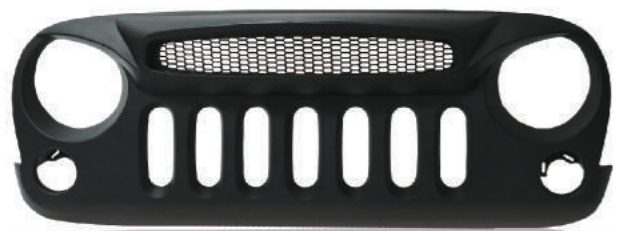

# Jeep Wrangler Grilles

Xprite aftermarket grilles are inexpensive way to give Jeep Wrangler a more aggressive and appealing look. Made of high quality ABS plastic, they are durable and will resist fade. Coming in matte black finishes, they're ready to be sent to the paint shop. Equipped with our LED lights for Jeeps to complete the off-road look and functionality that all desert runners desire. With multiple styles available, you are certain to find the right look for your Jeep. Choose between mesh or no mesh design.

- Made of lightweight and durable ABS plastic
- Will not fade
- Installs in less than 10 minutes
- Ready to be painted or wrapped
- Choice of mesh or no mesh
- Designed to fit with any stock or aftermarket lights

Angry Bird

Angry Bird W/ MESH

Eagle Eye

Eagle Eye W/ MESH

Shark Nose

Shark Nose W/ MESH

Transformer

Transformer W/ MESH

Monster

Beast

Angry Bird

Monster

SKU	STYLE	MESH	FINISH	FITMENT
ZS-0010K	Angry Bird	No	Matte Black	2007-2017 JEEP WRANGLER JK/JKU
ZS-0012K-G1	Angry Bird	Yes	Matte Black	2007-2017 JEEP WRANGLER JK/JKU
ZS-0016K	Eagle Eye	No	Matte Black	2007-2017 JEEP WRANGLER JK/JKU
ZS-0017K	Eagle Eye	Yes	Matte Black	2007-2017 JEEP WRANGLER JK/JKU
ZS-0019K	Shark Nose	No	Matte Black	2007-2017 JEEP WRANGLER JK/JKU
ZS-0020K	Shark Nose	Yes	Matte Black	2007-2017 JEEP WRANGLER JK/JKU
ZS-0033K-G1	Transformer	No	Matte Black	2007-2017 JEEP WRANGLER JK/JKU
ZS-0033K-G2	Transformer	Yes	Matte Black	2007-2017 JEEP WRANGLER JK/JKU
ZS-0034K	Monster	No	Matte Black	2007-2017 JEEP WRANGLER JK/JKU
ZS-0040K	Beast	Yes	Matte Black	2007-2017 JEEP WRANGLER JK/JKU
ZS-0030K	Angry Bird	No	Matte Black	1997-2006 JEEP WRANGLER TJ/LJ
ZS-0069K	Monster	Yes	Matte Black	1997-2006 JEEP WRANGLER TJ/LJ