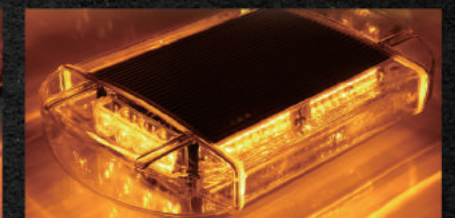

Flare Series YL135C

Radiant Series YL-161C

SKU	COLORS	STROBE MODES	MOUNT	SIZE	WATTAGE
52010A		7 MODES	Magnet	12"	17W
52010B		7 MODES	Magnet	12"	12W
52010C	WHITE, AMBER, WHITE&RED MIX, RED,	13 MODES	Magnet	12"	18W
SL-C207	WHITE&RED MIX, BLUE, WHITE&BLUE MIX,	28 MODES	Bracket	47"	11W/COB
YL135	RED&BLUE MIX, GREEN, WHITE&GREEN MIX	7 MODES	Magnet	17"	44W
YL161	(All Colors Available)	7 MODES	Magnet	13.5"	40W
SL-L33-18IN	AMBER & AMBER/WHITE	15 MODES	Magnet	18"	1W/Bulb
SL-L33-48IN	AMBER with WHITE Spot Lights	15 MODES	Bracket	48"	1W/Bulb