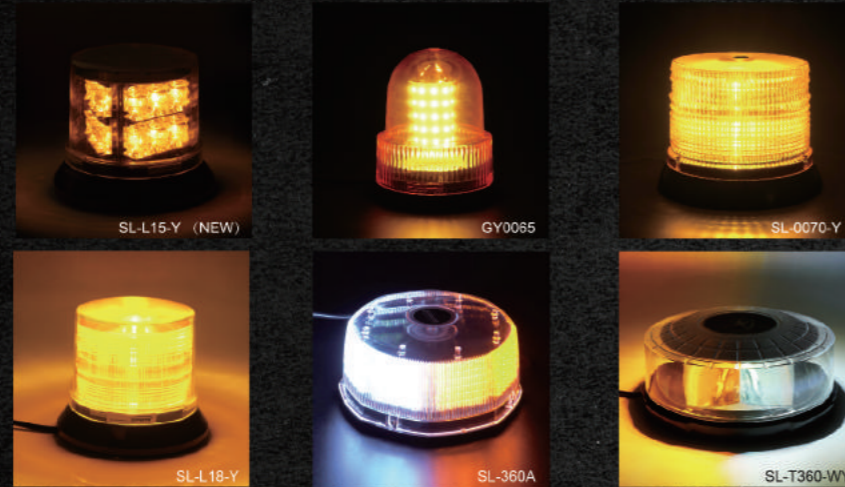

Beacon and Sirens

Xprite beacon lights are the easiest way to throw a bright and quality strobe light onto your vehicle, with the magnets for mounting and cigarette plug for power, you'll be ready to go in seconds. They include several strobe and flashing modes with a brightness that can be seen from a half mile away. The magnet mounting apparatus allows you to remove the light from your vehicle in seconds, when you don't require it. Made for law enforcement and security, but can be used in various applications.

Our siren and PA systems are one of our new product lines. They are built to be incredibly durable, to withstand impact and shake. With multiple siren modes, a hand-held mic, ports for strobe lights, you'll have everything you need. Made for law enforcement and security, but can be used for many applications. Universal for vehicles, boats, etc. Choose between 100W and 200W kits.

BEACONS

- Multiple strobe and flash modes
- Plugs right into your cigarette lighter
- Universal fitment with magnets
- Last pattern recall and memory function
- Weather-proof, Shockproof, dust-proof, rust-proof
- Efficient heat dissipation
- LEDs rated at 50,000 hours
- Visible from 1/2 mile away
- Change patterns at the touch of a button

SIRENS

- Heavy duty, durable construction
- Universal fitment
- Hand-held mic
- 150 Db
- Shockproof, dust-proof, rust-proof
- 6/8 Ohms SPL
- Audible from 1/2 mile away
- Change sound patterns at the touch of a button

Strobe light bars

Xprite strobe light bars that we offer are one of our best sellers for law enforcement and security strobes. Designed for emergency and traffic advising, they have multiple patterns to direct vehicles. Just like our other strobes, change the pattern with the touch of a button. The light bars themselves are weather-proof and can withstand harsh conditions. Straight-forward installation and use, makes it very simple to throw onto your vehicle and go.