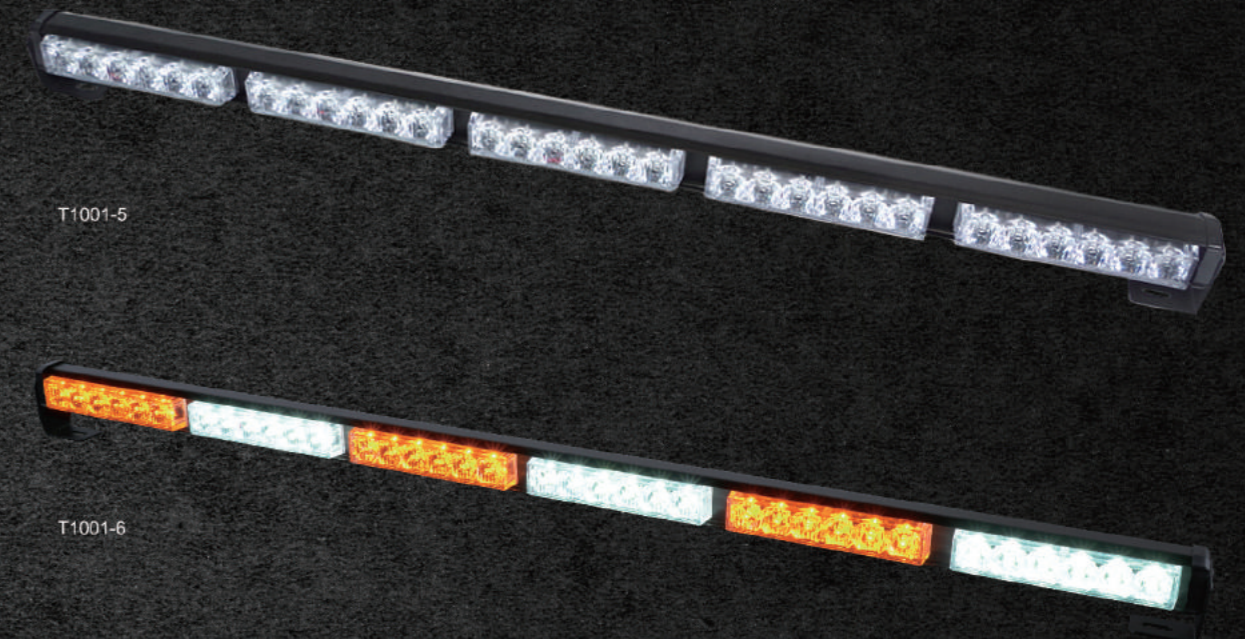

# Rooftop Strobe Lights

Xprite rooftop strobe lights are one of our most popular strobes. They are very bright, durable, and most of them install in just Seconds. Made for security and law enforcement, but can be used for various applications. With multiple strobe and flashing patterns, you can change the modes with just the touch of a button instantly. Sealed tight, these lights are weather-proof and will operate in extreme heat or cold. These mini bar strobe lights can be seen from up to 1/4 mile away, and our large light bar up to 1 mile away.

# Beacon and Sirens

Xprite beacon lights are the easiest way to throw a bright and quality strobe light onto your vehicle, with the magnets for mounting and cigarette plug for power, you'll be ready to go in seconds. They include several strobe and flashing modes with a brightness that can be seen from a half mile away. The magnet mounting apparatus allows you to remove the light from your vehicle in seconds, when you don't require it. Made for law enforcement and security, but can be used in various applications.

## BEACONS

- Multiple strobe and flash modes
- Plugs right into your cigarette lighter
- Universal fitment with magnets
- Last pattern recall and memory function
- Weather-proof, Shockproof, dust-proof, rust-proof
- Efficient heat dissipation
- LEDs rated at 50,000 hours
- Visible from 1/2 mile away
- Change patterns at the touch of a button

# Strobe light bars

Xprite strobe light bars that we offer are one of our best sellers for law enforcement and security strobes. Designed for emergency and traffic advising, they have multiple patterns to direct vehicles. Just like our other strobes, change the pattern with the touch of a button. The light bars themselves are weather-proof and can withstand harsh conditions. Straight-forward installation and use, makes it very simple to throw onto your vehicle and go.