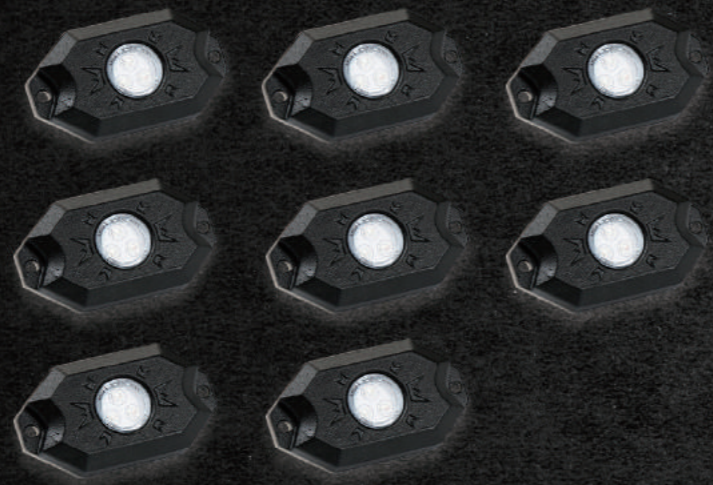

ROCKLIGHTS

One of our newest lights are the LED rocklights. Their purpose is to illuminate the surrounding area under your off-road vehicle so that big rocks are visible at night, and with RGB technology you can change the light to any color you like via bluetooth. With features such as time setting, music sync, and flashing modes, these are a great way to make your vehicle stand out from the rest. With a heavy-duty construction they're virtually indestructible. Lights are incredibly bright and easy to install.

- 16 million colors RGB
- Pair to your phone via Bluetooth
- Universal fitment
- Heavy-duty aluminum construction
- Toughest glass to endure impacts
- Waterproof rate: IP68
- Shockproof, dust-proof, rust-proof
- Efficient heat dissipation
- Time setting, music sync, flashing modes available
- Easy installation
- LEDs rated at 50,000 hours

Car/Truck LED Accent Lighting

Our premium LED accent lighting can make an exciting addition to your car or truck. Get the job done quick and make your car or truck the center of attention. ABS construction, IP67 Waterproof Rated, 50,000 hour LifeSpan. Lighting Pods can be mounted by screws, zip ties, or 3M Tape.