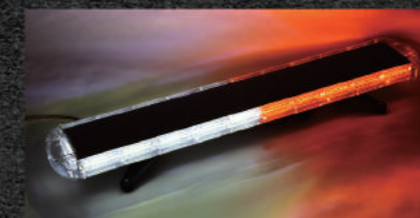

Tracer Series SL-C207