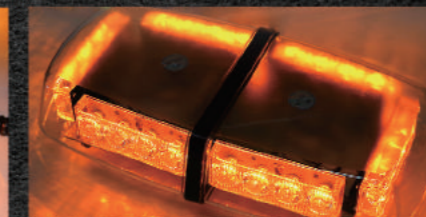

Alpha Series 52010B

Beta Series 52010B