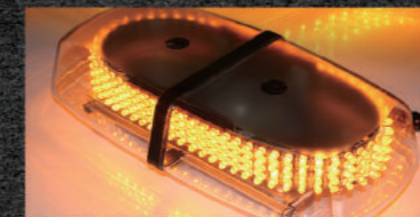

Rooftop Strobe Lights

Xprite rooftop strobe lights are one of our most popular strobes. They are very bright, durable, and most of them install in just Seconds. Made for security and law enforcement, but can be used for various applications. With multiple strobe and flashing patterns, you can change the modes with just the touch of a button instantly. Sealed tight, these lights are weather-proof and will operate in extreme heat or cold. These mini bar strobe lights can be seen from up to 1/4 mile away, and our large light bar up to 1 mile away.

- Multiple strobe and flash modes
- Power source: Cigarette Plug or Battery
- Mount: Magnets or Bracket
- Last pattern recall and memory function
- Weather-proof, shock-proof, dust-proof, rust-proof
- Efficient heat dissipation
- LifeSpan:50,000 Hours
- Change patterns at the touch of a button

48" BlackHawk Series
SL-L33-48IN

18" BlackHawk Series
SL-L33-18IN

Alpha Series 52010B