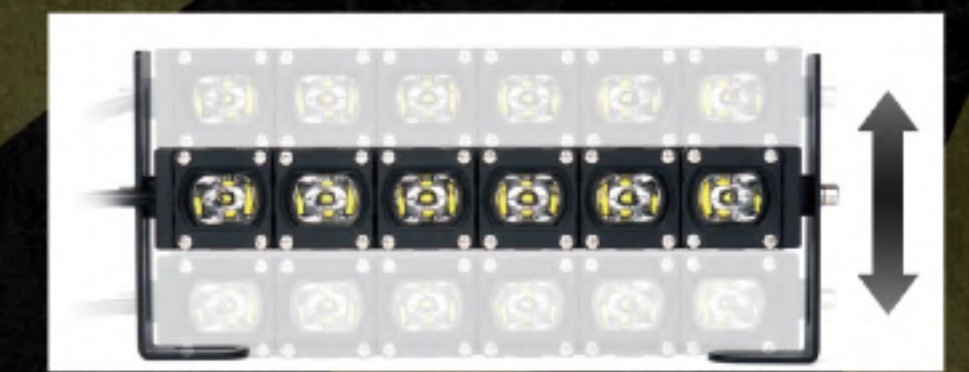

C7 COSMOS SERIES HEAVY DUTY, VERSATILE

SKU	SIZE	SHAPE	BEAM	WATTAGE	LUMENS	LED
WL-C7-30SS	10"	STRAIGHT	SPOT/FLOOD	30W	3000lm	CREE
WL-C7-20SS	20"	STRAIGHT	SPOT/FLOOD	60W	6000lm	CREE
WL-C7-90SS	30"	STRAIGHT	SPOT/FLOOD	90W	9000lm	CREE