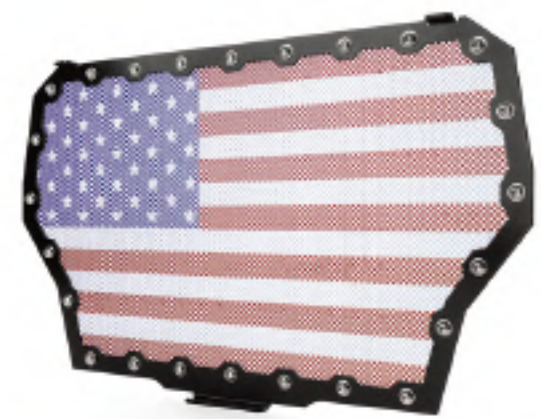

XPRITE BLACK STEEL GRILLE WITH U.S. FLAG MESH FOR 2017 POLARIS RZR TURBO MODELS
UTV-PG-G2-FLAG