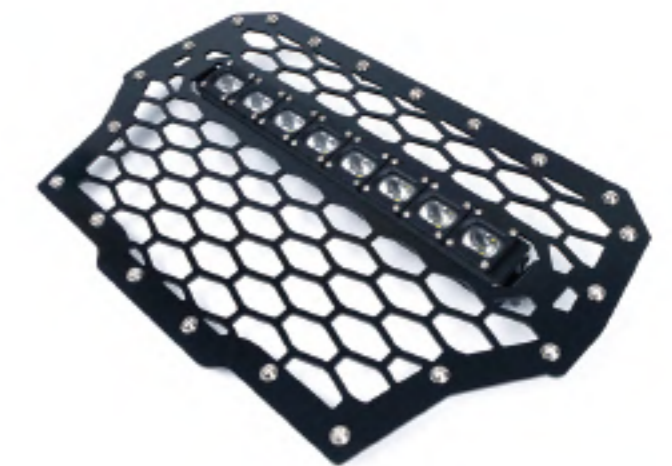

UTV-BRACKET-G8K+C7-40