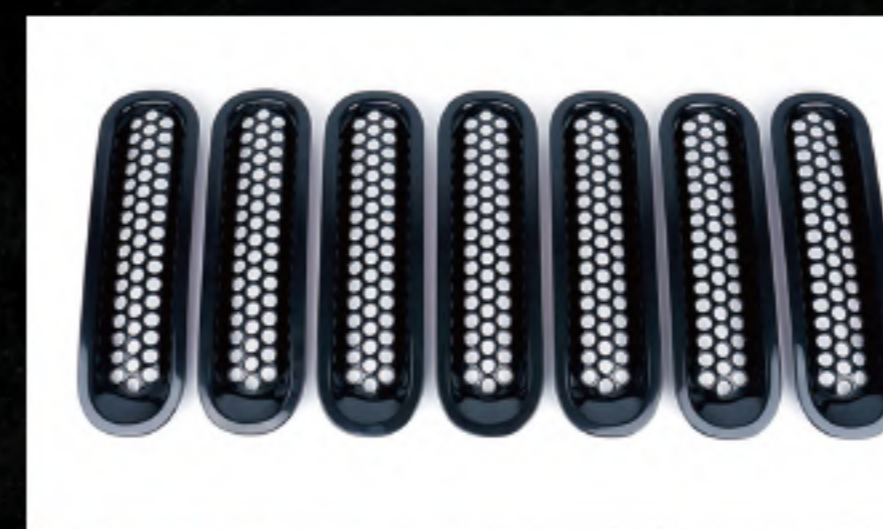

# JEEP WRANGLER GRILLES

Xprite aftermarket grilles are an inexpensive way to give your Jeep Wrangler a more aggressive and appealing look. Our grilles are made of a High Quality ABS plastic that is very durable, making it not easy to chip or crack. They come in a unfinished matte black color and ready to be sent to the paint shop. Browse through our LED lighting to complete the offroad look and functionality that all desert runners desire. With multiple styles available, you are certain to find the right look for your JK. Choose between mesh and no mesh designs.

**NEW ZS-0091K-FLAG**

**NEW ZS-0091K-TEETH**

**NEW ZS-0030K-G2**

**ZS-0069K Gladiator**

**ZS-0024 Top Grille Pins**

SKU	STYLE	MESH	FINISH	FITMENT
ZS-0069K-G1	NEW	YES	MATTE BLACK	2007-2018 JEEP WRANGLER JK/JKU
ZS-0033K-G2	TRANSFORMER	YES	MATTE BLACK	2007-2018 JEEP WRANGLER JK/JKU
ZS-0084K-FLAG	GLADIATOR W/ FLAG	YES	MATTE BLACK	2007-2018 JEEP WRANGLER JK/JKU
ZS-0084K-SKULL	GLADIATOR W/ SKULL	YES	MATTE BLACK	2007-2018 JEEP WRANGLER JK/JKU
ZS-0084K-STAR	GLADIATOR W/ STAR	YES	MATTE BLACK	2007-2018 JEEP WRANGLER JK/JKU
ZS-0084K-TEETH	GLADIATOR W/ TEETH	YES	MATTE BLACK	2007-2018 JEEP WRANGLER JK/JKU
ZS-0084K	GLADIATOR	YES	MATTE BLACK	2007-2018 JEEP WRANGLER JK/JKU
ZS-0040K-G2	NEW	YES	MATTE BLACK	2007-2018 JEEP WRANGLER JK/JKU
ZS-0069K-G1	NEW	NO	MATTE BLACK	1997-2006 JEEP WRANGLER TJ/LJ
ZS-0091K-FLAG	NEW W/ FLAG	YES	MATTE BLACK	1997-2006 JEEP WRANGLER TJ/LJ
ZS-0091K-TEETH	NEW W/ TEETH	YES	MATTE BLACK	1997-2006 JEEP WRANGLER TJ/LJ
ZS-0030K-G2	NEW	NO	MATTE BLACK	1997-2006 JEEP WRANGLER TJ/LJ
ZS-0069K	GLADIATOR OVERLAY	YES	MATTE BLACK	1997-2006 JEEP WRANGLER TJ/LJ

**WLB-0030K-G3**  
Grille Inserts for Stock 2007-2018 JK Grille

**ZS-0001**  
Mesh Inserts for Stock 2007-2018 JK Grille

**WLB-0030K-H**  
Headlight Bezels for Stock 2007-2018 JK

**WLB-0030K-T**  
Turn Signal Bezels for Stock 2007-2018 JK