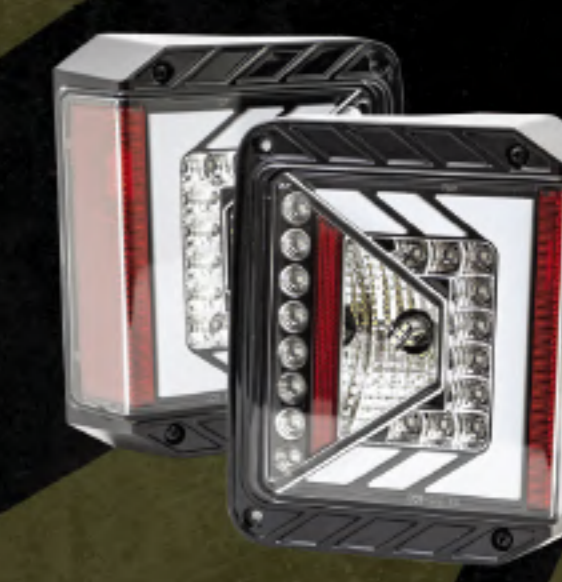

# Side Mirror

with Turn Signal & 45° Spot Light / Clear and Smoke Lens Options.

SM-JEEP-JK-CLR-G1

SM-JEEP-JK-SMK-G1

SKU	PIECES	MATERIAL	LUMENS	LENS	FITMENT
SM-JEEP-JK-CLR-G1	Left & Right	ABS	2400lm	CLEAR	2007-2018 JEEP WRANGLER JK
SM-JEEP-JK-SMK-G1	Left & Right	ABS	2400lm	SMOKE	2007-2018 JEEP WRANGLER JK

# JEEP WRANGLER TAILLIGHTS

TL-JEEP-JK-CLR-G1  
**BOLD SERIES**

TL-JEEP-JK-SMK-G1

TL-JEEP-JK-CLR-G2  
**DEFENDER SERIES**

TL-JEEP-JK-SMK-G2

TL-JEEP-JK-CLR-G3  
**DIAMOND SERIES**

TL-JEEP-JK-SMK-G3

TL-JEEP-JK-SMK-G4  
**RIVAL SERIES**

TL-JEEP-JK-RED-G4

TL-JEEP-JK-CLR-G4

TL-JK-SMK-G6 **LINEAR SERIES**

SKU	LENS	COLOR	FITMENT
TL-JEEP-JK-CLR-G1	CLEAR	BLACK	2007-2018 JEEP WRANGLER JK/JKU
TL-JEEP-JK-SMK-G1	SMOKE	BLACK	2007-2018 JEEP WRANGLER JK/JKU
TL-JEEP-JK-CLR-G2	CLEAR	BLACK	2007-2018 JEEP WRANGLER JK/JKU
TL-JEEP-JK-SMK-G2	SMOKE	BLACK	2007-2018 JEEP WRANGLER JK/JKU
TL-JEEP-JK-CLR-G3	CLEAR	BLACK	2007-2018 JEEP WRANGLER JK/JKU
TL-JEEP-JK-SMK-G3	SMOKE	BLACK	2007-2018 JEEP WRANGLER JK/JKU
TL-JEEP-JK-SMK-G4	SMOKE	BLACK	2007-2018 JEEP WRANGLER JK/JKU
TL-JEEP-JK-RED-G4	RED	BLACK	2007-2018 JEEP WRANGLER JK/JKU
TL-JEEP-JK-CLR-G4	CLEAR	BLACK	2007-2018 JEEP WRANGLER JK/JKU
TL-JK-SMK-G6	SMOKE	BLACK	2007-2018 JEEP WRANGLER JK/JKU
TL-JK-CLR-G6	CLEAR	BLACK	2007-2018 JEEP WRANGLER JK/JKU

## JEEP 1996-2006 TJ

ZS-0041-FLAG

ZS-0041-CLAW