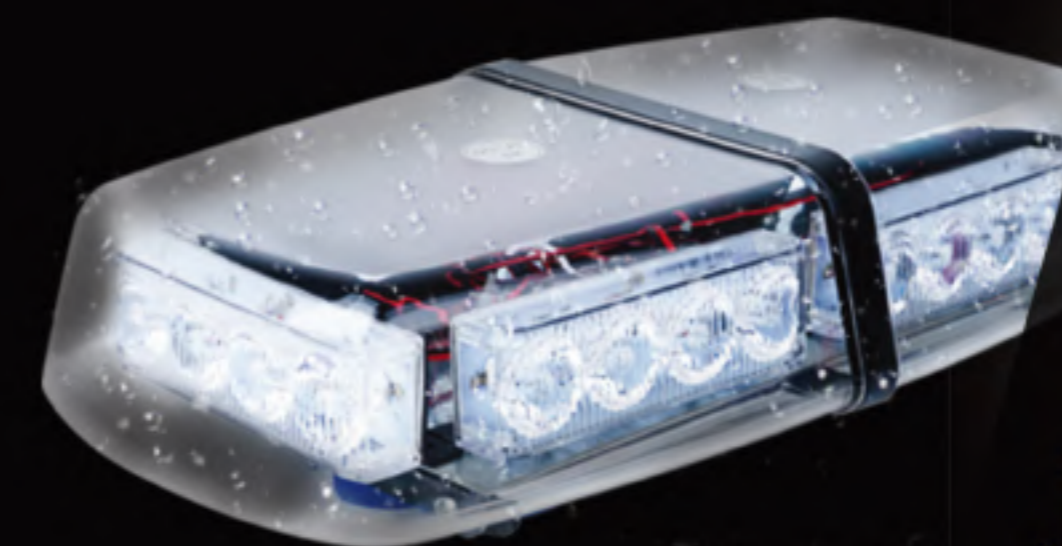

ROOF TOP STROBE LIGHTS

BETA SERIES

SKU: 52010B

- » TOTAL OF 24 HIGH INTENSITY LED'S
- » CRYSTAL CLEAR FOR VIBRANT COLORS
- » FLOOD LENS FOR OPTIMAL LIGHT SPREAD
- » 7 STROBE PATTERNS
- » WEATHERPROOF
- » MAGNETIC BASE

SKU	COLOR	STROBE MODES	LEDS
52010B-W	WHITE	7	24
52010B-Y	AMBER	7	24
52010B-R	RED	7	24
52010B-B	BLUE	7	24
52010B-WY	WHITE/AMBER	7	24
52010B-RB	RED/BLUE	7	24