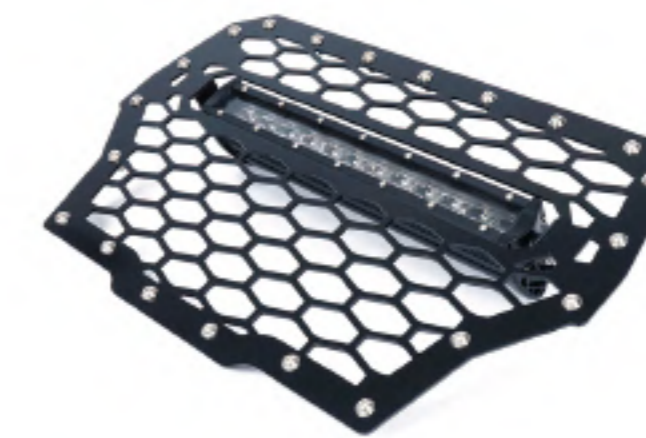

UTV-BRACKET-G8K+C8B-72