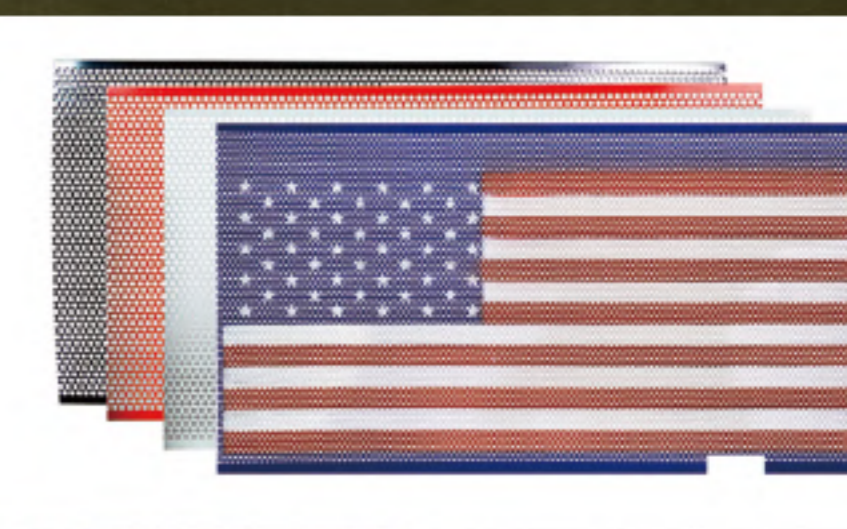

ZS-0001
Mesh Inserts for Stock 2007-2018 JK Grille