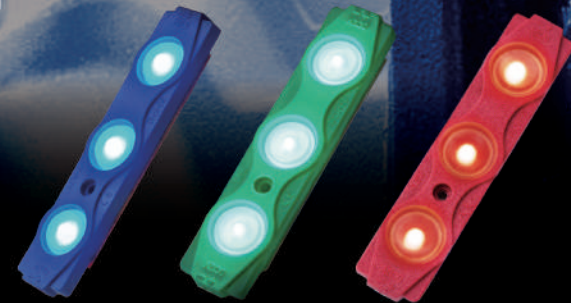

EASY INSTALLATION

RELIABLE 3M ADHESIVE
SCREWS ALSO SUPPLIED
TOGGLE SWITCH INCLUDED

MULTI-COLOR RGB

ADJUSTABLE BRIGHTNESS
POWER /ON/OFF
8 PRESET COLORS
4 LIGHTING EFFECTS
4 SOUND ACTIVE MODES

DL-001-L3-B DL-001-L3-G DL-001-L3-R