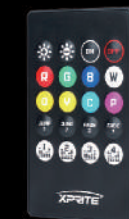

UNDERGLOW LIGHTS

THROWBACK SERIES

8 PRESET STATIC COLORS

UGL-62709

4 SOUND ACTIVE MODES