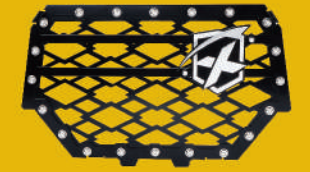

FOR 2014-2018 POLARIS RZR 900 S & 1000 XP

XPRITE BLACK STEEL GRILLE WITH U.S. FLAG MESH

UTV-PG-G1-FLAG

XPRITE BLACK STEEL MESH GRILLE WITH BADGE

UTV-PG-G1+C6A

XPRITE BLACK STEEL MESH GRILLE WITH BADGE

UTV-PG-G1