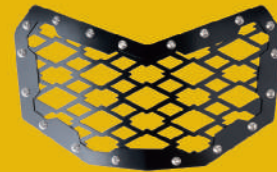

UTV-PG-G2

UTV GRILLES

FOR 2017-2018 CAN-AM MAVERICK X3

XPRITE BLACK STEEL GRILLE WITH U.S. FLAG MESH

UTV-CG-G1-FLAG

XPRITE BLACK STEEL MESH GRILLE WITH 8" LED LIGHTBAR

UTV-CG-G1-C6A

XPRITE BLACK STEEL MESH GRILLE WITH BADGE

UTV-CG-G1

SKU

UTV-SM-SMK
 UTV-SM-CLR
 RING-FLAG-G1
 UTV-CG-G1-FLAG
 UTV-CG-G1-C6A
 UTV-CG-G1
 UTV-PG-G1-FLAG
 UTV-PG-G1-C6A
 UTV-PG-G1
 UTV-PG-G2-FLAG
 UTV-PG-G2-C6A
 UTV-PG-G2

FITMENT

UNIVERSAL
 UNIVERSAL
 UNIVERSAL
 FOR 2017-2018 CAN-AM-MAVERICK X3
 FOR 2017-2018 CAN-AM-MAVERICK X3
 FOR 2017-2018 CAN-AM-MAVERICK X3
 FOR 2014-2018 POLARIS RZR 900 S & 1000 XP
 FOR 2014-2018 POLARIS RZR 900 S & 1000 XP
 FOR 2014-2018 POLARIS RZR 900 S & 1000 XP
 FOR 2017 POLARIS RZR TURO MODELS
 FOR 2017 POLARIS RZR TURO MODELS
 FOR 2017 POLARIS RZR TURO MODELS