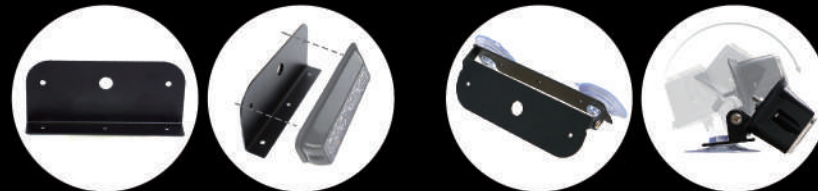

52025-BRACKET-G2

52025-BRACKET-G1