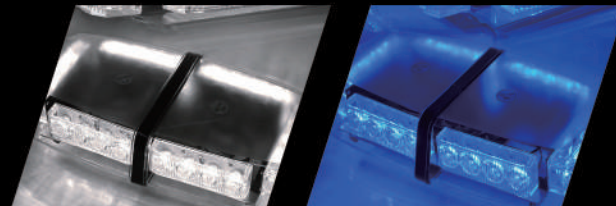

TOTAL OF 24 HIGH INTENSITY LED'S
CRYSTAL CLEAR FOR VIBRANT COLORS
FLOOD LENS FOR OPTIMAL LIGHT SPREAD
7 STROBE PATTERNS
WEATHERPROOF
MAGNETIC BASE