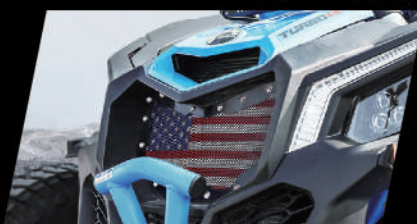

UTV-PG-G2

UTV GRILLES

FOR 2017-2018 CAN-AM MAVERICK X3

XPRITE BLACK STEEL GRILLE WITH U.S. FLAG MESH

UTV-CG-G1-FLAG

XPRITE BLACK STEEL MESH GRILLE WITH 8" LED LIGHTBAR

UTV-CG-G1-C6A

XPRITE BLACK STEEL MESH GRILLE WITH BADGE