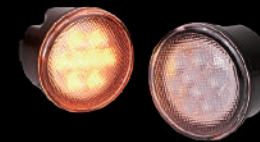

JEEP WRANGLER

TURN SIGNALS

Xprite LED turn signal lights display a deep amber color that sets off the look of the front end of your Jeep. Lights display a full, deep, and vibrant amber that pair really well with our headlights or fog lights to complete the look. Clear and Smoke Lens Options