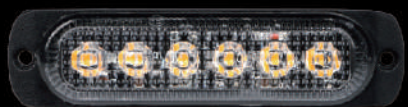

NEW

- SLIM DESIGN
- 5 WIRE CONNECTION
- ALUMNUM ALLOY BASE
- SYNC MULTIPLE UNITS

52026T-6