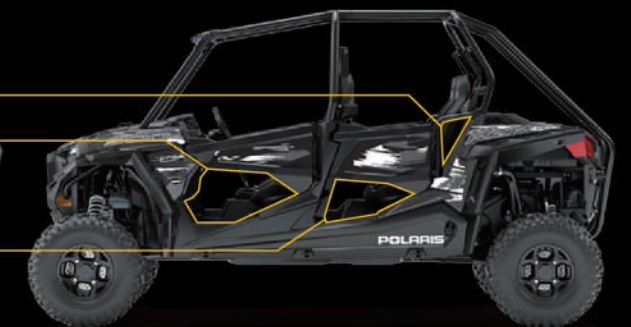

UTV-P4D-G4

Fitment:
2015-2019 polaris RZR S 900
2015-2018 polaris RZR 900 XC

UTV BRACKETS

- DURABLE & HEAVY DUTY CONSTRUCTION
- LONG-LASTING FINISH THAT WILL NOT FADE
- EASY TO INSTALL

UTV-BRACKET-G14

HEAVY DUTY ALUMINUM CONSTRUCTION THAT HELP STABILITY AND STRENGTH WHEN MOUNTED ANGLED TO PROVIDE AN OPTIMAL MOUNTING POSITION. HIGH QUALITY POWDER COAT THAT RESISTS RUST AND DIRT UNIVERSAL APPLICATION