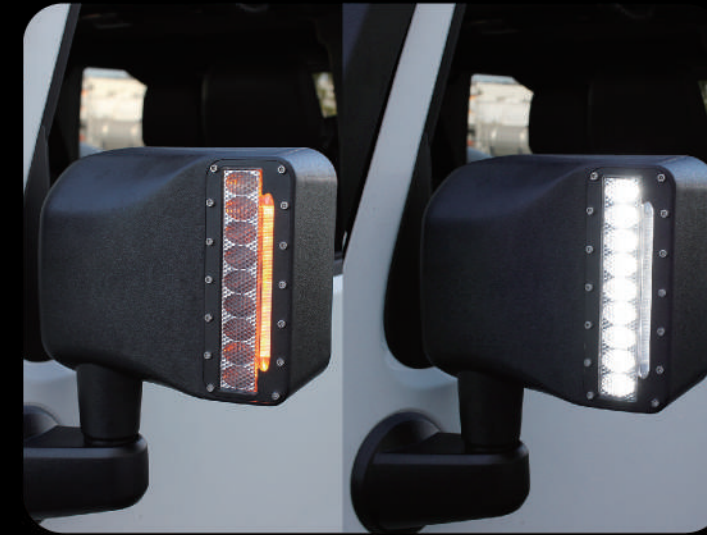

Significant increase in brightness over stock
 Plug and Play Installation
 Scratch and fade resistant lens
 Durable ABS
 Vibrant 2700K amber

SL-JEEP-JK-CLR-G1

SL-JEEP-JK-SMK-G1

SKU	LENS	COLOR	FITMENT
SL-JEEP-JK-CLR-G1	CLEAR	AMBER	2007-2018 JEEP WRANGLER JK
SL-JEEP-JK-SMK-G1	SMOKE	AMBER	2007-2018 JEEP WRANGLER JK

SPARE TIRE & 3RD BRAKE LIGHT

TL-JK-WHEEL-G1

BL-JEEP-JK-SMK-G1

SKU	MATERIAL	COLOR	LED	LENS	FITMENT
TL-JK-WHEEL-G1	STEEL	RED	10x3	RED	2007-2018 JEEP WRANGLER JK
BL-JEEP-JK-SMK-G1	ABS	RED	6	SMOKE	2007-2018 JEEP WRANGLER JK

SIDE MIRROR HOUSING

With Turn Signal & 45° Spot Light /Clear and Smoke Lens Options

SM-JEEP-JK-CLR-G1

SM-JEEP-JK-SMK-G1

SKU	PIECES	MATERIAL	LUMENS	LENS	FITMENT
SM-JEEP-JK-CLR-G1	LEFT & RIGHT	ABS	2400lm	CLEAR	2007-2018 JEEP WRANGLER JK
SM-JEEP-JK-SMK-G1	LEFT & RIGHT	ABS	2400lm	SMOKE	2007-2018 JEEP WRANGLER JK