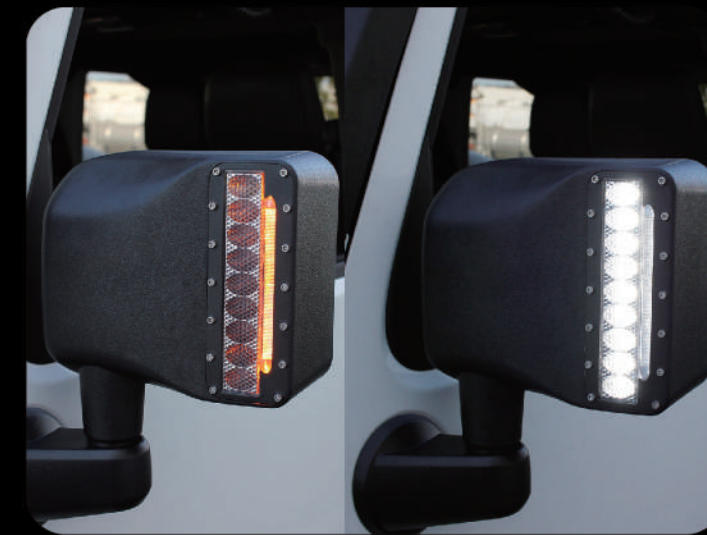

Significant increase in brightness over stock
 Plug and Play Installation
 Scratch and fade resistant lens
 Durable ABS
 Vibrant 2700K amber

SL-JEEP-JK-CLR-G1

SL-JEEP-JK-SMK-G1

SKU	LENS	COLOR	FITMENT
SL-JEEP-JK-CLR-G1	CLEAR	AMBER	2007-2018 JEEP WRANGLER JK
SL-JEEP-JK-SMK-G1	SMOKE	AMBER	2007-2018 JEEP WRANGLER JK

SPARE TIRE & 3RD BRAKE LIGHT

TL-JK-WHEEL-G1

BL-JEEP-JK-SMK-G1

SKU	MATERIAL	COLOR	LED	LENS	FITMENT
TL-JK-WHEEL-G1	STEEL	RED	10x3	RED	2007-2018 JEEP WRANGLER JK
BL-JEEP-JK-SMK-G1	ABS	RED	6	SMOKE	2007-2018 JEEP WRANGLER JK

SIDE MIRROR HOUSING

With Turn Signal & 45° Spot Light /Clear and Smoke Lens Options

SM-JEEP-JK-CLR-G1

SM-JEEP-JK-SMK-G1

SKU	PIECES	MATERIAL	LUMENS	LENS	FITMENT
SM-JEEP-JK-CLR-G1	LEFT & RIGHT	ABS	2400lm	CLEAR	2007-2018 JEEP WRANGLER JK
SM-JEEP-JK-SMK-G1	LEFT & RIGHT	ABS	2400lm	SMOKE	2007-2018 JEEP WRANGLER JK