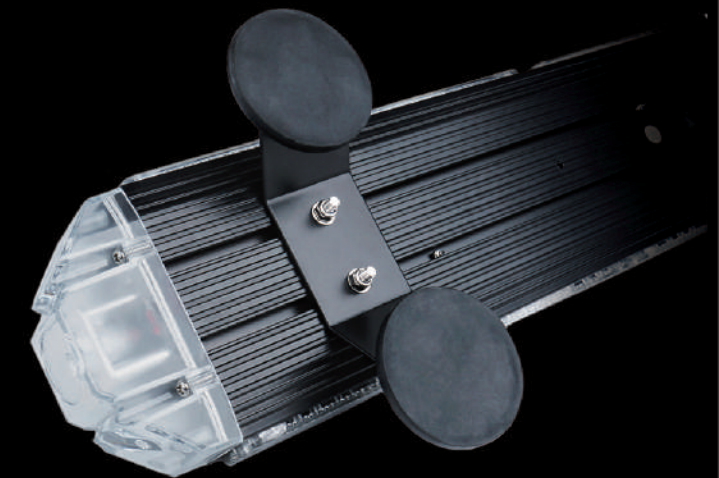

15 STROBE FLASH PATTERNS

LAST MODE MEMORY RECALL:
NO NEED TO SEARCH

PATTERNS INCLUDE :
ALTERNATING LEFT TO RIGHT
RIGHT TO LEFT
DIRECTIONAL
ROTATING, ETC

MOUNTING FEATURE

EASY INSTALLATION
4 HEAVY DUTY MAGNETIC FEET
MOUNTS TO ANY METAL ROOF
PROTECTIVE RUBBER PADDING