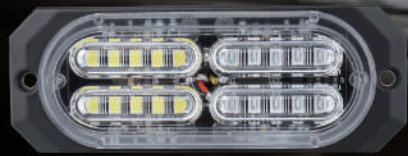

5FT
WHIP-5FT-RC-SPIRAL-G1

4FT
WHIP-4FT-RC-SPIRAL-G1

XPRITE USA
PRODUCT CATALOG

STROBE LIGHTS

SQUAD SERIES

52025-G3

- Features:
- 14 Selectable Flash Patterns
 - Low Profile Design
 - Can be Easily Concealed
 - 5 LED's per Block, 4 Blocks on each