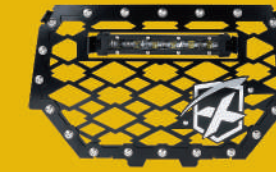

FOR 2014-2018 POLARIS RZR 900 S & 1000 XP

XPRITE BLACK STEEL GRILLE WITH U.S. FLAG MESH

UTV-PG-G1-FLAG

XPRITE BLACK STEEL MESH GRILLE WITH BADGE

UTV-PG-G1+C6A

XPRITE BLACK STEEL MESH GRILLE WITH BADGE

UTV-PG-G1