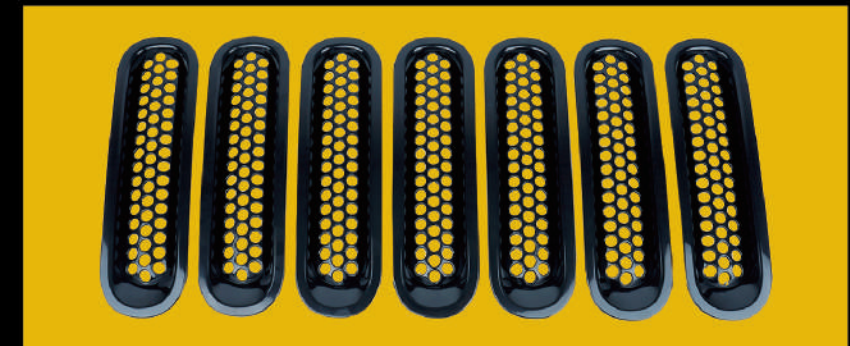

JK DOOR HANDLE INSERTS

Available In Several Colors And In 2 Door & 4 Door Sets

JK STEEL GRAB BARS

available in black & red

JK GRILLE MESH INSERTS

SHOW YOUR TRUE COLORS WITH THIS CLASSIC STARS & STRIPES DESIGN!

ZS-0001-FLAG
Mesh Inserts for Stock 2007-2018 JK Grille

ZS-0001-FLAG-G1
Mesh Inserts for Stock 2007-2018 JK/JKU Grille

WLB-0030K-G3

JK HOODS

SKU	MATERIAL	FITMENT
ZS-0035	FIBERGLASS	2007-2018 JEEP WRANGLER JK/JKU
ZS-0065	STEEL	2007-2018 JEEP WRANGLER JK/JKU
ZS-0066	STEEL	2007-2018 JEEP WRANGLER JK/JKU
ZS-0067	FIBERGLASS	2007-2018 JEEP WRANGLER JK/JKU
ZS-0070	STEEL	2007-2018 JEEP WRANGLER JK/JKU
ZS-0086	FIBERGLASS	2007-2018 JEEP WRANGLER JK/JKU
ZS-0087	FIBERGLASS	2007-2018 JEEP WRANGLER JK/JKU
ZS-0090	FIBERGLASS	2007-2018 JEEP WRANGLER JK/JKU
ZS-0102	FIBERGLASS	2018+ JEEP WRANGLER JL/JLU