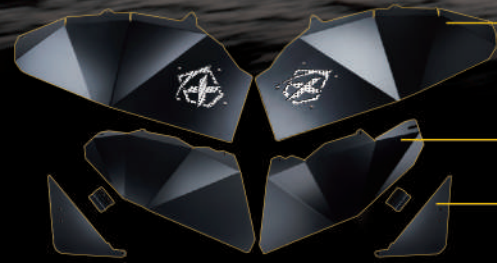

UTV-RSL-G6-RYWBR

UTV-RSL-G6-RBWBR

UTV-RSL-G6-RYWYR

UTV LOWER DOOR PANELS

EASY BOLT-ON INSTALLATION
POWDER COATED MATTE BLACK
DEVELOPED WITH DURABILITY AND STYLE IN MIND
DESIGNED TO MATCH OEM BODY LINES
ADDS PROTECTION & STYLE
REDUCE DIRT & DEBRIS FROM ENTERING