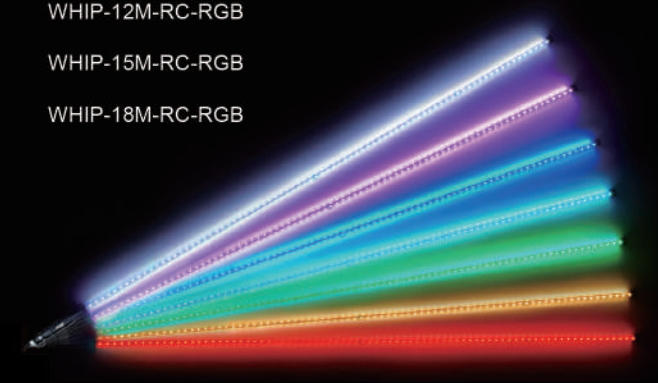

RGB

WHIP-12M-RC-RGB
 WHIP-15M-RC-RGB
 WHIP-18M-RC-RGB

SPIRAL WHIP LIGHTS

- FEATURES:
- RGB COLORS
 - 2FT 4FT 5FT 6FT
 - REMOTE CONTROL OPTION
 - BLUETOOTH OPTIONS

MULTICOLOR MODE

BLUETOOTH CONTROL

OVER 300 EYE-CATCHING PATTERNS, INCLUDING CHASING, STROBING, STACKING, EVEN SEQUENTIAL LIGHTING EFFECTS