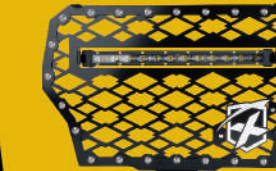

RING-FLAG-G1

FOR 2017 POLARIS RZR TURBO MODELS

XPRITE BLACK STEEL GRILLE WITH U.S. FLAG MESH

UTV-PG-G2-FLAG

XPRITE BLACK STEEL MESH GRILLE WITH 60W LED LIGHTBAR

UTV-PG-G2+C6A

XPRITE BLACK STEEL MESH GRILLE WITH BADGE