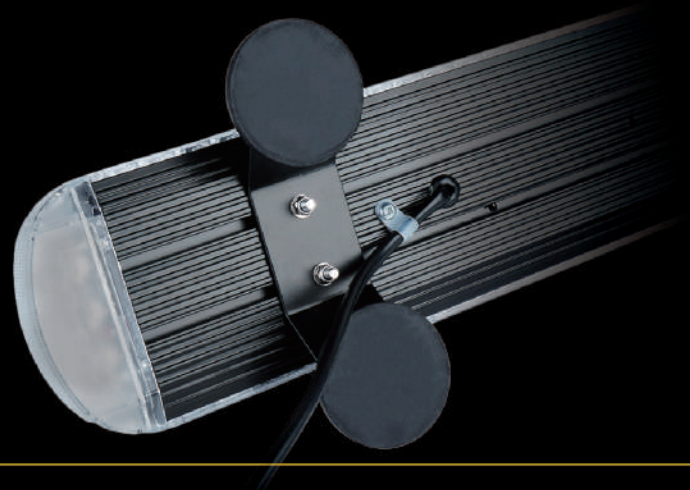

10 MODULES
WITH 54 TOTAL LEDES

360° COVERAGE

2000FT

CAN BE SEEN OVER 2000FT
AWAY DAY OR NIGHT

Professional Build
Sealed LED Modules
Aluminum Alloy Base
Low Profile Stealth Design

MOUNTING FEATURE

EASY INSTALLATION
4 HEAVY DUTY MAGNETIC FEET
MOUNTS TO ANY METAL ROOF
PROTECTIVE RUBBER PADDING