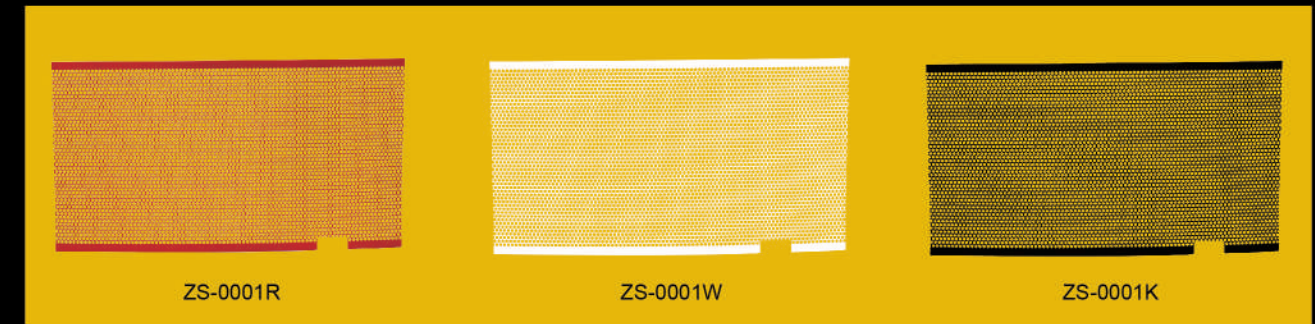

JK GRILLE MESH INSERTS

SHOW YOUR TRUE COLORS WITH THIS CLASSIC STARS & STRIPES DESIGN!

ZS-0001-FLAG
Mesh Inserts for Stock 2007-2018 JK Grille