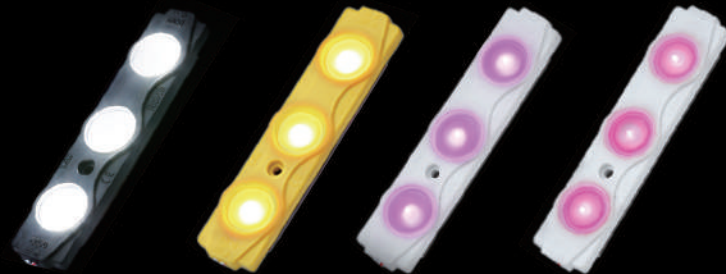

EASY INSTALLATION

RELIABLE 3M ADHESIVE
SCREWS ALSO SUPPLIED
TOGGLE SWITCH INCLUDED

MULTI-COLOR RGB

ADJUSTABLE BRIGHTNESS
POWER /ON/OFF
8 PRESET COLORS
4 LIGHTING EFFECTS
4 SOUND ACTIVE MODES

DL-001-L3-B DL-001-L3-G DL-001-L3-R