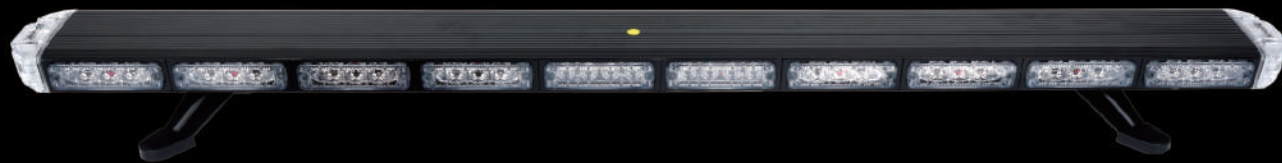

THEN A LONG ROW LIGHTS

- 14 Strobe / Flash Patterns
- 4 Directional patterns
- 2 Take Down Light
- 2 Alley Light

- Strobe Light
- Rear Traffic Advisor Option / Strobe Light
- Take Down Lights / Alley Lights