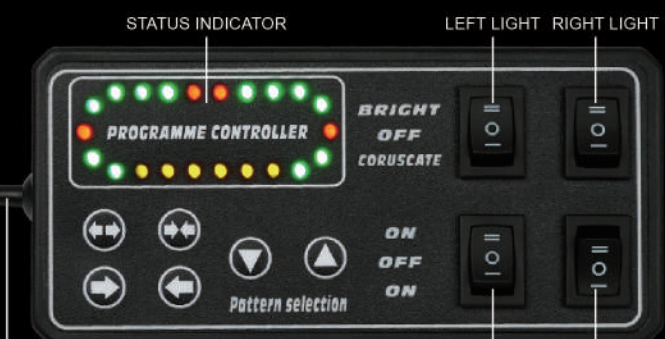

ROOF TOP STROBE LIGHTS

BLACK HAWK SERIES 48"

SL-L33-48IN-Y

REPLACEABLE SEALED LED MODULES
STEALTH DESIGN WITH LOW RESISTANCE
WATERPROOF RATE IP65
SUPER-BRIGHT LEDS
BE SEEN FROM A GREATER DISTANCE
WIDE SPREAD FLOOD LENS
360° COVERAGE

22 MODULES WITH 88 TOTAL LEDS

360° COVERAGE

2000FT

CAN BE SEEN OVER 2000FT AWAY DAY OR NIGHT

Professional Build
Sealed LED Modules
Aluminum Alloy Base
Low Profile Stealth Design

THEN A LONG ROW LIGHTS

FRONT LIGHT MAIN STROBE

- 14 Strobe / Flash Patterns
- 4 Directional patterns
- 2 Take Down Light
- 2 Alley Light

- Strobe Light
- Rear Traffic Advisor Option / Strobe Light
- Take Down Lights / Alley Lights