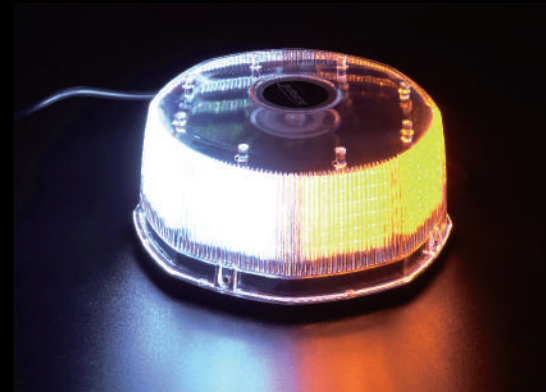

SUN BEAM SERIES

12v cigarette adapter
14 strobe patterns
Magnetic base
power: 16W
number of LEDs: 240
size: 5.1" diameter X 3"H

SL-360A-WY

SL-360A-Y

MOON BEAM SERIES

innovative reflective design
14 strobe patterns
Magnetic base
number of LEDs: 24
power: 24W
size: 7" diameter
12v cigarette adapter