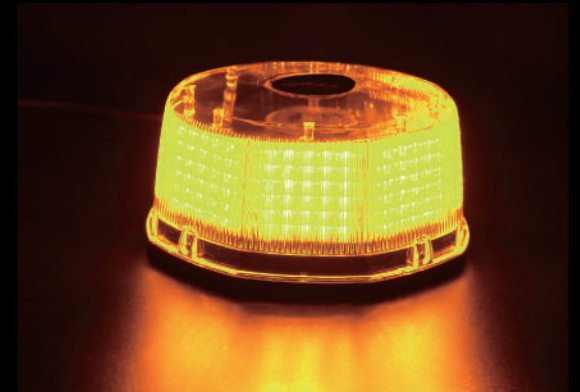

SUN BEAM SERIES

12v cigarette adapter
14 strobe patterns
Magnetic base
power: 16W
number of LEDs: 240
size: 5.1" diameter X 3"H

SL-360A-WY

SL-360A-Y

MOON BEAM SERIES

innovative reflective design
14 strobe patterns
Magnetic base
number of LEDs: 24
power: 24W
size: 7" diameter
12v cigarette adapter