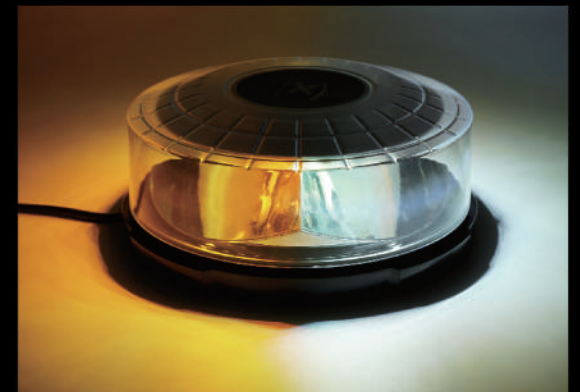

SL-T360-WY