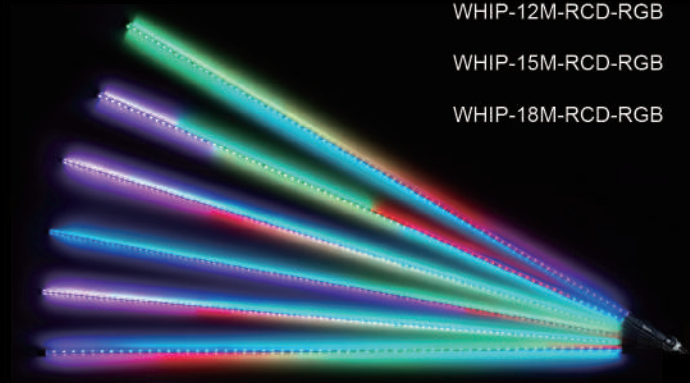

RGB

WHIP-12M-RC-RGB
 WHIP-15M-RC-RGB
 WHIP-18M-RC-RGB

SPIRAL WHIP LIGHTS

- FEATURES:
- RGB COLORS
 - 2FT 4FT 5FT 6FT
 - REMOTE CONTROL OPTION
 - BLUETOOTH OPTIONS

MULTICOLOR MODE

BLUETOOTH CONTROL

OVER 300 EYE-CATCHING PATTERNS, INCLUDING CHASING, STROBING, STACKING, EVEN SEQUENTIAL LIGHTING EFFECTS