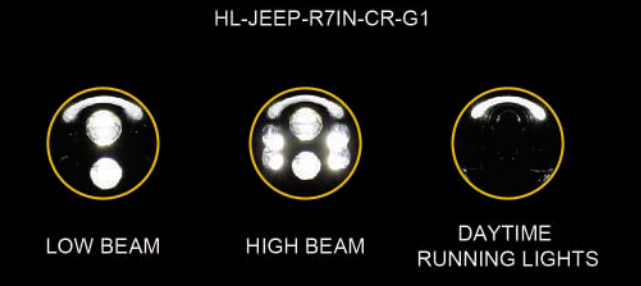

HL-R7IN-CR-G10

NEW PRISM SERIES

DAYTIME
RUNNING LIGHTS

LOW BEAM

HIGH BEAM

TURN SIGNAL

DIVISION SERIES

HL-JEEP-R7IN-G11