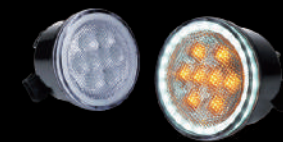

TS-JK-CLR-G2-DRL