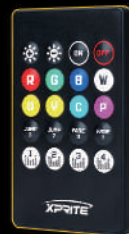

REMOTE CONTROL