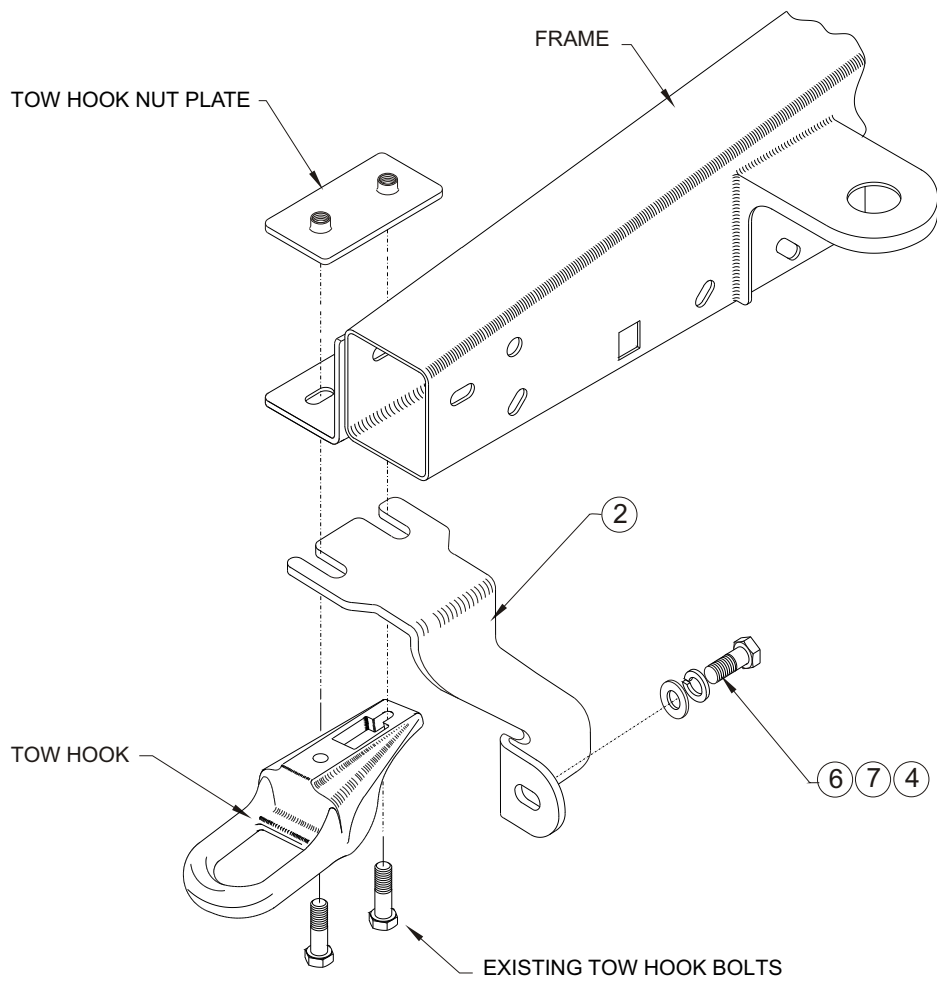

SIGNATURE OF QUALITY

INSTRUCTIONS

APPLICATION: 2001-04 FORD EXPLORER SPORT 2DR 2/4WD
2001-05 FORD EXPLORER SPORT TRAC 4DR 2/4WD

AUTOMOTIVE PRODUCTS, INC.

SAFARI BAR ASSEMBLY 30-0000 30-0005 MOUNT KIT 30-1145	 ①	 ②	 ③

ITEM	QTY	CONTENTS	TOOLS
1	1	SAFARI BAR ASSEMBLY (PURCHASED SEPARATELY)	3/4" SOCKET 8MM SOCKET 10MM SOCKET 15MM SOCKET RATCHET TORQUE WRENCH
2,3	2	BRACKET, PASSENGER (2) AND DRIVER (3)	
4	2	1/2-13 X 2.00" HEX HEAD BOLT	
5	4	1/2-13 X 1.25" HEX HEAD BOLT	
6	10	1/2" FLAT WASHER	
7	6	1/2" LOCK WASHER	
8	4	1/2-13 HEX NUT	

- STEP 1. Remove the contents from box and check for damage. Verify all parts are present. Read instructions completely before beginning.
- STEP 2. Remove four 8mm bolts and three 6mm bolts that secure the lower shroud cover located behind bumper.
- STEP 3. Loosen front and rear tow hook bolts.
  NOTE: Vehicles without tow hooks, attach brackets to frame using 1/2" fasteners as shown. Install bolts through existing holes in L bracket on side of frame. SEE FIGURE 1.
- STEP 4. Attach brackets between tow hooks and vehicle frame. Leave loose.
- STEP 5. Attach Safari Bar to mount brackets using 1/2" fasteners. Level and adjust Safari as desired and tighten all fasteners. Recommended torque values are 64 Ft. Lbs. for 1/2" fasteners and 50 Ft. Lbs. for tow hook bolts.
- STEP 6. Reinstall lower shroud cover. Torque 8mm fasteners to 26 FT. LBS. and 6mm fasteners to 11 FT. LBS.

FINISH PROTECTION

Westin products have a high quality finish that must be cared for like any other exposed finish on the vehicle. Protect the finish with a non-abrasive automotive wax, (e.g. Pure Carnauba) on a regular basis. The use of any soap, polish or wax that contains an abrasive is detrimental, as the compounds scratch the finish and open it to corrosion.

5 6 7 8

NOTE: USE THESE FASTENERS ON VEHICLES WITHOUT TOW HOOKS.

FIGURE 1 PASSENGER SIDE SHOWN, DRIVER SIDE OPPOSITE

AUTOMOTIVE PRODUCTS, INC.

Shop for quality Westin products on our website.

Thank You for choosing Westin products.

Buy grille guards and bull bars in our online store.