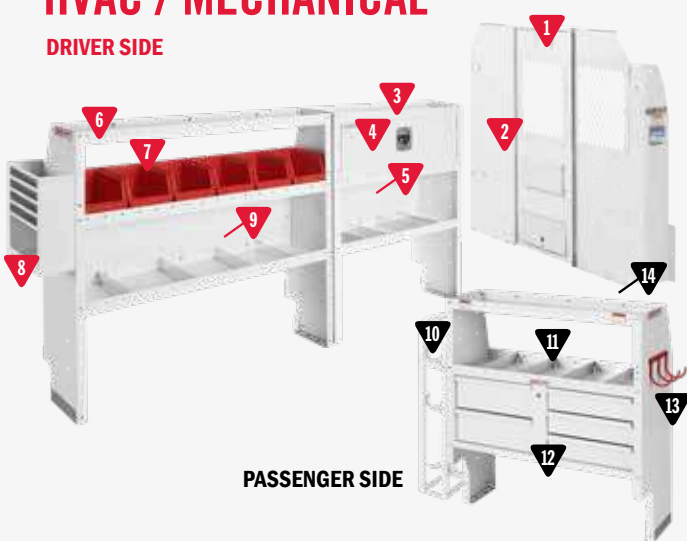

HVAC / MECHANICAL

600-8123R HVAC/Mechanical Package

MODEL	DESCRIPTION	QUANTITY
1	96102-3-01 Screen Bulkhead - GM Full Size Van	1
2	96901-3-01 Swing Door Conversion Kit	1
3	9354-3-03 Adjustable 3 Shelf Unit (42" x 44" x 13½")	1
4	9504-3-01 Shelf Door (for 42" Shelf Unit)	1
5	9604-3-01 Accessory Back Panel (for 42" Shelf Unit 14½" tall)	1
6	9355-3-03 Adjustable 3 Shelf Unit (52" x 44" x 13½")	1
7	9355-7-01 REDZONE Medium 6 Bin Set (13")	2
8	9880-3-01 Literature Holder 6 Compartment	1
9	9605-3-01 Accessory Back Panel (for 52" Shelf Unit 14½" tall)	1
10	9863-3-01 Refrigerant Tank Rack (2x 30#, 1x 50#)	1
11	9381-3-03 Heavy Duty Shelf Unit (for Secure Storage Modules - 42" x 44" x 16")	1
12	9045-3-02 5 Drawer Secure Storage Module (42" x 17" x 16")	1
13	9893-7-01 REDZONE 3 Hook Cord or Tool Holder	1
*14	975401-3-01 Van Shelf Mounting Kit - Chevy Express 155" WB	1

* Not Shown