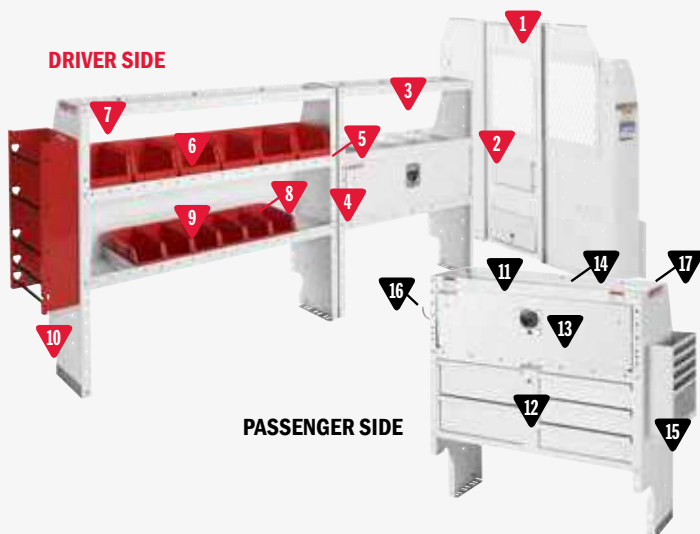

* Not Shown

HVAC / MECHANICAL

600-8123R HVAC/Mechanical Package

MODEL	DESCRIPTION	QUANTITY
1	96102-3-01 Screen Bulkhead - GM Full Size Van	1
2	96901-3-01 Swing Door Conversion Kit	1
3	9354-3-03 Adjustable 3 Shelf Unit (42" x 44" x 13½")	1
4	9504-3-01 Shelf Door (for 42" Shelf Unit)	1
5	9604-3-01 Accessory Back Panel (for 42" Shelf Unit 14½" tall)	1
6	9355-3-03 Adjustable 3 Shelf Unit (52" x 44" x 13½")	1
7	9355-7-01 REDZONE Medium 6 Bin Set (13")	2
8	9880-3-01 Literature Holder 6 Compartment	1
9	9605-3-01 Accessory Back Panel (for 52" Shelf Unit 14½" tall)	1
10	9863-3-01 Refrigerant Tank Rack (2x 30#, 1x 50#)	1
11	9381-3-03 Heavy Duty Shelf Unit (for Secure Storage Modules - 42" x 44" x 16")	1
12	9045-3-02 5 Drawer Secure Storage Module (42" x 17" x 16")	1
13	9893-7-01 REDZONE 3 Hook Cord or Tool Holder	1
*14	975401-3-01 Van Shelf Mounting Kit - Chevy Express 155" WB	1

* Not Shown

ELECTRICAL

600-8124R Electrical Package

MODEL	DESCRIPTION	QUANTITY
1	96102-3-01 Screen Bulkhead - GM Full Size Van	1
2	96901-3-01 Swing Door Conversion Kit	1
3	9354-3-03 Adjustable 3 Shelf Unit (42" x 44" x 13½")	1
4	9504-3-01 Shelf Door (for 42" Shelf Unit)	1
5	9604-3-01 Accessory Back Panel (for 42" Shelf Unit 14½" tall)	1
6	9859-7-01 REDZONE Medium 6 Bin Set (13")	1
7	9355-3-03 Adjustable 3 Shelf Unit (52" x 44" x 13½")	1
8	9605-3-01 Accessory Back Panel (for 52" Shelf Unit 14½" tall)	1
9	9858-7-01 REDZONE Small 6 Bin Set (13")	1
10	9882-7-01 REDZONE Wire Spool Holder End Mount	1
11	9381-3-03 Heavy Duty Shelf Unit (for Secure Storage Modules - 42" x 44" x 16")	1
12	9045-3-02 5 Drawer Secure Storage Module (42" x 17" x 16")	1
13	9504-3-01 Shelf Door (for 42" Shelf Unit)	1
14	9604-3-01 Accessory Back Panel (for 42" Shelf Unit 14½" tall)	1
15	9880-3-01 Literature Holder 6 Compartment	1
16	9893-7-01 REDZONE 3 Hook Cord or Tool Holder	1
*17	975401-3-01 Van Shelf Mounting Kit - Chevy Express 155" WB	1