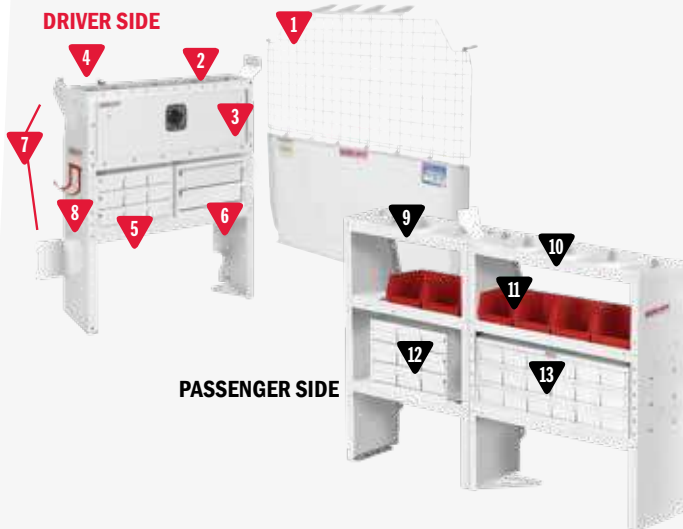

PLUMBING

600-8322 Cable/Plumber Package

MODEL	DESCRIPTION	QUANTITY
1	96114-3-01 Mesh Bulkhead - Chevy City Express	1
2	9353-3-03 Adjustable 3 Shelf Unit (36" x 44" x 13½")	1
3	9503-3-01 Shelf Door (for 36" shelf unit)	1
4	9603-3-01 Accessory Back Panel (for 36" shelf unit 14½" tall)	1
5	9909-3-02 Parts Cabinet 9 Bin (16" x 12" x 12")	1
6	9912-3-02 2 Drawer Cabinet (16" x 14" x 12")	1
7	975403-3-01 Driver Side Mounting Kit - NV200/City Express	1
8	9892-7-01 REDZONE 2 Hook Holder (5" diameter)	1
9	9352-3-03 Adjustable 3 Shelf Unit (28" x 44" x 13½")	1
10	9353-3-03 Adjustable 3 Shelf Unit (36" x 44" x 13½")	1
11	9859-7-01 REDZONE Medium 6 Bin Set (13")	1
12	9909-3-02 Parts Cabinet 9 Bin (16" x 12" x 12")	1
13	9918-3-02 Parts Cabinet 18 Bin (32" x 12" x 12")	1
*14	975404-3-01 Passenger Side Mounting - Kit NV200/City Express	1

* Not Shown