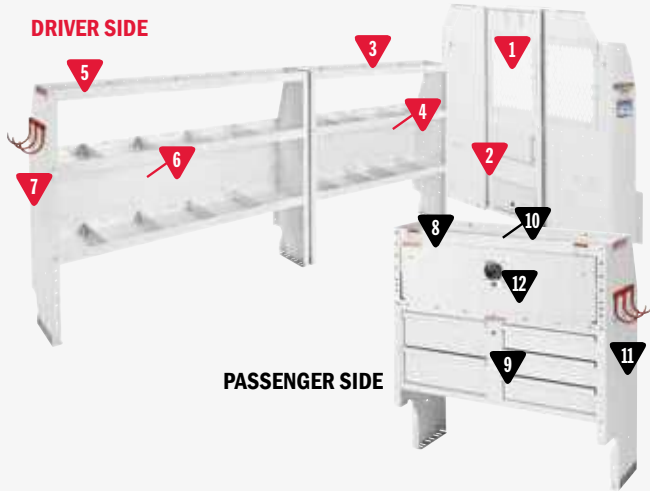

CABLE / PLUMBING

600-8122L Cable/Plumber Package

MODEL	DESCRIPTION	QUANTITY
1	96102-3-01 Screen Bulkhead - Full Size Van	1
2	96901-3-01 Swing Door Conversion Kit	1
3	9355-3-03 Adjustable 3 Shelf Unit (52" x 44" x 13½")	1
4	9605-3-01 Accessory Back Panel (for 52" Shelf Unit 14½" tall)	1
5	9356-3-03 Adjustable 3 Shelf Unit (60" x 44" x 13½")	1
6	9606-3-01 Accessory Back Panel (for 60" Shelf Unit 14½" tall)	1
7	9893-7-01 REDZONE 3 Hook Cord or Tool Holder	1
8	9381-3-03 Heavy Duty Shelf Unit (for Secure Storage Modules - 42" x 44" x 16")	1
9	9045-3-02 5 Drawer Secure Storage Module (42" x 17" x 16")	1
10	9604-3-01 Accessory Back Panel (for 42" Shelf Unit 14½" tall)	1
11	9893-7-01 REDZONE 3 Hook Cord or Tool Holder	1
12	9504-3-01 Shelf Door (for 42" Shelf Unit)	1
*13	975402-3-01 Van Shelf Mounting Kit - Chevy Express 155" WB	1

* Not Shown