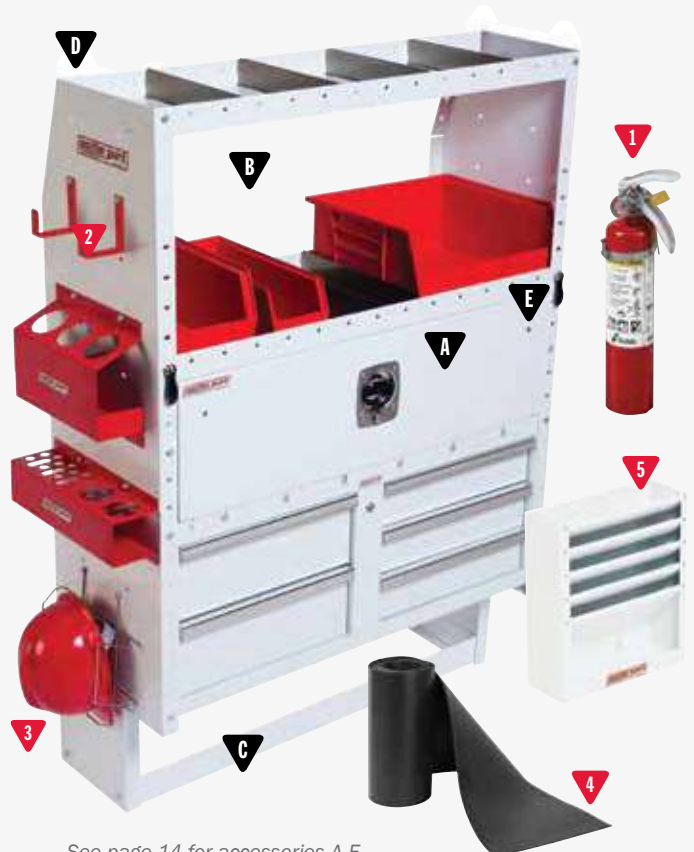

See page 14 for accessories A-E.