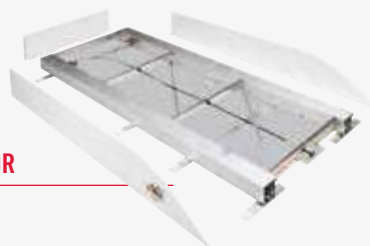

FOR LONG WHEEL BASE FULL-SIZE VAN REAR DOOR

Model 3400