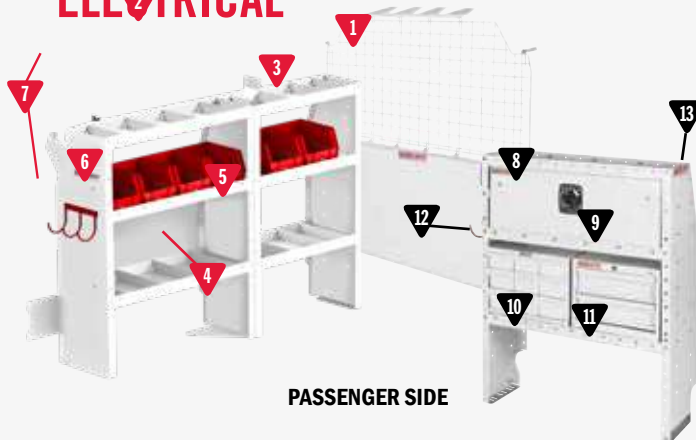

* Not Shown

HVAC / MECHANICAL

600-8323 HVAC/Mechanical Package

MODEL	DESCRIPTION	QUANTITY
1	96114-3-01 Mesh Bulkhead - Chevy City Express	1
2	9863-3-01 Refrigerant Tank Rack (2x 30#, 1x 50#)	1
3	9353-3-03 Adjustable 3 Shelf Unit (36" x 44" x 13½")	1
4	975403-3-01 Driver Side Mounting Kit - NV200/City Express	1
5	9352-3-03 Adjustable 3 Shelf Unit (28" x 44" x 13½")	1
6	9353-3-03 Adjustable 3 Shelf Unit (36" x 44" x 13½")	1
7	9912-3-02 2 Drawer Cabinet (16" x 14" x 12")	1
8	9909-3-02 Parts Cabinet 9 Bin (16" x 12" x 12")	2
9	9859-7-01 REDZONE Medium 6 Bin Set (13")	1
10	9893-7-01 REDZONE 3 Hook Cord or Tool Holder	1
*11	975404-3-01 Passenger Side Mounting Kit - NV200/City Express	1

* Not Shown

DRIVER SIDE ELECTRICAL

600-8324 Electrical Package

MODEL	DESCRIPTION	QUANTITY
1	96114-3-01 Mesh Bulkhead - Chevy City Express	1
2	9353-3-03 Adjustable 3 Shelf Unit (36" x 44" x 13½")	1
3	9352-3-03 Adjustable 3 Shelf Unit (28" x 44" x 13½")	1
4	9603-3-01 Accessory Back Panel (for 36" shelf unit 14½" tall)	1
5	9859-7-01 REDZONE Medium 6 Bin Set (13")	1
6	9893-7-01 REDZONE 3 Hook Cord or Tool Holder	1
7	975403-3-01 Driver Side Mounting Kit - NV200/City Express	1
8	9353-3-03 Adjustable 3 Shelf Unit (36" x 44" x 13 ½")	1
9	9503-3-01 Shelf Door for (36" shelf unit)	1
10	9909-3-02 Parts Cabinet 9 Bin (16" x 12" x 12")	1
11	9912-3-02 2 Drawer Cabinet (16" x 14" x 12")	1
12	9893-7-01 REDZONE 3 Hook Cord or Tool Holder	1
*13	975404-3-01 Mounting Kit - NV200/City Express	1