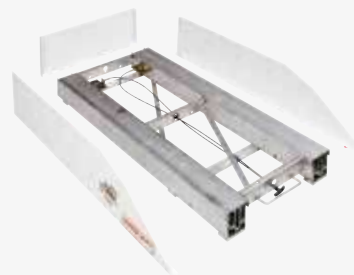

FOR FULL-SIZE VAN SIDE DOOR

Model 3100

BED RAT® Sliding Platforms

MODEL	HEIGHT	WIDTH	DEPTH	WEIGHT
3100	4¾"	22"-44¾"	54"	97 lbs.
3200	4¾"	44¾"	68"	123 lbs.
3400	4¾"	44¾"	90"	155 lbs.