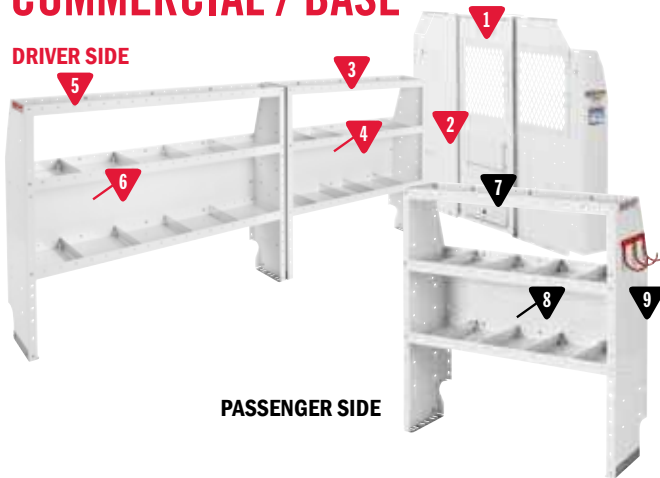

NEW!

Chevy Express/GMC Savana Mounting Kit

- Heavy gauge steel mounting plates distribute shelf load and provide secure mounting to van interior
- Mounts directly to reinforced weld nuts and cargo tie-downs or into existing holes (no drilling)
- Faster installation with reduced risk of damage to van during installation

MODEL	DESCRIPTION	WEIGHT
975402-3-01	Chevy Express/GMC Savana 155" WB Mounting Kit	20 lbs.

COMMERCIAL / BASE

DRIVER SIDE

PASSENGER SIDE

600-8120L Commercial Shelving Package

MODEL	DESCRIPTION	QUANTITY
1	96102-3-01 Screen Bulkhead - Full Size Van	1
2	96901-3-01 Swing Door Conversion Kit	1
3	9355-3-03 Adjustable 3 Shelf Unit (52" x 44" x 13½")	1
4	9605-3-01 Accessory Back Panel (for 52" shelf unit 14½" tall)	1
5	9356-3-03 Adjustable 3 Shelf Unit (60" x 44" x 13½")	1
6	9606-3-01 Accessory Back Panel (or 60" shelf unit 14½" tall)	1
7	9354-3-03 Adjustable 4 Shelf Unit (42" x 44" x 13½")	1
8	9604-3-01 Accessory Back Panel (for 42" shelf unit 14½" tall)	1
9	9893-7-01 REDZONE 3 Hook Cord or Tool Holder	1
*10	975402-3-01 Van Shelf Mounting Kit - Chevy Express 155" WB	1

* Not Shown

GENERAL SERVICE / CONTRACTOR

DRIVER SIDE

PASSENGER SIDE

600-8121L General Service/Contractor Package

MODEL	DESCRIPTION	QUANTITY
1	96102-3-01 Screen Bulkhead - Full Size Van	1
2	96901-3-01 Swing Door Conversion Kit	1
3	9355-3-03 Adjustable 3 Shelf Unit (52" x 44" x 13½")	1
4	9605-3-01 Accessory Back Panel (for 52" shelf unit 14½" tall)	1
5	9356-3-03 Adjustable 4 Shelf Unit (60" x 44" x 13½")	1
6	9606-3-01 Accessory Back Panel (for 60" shelf unit 14½" tall)	1
7	9859-7-01 REDZONE Medium 6 Bin Set (13")	1
8	9892-7-01 REDZONE 2 Hook Holder (5" diameter)	1
9	9381-3-03 Heavy Duty Shelf Unit (for Secure Storage Modules - 42" x 44" x 16")	1
10	9045-3-02 5 Drawer Secure Storage Module (42" x 17" x 16")	1
11	9604-3-01 Accessory Back Panel (for 42" shelf unit 14½" tall)	1
12	9893-7-01 REDZONE 3 Hook Cord or Tool Holder	1
*13	975402-3-01 Van Shelf Mounting Kit - Chevy Express 155" WB	1