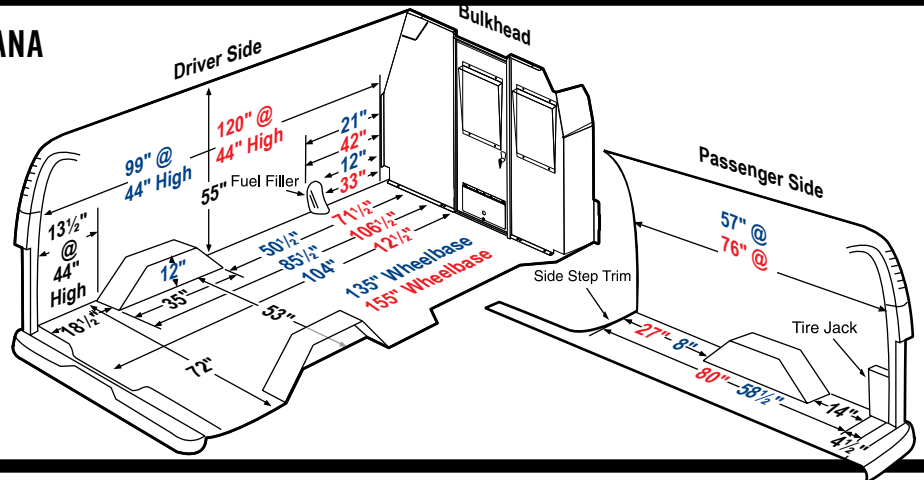

CHEVROLET EXPRESS / GMC SAVANA

The dimensions show in this guide refer to model year 2018 and earlier Chevrolet Express and GMC Savana vans. Always measure your van carefully to make sure that the equipment you choose will fit properly. Verify the location of the gas tank, brake lines, wiring harness, etc. before installing any equipment. Shelving Mounting Kits are recommended. Do not exceed the van manufacturer's roof load rating.

■ 135" Wheel Base ■ 155" Wheel Base

CHEVROLET CITY EXPRESS / NISSAN NV200

The dimensions show in this guide refer to model year 2018 and earlier Chevrolet City Express and Nissan NV200 vans. Always measure your van carefully to make sure that the equipment you choose will fit properly. Verify the location of the gas tank, brake lines, wiring harness, etc. before installing any equipment. Shelving Mounting Kits are recommended. Do not exceed the van manufacturer's roof load rating.