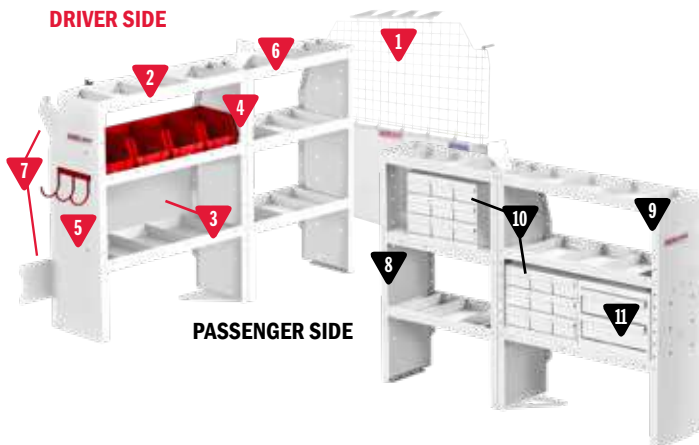

GENERAL SERVICE

DRIVER SIDE

PASSENGER SIDE

600-8321 General Service Package

MODEL	DESCRIPTION	QUANTITY
1	96114-3-01 Mesh Bulkhead - Chevy City Express	1
2	9353-3-03 Adjustable 3 Shelf Unit (36" x 44" x 13½")	1
3	9603-3-01 Accessory Back Panel for 36" Shelf Unit (14½" tall)	1
4	9859-7-01 REDZONE Medium 6 Bin Set (13")	1
5	9892-7-01 REDZONE 2 Hook Holder (5" diameter)	1
6	9352-3-03 Adjustable 3 Shelf Unit (28" x 44" x 13½")	1
7	975403-3-01 Driver Side Mounting Kit - City Express/NV200	1
8	9352-3-03 Adjustable 3 Shelf Unit (28" x 44" x 13½")	1
9	9353-3-03 Adjustable 3 Shelf Unit (36" x 44" x 13½")	1
10	9909-3-02 Parts Cabinet 9 Bin Set (16" x 14" x 12")	2
11	9912-3-02 2 Drawer Cabinet (16" x 14" x 12")	1
*12	975404-3-01 Passenger Side Mounting Kit - City Express/NV200	1

* Not Shown