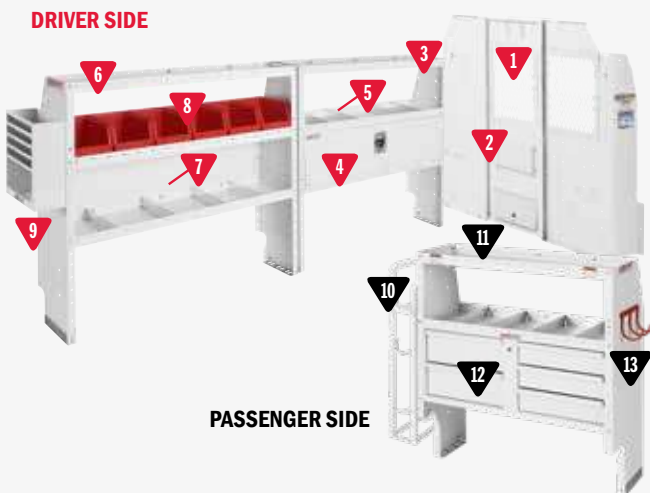

HVAC / MECHANICAL

600-8123L HVAC/Mechanical Package

MODEL	DESCRIPTION	QUANTITY
1	96102-3-01 Screen Bulkhead - Full Size Van	1
2	96901-3-01 Swing Door Conversion Kit	1
3	9355-3-03 Adjustable 3 Shelf Unit (52" x 44" x 13½")	1
4	9505-3-01 Shelf Door (for 52" Shelf Unit)	1
5	9605-3-01 Accessory Back Panel (for 52" Shelf Unit 14½" tall)	1
6	9356-3-03 Adjustable 3 Shelf Unit (60" x 44" x 13½")	1
7	9606-3-01 Accessory Back Panel (for 60" Shelf Unit 14½" tall)	1
8	9859-7-01 REDZONE Medium 6 Bin Set (13")	1
9	9880-3-01 Literature Holder 6 Compartment	1
10	9863-3-01 Refrigerant Tank Rack (2x 30#, 1x 50#)	1
11	9381-3-03 Heavy Duty Shelf Unit (for Secure Storage Modules - 42" x 44" x 16")	1
12	9045-3-02 5 Drawer Secure Storage Module (42" x 17" x 16")	1
13	9893-7-01 REDZONE 3 Hook Cord or Tool Holder	1
*14	975402-3-01 Van Shelf Mounting Kit - Chevy Express 155" WB	1

* Not Shown