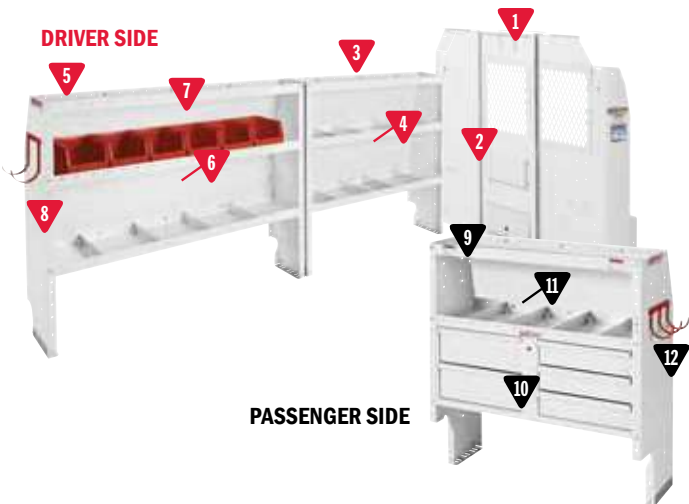

NEW!

Chevy Express/GMC Savana Mounting Kit

- Heavy gauge steel mounting plates distribute shelf load and provide secure mounting to van interior
- Mounts directly to reinforced weld nuts and cargo tie-downs or into existing holes (no drilling)
- Faster installation with reduced risk of damage to van during installation

MODEL	DESCRIPTION	WEIGHT
975402-3-01	Chevy Express/GMC Savana 155" WB Mounting Kit	20 lbs.

COMMERCIAL / BASE

DRIVER SIDE

PASSENGER SIDE

600-8120L Commercial Shelving Package

MODEL	DESCRIPTION	QUANTITY
1	96102-3-01 Screen Bulkhead - Full Size Van	1
2	96901-3-01 Swing Door Conversion Kit	1
3	9355-3-03 Adjustable 3 Shelf Unit (52" x 44" x 13½")	1
4	9605-3-01 Accessory Back Panel (for 52" shelf unit 14½" tall)	1
5	9356-3-03 Adjustable 3 Shelf Unit (60" x 44" x 13½")	1
6	9606-3-01 Accessory Back Panel (or 60" shelf unit 14½" tall)	1
7	9354-3-03 Adjustable 4 Shelf Unit (42" x 44" x 13½")	1
8	9604-3-01 Accessory Back Panel (for 42" shelf unit 14½" tall)	1
9	9893-7-01 REDZONE 3 Hook Cord or Tool Holder	1
*10	975402-3-01 Van Shelf Mounting Kit - Chevy Express 155" WB	1

* Not Shown

GENERAL SERVICE / CONTRACTOR

DRIVER SIDE

PASSENGER SIDE

600-8121L General Service/Contractor Package

MODEL	DESCRIPTION	QUANTITY
1	96102-3-01 Screen Bulkhead - Full Size Van	1
2	96901-3-01 Swing Door Conversion Kit	1
3	9355-3-03 Adjustable 3 Shelf Unit (52" x 44" x 13½")	1
4	9605-3-01 Accessory Back Panel (for 52" shelf unit 14½" tall)	1
5	9356-3-03 Adjustable 4 Shelf Unit (60" x 44" x 13½")	1
6	9606-3-01 Accessory Back Panel (for 60" shelf unit 14½" tall)	1
7	9859-7-01 REDZONE Medium 6 Bin Set (13")	1
8	9892-7-01 REDZONE 2 Hook Holder (5" diameter)	1
9	9381-3-03 Heavy Duty Shelf Unit (for Secure Storage Modules - 42" x 44" x 16")	1
10	9045-3-02 5 Drawer Secure Storage Module (42" x 17" x 16")	1
11	9604-3-01 Accessory Back Panel (for 42" shelf unit 14½" tall)	1
12	9893-7-01 REDZONE 3 Hook Cord or Tool Holder	1
*13	975402-3-01 Van Shelf Mounting Kit - Chevy Express 155" WB	1