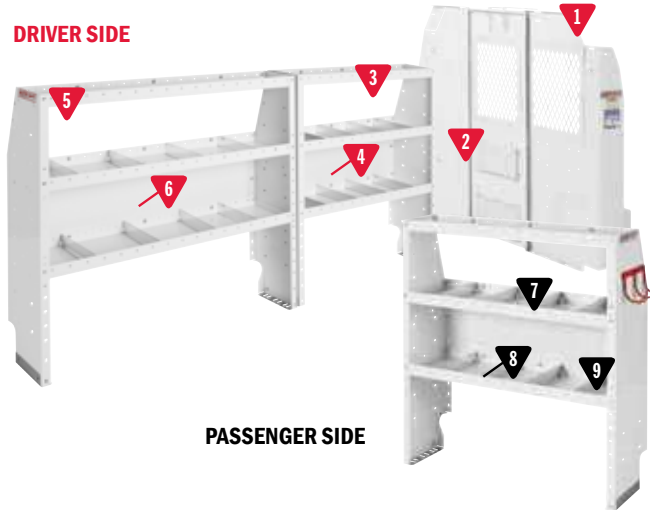

COMMERCIAL / BASE

DRIVER SIDE

PASSENGER SIDE

600-8120R Commercial Shelving Package

MODEL	DESCRIPTION	QUANTITY
1	96102-3-01 Screen Bulkhead - GM Full Size Van	1
2	96901-3-01 Swing Door Conversion Kit	1
3	9354-3-03 Adjustable 3 Shelf Unit (42" x 44" x 13½")	1
4	9604-3-01 Accessory Back Panel (for 42" Shelf Unit 14½" tall)	1
5	9355-3-03 Adjustable 3 Shelf Unit (52" x 44" x 13½")	1
6	9605-3-01 Accessory Back Panel (for 52" Shelf Unit 14½" tall)	1
7	9354-3-03 Adjustable 3 Shelf Unit (42" x 44" x 13½")	1
8	9604-3-01 Accessory Back Panel (for 42" Shelf Unit 14½" tall)	1
9	9893-7-01 REDZONE 3 Hook Cord or Tool Holder	1
*10	975401-3-01 Van Shelf Mounting Kit - Chevy Express 155" WB	1

* Not Shown