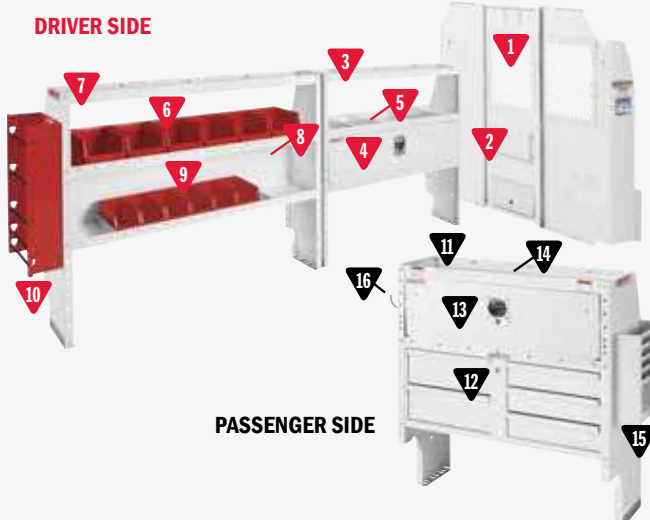

* Not Shown

HVAC / MECHANICAL

600-8123L HVAC/Mechanical Package

MODEL	DESCRIPTION	QUANTITY
1	96102-3-01 Screen Bulkhead - Full Size Van	1
2	96901-3-01 Swing Door Conversion Kit	1
3	9355-3-03 Adjustable 3 Shelf Unit (52" x 44" x 13½")	1
4	9505-3-01 Shelf Door (for 52" Shelf Unit)	1
5	9605-3-01 Accessory Back Panel (for 52" Shelf Unit 14½" tall)	1
6	9356-3-03 Adjustable 3 Shelf Unit (60" x 44" x 13½")	1
7	9606-3-01 Accessory Back Panel (for 60" Shelf Unit 14½" tall)	1
8	9859-7-01 REDZONE Medium 6 Bin Set (13")	1
9	9880-3-01 Literature Holder 6 Compartment	1
10	9863-3-01 Refrigerant Tank Rack (2x 30#, 1x 50#)	1
11	9381-3-03 Heavy Duty Shelf Unit (for Secure Storage Modules - 42" x 44" x 16")	1
12	9045-3-02 5 Drawer Secure Storage Module (42" x 17" x 16")	1
13	9893-7-01 REDZONE 3 Hook Cord or Tool Holder	1
*14	975402-3-01 Van Shelf Mounting Kit - Chevy Express 155" WB	1

* Not Shown

ELECTRICAL

600-8124L Electrical Package

MODEL	DESCRIPTION	QUANTITY
1	96102-3-01 Screen Bulkhead - Full Size Van	1
2	96901-3-01 Swing Door Conversion Kit	1
3	9355-3-03 Adjustable 3 Shelf Unit (52" x 44" x 13½")	2
4	9505-3-01 Shelf Door (for 52" Shelf Unit)	2
5	9605-3-01 Accessory Back Panel (for 52" Shelf Unit 14½" tall)	1
6	9859-7-01 REDZONE Medium 6 Bin Set (13")	1
7	9356-3-03 Adjustable 3 Shelf Unit (60" x 44" x 13 ½")	1
8	9606-3-01 Accessory Back Panel (for 60" Shelf Unit 14½" tall)	1
9	9858-7-01 REDZONE Small 6 Bin Set (13")	1
10	9882-7-01 REDZONE Wire Spool Holder End Mount	1
11	9381-3-03 Heavy Duty Shelf Unit (for Secure Storage Modules - 42" x 44" x 16")	1
12	9045-3-02 5 Drawer Secure Storage Module (42" x 17" x 16")	1
13	9504-3-01 Shelf Door (for 42" Shelf Unit)	1
14	9604-3-01 Accessory Back Panel (for 42" Shelf Unit 14½" tall)	1
15	9880-3-01 Literature Holder 6 Compartment	1
16	9893-7-01 REDZONE 3 Hook Cord or Tool Holder	1
*17	975402-3-01 Van Shelf Mounting Kit - Chevy Express 155" WB	1