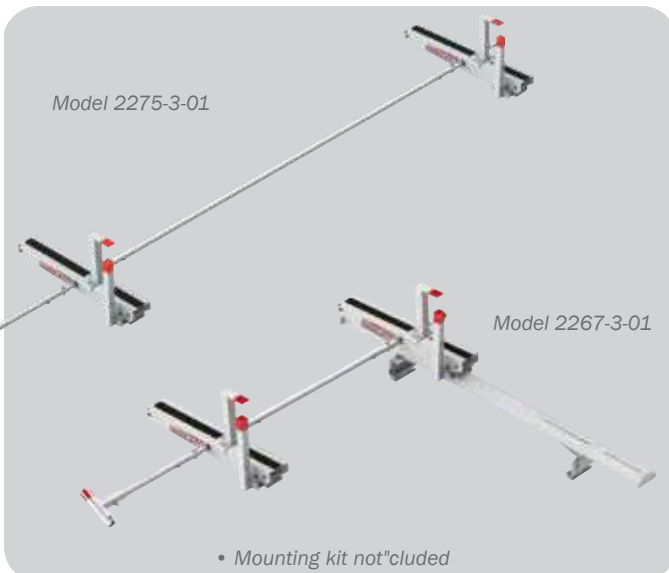

KITS AND ACCESSORIES

Model 2275-3-01

Model 2267-3-01

• Mounting kit not included

Dual Drop-Down Ladder Rack Accessories

MODEL	DETAILS	WEIGHT
2275-3-01	Fixed Drop-Down Long Ladder Kit - Full Size <i>(Cross Members not included) For Cross Members set at 96" or 77" center to center. Installs to 2271-3-01</i>	51 lbs.
2277-3-01	Fixed Drop-Down Short Ladder Kit - Full Size <i>(Includes one 70" Cross Member which can be set at 42" center to center) Installs to 2271-3-01</i>	57 lbs.
2265-3-01	Fixed Drop-Down Long Ladder Kit - Compact <i>(Cross Members not included)</i>	58 lbs.
2267-3-01	Fixed Drop-Down Short Ladder Kit - Compact <i>(Includes one 60" Cross Member which can be set at 42" center to center) Installs to 2261-3-01</i>	61 lbs.
NEW! 2254D-3-01	Quick Clamp Add-on Kit - Driver Side	6 lbs.
NEW! 2254P-3-01	Quick Clamp Add-on Kit - Passenger Side	6 lbs.
2060-3-01	Accessory Cross Member - Compact (60" wide)	6 lbs.
2070-3-01	Accessory Cross Member - Full Size (70" wide)	6 lbs.