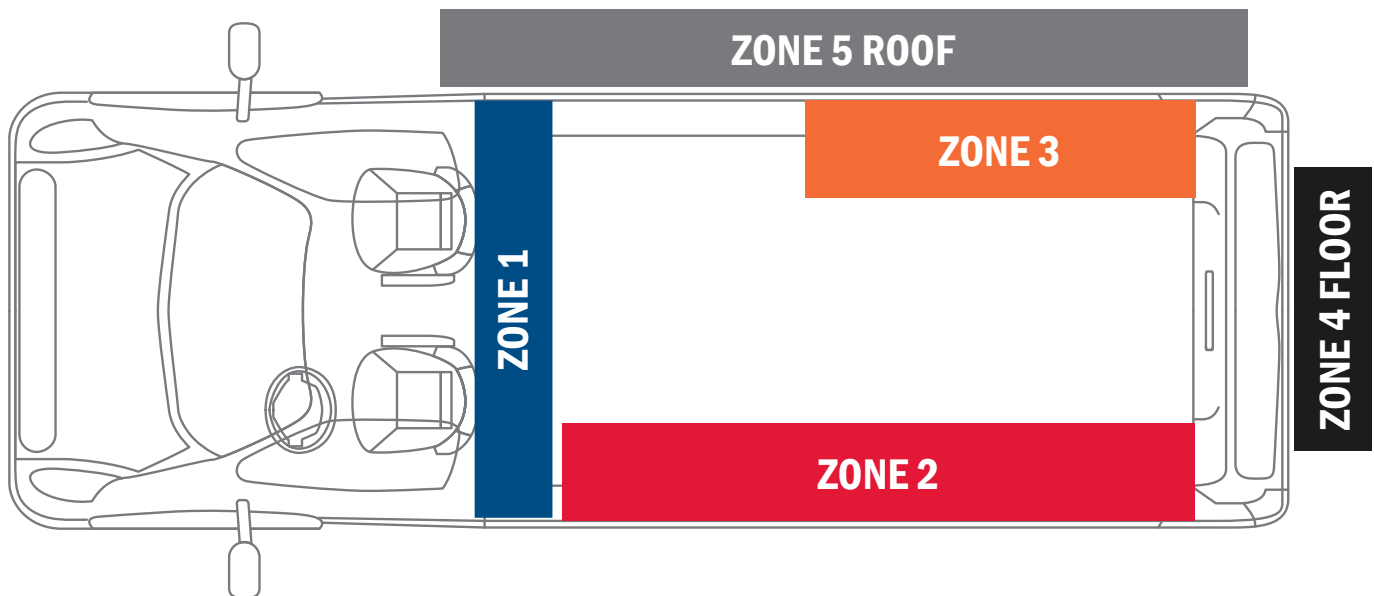

TABLE OF CONTENTS

BASE PACKAGES.....	4-9
Low-Roof, 155" WB	4-5
High-Roof, 155" WB	6-7
Chevrolet City Express	8-9
BULKHEADS.....	10
ADJUSTABLE SHELVING	11
SECURE STORAGE	12
MOUNTING KITS.....	12
ACCESSORIES	13
CABINETS	16
DRAWER UNITS.....	17
ROOF RACKS.....	18-19

The PRO PACKAGES for Express, Savana and City Express vans on the next few pages can be used as a complete upfit package or a starting point for a custom upfit. Van layout dimensions are on the back cover if you're looking for something more custom or just need some detailed information about your van's interior.