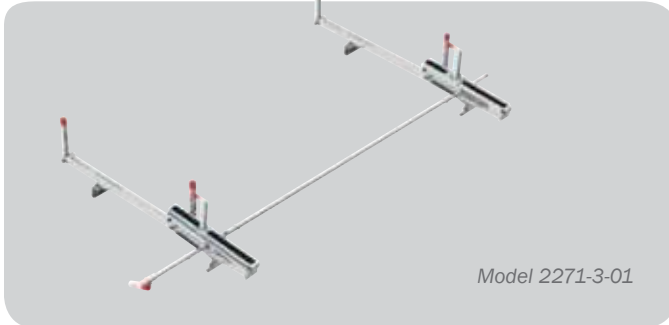

STEP 2

SELECT A DROP-DOWN LADDER RACK ASSEMBLY (Single-Side Only with Crossmembers)

Model 2271-3-01

Drop-Down Ladder Rack Assemblies

Drop-down can mount on driver or passenger side. Rack fits 16' to 40' Extension, 5' to 10' Step and 3' to 8' Podium, evenly distributed on ladder rack. Carry ladders appropriate to the size of the vehicle.

MODEL	DETAILS	WEIGHT
2271-3-01	Fixed Drop-Down - Full Size <i>(Includes two 70" Cross Members which can be set at 96" or 77" center to center)</i>	77 lbs.
2261-3-01	Fixed Drop-Down - Compact <i>(Includes two 60" Cross Members which can be set at 77" center to center)</i>	83 lbs.

Always properly secure ladders to the ladder rack while driving. Transporting ladders longer than the vehicle is not recommended.