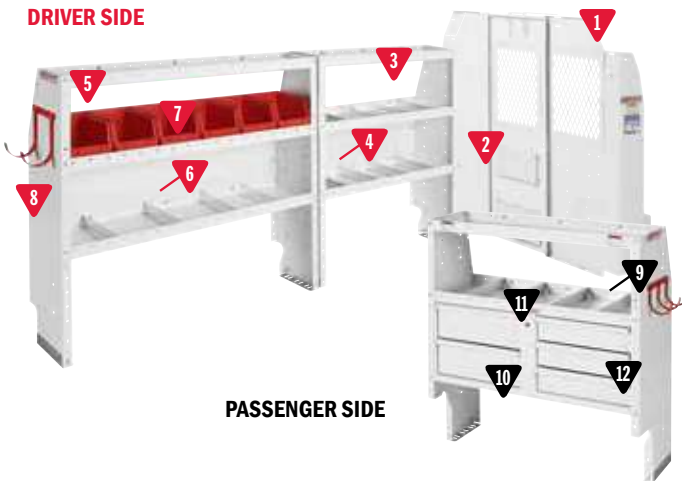

- Heavy gauge steel mounting plates distribute shelf load and provide secure mounting to van interior
- Mounts directly to reinforced weld nuts and cargo tie-downs or into existing holes (no drilling)
- Faster installation with reduced risk of damage to van during installation

MODEL	DESCRIPTION	WEIGHT
975401-3-01	Chevy Express 155" WB Mounting Kit	18 lbs.

COMMERCIAL / BASE

DRIVER SIDE

PASSENGER SIDE

600-8120R Commercial Shelving Package

MODEL	DESCRIPTION	QUANTITY
1	96102-3-01 Screen Bulkhead - GM Full Size Van	1
2	96901-3-01 Swing Door Conversion Kit	1
3	9354-3-03 Adjustable 3 Shelf Unit (42" x 44" x 13½")	1
4	9604-3-01 Accessory Back Panel (for 42" Shelf Unit 14½" tall)	1
5	9355-3-03 Adjustable 3 Shelf Unit (52" x 44" x 13½")	1
6	9605-3-01 Accessory Back Panel (for 52" Shelf Unit 14½" tall)	1
7	9354-3-03 Adjustable 3 Shelf Unit (42" x 44" x 13½")	1
8	9604-3-01 Accessory Back Panel (for 42" Shelf Unit 14½" tall)	1
9	9893-7-01 REDZONE 3 Hook Cord or Tool Holder	1
*10	975401-3-01 Van Shelf Mounting Kit - Chevy Express 155" WB	1

* Not Shown

GENERAL SERVICE / CONTRACTOR

DRIVER SIDE

PASSENGER SIDE

600-8121R General Service/Contractor Package

MODEL	DESCRIPTION	QUANTITY
1	96102-3-01 Screen Bulkhead - GM Full Size Van	1
2	96901-3-01 Swing Door Conversion Kit	1
3	9354-3-03 Adjustable 3 Shelf Unit (42" x 44" x 13½")	1
4	9604-3-01 Accessory Back Panel (for 42" Shelf Unit 14½" tall)	1
5	9355-3-03 Adjustable 4 Shelf Unit (52" x 44" x 13½")	1
6	9605-3-01 Accessory Back Panel (for 52" Shelf Unit 14½" tall)	1
7	9859-7-01 REDZONE Medium 6 Bin Set (13")	1
8	9892-7-01 REDZONE 2 Hook Holder (5" diameter)	1
9	9381-3-03 Heavy Duty Shelf Unit (for Secure Storage Modules - 42" x 44" x 16")	1
10	9045-3-02 5 Drawer Secure Storage Module (42" x 17" x 16")	1
11	9604-3-01 Accessory Back Panel (for 42" Shelf Unit 14½" tall)	1
12	9893-7-01 REDZONE 3 Hook Cord or Tool Holder	1
*13	975401-3-01 Van Shelf Mounting Kit - Chevy Express 155" WB	1