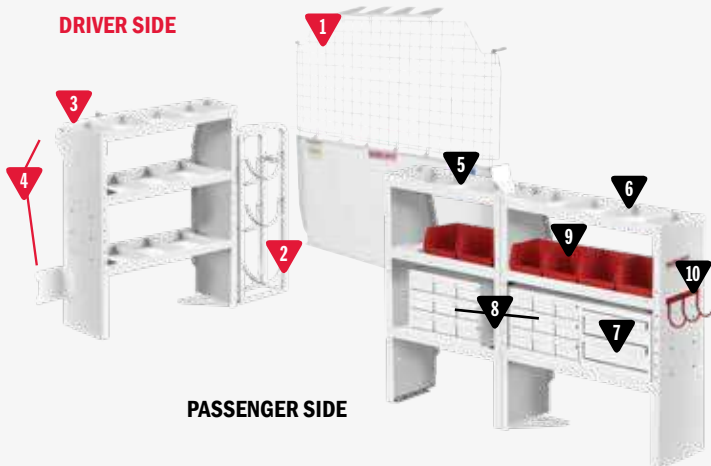

HVAC / MECHANICAL

600-8323 HVAC/Mechanical Package

MODEL	DESCRIPTION	QUANTITY
1	96114-3-01 Mesh Bulkhead - Chevy City Express	1
2	9863-3-01 Refrigerant Tank Rack (2x 30#, 1x 50#)	1
3	9353-3-03 Adjustable 3 Shelf Unit (36" x 44" x 13½")	1
4	975403-3-01 Driver Side Mounting Kit - NV200/City Express	1
5	9352-3-03 Adjustable 3 Shelf Unit (28" x 44" x 13½")	1
6	9353-3-03 Adjustable 3 Shelf Unit (36" x 44" x 13½")	1
7	9912-3-02 2 Drawer Cabinet (16" x 14" x 12")	1
8	9909-3-02 Parts Cabinet 9 Bin (16" x 12" x 12")	2
9	9859-7-01 REDZONE Medium 6 Bin Set (13")	1
10	9893-7-01 REDZONE 3 Hook Cord or Tool Holder	1
*11	975404-3-01 Passenger Side Mounting Kit - NV200/City Express	1

* Not Shown