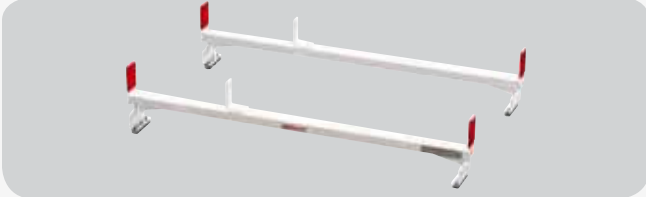

Aluminum All Purpose Racks for Chevy City Express

MODEL	DETAILS	WEIGHT
218-3-03	60" All Purpose Rack	31 lbs.
222-3-03	60" All Purpose Accessory Cross Member	17 lbs.