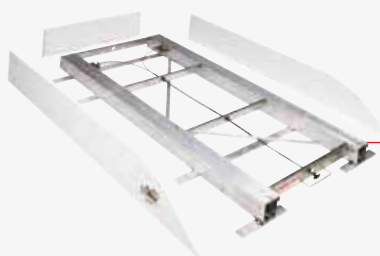

FOR FULL-SIZE VAN & MINIVAN REAR DOOR

Model 3200