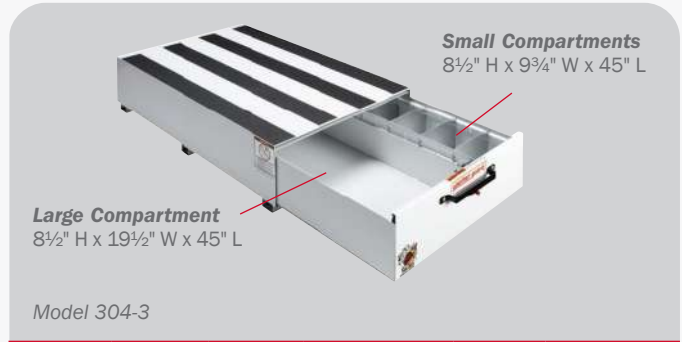

SMOOTH ROLLING DRAWER

provides trouble free operation and handles up to 425 lbs. of equipment

Model 310-3-01

Tool Drawer

MODEL	HEIGHT	WIDTH	DEPTH	COMPARTMENTS	WEIGHT
310-3-01	17 3/4"	12 1/4"	42"	1	56 lbs.