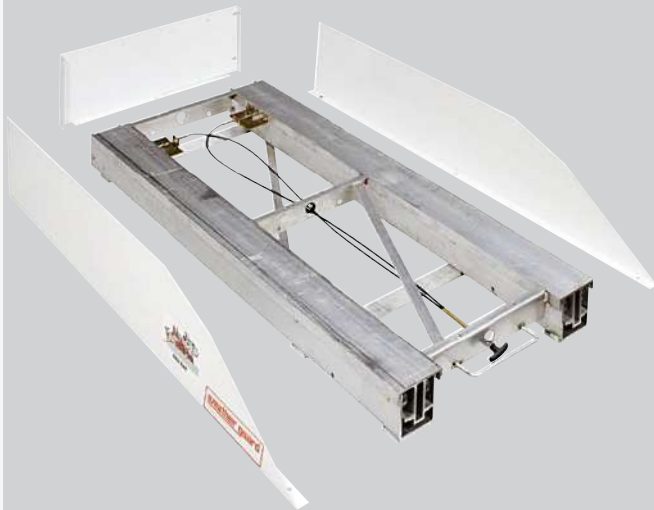

FOR FULL-SIZE VAN SIDE DOOR

Model 3100

Perfect for curb side loading and unloading from the side door of Full-size vans.