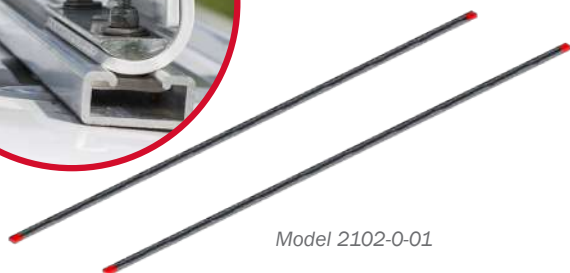

ALL-PURPOSE RACKS

Versatile and rugged, our All-Purpose Racks create a space for all the long equipment you need to carry. Available in aluminum or steel, WEATHER GUARD® Roof Racks offer a number of different mounting and accessory options.

STEP 1 CHOOSE A MOUNTING KIT

(Mounting Kits are not needed for Chevy Express, GMC Savana or Ford E-Series. See Step 2)

Model 2102-0-01

Mounting Channel Kits

All Mounting Channel Kits attach to factory mounting points. No drilling required. All hardware included.

MODEL	DETAILS	WEIGHT
2102-0-01	Mounting Channel Kit Ford Transit 148" and XWB	15 lbs.
2130-0-01	Mounting Channel Kit Ford Transit 130" WB	12 lbs.
2113-0-01	Mounting Channel Kit Sprinter, Nissan NV Low Roof	15 lbs.
2115-0-01	Mounting Channel Kit Ram ProMaster®	15 lbs.
2085-0-01	Compact Kit Ford Transit Connect, Chevy City Express, RAM ProMaster City™, Mercedes Metris, Nissan NV200, Nissan NV High Roof	15 lbs.
2505	Service Body Kit Knapheide, Reading and similar service bodies	9 lbs.