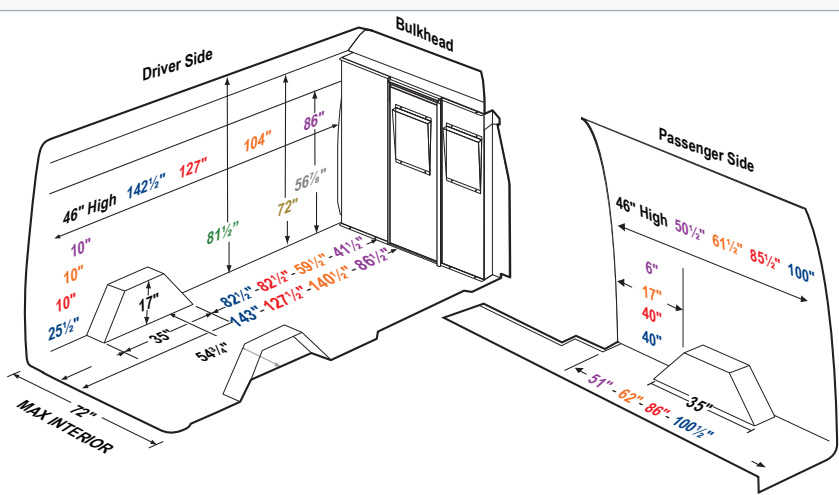

RAM PROMASTER®

The dimensions show in this guide refer to model year 2018 and earlier RAM Promaster vans. Always measure your van carefully to make sure that the equipment you choose will fit properly. Verify the location of the gas tank, brake lines, wiring harness, etc. before installing any equipment. Shelving Mounting Kits are recommended. Do not exceed the van manufacturer's roof load rating.

- Low Roof
- High Roof
- 118" Wheel Base
- 138" Wheel Base
- 159" Wheel Base
- 159" Extended Wheel Base