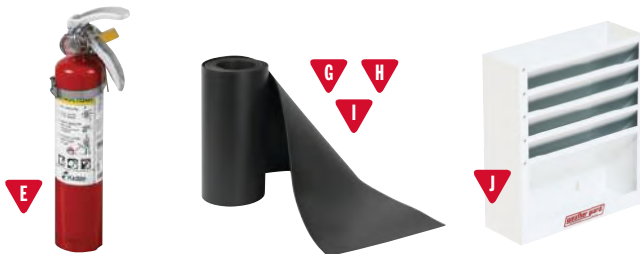

SHELVING ACCESSORIES

A Shelf Doors with High Security D Handle Lock

MODEL	HEIGHT	SHELF WIDTH	WEIGHT
NEW! 9502-3-01	11"	28"	10 lbs.
9503-3-01	11"	36"	13 lbs.
9504-3-01	11"	42"	17 lbs.
9505-3-01	11"	52"	21 lbs.
9506-3-01	11"	60"	25 lbs.

Light Weight Shelf Back Panels (not shown) use with shelf doors to turn a shelf into a cabinet

MODEL	HEIGHT	SHELF WIDTH	WEIGHT
NEW! 9602-3-02	7¾"	28"	2 lbs.
9603-3-02	7¾"	36"	2 lbs.
9604-3-02	7¾"	42"	3 lbs.
9605-3-02	7¾"	52"	4 lbs.
9606-3-02	7¾"	60"	5 lbs.
NEW! 9602-3-01	14½"	28"	4 lbs.
9603-3-01	14½"	36"	4 lbs.
9604-3-01	14½"	42"	6 lbs.
9605-3-01	14½"	52"	8 lbs.
9606-3-01	14½"	60"	10 lbs.

B Retainer Lips keeps items in place under shelf units

MODEL	HEIGHT	SHELF WIDTH	DEPTH	WEIGHT
NEW! 9702-3-02	1½"	28"	1½"	1 lb.
9703-3-02	1½"	36"	1½"	1 lb.
9704-3-02	1½"	42"	1½"	1 lb.
9705-3-02	1½"	52"	1½"	2 lbs.
9706-3-02	1½"	60"	1½"	2 lbs.

Required to use Nissan NV Floor Mounting Points

C Divider Sets keep things on the shelf in place

MODEL	HEIGHT	SHELF DEPTH	DIVIDERS	WEIGHT
9820	2"	10"	4	2 lbs.
9823	2"	13"	4	2 lbs.
9825	2"	13½"	4	2 lbs.
9826	2"	16"	4	2 lbs.

Accessories End panel and shelf

MODEL	DESCRIPTION	WEIGHT
E 8866	Fire Extinguisher	6 lbs.
F 8841	Hard Hat Bracket	2 lbs.
G 9832	Shelf Mat (13" deep shelves)	1 lb.
H 9832	Shelf Mat (13" & 10½" deep shelves)	1 lb.
I 9836	Shelf Mat (16" deep shelves)	1 lb.
J 9880-3-01	Literature Holder	11 lbs.