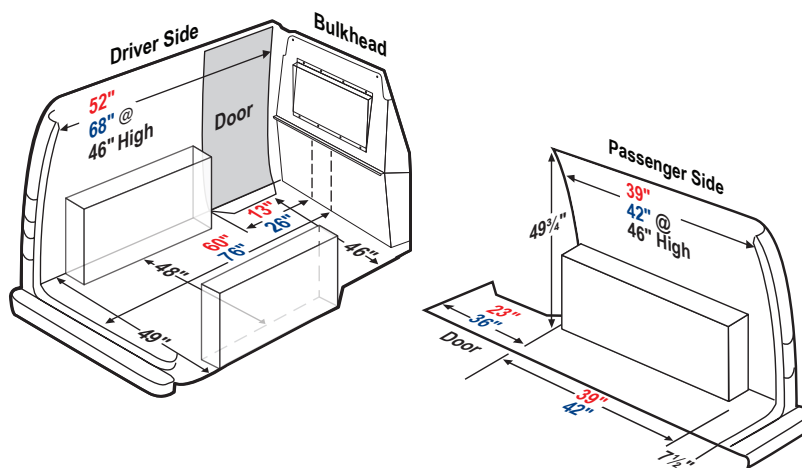

FORD TRANSIT CONNECT

The dimensions show in this guide refer to model year 2014-2018 Ford Transit Connect vans. Always measure your van carefully to make sure that the equipment you choose will fit properly. Verify the location of the gas tank, brake lines, wiring harness, etc. before installing any equipment. Shelving Mounting Kits are recommended. Do not exceed the van manufacturer's roof load rating.

- 104.8" Wheel Base
- 120.6" Extended Wheel Base