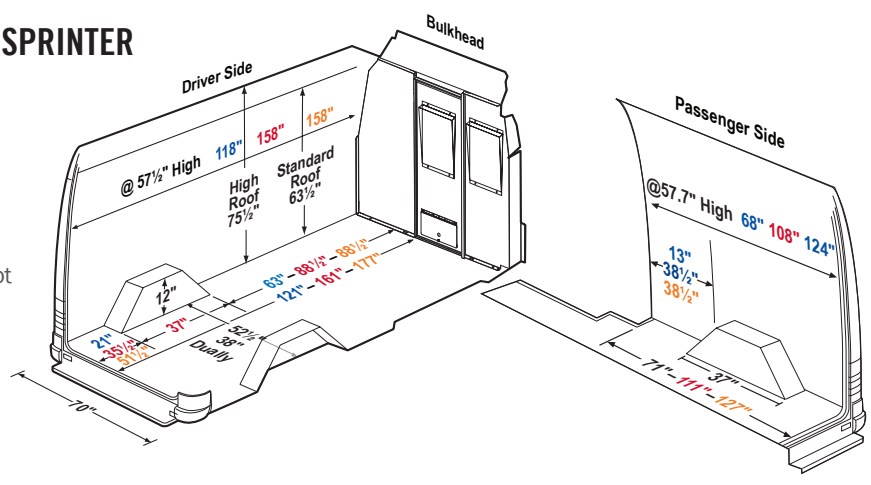

RAM PROMASTER®

The dimensions show in this guide refer to model year 2018 and earlier RAM Promaster vans. Always measure your van carefully to make sure that the equipment you choose will fit properly. Verify the location of the gas tank, brake lines, wiring harness, etc. before installing any equipment. Shelving Mounting Kits are recommended. Do not exceed the van manufacturer's roof load rating.

- Low Roof
- High Roof
- 118" Wheel Base
- 138" Wheel Base
- 159" Wheel Base
- 159" Extended Wheel Base

RAM PROMASTER CITY™

The dimensions show in this guide refer to model year 2018 and earlier RAM ProMaster City vans. Always measure your van carefully to make sure that the equipment you choose will fit properly. Verify the location of the gas tank, brake lines, wiring harness, etc. before installing any equipment. Shelving Mounting Kits are recommended. Do not exceed the van manufacturer's roof load rating.

MERCEDES / FREIGHTLINER / DODGE SPRINTER

The dimensions show in this guide refer to model year 2007-2018 Sprinter NV vans. Always measure your van carefully to make sure that the equipment you choose will fit properly. Verify the location of the gas tank, brake lines, wiring harness, etc. before installing any equipment. Shelving Mounting Kits are recommended. Do not exceed the van manufacturer's roof load rating.

- 170" Extended Wheel Base
- 170" Wheel Base
- 144" Wheel Base

MERCEDES METRIS

The dimensions show in this guide refer to model year 2018 and earlier Mercedes Metris vans. Always measure your van carefully to make sure that the equipment you choose will fit properly. Verify the location of the gas tank, brake lines, wiring harness, etc. before installing any equipment. Shelving Mounting Kits are recommended. Do not exceed the van manufacturer's roof load rating.