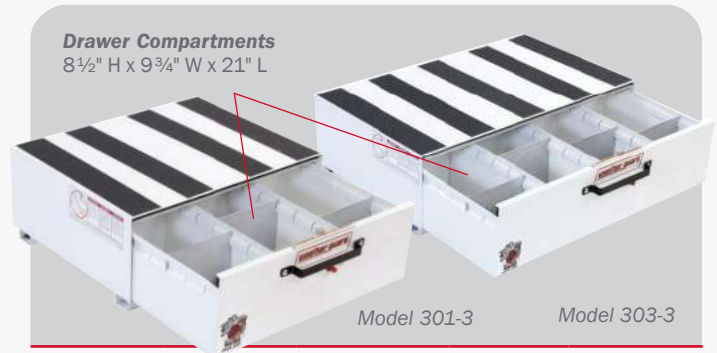

Model 301-3

Model 303-3

13" High x 24" Long Drawer Units

MODEL	WIDTH	COMPARTMENTS	DIVIDERS	WEIGHT
301-3	30"	3	12	169 lbs.
303-3	39 3/4"	4	12	217 lbs.