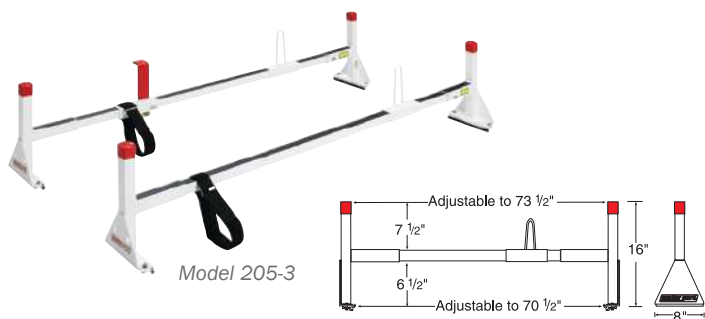

Model 205-3

Powder Coated Aluminum Rack for Full-Size Vans

MODEL	DETAILS	WEIGHT
209-3-03	70" All Purpose Rack	35 lbs.
2097-3-03	70" All Purpose Accessory Cross Member	43 lbs.
2097-3	Accessory Cross Member	20 lbs.

Ford E-Series, Chevy Express, & GMC Savana do not require a mounting channel kit

Powder Coated Aluminum Rack for Compact Vans

MODEL	DETAILS	WEIGHT
218-3-03	60" All Purpose Aluminum Van Rack	31 lbs.
222-3-03	60" All Purpose Accessory Cross Member	17 lbs.

Powder Coated Heavy Duty Steel Rack for Chevy Express, GMC Savana, Ford E-Series

MODEL	DETAILS	WEIGHT
205-3	2 Cross Member Rack - White	42 lbs.
216-3	3 Cross Member Rack - White	62 lbs.
2056-3	Accessory Cross Member - White	23 lbs.