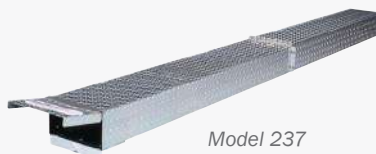

SAFARI RACK - FULL-SIZE VANS

Excellent for hauling all types of materials, the Safari Rack easily accommodates 4-foot wide loads and distributes the weight evenly over eight cross members to protect the roof of the van. **Fits GMC Savana, Chevy Express, Ford E-Series** only.

FRONT & REAR CROSS MEMBERS

extend over the ends of the van for protection when loading ladders and other long materials

ANTI-WEAR PROTECTION

on cross members helps protect ladders and building materials during transport

CROSS MEMBERS

are constructed of 13-gauge, 1 1/4" x 1 1/4" square steel tubing and spread the load evenly to protect long, fragile materials

AIR FOIL

eliminates wind noise and mounts to the front of the cross member

STAINLESS STEEL MOUNTING BRACKETS

are extra wide for superior attachment strength to the gutter

VELCRO STRAPS

assist in securing your ladder for transport

MODEL	DETAILS	LENGTH	WIDTH	HEIGHT	WEIGHT
210-3	Safari Rack	140"	64"	150 3/4"	205 lbs.

For GMC Savana, Chevy Express, Ford E-Series vans only.

SLIDING LADDER RACK

Our Sliding Ladder Rack provides quick and easy ladder storage inside your van, enclosed trailer, or cube van. Rugged and durable, this rack fits 8-foot step, extension, or multi-position ladders up to 80 lbs. mounted to the roof. Updated for easy mounting to Transit and ProMaster vans.

UNIVERSAL MOUNTING BRACKET

adjusts to different vehicles

3-PIECE RAIL ASSEMBLY

accepts up to an 8' ladder

NEW ROOF MOUNTING BRACKET

for Transit and ProMaster installation

ADJUSTABLE CRADLE

accommodates different types of ladders

TENSION CORD GUIDE

prevents cords from tangling

SAFETY CABLE

secures ladder in place

MODEL	DETAILS	LENGTH	WIDTH	HEIGHT	WEIGHT
250	Sliding Ladder Rack	46 1/2"	17"	13 3/8"	30 lbs.

CONDUIT CARRIERS

Aluminum Conduit Carrier