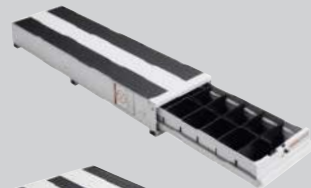

Model 316-3
2 Drawer Lateral