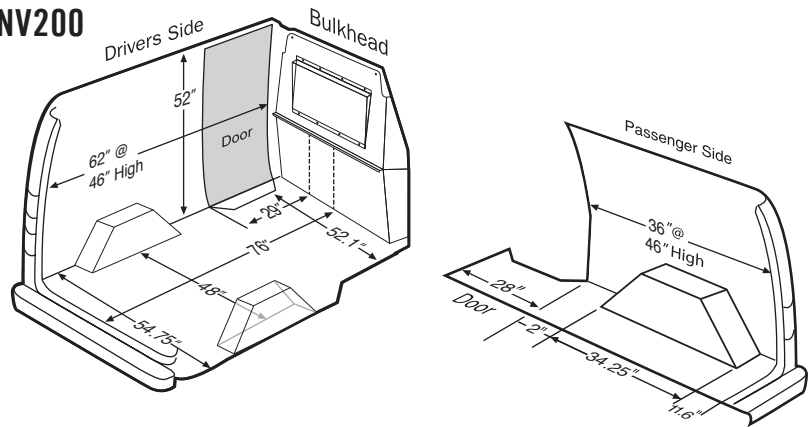

CHEVROLET EXPRESS / GMC SAVANA

The dimensions show in this guide refer to model year 2018 and earlier Chevrolet Express and GMC Savana vans. Always measure your van carefully to make sure that the equipment you choose will fit properly. Verify the location of the gas tank, brake lines, wiring harness, etc. before installing any equipment. Shelving Mounting Kits are recommended. Do not exceed the van manufacturer's roof load rating.

■ 135" Wheel Base ■ 155" Wheel Base

CHEVROLET CITY EXPRESS / NISSAN NV200

The dimensions show in this guide refer to model year 2018 and earlier Chevrolet City Express and Nissan NV200 vans. Always measure your van carefully to make sure that the equipment you choose will fit properly. Verify the location of the gas tank, brake lines, wiring harness, etc. before installing any equipment. Shelving Mounting Kits are recommended. Do not exceed the van manufacturer's roof load rating.

■ 115" Wheel Base

NISSAN NV

The dimensions show in this guide refer to model year 2018 and earlier Nissan NV vans. Always measure your van carefully to make sure that the equipment you choose will fit properly. Verify the location of the gas tank, brake lines, wiring harness, etc. before installing any equipment. Shelving Mounting Kits are recommended. Do not exceed the van manufacturer's roof load rating.