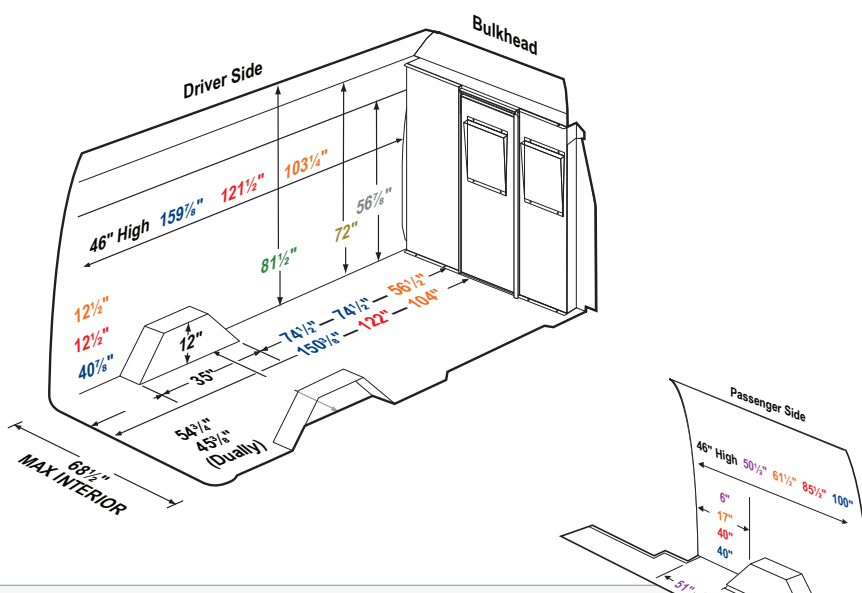

FORD TRANSIT

The dimensions show in this guide refer to model year 2018 and earlier Ford Transit vans. Always measure your van carefully to make sure that the equipment you choose will fit properly. Verify the location of the gas tank, brake lines, wiring harness, etc. before installing any equipment. Shelving Mounting Kits are recommended. Do not exceed the van manufacturer's roof load rating.

- Low Roof
- Mid Roof
- High Roof
- 130" Wheel Base
- 148" Wheel Base
- 148" Extended Wheel Base