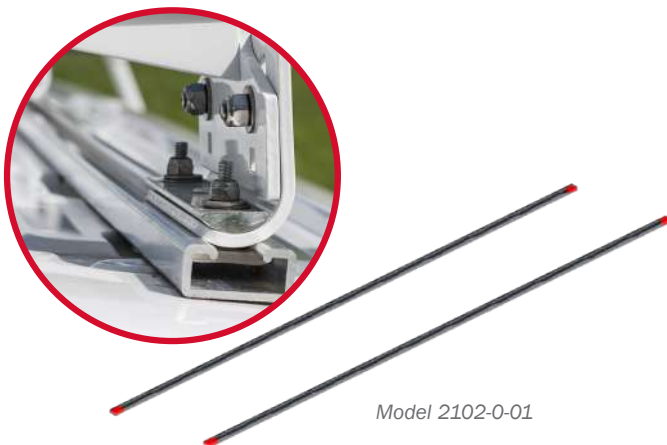

STEP 1 CHOOSE A MOUNTING KIT

(Mounting Kits are not needed for Chevy Express, GMC Savana or Ford E-Series. See Step 2)

Mounting Channel Kits

All Mounting Channel Kits attach to factory mounting points. No drilling required. All hardware included.

MODEL	DETAILS	WEIGHT
2102-0-01	Mounting Channel Kit Ford Transit 148" and XWB	15 lbs.
2130-0-01	Mounting Channel Kit Ford Transit 130" WB	12 lbs.
2113-0-01	Mounting Channel Kit Sprinter, Nissan NV Low Roof	15 lbs.
2115-0-01	Mounting Channel Kit Ram ProMaster®	15 lbs.
2085-0-01	Compact Kit Ford Transit Connect, Chevy City Express, RAM ProMaster City™, Mercedes Metris, Nissan NV200, Nissan NV High Roof	15 lbs.
2505	Service Body Kit Knapheide, Reading and similar service bodies	9 lbs.