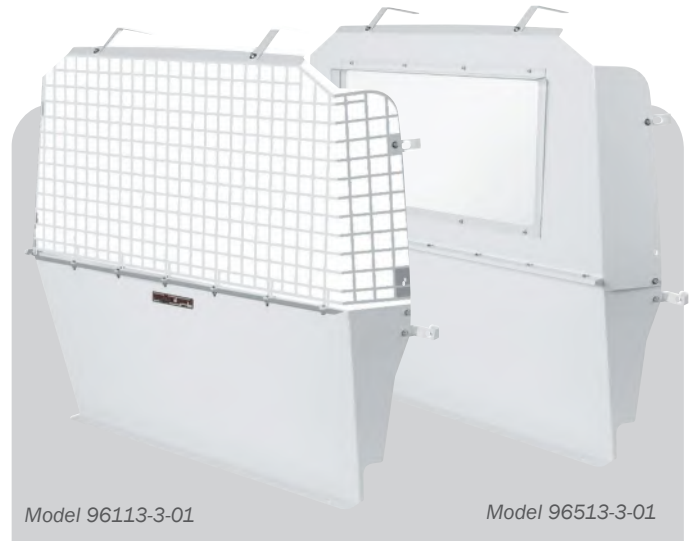

Bulkhead for Sprinter Standard/High Roof

Offers improved visibility and a large area for accessory mounts and holders while providing safety and security for occupants and cargo. Includes header panels for standard and high roof bans.

MODEL	DESCRIPTION	WEIGHT
96121-3-01	Window Bulkhead - Sprinter	105 lbs.
96122-3-01	Screen Bulkhead - Sprinter	105 lbs.
96901-3-01	Hinge Kit converts bulkhead to swinging door with lockable latch	4 lbs.
96903-3-01	Solid Bulkhead Panel Adapter (for all full or high-roof bulkheads)	10 lbs.

Bulkhead for Metris

Window bulkheads offer unobstructed visibility of the cargo area, side door, and rear door. Maximizes comfort in the passenger area. Lightweight mesh bulkheads deliver full driver and cargo protection.

MODEL	DESCRIPTION	WEIGHT
96113-3-01	Mesh Bulkhead - Metris	69 lbs.
96513-3-01	Window Bulkhead - Metris	69 lbs.

WEATHER GUARD® EXCLUSIVE!