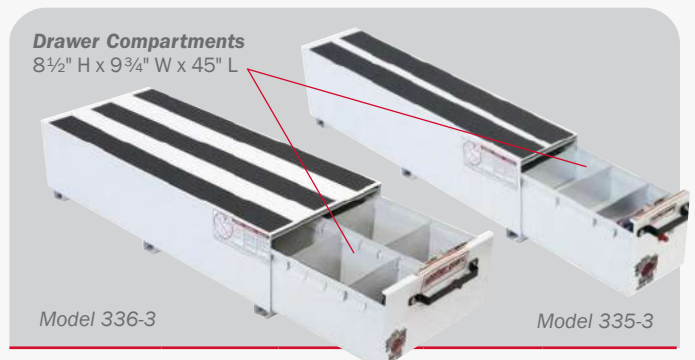

Model 336-3

Model 335-3

13" High x 48" Long Drawer Units

MODEL	WIDTH	COMPARTMENTS	DIVIDERS	WEIGHT
335-3	10 1/4"	1	6	130 lbs.
336-3	20"	2	12	210 lbs.
337-3	30"	3	18	294 lbs.
338-3 (white)	39 3/4"	4	24	383 lbs.
338-5 (black)	39 3/4"	4	24	383 lbs.

SPECIALTY STORAGE