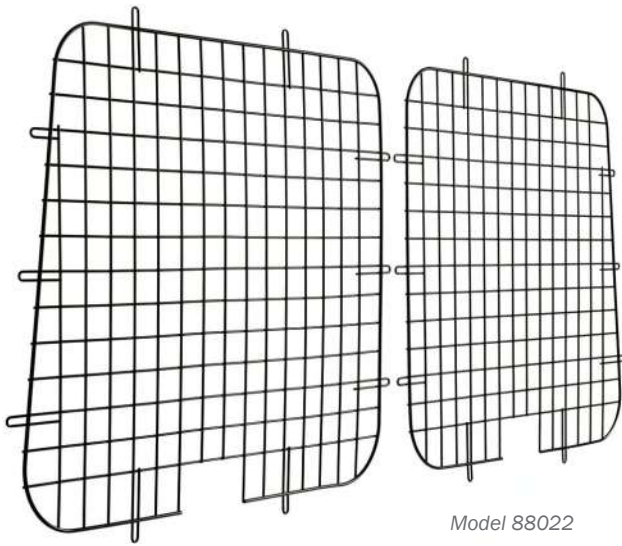

Model 88022