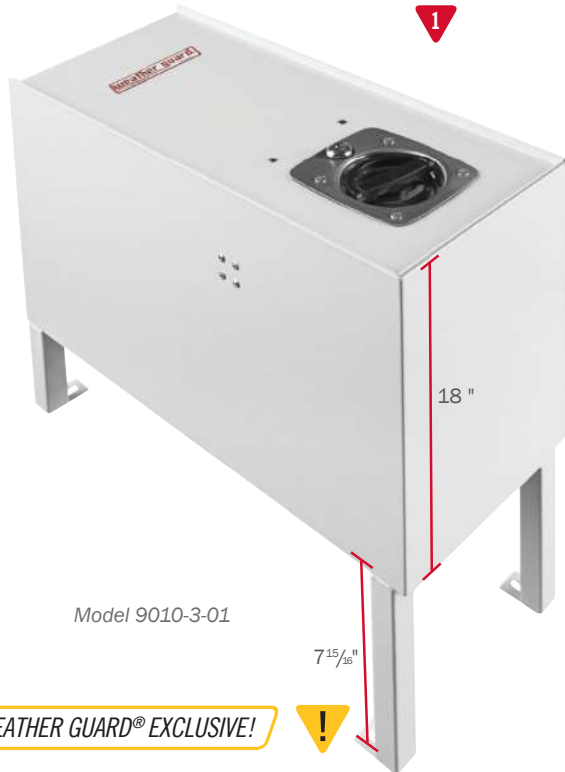

CAB COMMAND CENTER

Rethought and repurposed. Not a file box, but a between-seat Cab Command Center! Plenty of room for your laptop and hanging files. Handy clip board on lid and extra storage for personal items. Power Pass® electrical pass-thru grommet lets you keep everything charged while you're on the road. Our D-Handle lock keeps everything safe when you're on the job. Easy to release interior latch lets you take it when you need it. Use Model 9010-3-01 for Ford Transit, Ram ProMaster® vans and Model 9012-3-01 for Sprinter, GM and Ford E-Series vans.

! HIDDEN LATCH TO BASE

means only you can remove it from your vehicle

! POWER PASS® ELECTRICAL PASS-THRU GROMMET

allows you to charge items within the box

RAISED MOUNTING BASE FOR 6" FLOOR CLEARANCE

with tamper-resistant Torx® head mounting bolts

SIMPLIFIED INSTALLATION

gets you back on the job quickly

SECURE D HANDLE LOCKS

single point latching for theft-resistance

Model 9010-3-01