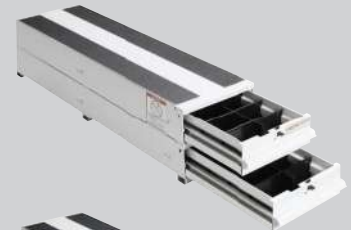

Model 326-3
2 Drawer Stacked

Model 327-3
3 Drawer Stacked