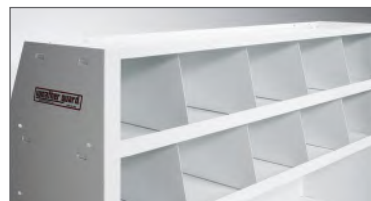

EZ Bin Dividers mount to two middle shelves

SHELVING

EZ-Cube for Full-Size Vans

MODEL	SHELVES	HEIGHT	WIDTH	TOP DEPTH	BOTTOM DEPTH	WEIGHT
9400-3-01	4	43¾"	42"	11¼"	13¾"	76 lbs.
9452-3-01	4	43¾"	51"	11¼"	13¾"	90 lbs.

Accessories for EZ-Cube Shelving

MODEL	DESCRIPTION	WEIGHT
8401-3-01	EZ Bin Dividers (8)	18 lbs.
8841	EZ Shelf Mat (<i>trim to fit</i>)	1 lb.
8502-3-01	EZ Shelf Door (42" wide X 10" high)	17 lbs.
8503-3-01	EZ Shelf Door (51" wide X 10" high)	20 lbs.