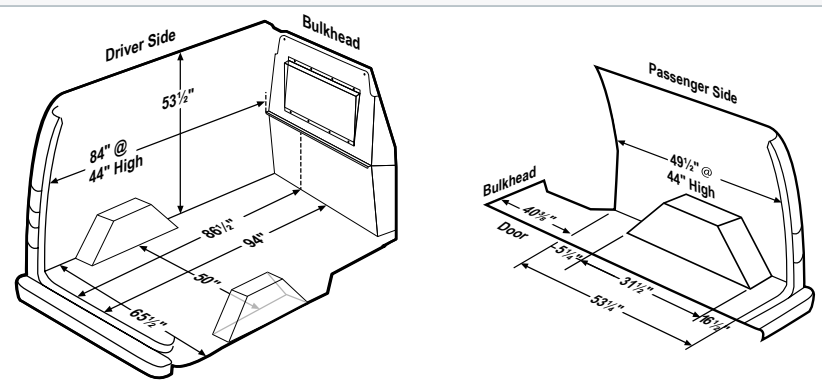

MERCEDES METRIS

The dimensions show in this guide refer to model year 2018 and earlier Mercedes Metris vans. Always measure your van carefully to make sure that the equipment you choose will fit properly. Verify the location of the gas tank, brake lines, wiring harness, etc. before installing any equipment. Shelving Mounting Kits are recommended. Do not exceed the van manufacturer's roof load rating.