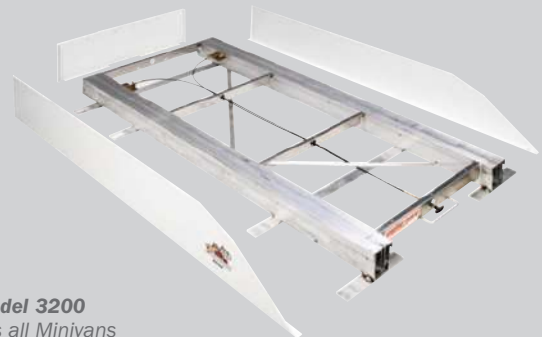

Decking material is not included, ¾" plywood is recommended

FOR FULL-SIZE VAN SIDE DOOR

Model 3100

Perfect for curb side loading and unloading from the side door of Full-size vans.

FOR FULL-SIZE VAN & MINIVAN REAR DOOR