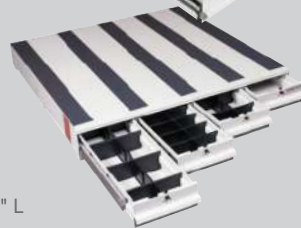

Drawer Compartments
4¼" H x 10½" W x 46½" L