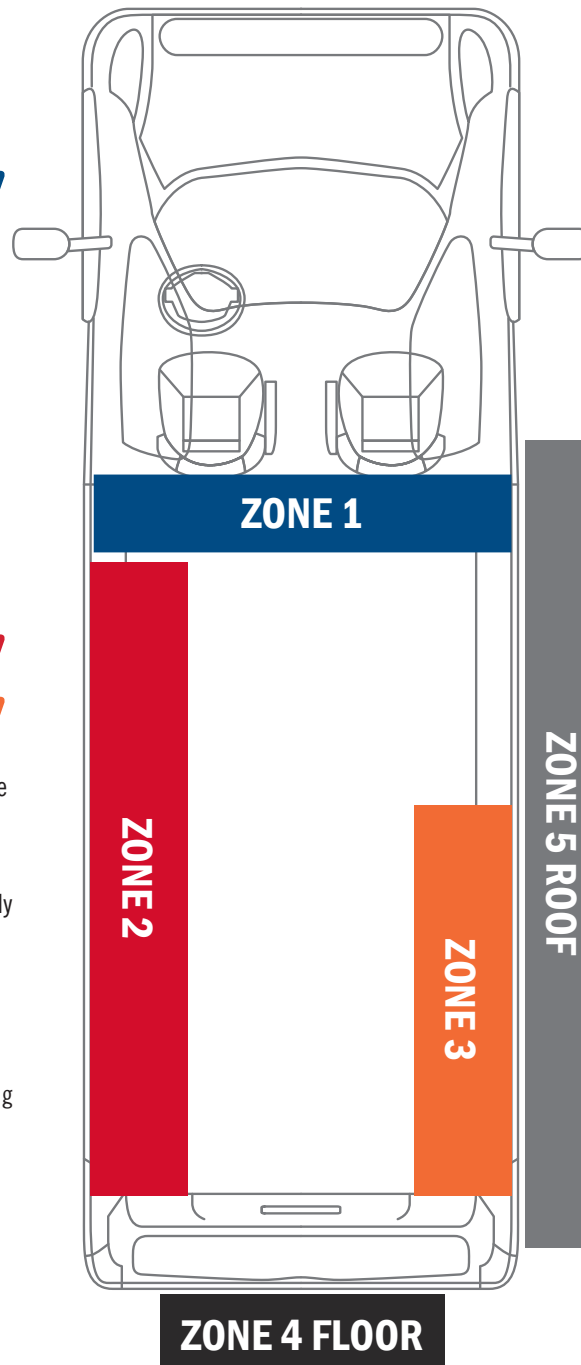

ZONE 1 BULKHEAD

- Choose bulkhead style for your van.
- Do you need windows, vented screens or solid panels?
- Do you need a hinged door?
- What tools and equipment do you hang on your bulkhead?

ZONE 2 DRIVER SIDE

ZONE 3 PASSENGER SIDE

- Use Vehicle Fitting Guides to determine available space in van or start with a Professional Trade Package.
- Choose shelving units that fit your daily work needs.
- What cabinets, bins and organization accessories would help you be more productive?
- Do you need to keep a space open along the side of the van for special tools or equipment??

ZONE 4 FLOOR

- PACK RAT® Drawer Units and ITEMIZER® Drawer Units mount to the floor of the van and provide easy access to tools, parts, and equipment.
- What space do you need to keep open between the shelving for equipment you store in your van or transport to your jobsite?

ZONE 5 ROOF

- What do you carry on your roof and how often do you need to reach it?
- How tall is your van roof? Low, Mid, or High?
- Check your van manufacturer's web site for how much weight it can safely carry.
- Choose from EZGlide2™ Drop-Down, QUICK CLAMP® or All-Purpose Racks for your best roof storage solution.
- Consider roof rack accessories like conduit carriers and tie downs.