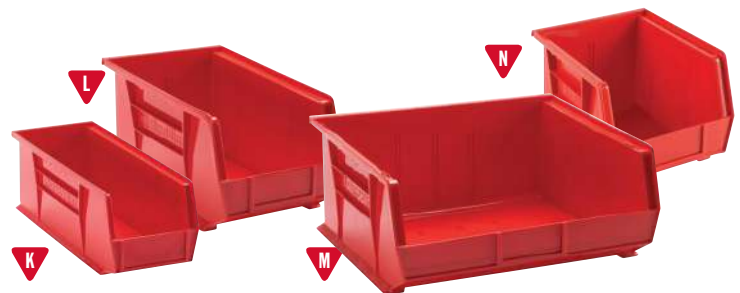

Accessories End panel and shelf

MODEL	DESCRIPTION	WEIGHT
E 8866	Fire Extinguisher	6 lbs.
F 8841	Hard Hat Bracket	2 lbs.
G 9832	Shelf Mat (13" deep shelves)	1 lb.
H 9832	Shelf Mat (13" & 10½" deep shelves)	1 lb.
I 9836	Shelf Mat (16" deep shelves)	1 lb.
J 9880-3-01	Literature Holder	11 lbs.

NEW ITEMS AVAILABLE JUNE 2018

D Quick Adjust Handle Kit

Includes handles and pins for fast, toolless adjustability

MODEL	WEIGHT
70202	0.2 lbs.

Bin Sets sturdy plastic bins sized to fit new van shelving

MODEL	HEIGHT	WIDTH	DEPTH	BINS	WEIGHT
K 9854-7-01	5"	5½"	14¾"	9	1 lb.
L 9855-7-01	7"	8¼"	14¾"	6	1 lb.
M 9856-7-01	7"	16½"	14¾"	3	1 lb.
9858-7-01	5"	5½"	10⅞"	9	8 lbs.
N 9859-7-01	7"	8¼"	10⅞"	6	8 lbs.