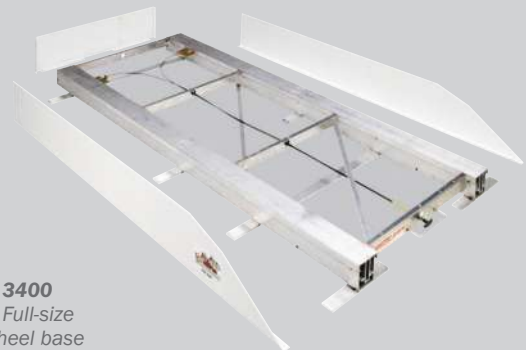

FOR LONG WHEEL BASE FULL-SIZE VAN REAR DOOR

Model 3400

Fits all Full-size long wheel base and extended vans

BED RAT® Sliding Platforms

MODEL	HEIGHT	WIDTH	DEPTH	WEIGHT
3100	4¾"	22"-44¾"	54"	97 lbs.
3200	4¾"	44¾"	68"	123 lbs.
3400	4¾"	44¾"	90"	155 lbs.

The BED RAT® can fit a 22" - 44 ¾" deck

SPECIALTY STORAGE