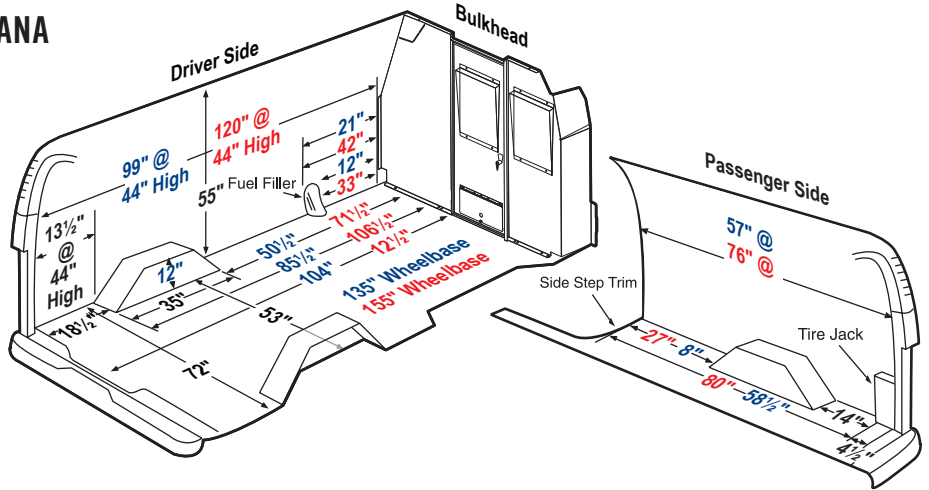

CHEVROLET EXPRESS / GMC SAVANA

The dimensions show in this guide refer to model year 2018 and earlier Chevrolet Express and GMC Savana vans. Always measure your van carefully to make sure that the equipment you choose will fit properly. Verify the location of the gas tank, brake lines, wiring harness, etc. before installing any equipment. Shelving Mounting Kits are recommended. Do not exceed the van manufacturer's roof load rating.

■ 135" Wheel Base ■ 155" Wheel Base

CHEVROLET CITY EXPRESS / NISSAN NV200

The dimensions show in this guide refer to model year 2018 and earlier Chevrolet City Express and Nissan NV200 vans. Always measure your van carefully to make sure that the equipment you choose will fit properly. Verify the location of the gas tank, brake lines, wiring harness, etc. before installing any equipment. Shelving Mounting Kits are recommended. Do not exceed the van manufacturer's roof load rating.