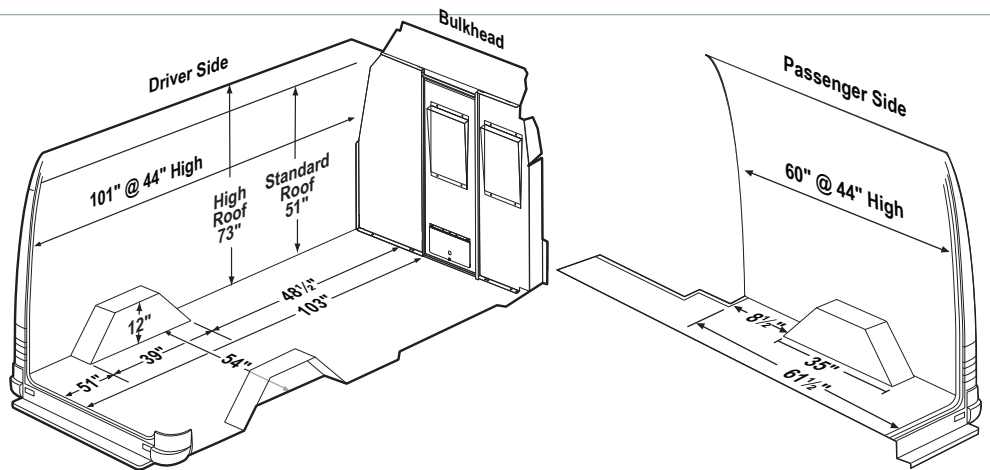

NISSAN NV

The dimensions show in this guide refer to model year 2018 and earlier Nissan NV vans. Always measure your van carefully to make sure that the equipment you choose will fit properly. Verify the location of the gas tank, brake lines, wiring harness, etc. before installing any equipment. Shelving Mounting Kits are recommended. Do not exceed the van manufacturer's roof load rating.