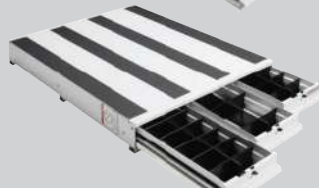

Model 317-3
3 Drawer Lateral

Model 318-3
4 Drawer Lateral