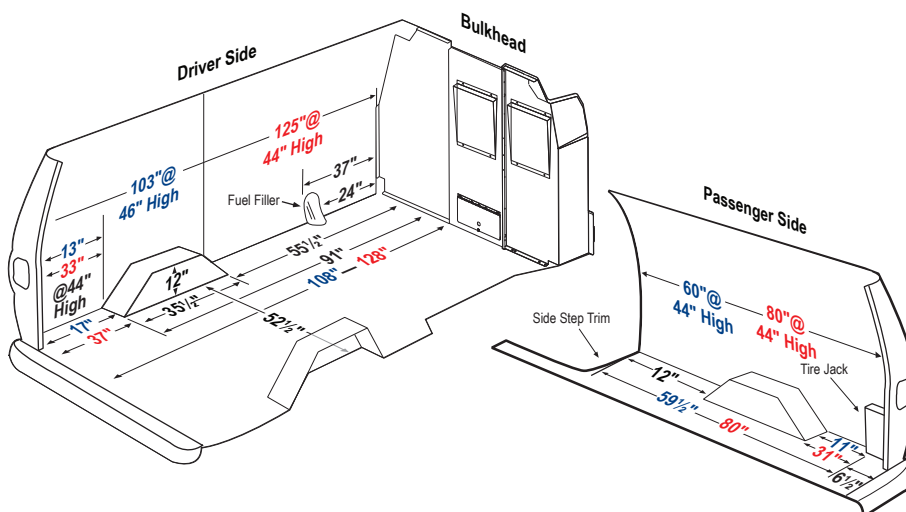

FORD E-SERIES

The dimensions show in this guide refer to model year 2009-2013 Ford E-series vans. Always measure your van carefully to make sure that the equipment you choose will fit properly. Verify the location of the gas tank, brake lines, wiring harness, etc. before installing any equipment. Shelving Mounting Kits are recommended. Do not exceed the van manufacturer's roof load rating.

- Standard Wheel Base
- Extended Wheel Base