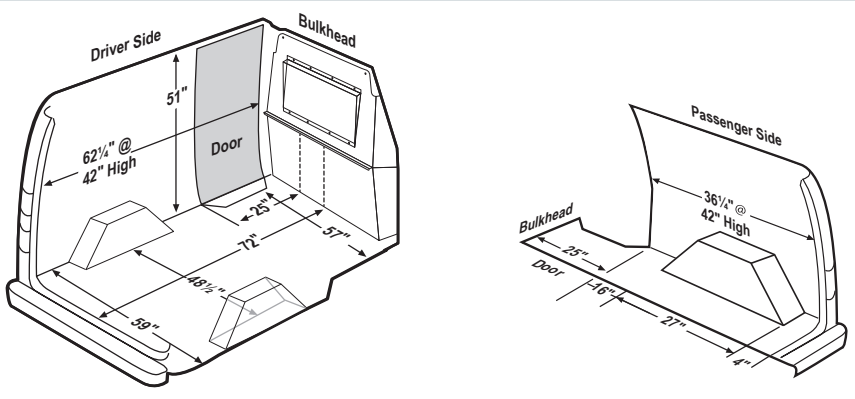

- Low Roof
- High Roof
- 118" Wheel Base
- 138" Wheel Base
- 159" Wheel Base
- 159" Extended Wheel Base

RAM PROMASTER CITY™

The dimensions show in this guide refer to model year 2018 and earlier RAM ProMaster City vans. Always measure your van carefully to make sure that the equipment you choose will fit properly. Verify the location of the gas tank, brake lines, wiring harness, etc. before installing any equipment. Shelving Mounting Kits are recommended. Do not exceed the van manufacturer's roof load rating.