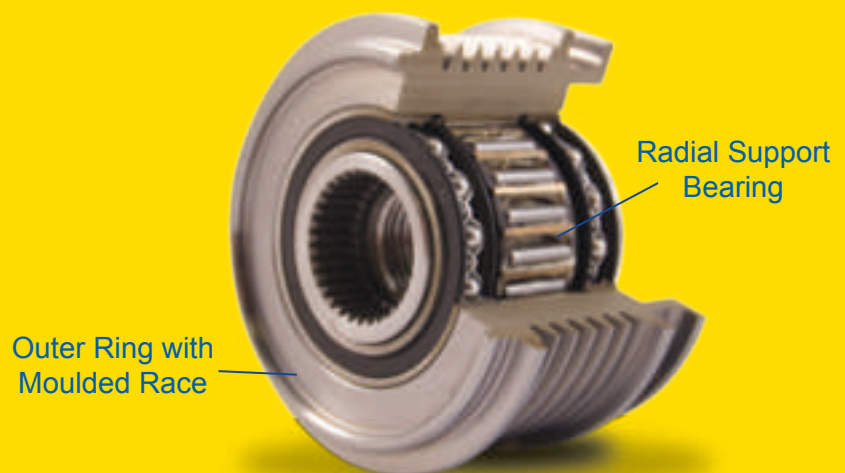

CLUTCH PULLEYS

The Overrunning Alternator Pulley (OAP) has a one-way clutch inside the pulley allowing the alternator's rotor to coast to a stop position when the engine is shut down. This "overrunning" feature eliminates "chirp" sounds that happens when the engine decelerates quickly, causing the belt to slip at the alternator pulley.

- Robust Patented Design
- Meets/exceeds O.E.M specifications
- Zinc-Nickel plated for superior corrosion resistance

Patented Design