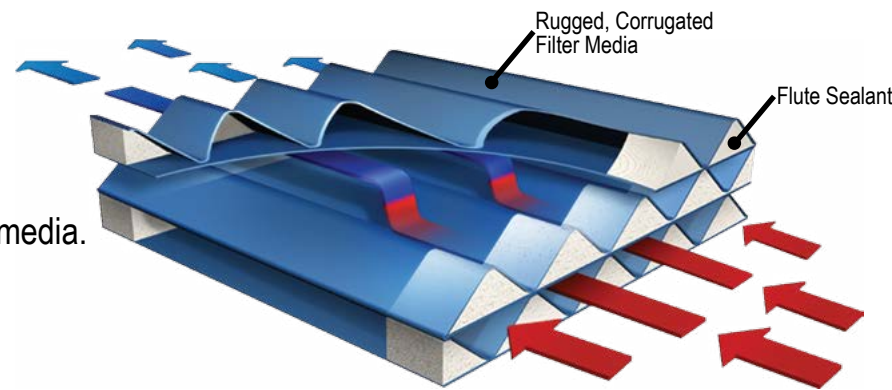

## DONALDSON POWERCORE® FILTER

PowerCore® Filtration Technology has been proven in the field with more than a decade of use and over 15 million filters sold – it's trusted by professionals to deliver in the harshest environments on the planet.

Conventional cellulose fibers are larger than PowerCore® Ultra-Web® nanofibers, and have larger spaces between the fibers, causing contaminant to load in the depth of the media plugging the airflow path; resulting in higher restriction and less capacity.

### HOW DOES IT WORK?

1. Dirty air travels in and is filtered in through the media.
2. Air makes one pass through the media.
3. Clean air travels on to your engine.

**IDEALLY SUITED FOR DUSTY OFF-ROAD DRIVING CONDITIONS DUE TO THEIR UNMATCHED FILTRATION PROPERTIES.**