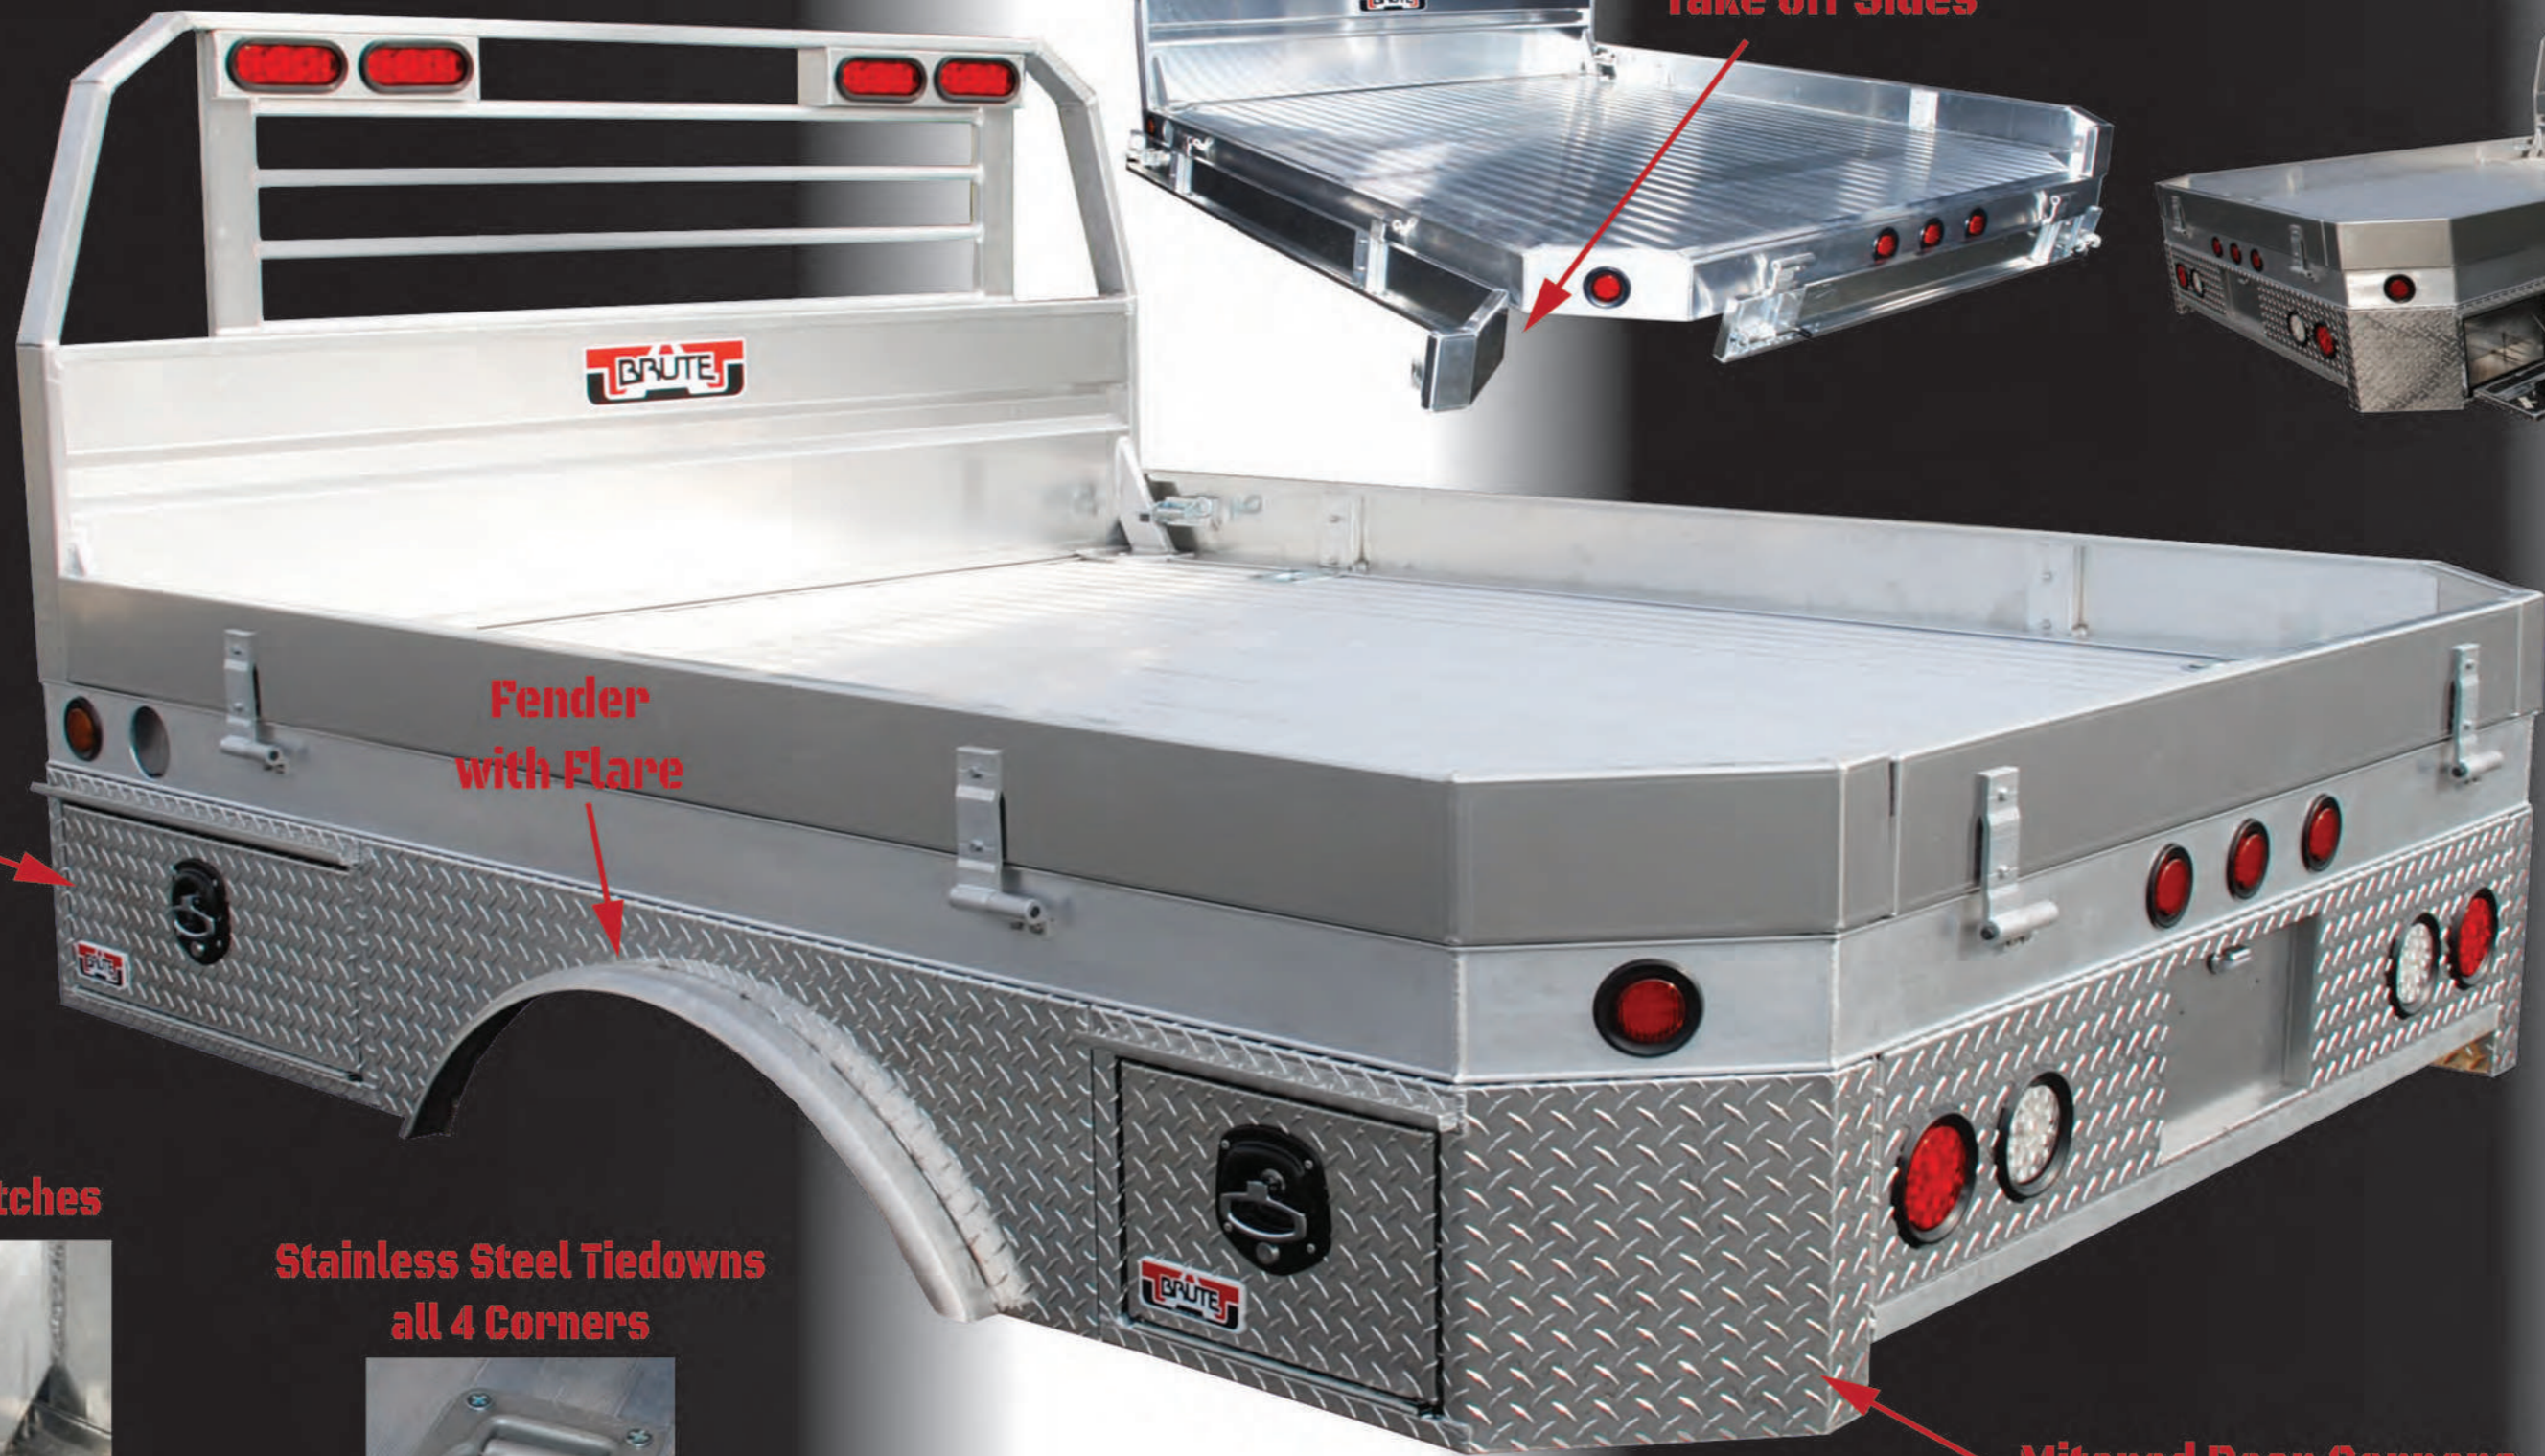

# HXB Series Cab & Chassis Model Standard Features

# HXB Series All Aluminum Construction

Long Bed

Short Bed

# HPX Series Complete Body Package

•Refer to HXB Series for Standad Features•

Drop Down  
Take off Sides

3 Drop Door  
Underbodies

Drawer  
Underbody

Drop Down  
Door Underbody

Fender  
with Flare

Mitered Rear Corners

Stainless Steel Latches

Stainless Steel Tiedowns  
all 4 Corners

**Adjustable Mounting  
Sills on Bed.  
Cab & Chassis Models  
are Welded and Gusseted  
on 34" Spread**

**Prefabbed Frame  
for Gooseneck Door  
Standard on all Beds  
Shortbed by Request**