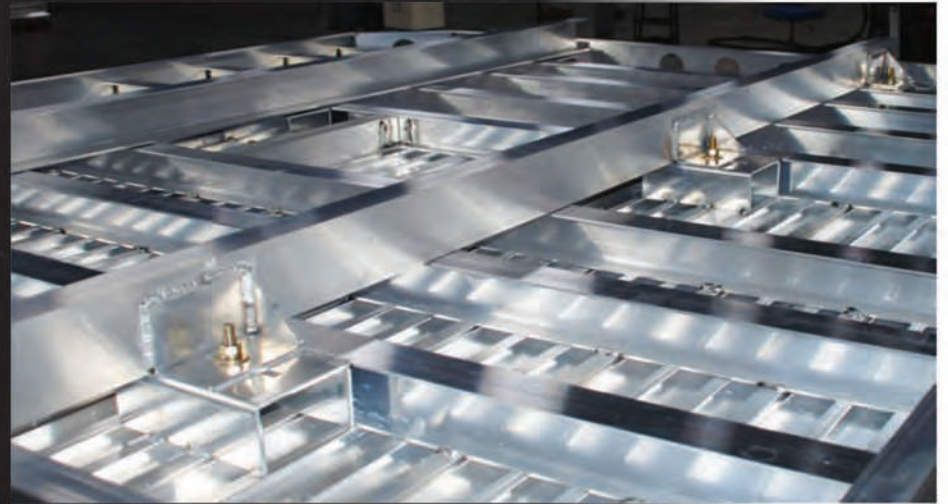

# HPX Series Complete Body Package

•Refer to HXB Series for Standad Features•

Drop Down  
Take off Sides

3 Drop Door  
Underbodies

Drawer  
Underbody

Drop Down  
Door Underbody

Fender  
with Flare

Mitered Rear Corners

Stainless Steel Latches

Stainless Steel Tiedowns  
all 4 Corners

**Adjustable Mounting  
Sills on Bed.  
Cab & Chassis Models  
are Welded and Gusseted  
on 34" Spread**

**Prefabbed Frame  
for Gooseneck Door  
Standard on all Beds  
Shortbed by Request**