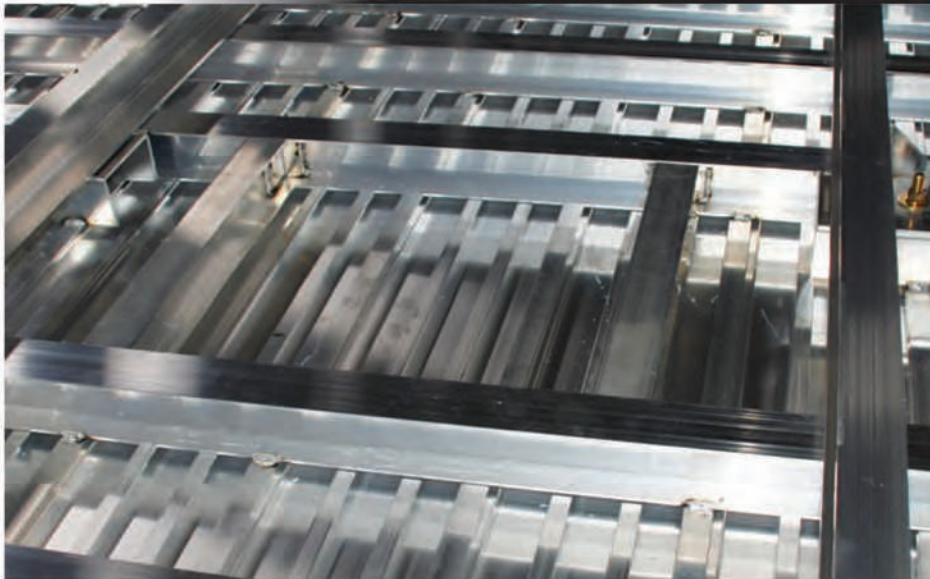

# HPX Series Complete Body Package

•Refer to HXB Series for Standad Features•

Drop Down  
Take off Sides

3 Drop Door  
Underbodies

Drawer  
Underbody

Drop Down  
Door Underbody

Fender  
with Flare

Mitered Rear Corners

Stainless Steel Latches

Stainless Steel Tiedowns  
all 4 Corners

**Adjustable Mounting  
Sills on Bed.  
Cab & Chassis Models  
are Welded and Gusseted  
on 34" Spread**

**Prefabbed Frame  
for Gooseneck Door  
Standard on all Beds  
Shortbed by Request**