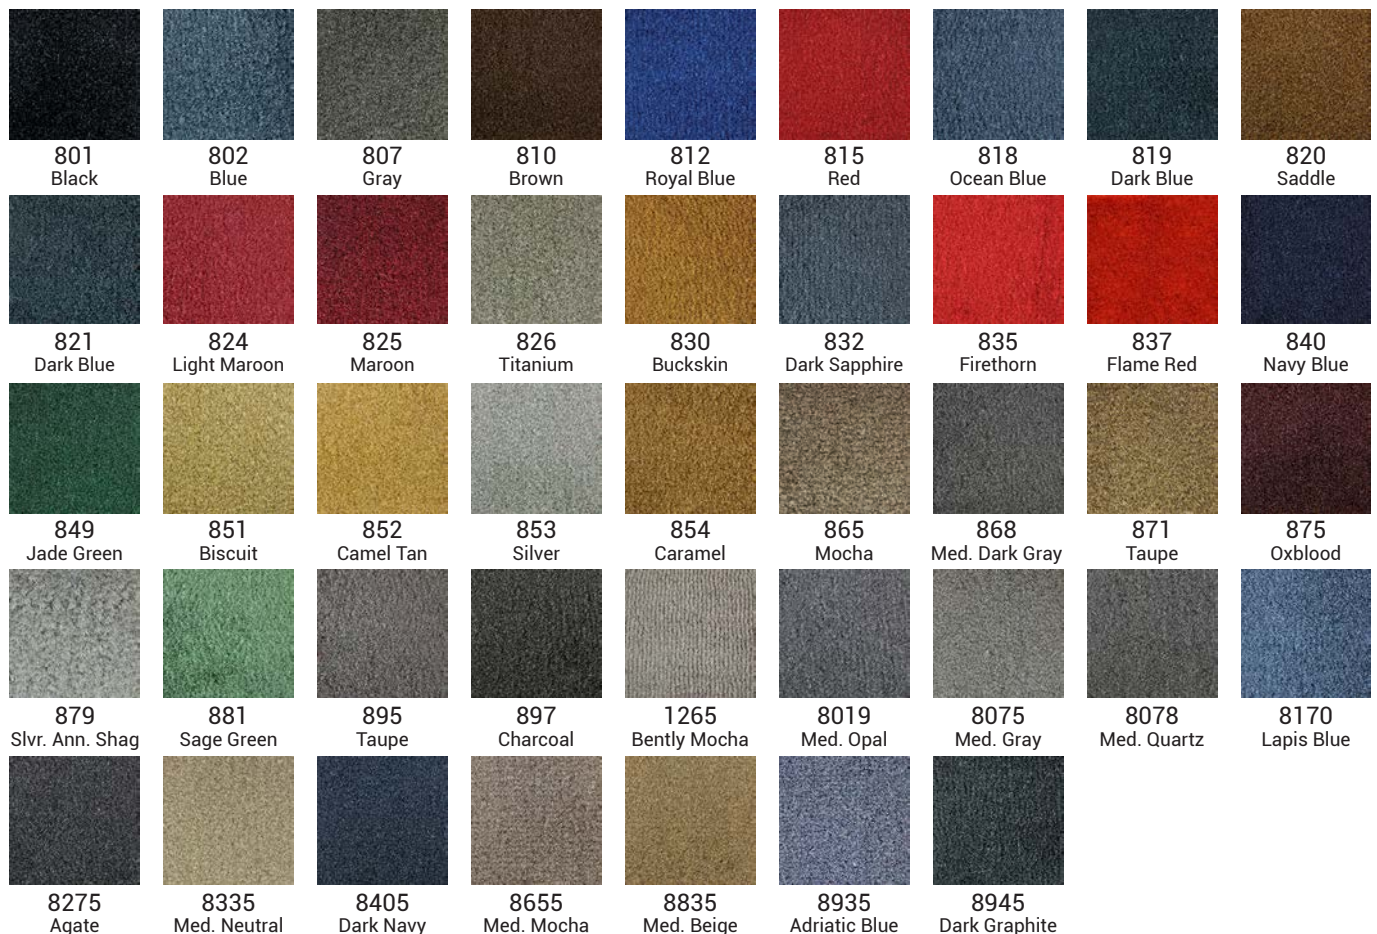

100% NYLON CUT PILE

(80" wide) Limited colors, call for availability. AVAILABLE FOR ALL VEHICLES MADE BETWEEN 1941-2006.