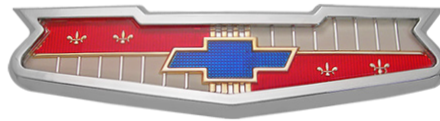

1. 1399 '57 Bel Air 6-cyl Trunk Emblem Assembly, Gold Bezel

Fuel Injection

1. 1453 '57 Fuel Injection Trunk Emblem
   Also Fits: '57 Corvette