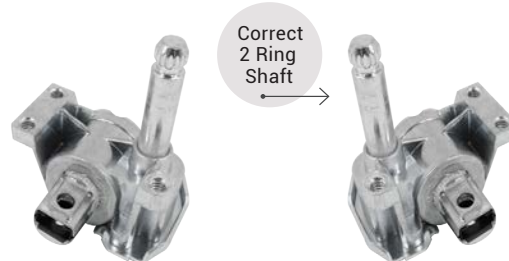

5265A

5265 '63-'64 Coupe Vent Wing
Regulator, Right Hand

5265A (Same as Above), Left Hand

5267

5267A

5267 '65-'67 Convertible Vent Wing
Regulator, Right Hand

5267A (Same as Above), Left Hand

5266