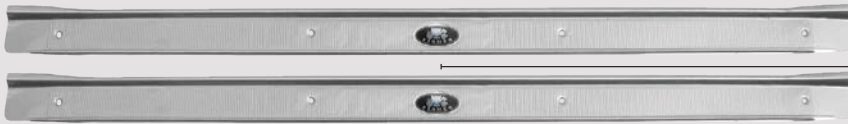

4150 '64-'67 A-Body Sill Plates, 2 Door Buick Skylark, Includes: Fasteners