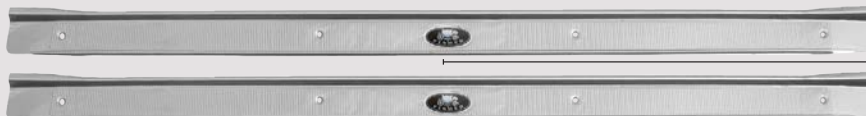

4150 '64-'67 GTO A-Body Sill Plates, Includes: Fasteners

OFFICIALLY LICENSED BY