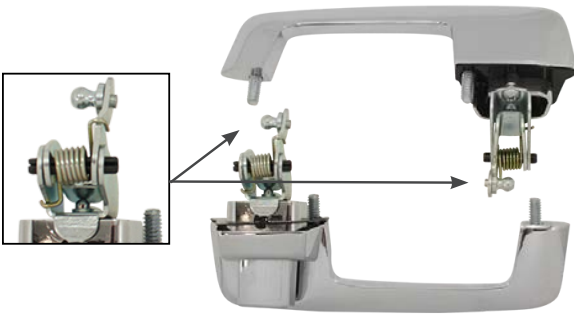

Right and left hand mechanism has clip/spring & ball assembled inward.

MP5233 '68-'70 B-Body Door Handle Assembly,
Includes: Fasteners, Fits: '68-'70 Coronet, Charger, Belvedere, Satellite, GTX & Road Runner
MP5233B Same as Above, Black Button