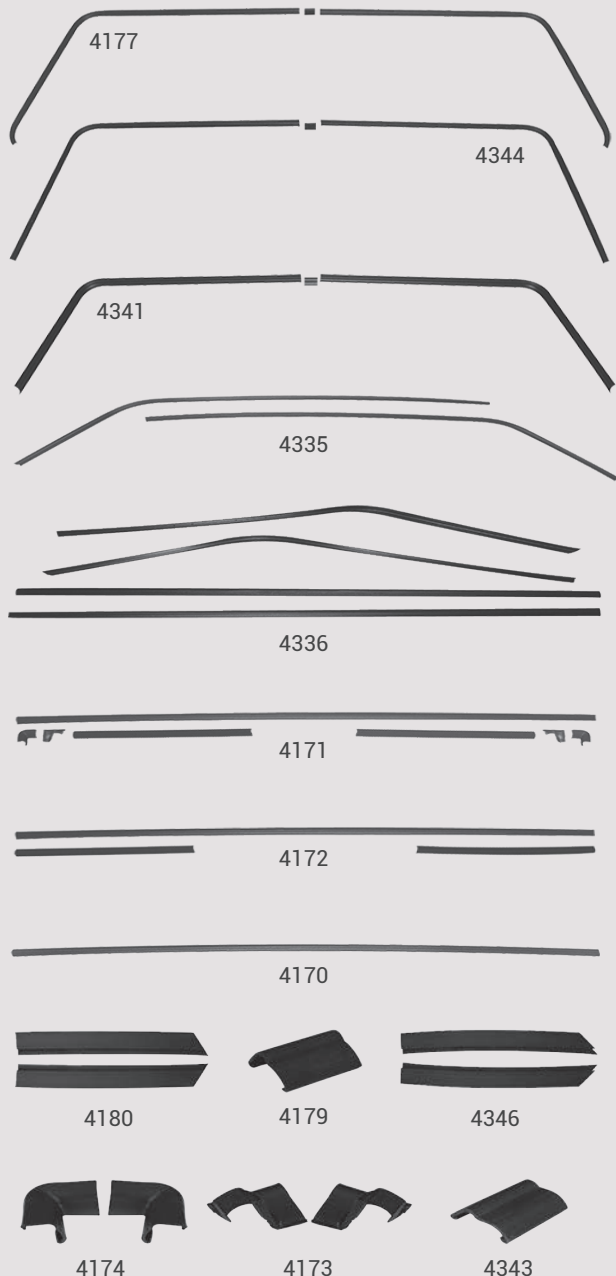

INTERIOR REAR WINDOW & WINDSHIELD TRIM

Trim Part's window trim is pre-bent and ready to install on your car. Window trim is available in black only, but is paintable to match your car's interior. Our window trim will not deteriorate from exposure to the sun's UV rays. It's easy to install as it snaps right into place, no fasteners required.

1964-65 2 & 4 DOOR SEDAN

(Also Fits: 1964-65 Oldsmobile Cutlass, 442 & F-85)

- 4177 Rear Window Trim
- 4179 Rear Window Center Cap
- 4170 Interior Upper Windshield Trim
- 4180 Rear Package Tray End Trim

1964-65 2 DOOR HARDTOP

- 4171 Rear Window Trim (7 Piece)
- 4172 Rear Window Trim (3 Piece) without Corners
- 4174 Upper Rear Window Corners
- 4173 Lower Rear Window Corners
- 4170 Interior Upper Windshield Trim

1964-65 STATION WAGON

- 4335 Rear Side Window Trim (2 Piece)

1964-67 STATION WAGON

- 4336 Rear Side Window Trim (4 Piece)

1966-67 2 & 4 DOOR SEDAN

(Also Fits: 1966-67 Oldsmobile Cutlass, 442 & F-85)

- 4344 Rear Window Trim (3 Piece)
- 4179 Rear Window Center Cap
- 4170 Interior Upper Windshield Trim
- 4346 Rear Package Tray End Trim

1966-67 2 DOOR HARDTOP

(Also Fits: 1966-67 Oldsmobile Cutlass, 442 & F-85)

- 4341 Rear Window Trim (3 Piece)
- 4343 Rear Window Center Cap
- 4170 Interior Upper Windshield Trim

OFFICIALLY LICENSED BY GM Restoration Parts

CAN WITHSTAND TEMPERATURES UP TO 220 DEGREES (F) - MADE FROM POLYOLEFINS, SO IT'S PAINTABLE
SUN AND HEAT WILL NOT DISTORT IN ANY WAY - SUPERIOR QUALITY, EXACT FIT