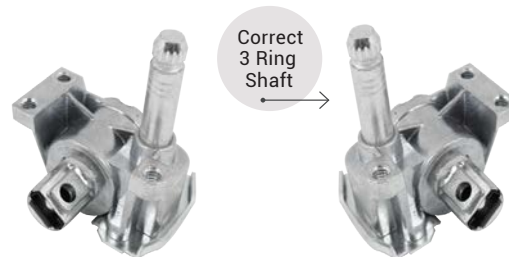

5265A

5265 '63-'64 Coupe Vent Wing
Regulator, Right Hand

5265A (Same as Above), Left Hand

5267

5267A

5267 '65-'67 Convertible Vent Wing
Regulator, Right Hand

5267A (Same as Above), Left Hand

5266