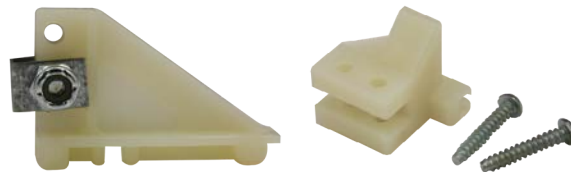

2030 '49-'52 Seat Adjustment Knob

Correct for both applications.

1004 '51-'58 Traffic Light Viewer Assembly
Also Fits: '47-'56 Pick Up Truck
Includes: Hardware

1018 '55-'67 Carburetor Linkage Bushing (10 piece)

1018A '55-'67 Carburetor Linkage Bushing

5156

5156A

5156 '57 Electric Wiper Switch Actuator Assembly

5156A '57 Electric Washer Switch Actuator Assembly

CHEVROLET

1958-1974 FULL SIZE CARS

Trim Parts manufactures GM-licensed restoration parts for Chevrolet and other GM cars/trucks. We are dedicated to manufacturing the highest quality products offered in the restoration industry. We use the original GM tooling under licensing from GM when tooling is available. Otherwise, Trim Parts engineers and builds in house tooling to meet the original GM specifications and quality.