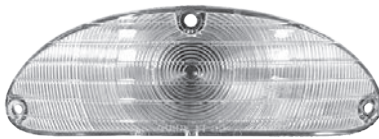

PARKING LIGHT LENSES

- A1025 '55 Parking Light Lens, Clear
- A1025A Amber
- A1025G Gasket for Above Lens