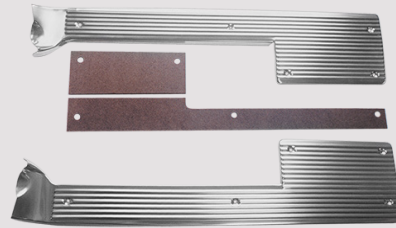

5263 '61-'62 Sill Plates w/ Spacers,
Includes: Fasteners