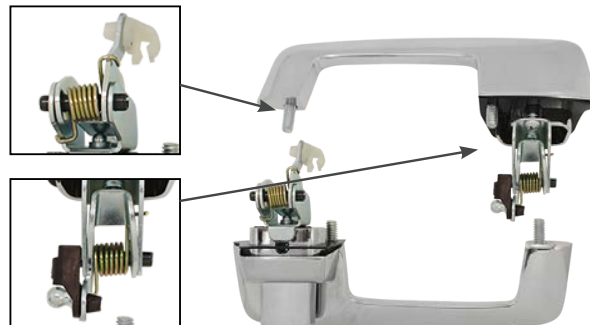

Right and left hand uses special mechanisms that each have the correct color white and black clips.

MP5235 '71-'76 A-Body Door Handle Assembly
Includes: Fasteners
Fits: '71-'76 Dart, Duster, Scamp
Valiant, '71-'72 Demon
& '72-'93 Pickup Truck