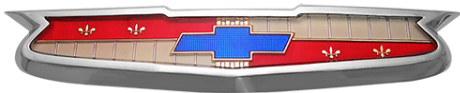

HOOD / GRILLE EMBLEMS & TRIM

1000 '53 Hood Emblem

1013 '54 Hood Emblem Assembly
Includes: Emblem, Bezel, Hardware

1010 Emblem Insert Only

1022 '55 Hood Emblem Assembly
Includes: Emblem, Bezel, Hardware

1020 Emblem Insert Only
Also Fits: '55 Trunk, '56-'57 6-cyl Trunk (150 & 210 Series), '57 Bel Air Trunk & '58 6-cyl Trunk