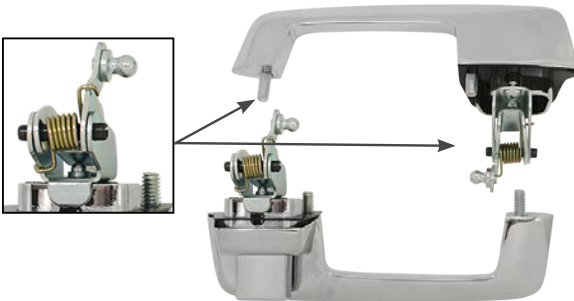

Right and left hand mechanism has clip/spring & ball assembled inward.

MP5233 '68-'70 B-Body Door Handle Assembly,
Includes: Fasteners, Fits: '68-'70 Coronet, Charger, Belvedere, Satellite, GTX & Road Runner
MP5233B Same as Above, Black Button