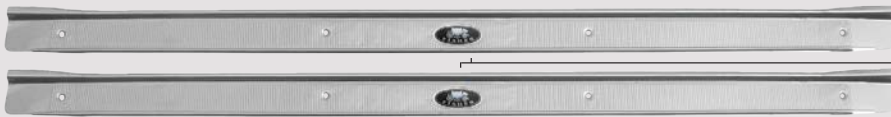

4150 '64-'67 A-Body Sill Plates, All 2 Door, Includes: Fasteners Also Fits: El Camino, Pontiac GTO and Skylark