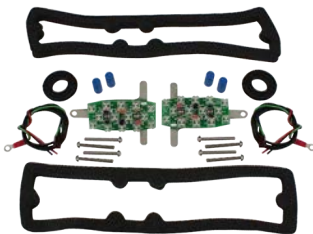

Large back up lens.

- A3063 '71L-'72, Tail Light Lens, Right
- A3063A (Same as Above), Left
- A3063G Gasket for Above Lens

L.E.D CONVERSION KITS

- 3046 '66-'67 L.E.D. Tail Light Conversion

- 3054 '68-'69 L.E.D. Tail Light Conversion