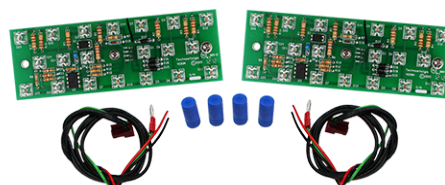

9101 '67-'72 Chevy Fleetside L.E.D. Tail Light Conversion Kit