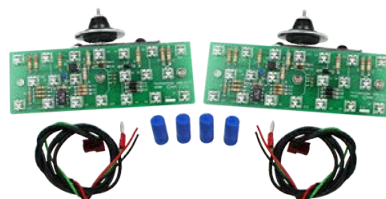

- 6860 '70-'73 License Lamp Lens, with Gasket, (2 Required Per Car)

- A6768 '74-'77 License Lamp Lens

L.E.D. CONVERSION KITS

6650 '67-68 L.E.D. Conversion

6699 '69 L.E.D. Conversion

MARKER LIGHT ASSEMBLIES