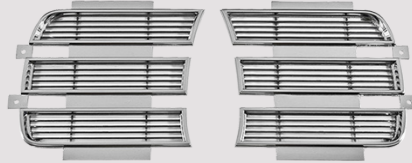

TRUNK & REAR PANEL EMBLEMS

- 6838 '75-'77 Trunk Emblem Assembly, Red, White and Blue Includes Fasteners
- 6839 Orange, Black & Red Includes Fasteners

- 6997 '85-'86 Rear Panel Emblem, "Berlinetta" Includes: Fasteners

- 6771 '69 Rear Emblem "Z-28" Includes: Fasteners

GAS LID & FUEL DOOR EMBLEMS

Fasteners included.

- 6950 '80-'81 Fuel Door Emblem, Silver
- 6951 Charcoal
- 6952 Blue
- 6953 Green
- 6954 Gold
- 6955 Red
- 6956 Orange

1969 HEADLIGHT DOORS

The 1969 outer headlight doors come primed and ready to be painted to match your car body color. We care about the quality of our products. When original GM tooling can be located, Trim Parts' skilled craftsman restore and rebuild the molds and dies, and produce beautiful accurate parts right here in our facility.

Original GM tooling used.

Original GM tooling used.

6748 '69 RS Headlight Door Hinge Plate, Right

6749 (Same as Above), Left