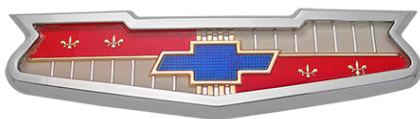

TRUNK / REAR PANEL EMBLEMS

- 1394 '58 6-cyl Trunk Emblem Assembly
  Includes: Bezel, Hardware
- 1020 Emblem Insert Only

- 2049 '59 Plastic Trunk Emblem

- 1306 '60 6-cyl Trunk Emblem Assembly
  Includes: Bezel, Hardware
- 1302 Emblem Insert Only

TRUNK / REAR PANEL EMBLEMS

- 2091 '60 "283" V-8 Trunk Emblem Assembly
  Includes: Bezel, Hardware
- 2090 Emblem Insert Only

- 2093 '60 "348" V-8 Trunk Emblem
  Also Fits: '60 El Camino Tailgate with
  "348" Engine, Included: Fasteners

- 2088 '60 V-8 Trunk Lid "V"
  Also Fits: Station Wagon and
  '60 El Camino, Included: Fasteners

1965 IMPALA "SS" REAR PANEL MOLDING & CORNERS

These high quality rear moldings are formed without wrinkles or creases. The correct, detailed painting also enhances the beauty of these GM-licensed reproductions. NOTE: The 1965 Caprice models used the same corner moldings as the SS units, however, the center molding is not available for Caprice.

- 2463 '65 Impala "SS" Rear Panel Molding, Includes: Emblems, Mounting Brackets
- 2463S '65 Impala "SS" Rear Panel Molding, Includes: Emblems, Mounting Brackets (Black Cars Only)
- 2463A '65 Impala "SS" and Caprice Rear Corner Molding, Right Side, Black
- 2463B Left Side, Black
- 2463C Right Side, Black and Gray
- 2463D Left Side, Black and Gray
- 2461 '65 Impala "SS" Rear Lower Molding Emblem "Chevrolet"
- 2462 '65 Rear Lower Molding Emblem "Impala SS"
- C2463 '63-'65 Impala "SS" & Caprice Rear Panel Molding Nut