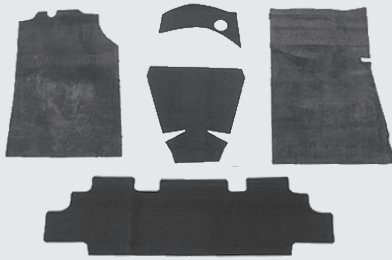

EL CAMINO

YEAR	DETAIL	PART #
1964-72	Sound Deadener, Complete Kit	SD4800

KIT INCLUDES:

Driver & Passenger Front Floor, Console, Under Front Seat