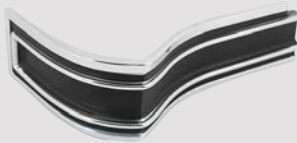

- 2463 '65 Impala "SS" Rear Panel Molding, Includes: Emblems, Mounting Brackets
- 2463S '65 Impala "SS" Rear Panel Molding, Includes: Emblems, Mounting Brackets (Black Cars Only)
- 2463A '65 Impala "SS" and Caprice Rear Corner Molding, Right Side, Black
- 2463B Left Side, Black
- 2463C Right Side, Black and Gray
- 2463D Left Side, Black and Gray
- 2461 '65 Impala "SS" Rear Lower Molding Emblem "Chevrolet"
- 2462 '65 Rear Lower Molding Emblem "Impala SS"
- C2463 '63-'65 Impala "SS" & Caprice Rear Panel Molding Nut