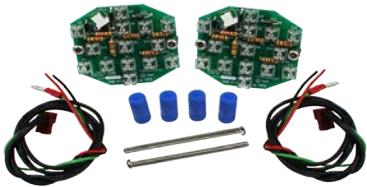

- 4320 '66 Rear Lamp Bezel Kit (8 Retainers/ 8 Screws)

LICENSE LAMP LENSES

- A2190 '66-'70 License Light Lens,
Also Fits: '72 Wagon
- A2190G Gasket for Lenses

L.E.D. CONVERSION KITS

- 4214 '67 Tail L.E.D. Light Conversion Kit
- 4403 '71-'72 Tail Light Conversion Kit