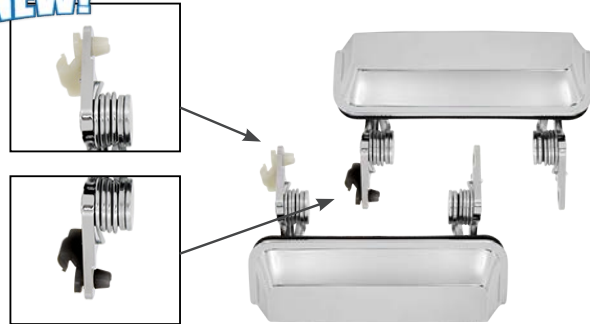

EXTERIOR DOOR HANDLES

NEW!