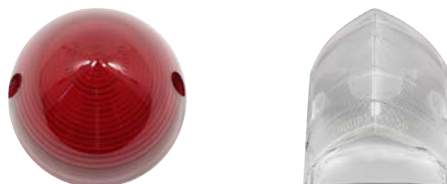

TAIL LIGHT & BACK UP LIGHT LENSES

A1022 A1023

- A1022 '55 Back Up Light Lens, Clear
- A1023 Custom Red

A1019 A1019C-Clear A1020B

- A1019 '55 Bowtie Tail Light Lens, Red
- A1019C Red with Chrome Bowtie
- A1019C-Clear Clear with Chrome Bowtie
- A1020B Red with Blue Bowtie, Chrome Trim
- A1020G Gasket for Lenses