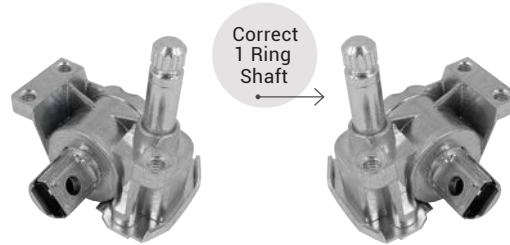

MISCELLANEOUS INTERIOR

5601 (Same as Above), Left Hand

5602 '84-'85 Door Panel Insert without power locks, Right Hand

5300 Package of 100

MISCELLANEOUS INTERIOR

Cast with a quality zinc alloy from a GM-licensed mold.
Individually hand assembled and guaranteed quality.

5265

5265A

5267

5267A

5266

5266A

5266A (Same as Above), Left Hand