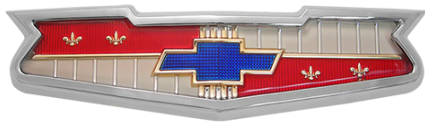

HOOD / GRILLE EMBLEMS & TRIM

1000 '53 Hood Emblem

1013 '54 Hood Emblem Assembly
Includes: Emblem, Bezel, Hardware

1010 Emblem Insert Only

1022 '55 Hood Emblem Assembly
Includes: Emblem, Bezel, Hardware

1020 Emblem Insert Only
Also Fits: '55 Trunk, '56-'57 6-cyl Trunk (150 & 210 Series), '57 Bel Air Trunk & '58 6-cyl Trunk