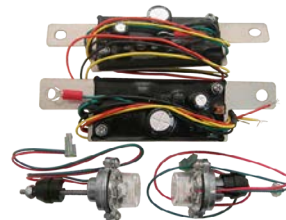

1006 '41-'48 L.E.D. Tail Lamp Assembly

1019S '55 Chevy L.E.D. Conversion Kit
1019S-Flasher Electronic Flasher Module (Note: Needed only if car has no front turn signal at all or if it has an L.E.D. turn signal.)

1379S '56 Chevy L.E.D. Conversion Kit

1479S '57 Chevy L.E.D. Conversion Kit

1482 '57 Front Combination Lamp L.E.D. (Daytime running light, running light, parking light, turn signal indicator.)

L.E.D. THIRD BRAKE LIGHT ASSEMBLIES