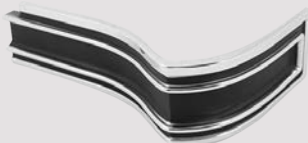

- 2463 '65 Impala "SS" Rear Panel Molding, Includes: Emblems, Mounting Brackets
- 2463S '65 Impala "SS" Rear Panel Molding, Includes: Emblems, Mounting Brackets (Black Cars Only)
- 2463A '65 Impala "SS" and Caprice Rear Corner Molding, Right Side, Black
- 2463B Left Side, Black
- 2463C Right Side, Black and Gray
- 2463D Left Side, Black and Gray
- 2461 '65 Impala "SS" Rear Lower Molding Emblem "Chevrolet"
- 2462 '65 Rear Lower Molding Emblem "Impala SS"
- C2463 '63-'65 Impala "SS" & Caprice Rear Panel Molding Nut