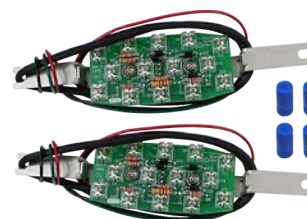

L.E.D. CONVERSION KITS

9099 '60-'66 Chevy Fleetside L.E.D. Tail Light Conversion Kit