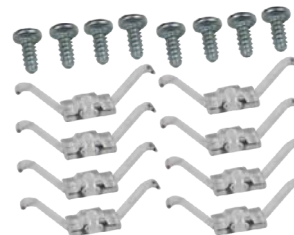

REAR LAMP RETAINER KIT

- 4320 '66 Rear Lamp Bezel Kit (8 Retainers/ 8 Screws)