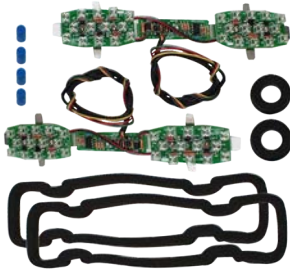

L.E.D. CONVERSION KITS

1648 '70-'72 Tail Light Lens
L.E.D. Conversion Kit

MISCELLANEOUS EXTERIOR

1646 '70-'71 Lower Panel
Molding Extension

1647 '70-'72 Upper Tail Light Bezel

The only GM-licensed, USA made grille.