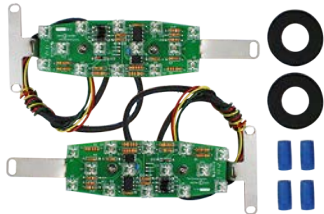

Large back up lens.

- A3063 '71L-'72, Tail Light Lens, Right
- A3063A (Same as Above), Left
- A3063G Gasket for Above Lens

L.E.D CONVERSION KITS

- 3046 '66-'67 L.E.D. Tail Light Conversion

- 3054 '68-'69 L.E.D. Tail Light Conversion