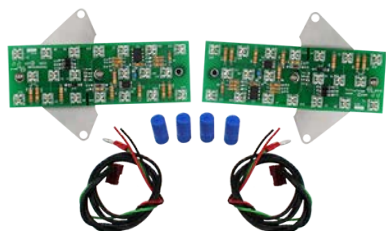

- 6860 '70-'73 License Lamp Lens, with Gasket, (2 Required Per Car)

- A6768 '74-'77 License Lamp Lens

L.E.D. CONVERSION KITS

6650 '67-68 L.E.D. Conversion

6699 '69 L.E.D. Conversion

MARKER LIGHT ASSEMBLIES