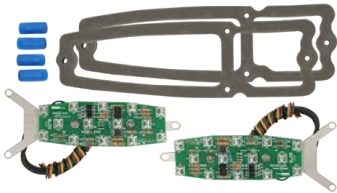

Large back up lens.

- A3063 '71L-'72, Tail Light Lens, Right
- A3063A (Same as Above), Left
- A3063G Gasket for Above Lens

L.E.D CONVERSION KITS

- 3046 '66-'67 L.E.D. Tail Light Conversion

- 3054 '68-'69 L.E.D. Tail Light Conversion