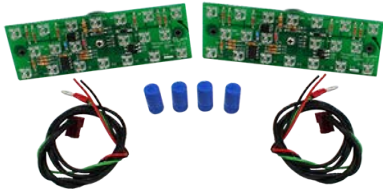

- 4320 '66 Rear Lamp Bezel Kit (8 Retainers/ 8 Screws)

LICENSE LAMP LENSES

- A2190 '66-'70 License Light Lens,
Also Fits: '72 Wagon
- A2190G Gasket for Lenses

L.E.D. CONVERSION KITS

- 4214 '67 Tail L.E.D. Light Conversion Kit
- 4403 '71-'72 Tail Light Conversion Kit