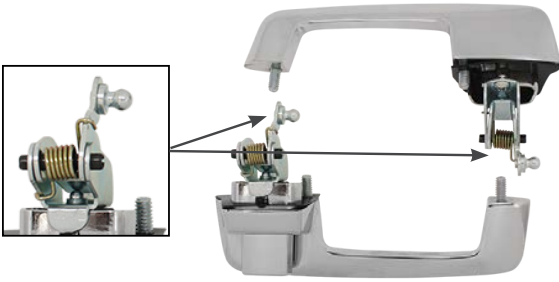

EXTERIOR DOOR HANDLES

Left hand mechanism has clip/spring & ball assembled outward.

MP5231 '68-'70 B-Body Door Handle Assembly
Includes: Fasteners, Fits: '68-'70 Coronet, Charger, Belvedere, Satellite, GTX & Road Runner