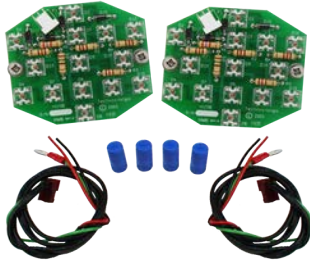

L.E.D. CONVERSION KITS

2248 '63-'65 L.E.D. Conversion Kit
2 Pair Required, for Impala