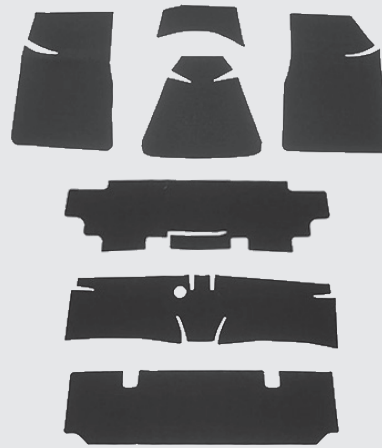

NOVA

YEAR	DETAIL	PART #
1968-74	Sound Deadener, Complete Kit.....	SD3100

KIT INCLUDES:

Driver & Passenger Front Floor, Console, Under Front Seat, Behind Front Seat, Under Rear Seat