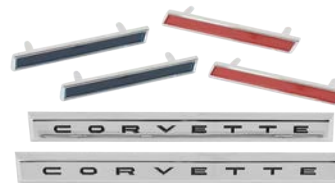

Fuel Injection

- 1452 '57 Fuel Injection Emblem
 Includes: Fasteners

- 5155 '58-'60 X-Flag Emblem
 Includes: Fasteners

Fuel Injection

- 5153 '58-'61 Emblem, "Fuel Injection"
 Includes: Fasteners

- 5154A '61 Front Fender Emblem Kit
 4 Piece Side Bar Set & 2 Piece Fender Emblems, Includes: Fasteners
 5152 Bars Only
 5154 Emblems Only