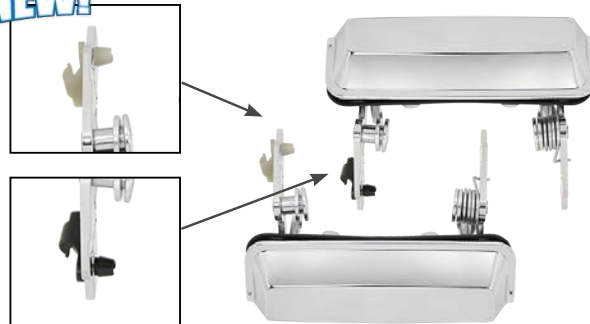

White clip on right hand and black clip on left hand.

MP5240 '71-'72 B-Body Door Handle Assembly
Includes: Fasteners
Fits: Sattelite, GTX, Road Runner
Coronet, Charger, Super Bee

NEW!

White clip on right hand and black clip on left hand.

MP5245 '73-'74 B-Body Door Handle Assembly
Includes: Fasteners
Fits: Sattelite, Road Runner
Coronet, Charger