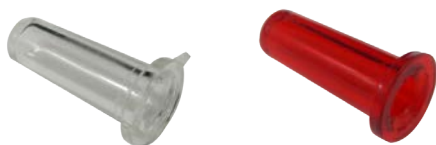

5851E '68-'73 License Lamp Fiber Optic
Sensor, Clear

5851F Red