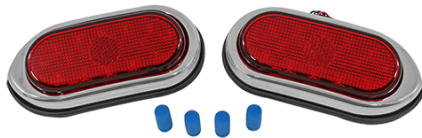

LICENSE LAMP LENSES

A1475

A1483

A1475 '55-'56 License Lamp Lens
A1483 '57 License Plate Light Lens with Silver Paint, Includes: Gasket

L.E.D. CONVERSION KITS

1005 '40 L.E.D. Tail Lamp Assembly

L.E.D. CONVERSION KITS