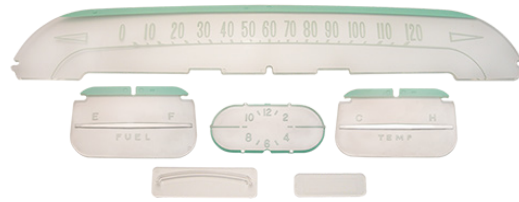

INTERIOR LENSES & BEZELS

INSTRUMENT

2010 '58 Instrument Lenses (6 Piece Set)
Includes: Speedometer, Gasoline,
Temperature, Clock
Transmission Indicator,
and Odometer Lens
2011 '58 Speedometer Face
2012 '58 Gasoline Face
2013 '58 Temperature Face
2014 '58 Clock Face
2015 '58 Transmission Indicator
Illuminator
2016 '58 Odometer Lens