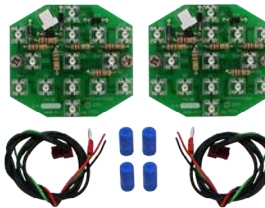

LICENSE LAMP LENSES

A1475

A1483

A1475 '55-'56 License Lamp Lens
A1483 '57 License Plate Light Lens with Silver Paint, Includes: Gasket

L.E.D. CONVERSION KITS

1005 '40 L.E.D. Tail Lamp Assembly

L.E.D. CONVERSION KITS

1006 '41-'48 L.E.D. Tail Lamp Assembly

1019S '55 Chevy L.E.D. Conversion Kit
1019S-Flasher Electronic Flasher Module (Note: Needed only if car has no front turn signal at all or if it has an L.E.D. turn signal.)