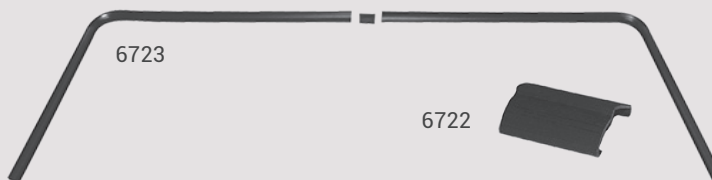

- 6723 '67-'68 Rear Window Trim, 3 Piece, Note: Will fit 1969 Firebird but is not correct finish
- 6722 Rear Window Center Cap

- 6721 '67 Interior Upper Windshield Trim
- 6800 '68 Interior Upper Windshield Trim