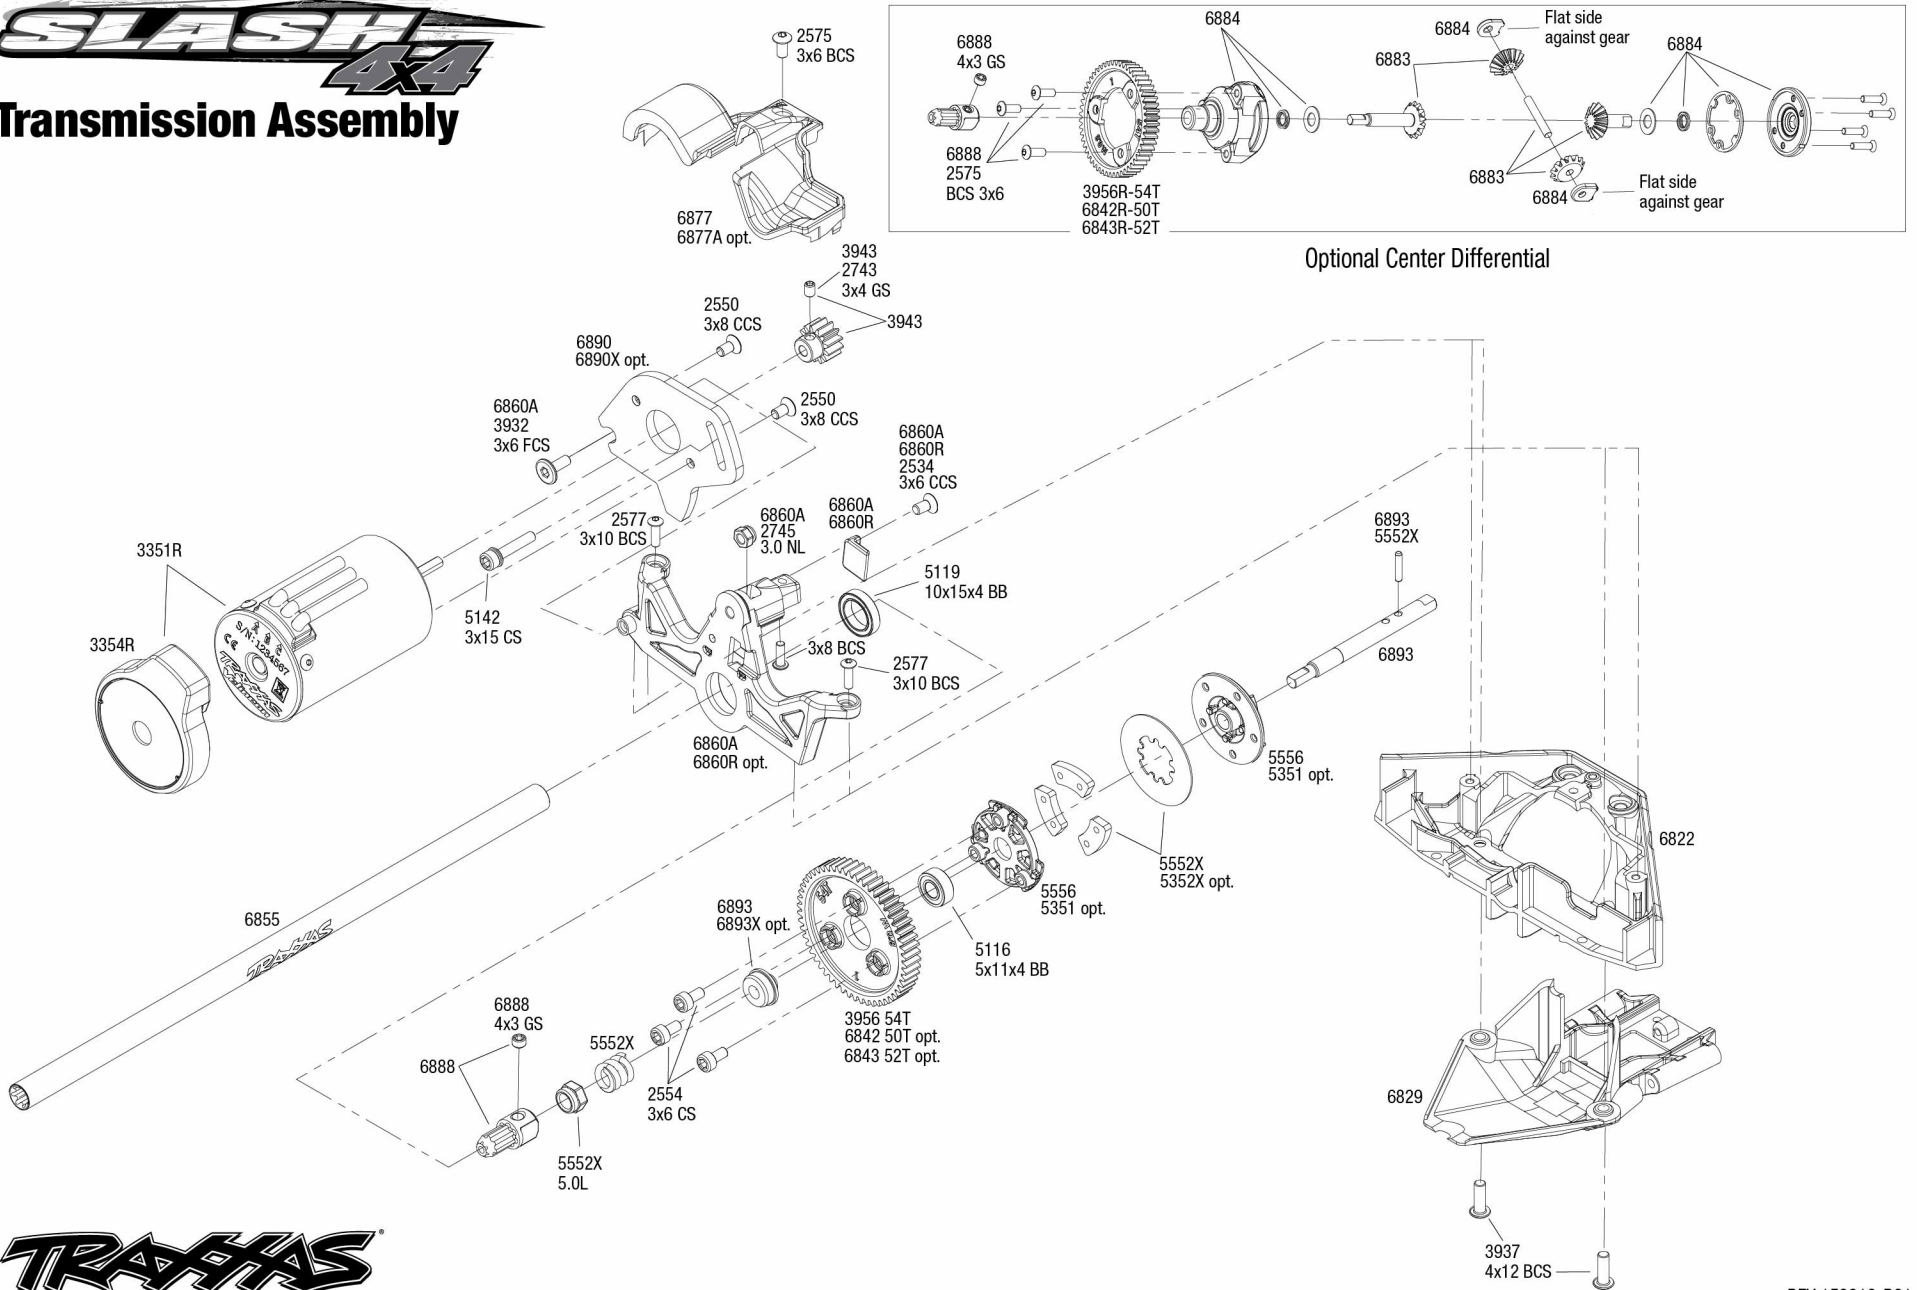

SLASH 4x4

Transmission Assembly

See Parts List for a complete listing of optional accessories.

REV 150910-R01
Specifications on this page are subject to change without notice. Every attempt has been made to ensure the accuracy of this drawing, however Traxxas cannot be held responsible for typographical or other errors.