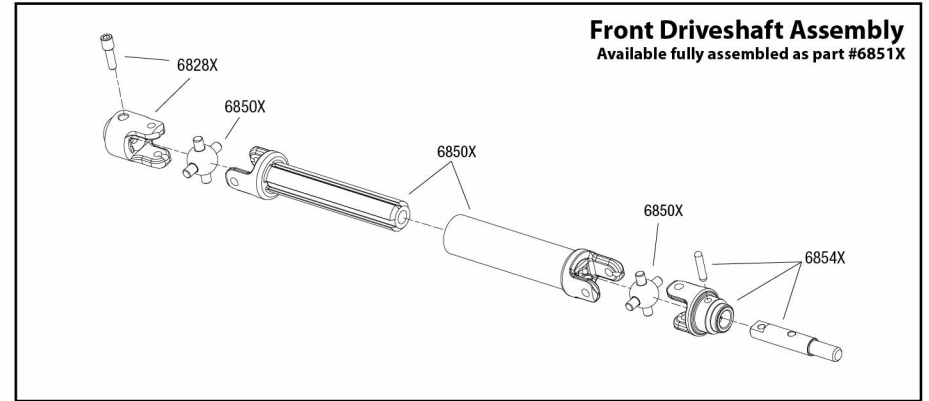

Driveshafts

Modular Assembly

Driveshaft Assembly

SLASH 4x4

Wheel and Tire Chart

Traxxas SCT Wheels

Split Spoke Wheels

Wheels*		Traxxas SCT Tires with Foam Inserts		BFGoodrich® Mud Terrain™ T/A Tires with Foam Inserts		Kumho Road Venture MT tires with Foam Inserts	
		5871	S1 Ultra-Soft Racing Compound 5871R	6871	S1 Ultra-Soft Racing Compound 6871R	6870	S1 Ultra-Soft Racing Compound 6870R
Wheels*		Assembled Wheels and Tires		Assembled Wheels and Tires		Assembled Wheels and Tires	
Satin Beadlock/ Satin Wheel - Slash Rear or Slash 4x4 Front/Rear	5872	5873	-	-	-	-	-
Satin Beadlock/ Satin Wheel - Slash Front	5874	5875	-	-	-	-	-
Red Beadlock/ Satin Wheel - Slash Rear or Slash 4x4 Front/Rear	5872A	5873A	5873R	-	-	-	-
Red Beadlock/ Satin Wheel - Slash Front	5874A	5875A	5875R	-	-	-	-
Black Beadlock/ Satin Wheel - Slash Rear or Slash 4x4 Front/Rear	5872X	5873X	-	5878	-	5880X	-
Black Beadlock/ Satin Wheel - Slash Front	5874X	5875X	-	5879	-	5881X	-
Red Beadlock/ Chrome Wheel - Slash Rear or Slash 4x4 Front/Rear	5868	-	-	5867	-	-	-
Red Beadlock/ Chrome Wheel - Slash Front	5870	-	-	5869	-	-	-
Green Beadlock/ Chrome Wheel - Slash Front	5866	-	-	5865	-	-	-
Green Beadlock/ Chrome Wheel - Slash Rear or Slash 4x4 Front/Rear	6875	-	-	6876	-	-	-
Orange Beadlock/ Black Wheel - Slash Front	5870X	5864	-	-	-	-	-
Orange Beadlock/ Black Wheel -Slash Rear or Slash 4x4 Front/Rear	5868X	5863	-	-	-	-	-
Black Beadlock/ Satin Wheel - Slash Rear or Slash 4x4 Front/Rear	6872	-	-	6873	6873X	6874	6874R
Black Beadlock/ Satin Wheel - Slash Front	5876	-	-	5877	-	5882	5882R
Red Beadlock/ Chrome Wheel - Slash Rear or Slash 4x4 Front/Rear	6872A	-	-	6873A	6873R	-	-
Red Beadlock/ Chrome Wheel - Slash Front	5876A	-	-	5877A	5877R	-	-
Green Beadlock/ Chrome Wheel - Slash Rear or Slash 4x4 Front/Rear Front	6872X	-	-	-	-	-	-
Satin Beadlock/ Black Wheel - Slash Front	5886	-	-	5885	-	-	-
Satin Beadlock/ Black Wheel - Slash Rear or Slash 4x4 Front/Rear	5884	-	-	5883	-	-	-
Blue Beadlock/ Black Wheel - Slash Front	5886A	-	-	5885A	-	-	-
Blue Beadlock/ Black Wheel - Slash Rear or Slash 4x4 Front/Rear	5884A	-	-	5883A	-	-	-