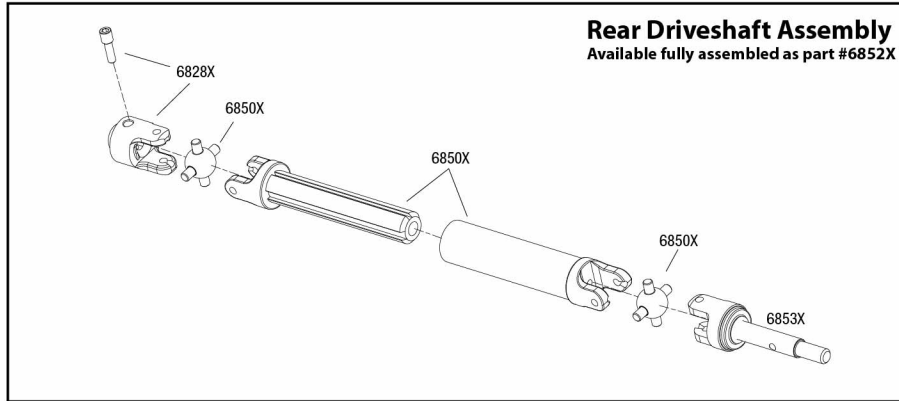

Driveshafts

Modular Assembly

Driveshaft Assembly

SLASH 4x4

Wheel and Tire Chart

Traxxas SCT Wheels

Split Spoke Wheels

Wheels*		Traxxas SCT Tires with Foam Inserts		BFGoodrich® Mud Terrain™ T/A Tires with Foam Inserts		Kumho Road Venture MT tires with Foam Inserts	
		5871	S1 Ultra-Soft Racing Compound 5871R	6871	S1 Ultra-Soft Racing Compound 6871R	6870	S1 Ultra-Soft Racing Compound 6870R
Wheels*		Assembled Wheels and Tires		Assembled Wheels and Tires		Assembled Wheels and Tires	
Satin Beadlock/ Satin Wheel - Slash Rear or Slash 4x4 Front/Rear	5872	5873	-	-	-	-	-
Satin Beadlock/ Satin Wheel - Slash Front	5874	5875	-	-	-	-	-
Red Beadlock/ Satin Wheel - Slash Rear or Slash 4x4 Front/Rear	5872A	5873A	5873R	-	-	-	-
Red Beadlock/ Satin Wheel - Slash Front	5874A	5875A	5875R	-	-	-	-
Black Beadlock/ Satin Wheel - Slash Rear or Slash 4x4 Front/Rear	5872X	5873X	-	5878	-	5880X	-
Black Beadlock/ Satin Wheel - Slash Front	5874X	5875X	-	5879	-	5881X	-
Red Beadlock/ Chrome Wheel - Slash Rear or Slash 4x4 Front/Rear	5868	-	-	5867	-	-	-
Red Beadlock/ Chrome Wheel - Slash Front	5870	-	-	5869	-	-	-
Green Beadlock/ Chrome Wheel - Slash Front	5866	-	-	5865	-	-	-
Green Beadlock/ Chrome Wheel - Slash Rear or Slash 4x4 Front/Rear	6875	-	-	6876	-	-	-
Orange Beadlock/ Black Wheel - Slash Front	5870X	5864	-	-	-	-	-
Orange Beadlock/ Black Wheel -Slash Rear or Slash 4x4 Front/Rear	5868X	5863	-	-	-	-	-
Black Beadlock/ Satin Wheel - Slash Rear or Slash 4x4 Front/Rear	6872	-	-	6873	6873X	6874	6874R
Black Beadlock/ Satin Wheel - Slash Front	5876	-	-	5877	-	5882	5882R
Red Beadlock/ Chrome Wheel - Slash Rear or Slash 4x4 Front/Rear	6872A	-	-	6873A	6873R	-	-
Red Beadlock/ Chrome Wheel - Slash Front	5876A	-	-	5877A	5877R	-	-
Green Beadlock/ Chrome Wheel - Slash Rear or Slash 4x4 Front/Rear Front	6872X	-	-	-	-	-	-
Satin Beadlock/ Black Wheel - Slash Front	5886	-	-	5885	-	-	-
Satin Beadlock/ Black Wheel - Slash Rear or Slash 4x4 Front/Rear	5884	-	-	5883	-	-	-
Blue Beadlock/ Black Wheel - Slash Front	5886A	-	-	5885A	-	-	-
Blue Beadlock/ Black Wheel - Slash Rear or Slash 4x4 Front/Rear	5884A	-	-	5883A	-	-	-