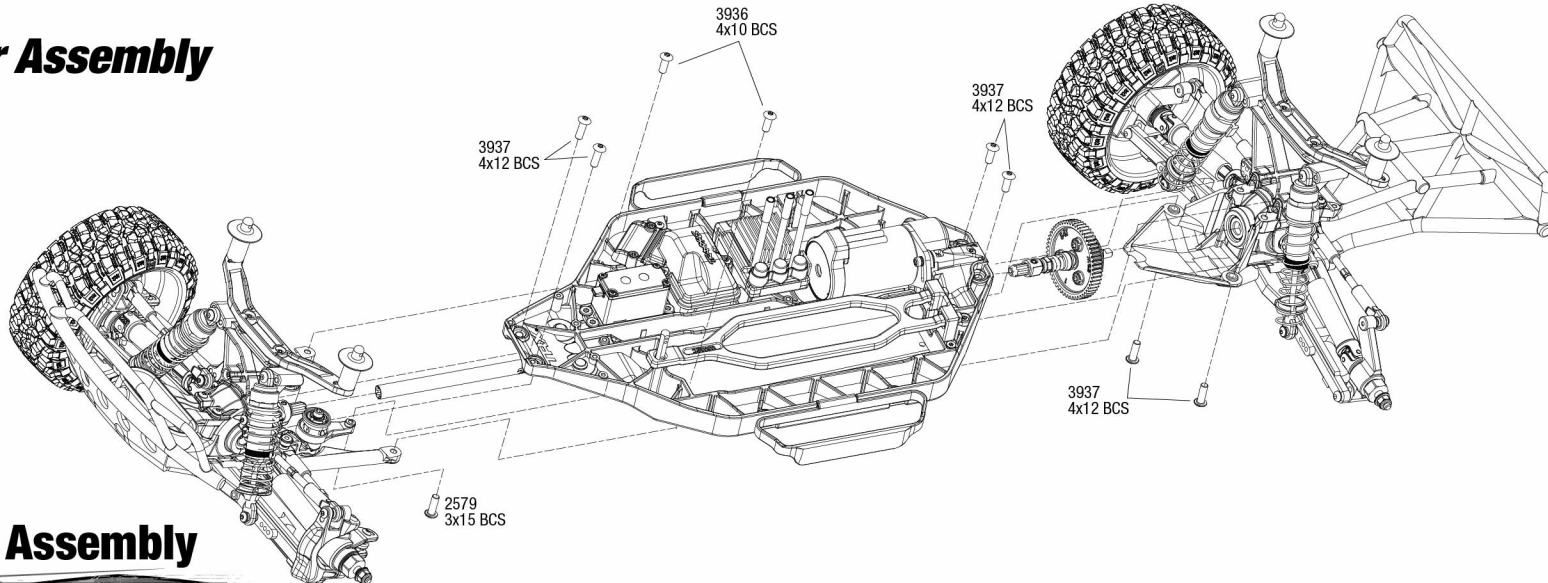

Driveshafts

Modular Assembly

Driveshaft Assembly

SLASH 4x4

Wheel and Tire Chart

Traxxas SCT Wheels

Split Spoke Wheels

Wheels*		Traxxas SCT Tires with Foam Inserts		BFGoodrich® Mud Terrain™ T/A Tires with Foam Inserts		Kumho Road Venture MT tires with Foam Inserts	
		5871	S1 Ultra-Soft Racing Compound 5871R	6871	S1 Ultra-Soft Racing Compound 6871R	6870	S1 Ultra-Soft Racing Compound 6870R
Wheels*		Assembled Wheels and Tires		Assembled Wheels and Tires		Assembled Wheels and Tires	
Satin Beadlock/ Satin Wheel - Slash Rear or Slash 4x4 Front/Rear	5872	5873	-	-	-	-	-
Satin Beadlock/ Satin Wheel - Slash Front	5874	5875	-	-	-	-	-
Red Beadlock/ Satin Wheel - Slash Rear or Slash 4x4 Front/Rear	5872A	5873A	5873R	-	-	-	-
Red Beadlock/ Satin Wheel - Slash Front	5874A	5875A	5875R	-	-	-	-
Black Beadlock/ Satin Wheel - Slash Rear or Slash 4x4 Front/Rear	5872X	5873X	-	5878	-	5880X	-
Black Beadlock/ Satin Wheel - Slash Front	5874X	5875X	-	5879	-	5881X	-
Red Beadlock/ Chrome Wheel - Slash Rear or Slash 4x4 Front/Rear	5868	-	-	5867	-	-	-
Red Beadlock/ Chrome Wheel - Slash Front	5870	-	-	5869	-	-	-
Green Beadlock/ Chrome Wheel - Slash Front	5866	-	-	5865	-	-	-
Green Beadlock/ Chrome Wheel - Slash Rear or Slash 4x4 Front/Rear	6875	-	-	6876	-	-	-
Orange Beadlock/ Black Wheel - Slash Front	5870X	5864	-	-	-	-	-
Orange Beadlock/ Black Wheel -Slash Rear or Slash 4x4 Front/Rear	5868X	5863	-	-	-	-	-
Black Beadlock/ Satin Wheel - Slash Rear or Slash 4x4 Front/Rear	6872	-	-	6873	6873X	6874	6874R
Black Beadlock/ Satin Wheel - Slash Front	5876	-	-	5877	-	5882	5882R
Red Beadlock/ Chrome Wheel - Slash Rear or Slash 4x4 Front/Rear	6872A	-	-	6873A	6873R	-	-
Red Beadlock/ Chrome Wheel - Slash Front	5876A	-	-	5877A	5877R	-	-
Green Beadlock/ Chrome Wheel - Slash Rear or Slash 4x4 Front/Rear Front	6872X	-	-	-	-	-	-
Satin Beadlock/ Black Wheel - Slash Front	5886	-	-	5885	-	-	-
Satin Beadlock/ Black Wheel - Slash Rear or Slash 4x4 Front/Rear	5884	-	-	5883	-	-	-
Blue Beadlock/ Black Wheel - Slash Front	5886A	-	-	5885A	-	-	-
Blue Beadlock/ Black Wheel - Slash Rear or Slash 4x4 Front/Rear	5884A	-	-	5883A	-	-	-