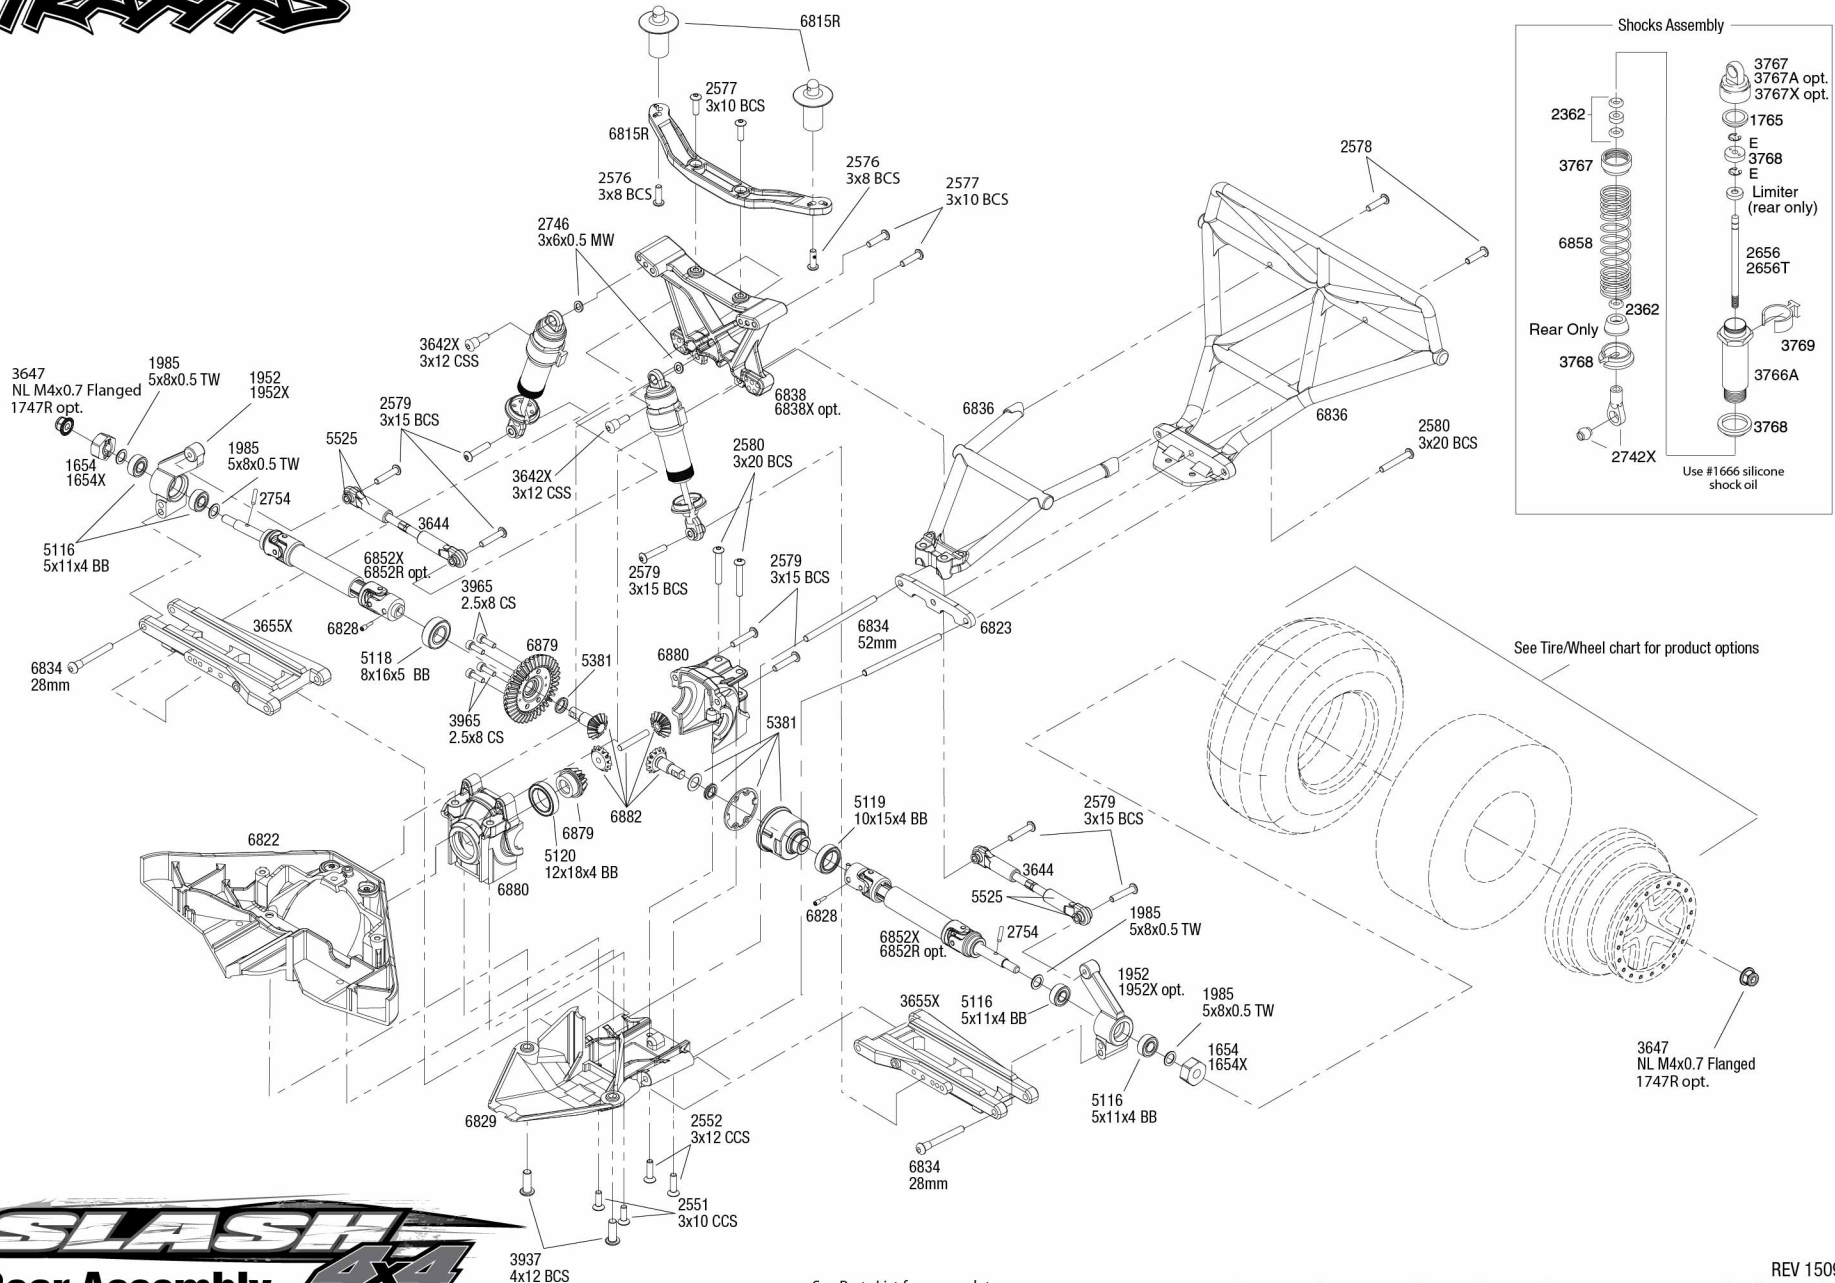

Driveshafts

Modular Assembly

Driveshaft Assembly

SLASH 4x4

Wheel and Tire Chart

Traxxas SCT Wheels

Split Spoke Wheels

Wheels*		Traxxas SCT Tires with Foam Inserts		BFGoodrich® Mud Terrain™ T/A Tires with Foam Inserts		Kumho Road Venture MT tires with Foam Inserts	
		5871	S1 Ultra-Soft Racing Compound 5871R	6871	S1 Ultra-Soft Racing Compound 6871R	6870	S1 Ultra-Soft Racing Compound 6870R
Wheels*		Assembled Wheels and Tires		Assembled Wheels and Tires		Assembled Wheels and Tires	
Satin Beadlock/ Satin Wheel - Slash Rear or Slash 4x4 Front/Rear	5872	5873	-	-	-	-	-
Satin Beadlock/ Satin Wheel - Slash Front	5874	5875	-	-	-	-	-
Red Beadlock/ Satin Wheel - Slash Rear or Slash 4x4 Front/Rear	5872A	5873A	5873R	-	-	-	-
Red Beadlock/ Satin Wheel - Slash Front	5874A	5875A	5875R	-	-	-	-
Black Beadlock/ Satin Wheel - Slash Rear or Slash 4x4 Front/Rear	5872X	5873X	-	5878	-	5880X	-
Black Beadlock/ Satin Wheel - Slash Front	5874X	5875X	-	5879	-	5881X	-
Red Beadlock/ Chrome Wheel - Slash Rear or Slash 4x4 Front/Rear	5868	-	-	5867	-	-	-
Red Beadlock/ Chrome Wheel - Slash Front	5870	-	-	5869	-	-	-
Green Beadlock/ Chrome Wheel - Slash Front	5866	-	-	5865	-	-	-
Green Beadlock/ Chrome Wheel - Slash Rear or Slash 4x4 Front/Rear	6875	-	-	6876	-	-	-
Orange Beadlock/ Black Wheel - Slash Front	5870X	5864	-	-	-	-	-
Orange Beadlock/ Black Wheel -Slash Rear or Slash 4x4 Front/Rear	5868X	5863	-	-	-	-	-
Black Beadlock/ Satin Wheel - Slash Rear or Slash 4x4 Front/Rear	6872	-	-	6873	6873X	6874	6874R
Black Beadlock/ Satin Wheel - Slash Front	5876	-	-	5877	-	5882	5882R
Red Beadlock/ Chrome Wheel - Slash Rear or Slash 4x4 Front/Rear	6872A	-	-	6873A	6873R	-	-
Red Beadlock/ Chrome Wheel - Slash Front	5876A	-	-	5877A	5877R	-	-
Green Beadlock/ Chrome Wheel - Slash Rear or Slash 4x4 Front/Rear Front	6872X	-	-	-	-	-	-
Satin Beadlock/ Black Wheel - Slash Front	5886	-	-	5885	-	-	-
Satin Beadlock/ Black Wheel - Slash Rear or Slash 4x4 Front/Rear	5884	-	-	5883	-	-	-
Blue Beadlock/ Black Wheel - Slash Front	5886A	-	-	5885A	-	-	-
Blue Beadlock/ Black Wheel - Slash Rear or Slash 4x4 Front/Rear	5884A	-	-	5883A	-	-	-