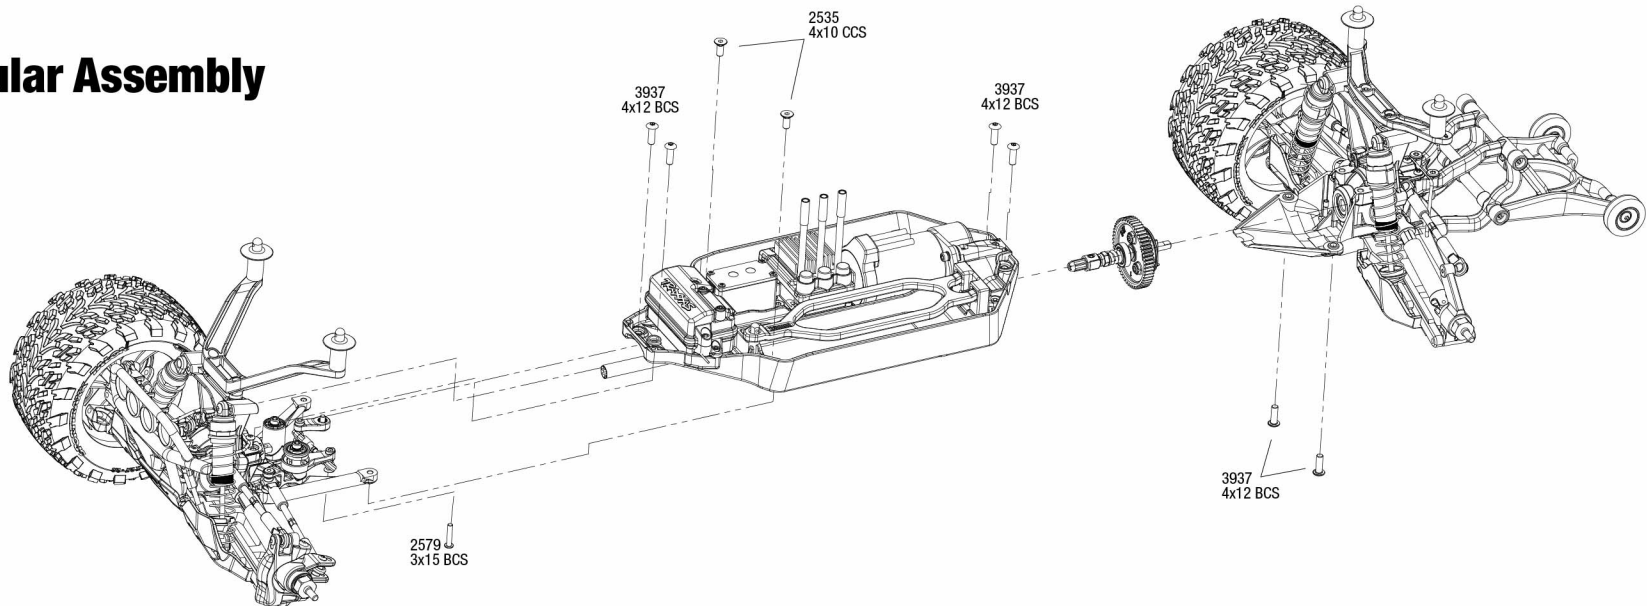

STAMPEDE

Chassis Assembly

4x4XL
BRUSHLESS

RC TOYS

Specifications on this page are subject to change without notice. Every attempt has been made to ensure the accuracy of this drawing, however Traxxas cannot be held responsible for typographical or other errors.

See Parts List for a complete listing of optional accessories.

Driveshaft Assembly

Modular Assembly

REV 150611-R00
See Parts List for a complete listing of optional accessories.

*See driveshaft assembly for individual parts