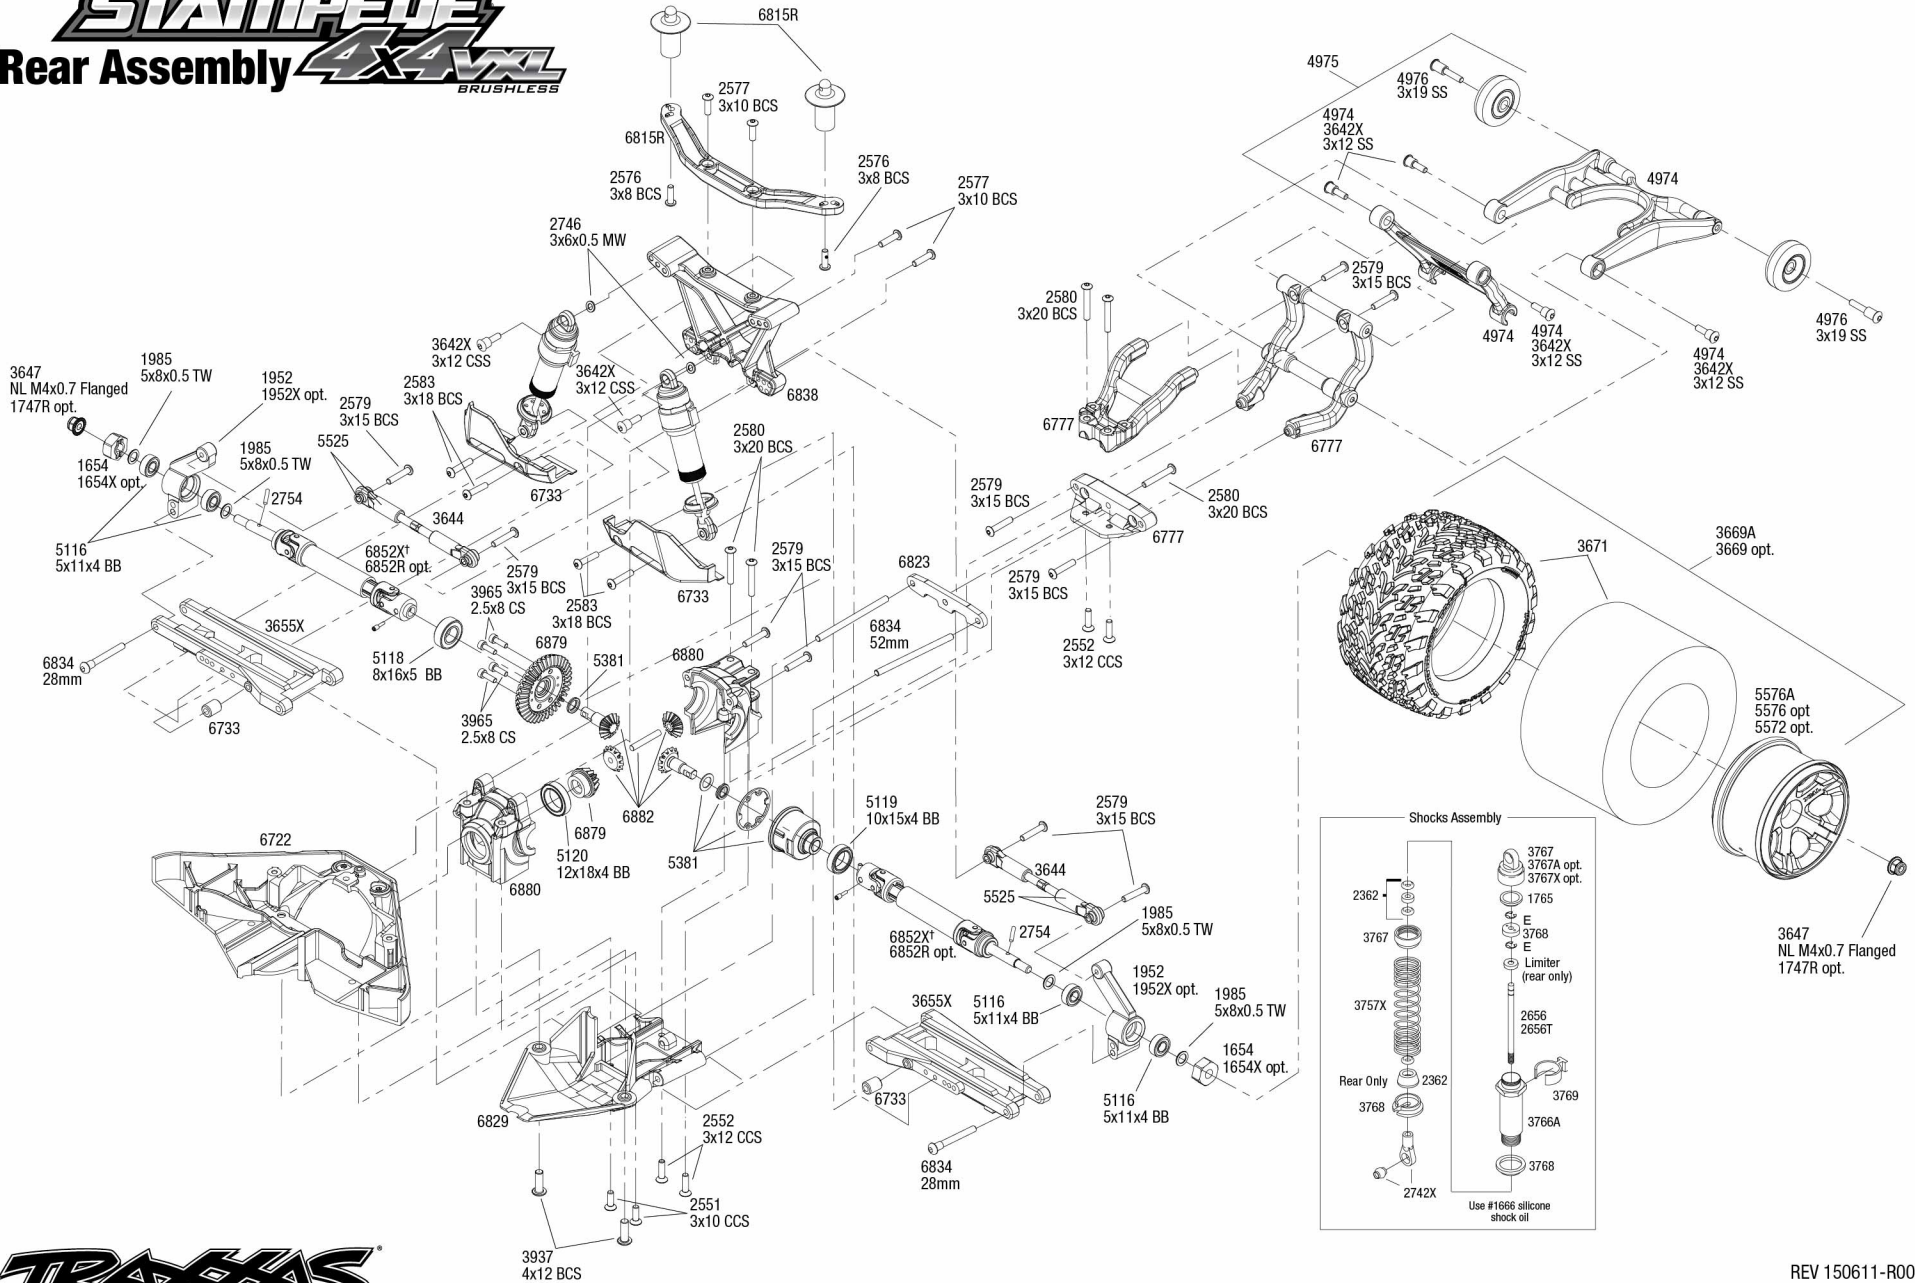

STAMPEDE

Chassis Assembly

4x4XL
BRUSHLESS

RC TOYS

Specifications on this page are subject to change without notice. Every attempt has been made to ensure the accuracy of this drawing, however Traxxas cannot be held responsible for typographical or other errors.

See Parts List for a complete listing of optional accessories.

Driveshaft Assembly

Modular Assembly

REV 150611-R00
See Parts List for a complete listing of optional accessories.

*See driveshaft assembly for individual parts

STAMPEDE

Rear Assembly

4x4 VXL
BRUSHLESS

See Parts List for a complete listing of optional accessories.

REV 150611-R00
Specifications on this page are subject to change without notice. Every attempt has been made to ensure the accuracy of this drawing, however Traxxas cannot be held responsible for typographical or other errors.

STAMPEDE 4x4XL BRUSHLESS

Center Driveline Assembly

REV 150611-R00

See Parts List for a complete listing of optional accessories.

Specifications on this page are subject to change without notice. Every attempt has been made to ensure the accuracy of this drawing, however Traxxas cannot be held responsible for typographical or other errors.