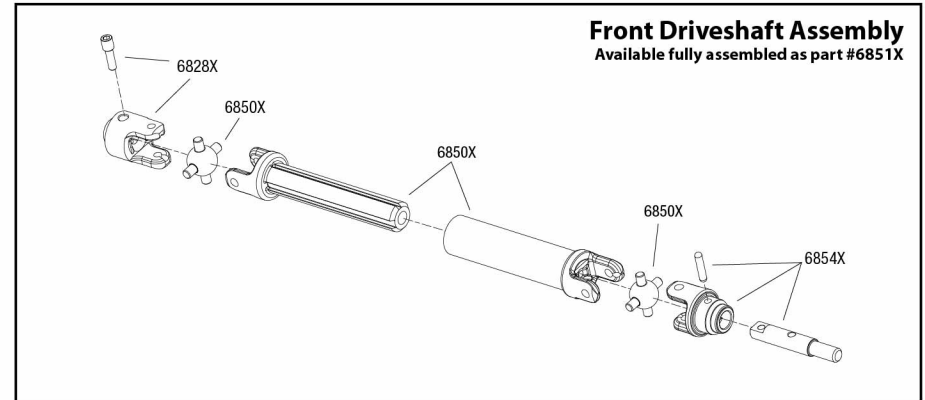

STAMPEDE

Chassis Assembly

4x4XL
BRUSHLESS

RC TOYS

Specifications on this page are subject to change without notice. Every attempt has been made to ensure the accuracy of this drawing, however Traxxas cannot be held responsible for typographical or other errors.

See Parts List for a complete listing of optional accessories.

Driveshaft Assembly

Modular Assembly

REV 150611-R00
See Parts List for a complete listing of optional accessories.

*See driveshaft assembly for individual parts

STAMPEDE

Rear Assembly

4x4 VXL
BRUSHLESS

See Parts List for a complete listing of optional accessories.

REV 150611-R00
Specifications on this page are subject to change without notice. Every attempt has been made to ensure the accuracy of this drawing, however Traxxas cannot be held responsible for typographical or other errors.