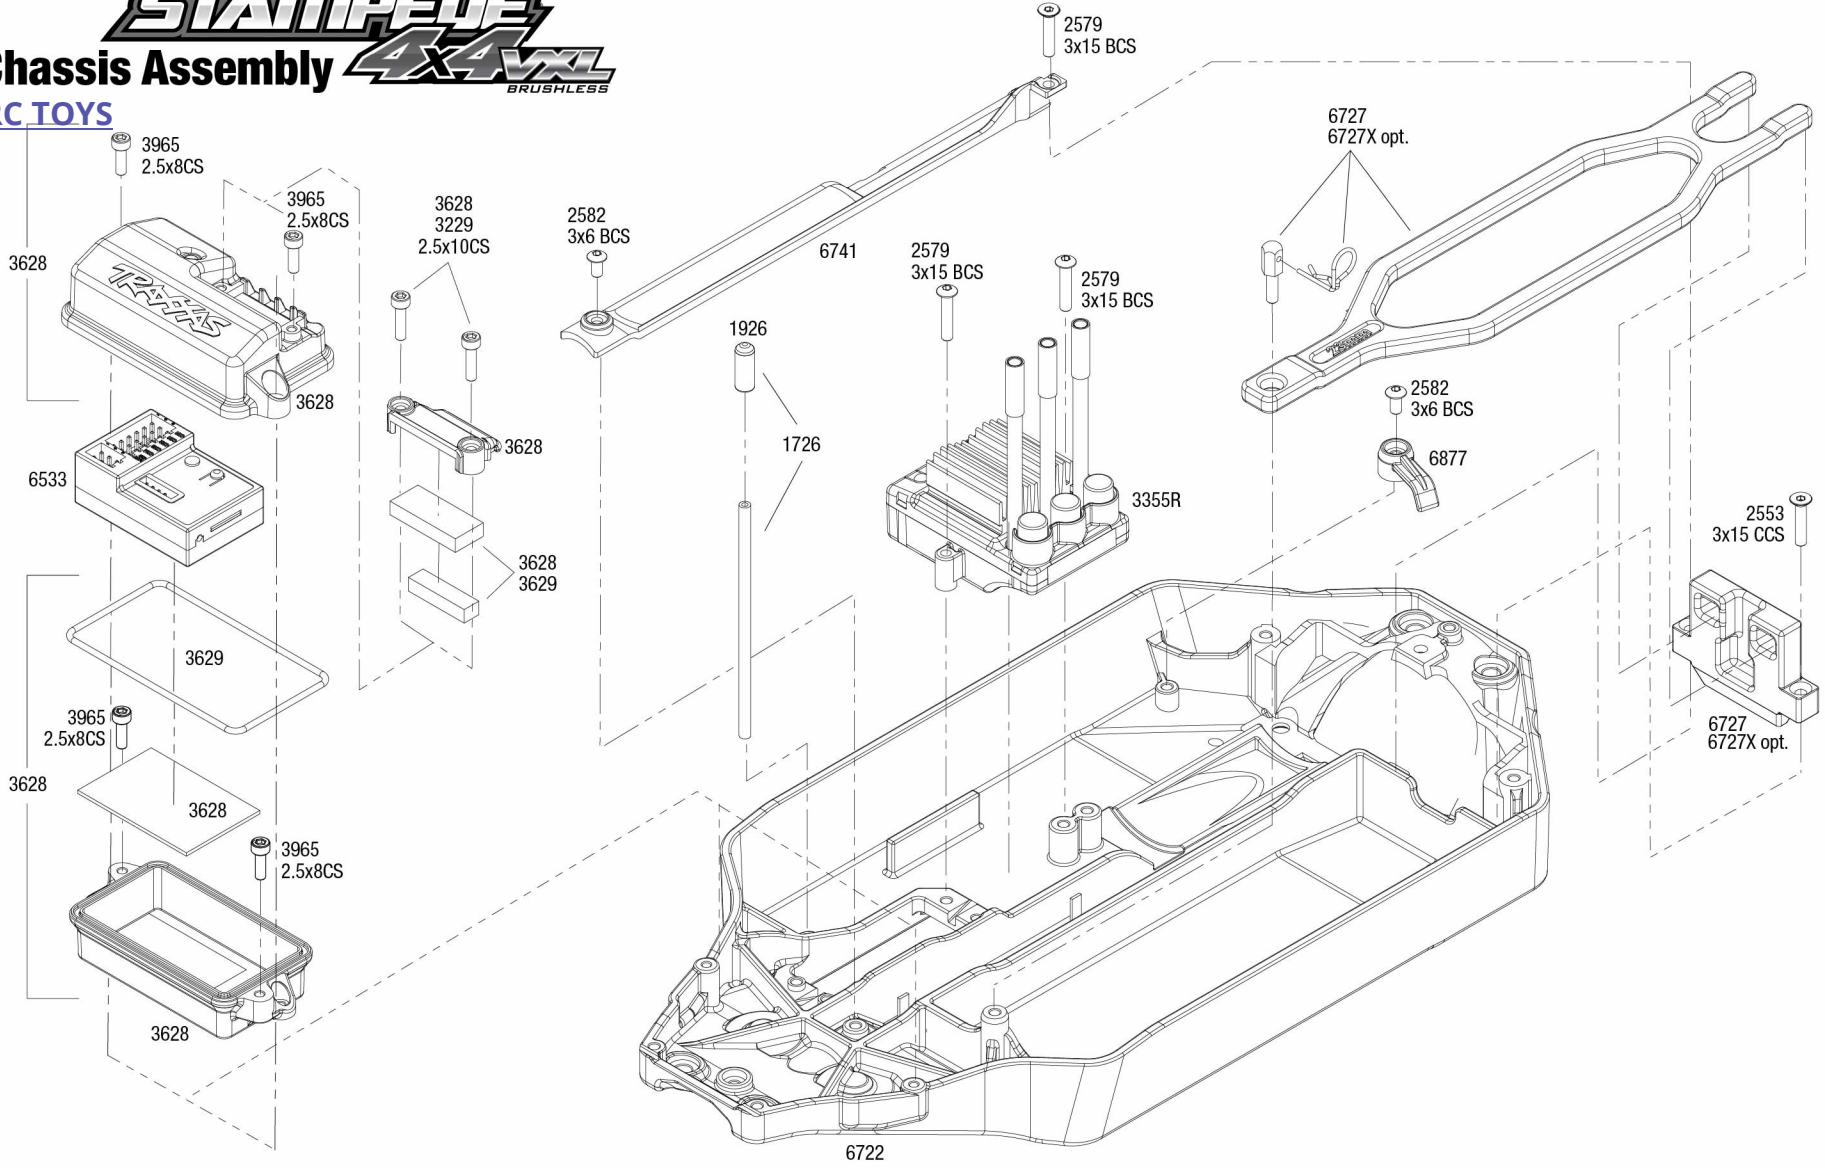

STAMPEDE

Chassis Assembly

4x4XL
BRUSHLESS

RC TOYS

Specifications on this page are subject to change without notice. Every attempt has been made to ensure the accuracy of this drawing, however Traxxas cannot be held responsible for typographical or other errors.

See Parts List for a complete listing of optional accessories.

Driveshaft Assembly

Modular Assembly

REV 150611-R00
See Parts List for a complete listing of optional accessories.

*See driveshaft assembly for individual parts

STAMPEDE

Rear Assembly

4x4 VXL
BRUSHLESS

See Parts List for a complete listing of optional accessories.

REV 150611-R00
Specifications on this page are subject to change without notice. Every attempt has been made to ensure the accuracy of this drawing, however Traxxas cannot be held responsible for typographical or other errors.

STAMPEDE 4x4XL BRUSHLESS

Center Driveline Assembly

REV 150611-R00

See Parts List for a complete listing of optional accessories.

Specifications on this page are subject to change without notice. Every attempt has been made to ensure the accuracy of this drawing, however Traxxas cannot be held responsible for typographical or other errors.