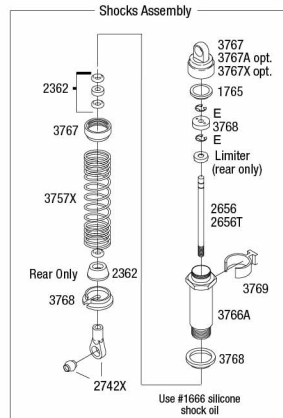

Specifications on this page are subject to change without notice. Every attempt has been made to ensure the accuracy of this drawing, however Traxxas cannot be held responsible for typographical or other errors.

STAMPEDE

Rear Assembly

4x4 VXL
BRUSHLESS

See Parts List for a complete listing of optional accessories.

REV 150611-R00
Specifications on this page are subject to change without notice. Every attempt has been made to ensure the accuracy of this drawing, however Traxxas cannot be held responsible for typographical or other errors.

STAMPEDE 4x4XL BRUSHLESS

Center Driveline Assembly

REV 150611-R00

See Parts List for a complete listing of optional accessories.

Specifications on this page are subject to change without notice. Every attempt has been made to ensure the accuracy of this drawing, however Traxxas cannot be held responsible for typographical or other errors.