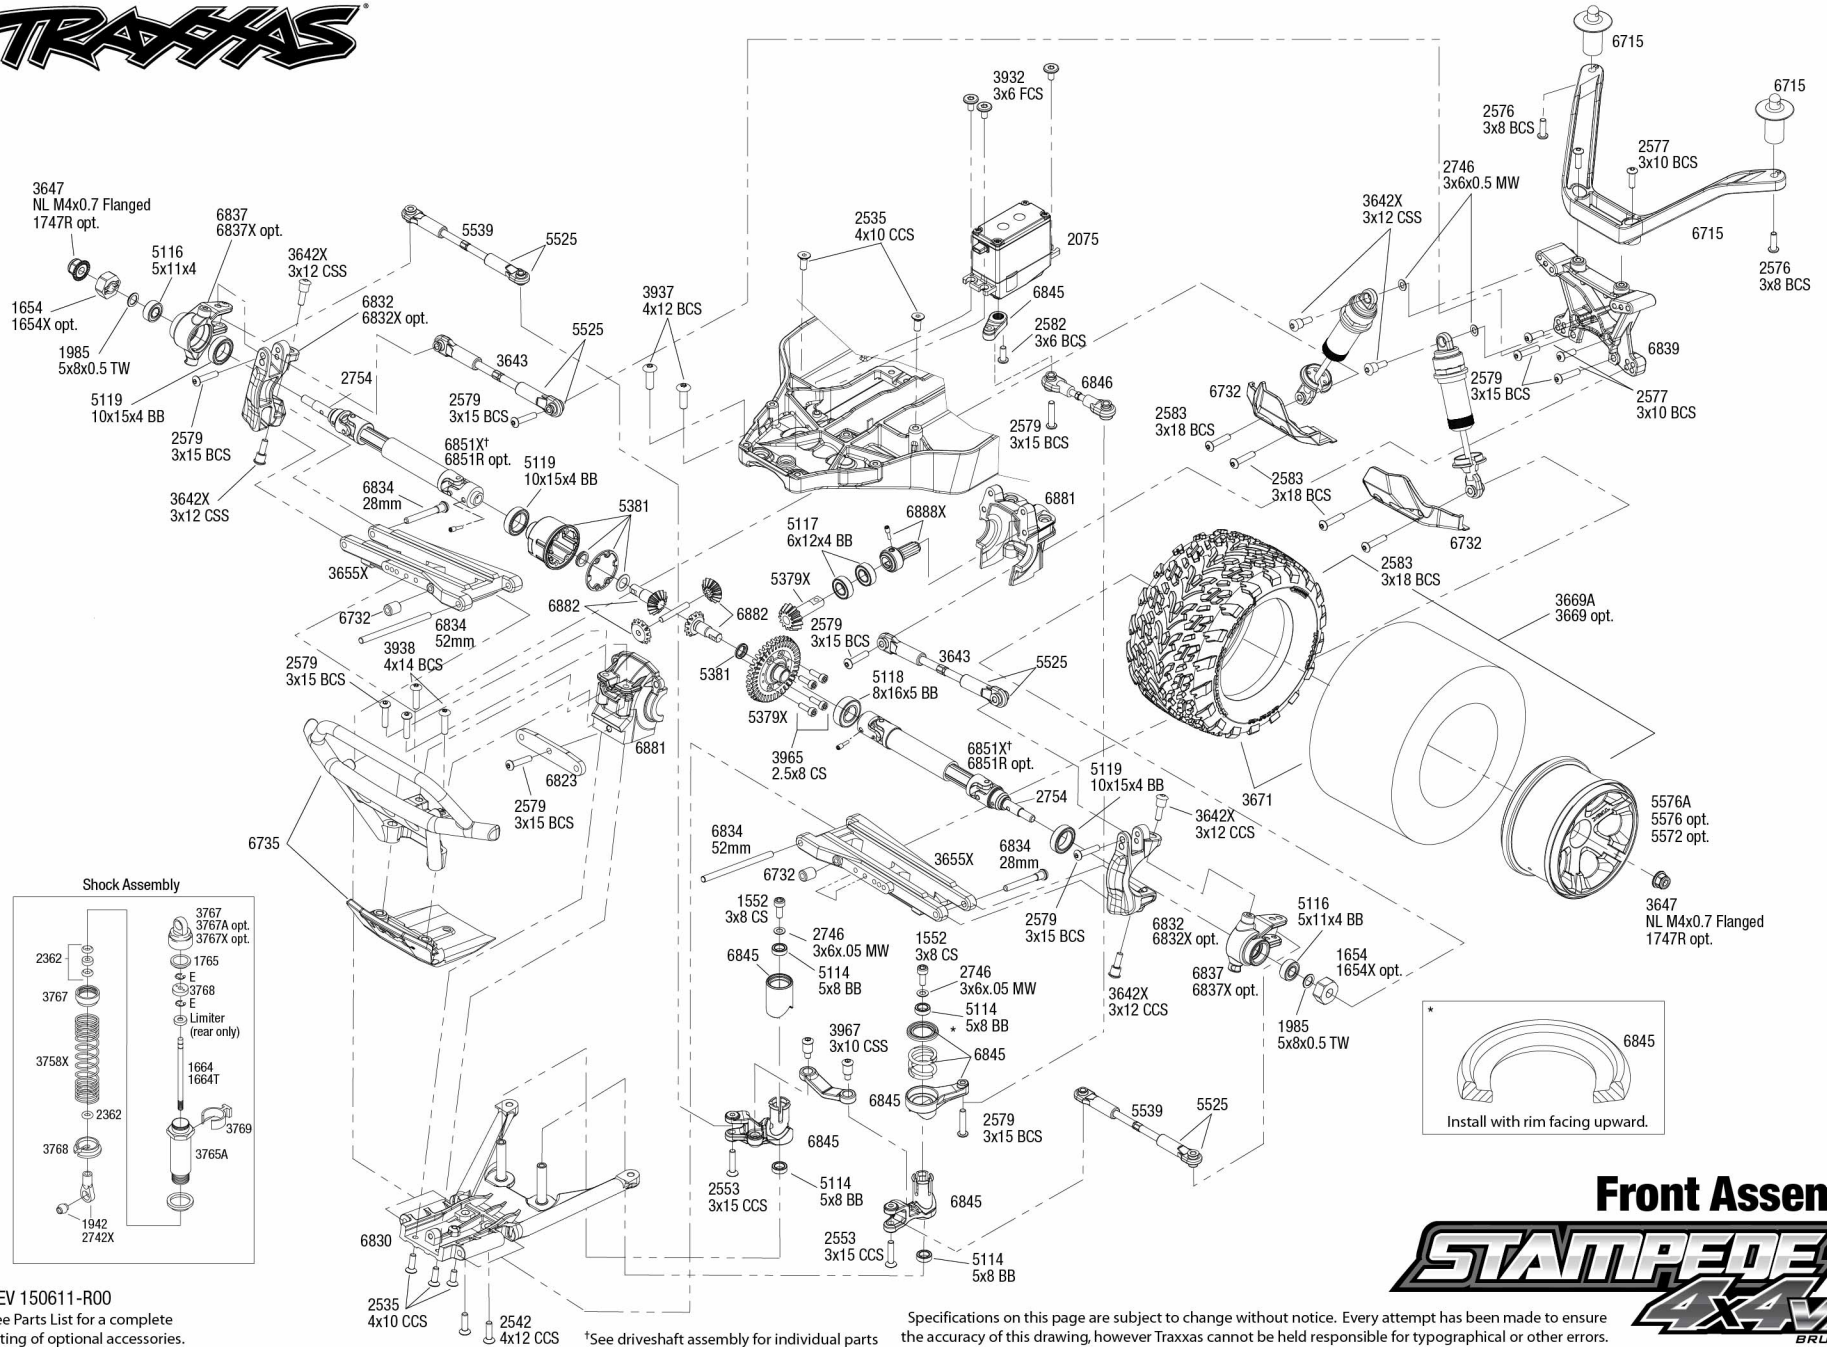

STAMPEDE

Chassis Assembly

4x4XL
BRUSHLESS

RC TOYS

Specifications on this page are subject to change without notice. Every attempt has been made to ensure the accuracy of this drawing, however Traxxas cannot be held responsible for typographical or other errors.

See Parts List for a complete listing of optional accessories.

Driveshaft Assembly

Modular Assembly

REV 150611-R00
See Parts List for a complete listing of optional accessories.

*See driveshaft assembly for individual parts

STAMPEDE

Rear Assembly

4x4 VXL
BRUSHLESS

See Parts List for a complete listing of optional accessories.

REV 150611-R00
Specifications on this page are subject to change without notice. Every attempt has been made to ensure the accuracy of this drawing, however Traxxas cannot be held responsible for typographical or other errors.

STAMPEDE 4x4XL BRUSHLESS

Center Driveline Assembly

REV 150611-R00

See Parts List for a complete listing of optional accessories.

Specifications on this page are subject to change without notice. Every attempt has been made to ensure the accuracy of this drawing, however Traxxas cannot be held responsible for typographical or other errors.