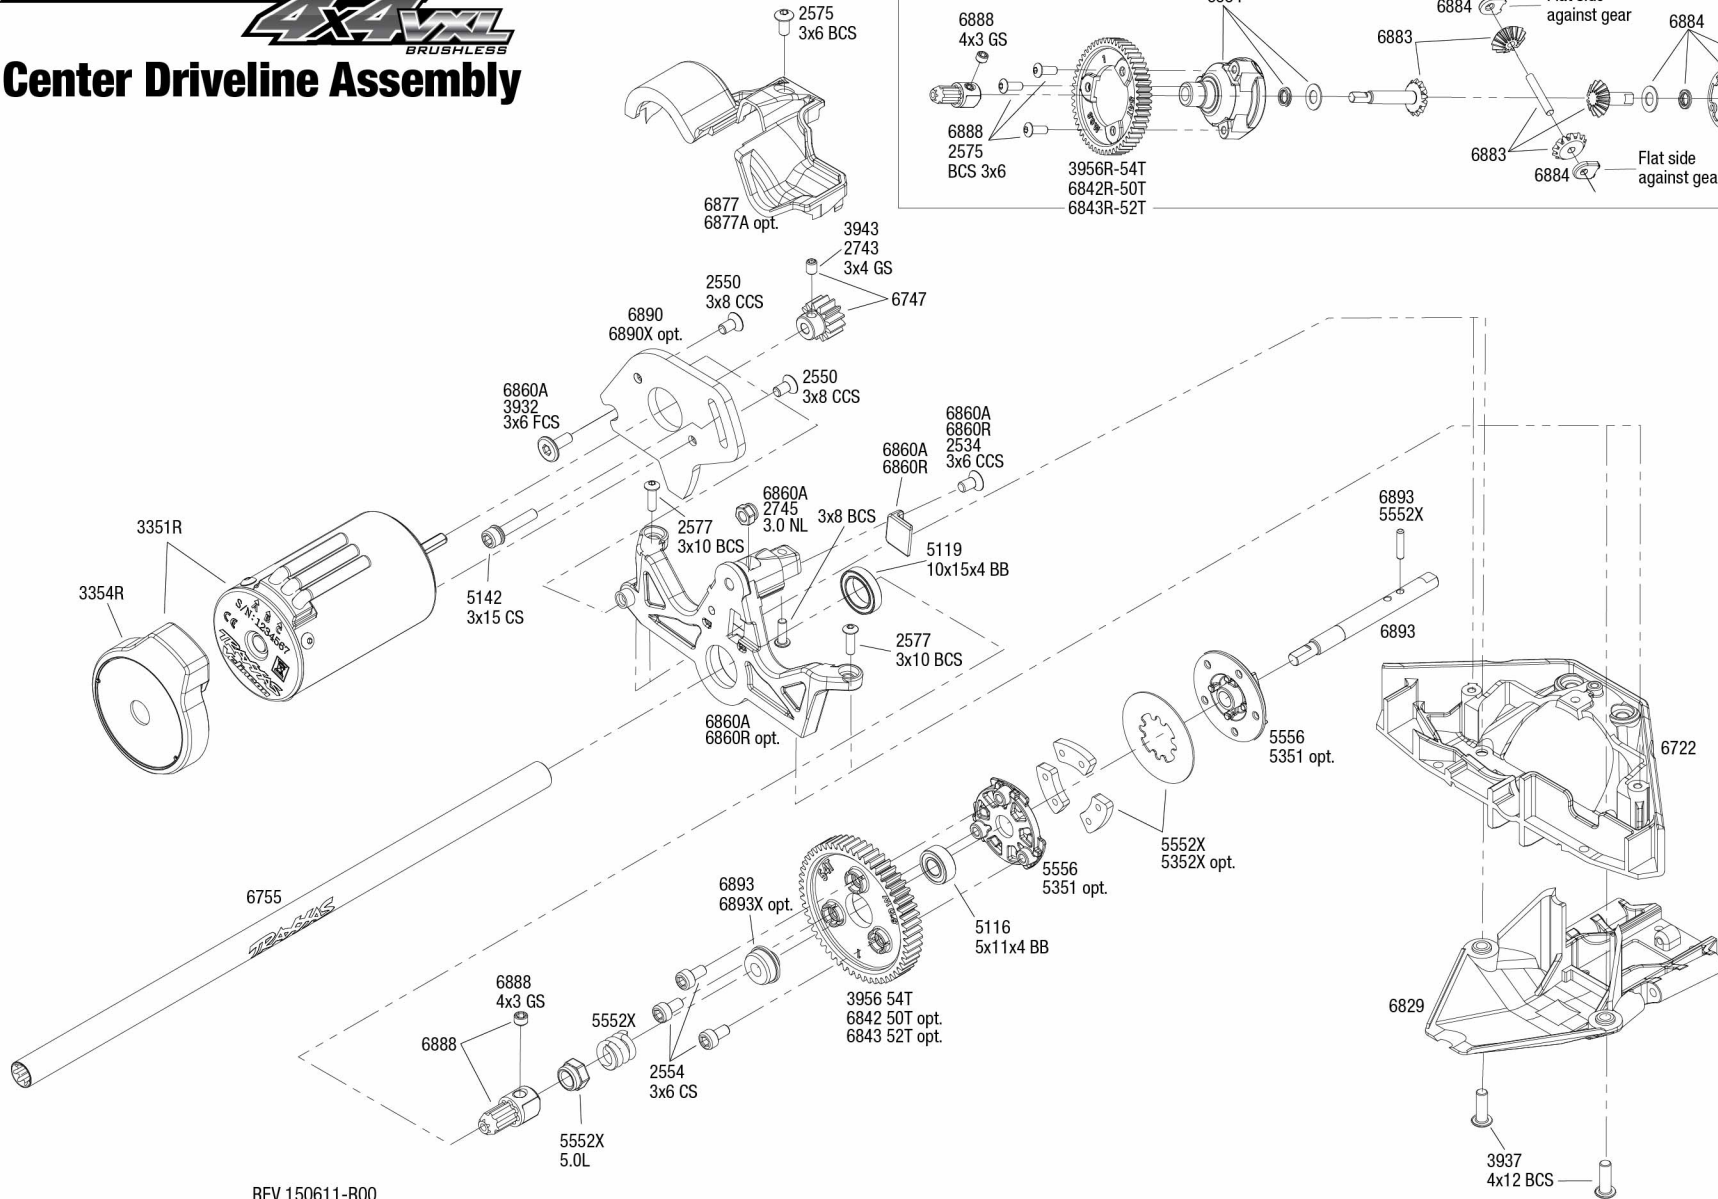

STAMPEDE

Rear Assembly

4x4 VXL
BRUSHLESS

See Parts List for a complete listing of optional accessories.

REV 150611-R00
Specifications on this page are subject to change without notice. Every attempt has been made to ensure the accuracy of this drawing, however Traxxas cannot be held responsible for typographical or other errors.

STAMPEDE 4x4XL BRUSHLESS

Center Driveline Assembly

REV 150611-R00

See Parts List for a complete listing of optional accessories.

Specifications on this page are subject to change without notice. Every attempt has been made to ensure the accuracy of this drawing, however Traxxas cannot be held responsible for typographical or other errors.