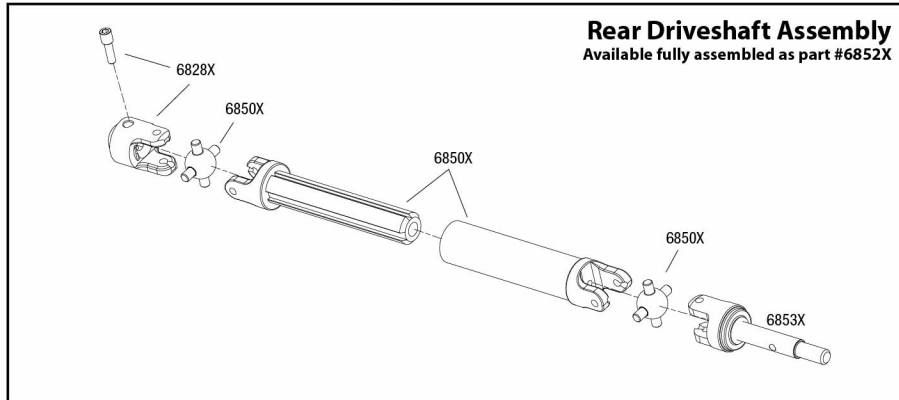

STAMPEDE

Chassis Assembly

4x4XL
BRUSHLESS

RC TOYS

Specifications on this page are subject to change without notice. Every attempt has been made to ensure the accuracy of this drawing, however Traxxas cannot be held responsible for typographical or other errors.

See Parts List for a complete listing of optional accessories.

Driveshaft Assembly

Modular Assembly

REV 150611-R00
See Parts List for a complete listing of optional accessories.

*See driveshaft assembly for individual parts

STAMPEDE

Rear Assembly

4x4 VXL
BRUSHLESS

See Parts List for a complete listing of optional accessories.

REV 150611-R00
Specifications on this page are subject to change without notice. Every attempt has been made to ensure the accuracy of this drawing, however Traxxas cannot be held responsible for typographical or other errors.