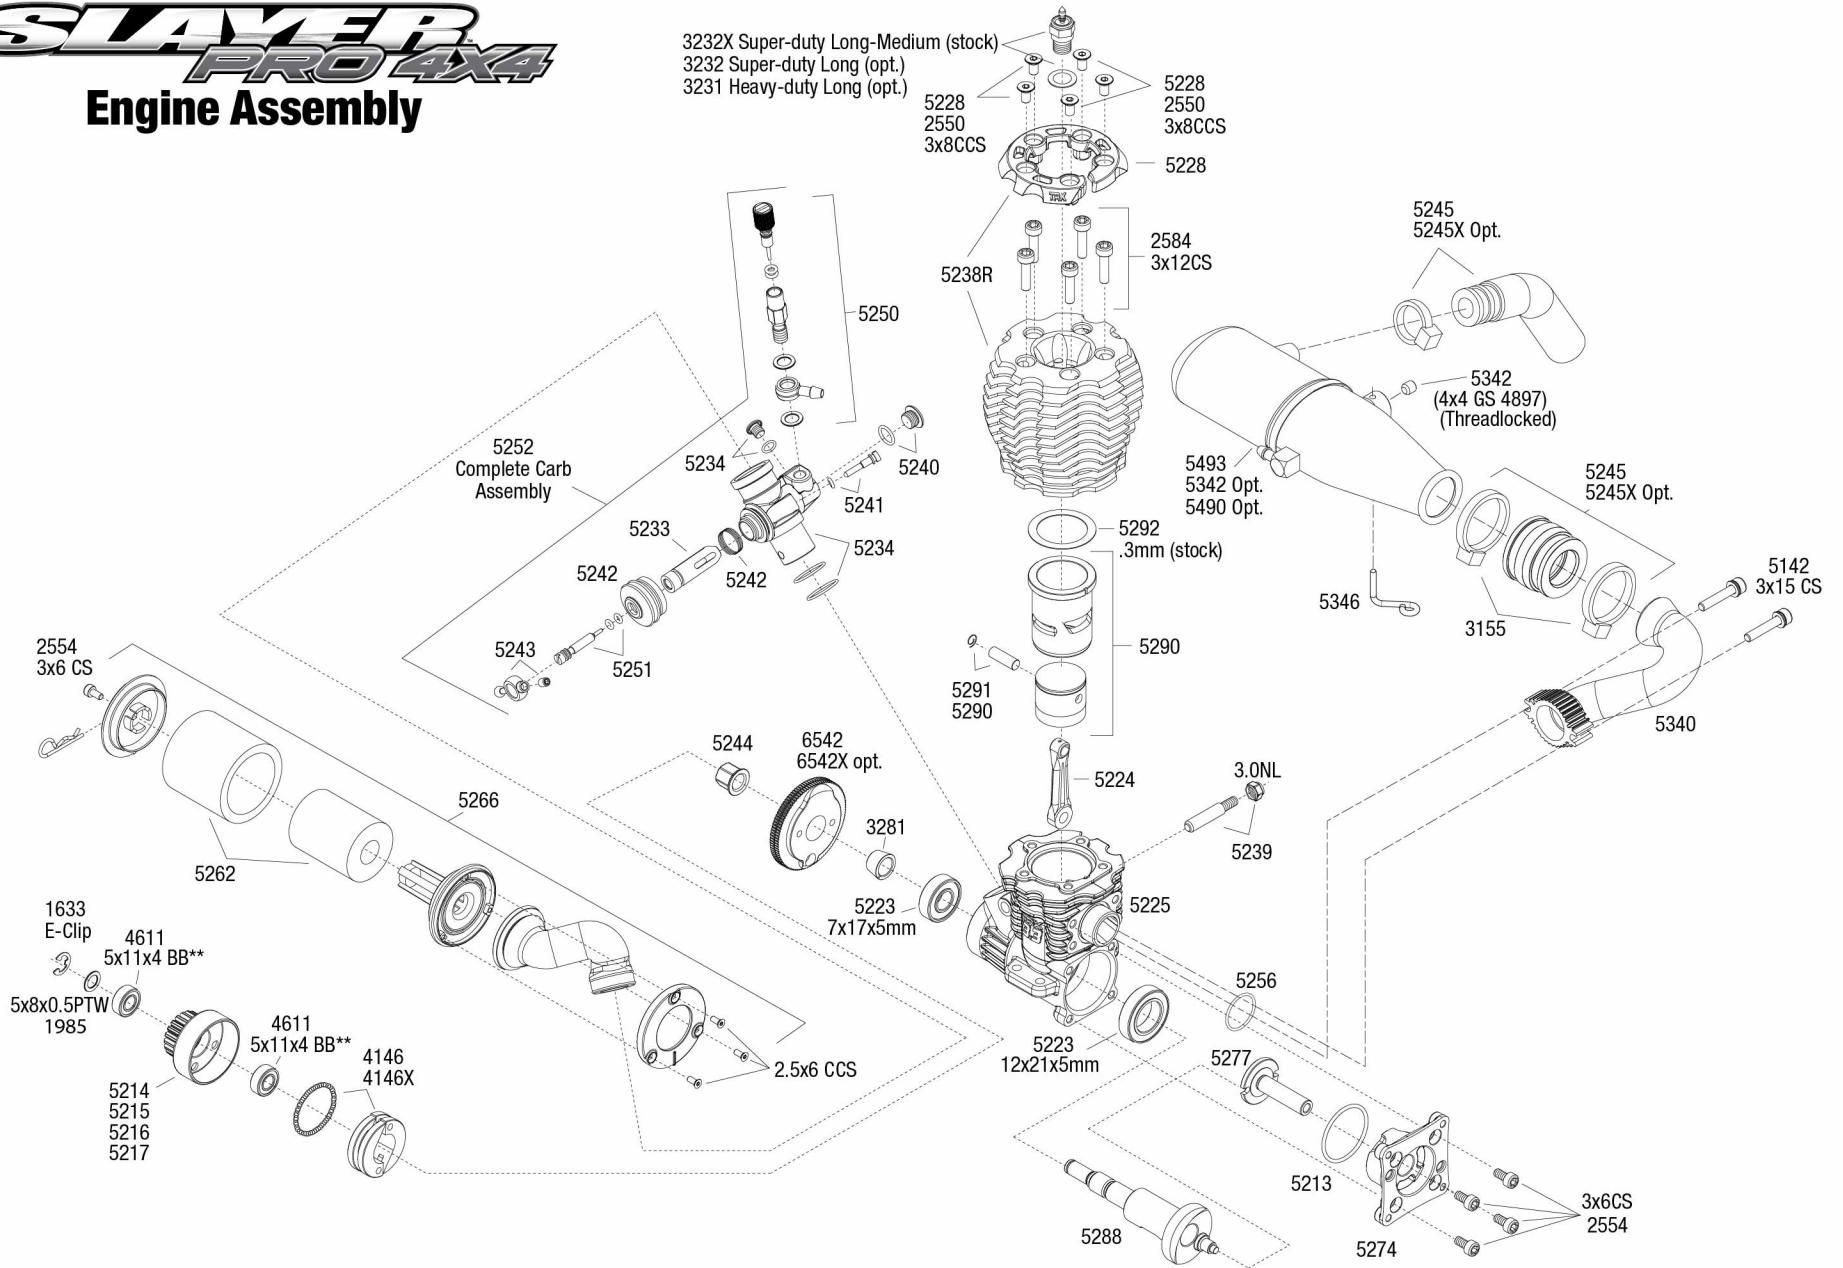

See Parts List for a complete listing of optional accessories.

REV 150617-R00

Abbreviations

	CCS	Countersunk Cap Screw
	CS	Cap Screw
	FCS	Flathead Cap Screw
	BCS	Buttonhead Cap Screw
	CM	Countersunk Machine Screw
	RM	Roundhead Machine Screw
	WM	Washerhead Machine Screw
	SS	Shoulder Screw
	CST	Countersunk Self-tapping Screw
	RST	Roundhead Self-tapping Screw
	WST	Washerhead Self-tapping Screw
	FN	Flange Nut
	NL	Nylon Locknut
	PB	Plastic Bushing
	GS	Set (Grub) Screw
	PW	Plastic Washer
	AS	Aluminum Spacer
	PTW	PTFE Washer
	MW	Metal Washer
	E	E-Clip
	SW	Split Washer
	BB	Ball Bearing
	SLB	Self-lubricating Bushing
	NRB	Needle Roller Bearing
	ELW	External Lock Washer

3x12mm Countersunk Machine Screw

3x12mm Roundhead Machine Screw

33.5mm Hinge Pin

3x6x4mm Spacer

18.5 MM Yoke Pin

M4/18.5
4mm Thread Total Length

Specifications on this page are subject to change without notice. Every attempt has been made to ensure the accuracy of this drawing, however Traxxas cannot be held responsible for typographical or other errors. See Parts List for a complete listing of optional accessories.

SLAYER PRO 4X4 Engine Assembly

3232X Super-duty Long-Medium (stock)
 3232 Super-duty Long (opt.)
 3231 Heavy-duty Long (opt.)

Specifications on this page are subject to change without notice. Every attempt has been made to ensure the accuracy of this drawing, however Traxxas cannot be held responsible for typographical or other errors. See Parts List for a complete listing of optional accessories.