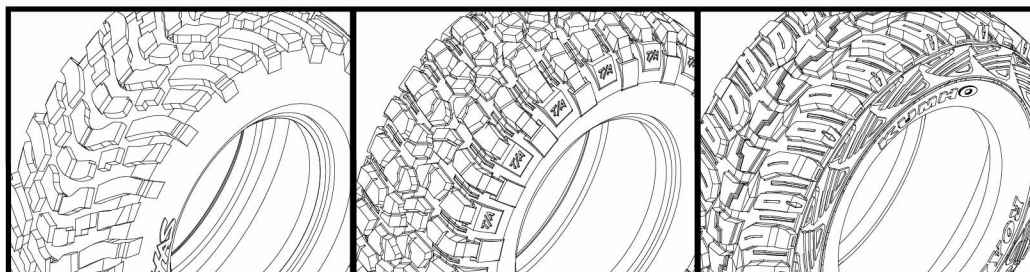

REV 150617-R00

SLAYER PRO 4X4

Wheel and Tire Chart

Traxxas SCT Tires with Foam Inserts

BFGoodrich Mud Terrain T/A Tires with Foam Inserts

Kumho Road Venture MT tires with Foam Inserts

5871

S1 Ultra-Soft Racing Compound
5871R