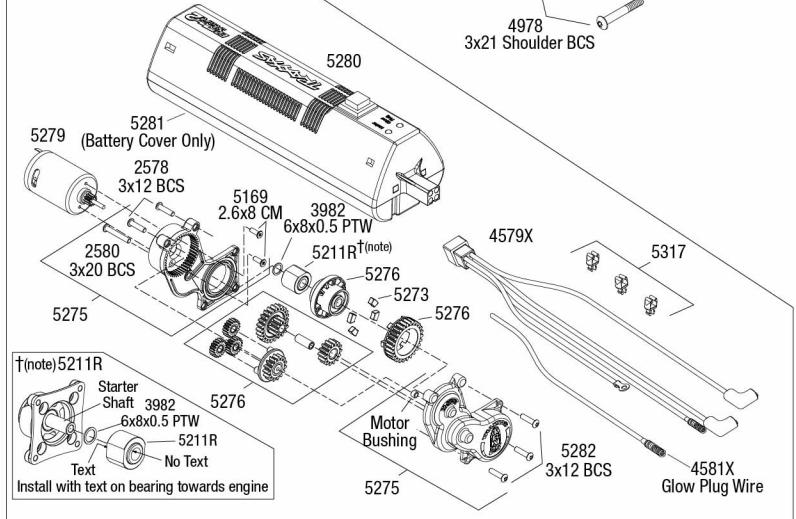

* Wheels and/or tires sold in pairs

Specifications on this page are subject to change without notice. Every attempt has been made to ensure the accuracy of this drawing, however Traxxas cannot be held responsible for typographical or other errors. See Parts List for a complete listing of optional accessories.

SLAYER PRO 4x4

Transmission Assembly

5270R Complete EZ-Start System

See Parts List for a complete listing of optional accessories.

Specifications on this page are subject to change without notice. Every attempt has been made to ensure the accuracy of this drawing, however Traxxas cannot be held responsible for typographical or other errors.