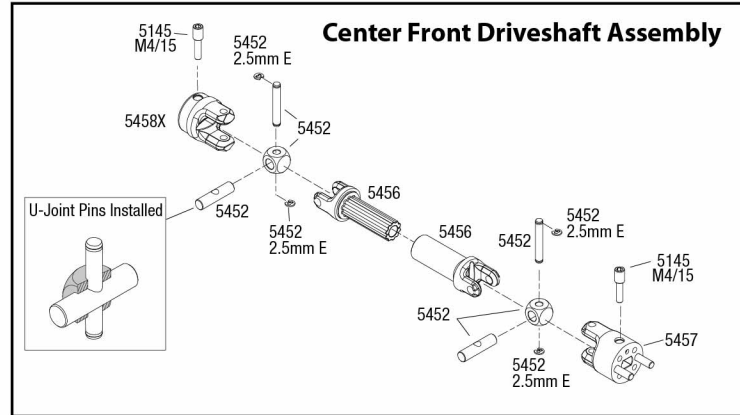

3x12mm Countersunk Machine Screw

3x12mm Roundhead Machine Screw

33.5mm Hinge Pin

3x6x4mm Spacer

18.5 MM Yoke Pin

M4/18.5
4mm Thread Total Length

Specifications on this page are subject to change without notice. Every attempt has been made to ensure the accuracy of this drawing, however Traxxas cannot be held responsible for typographical or other errors. See Parts List for a complete listing of optional accessories.