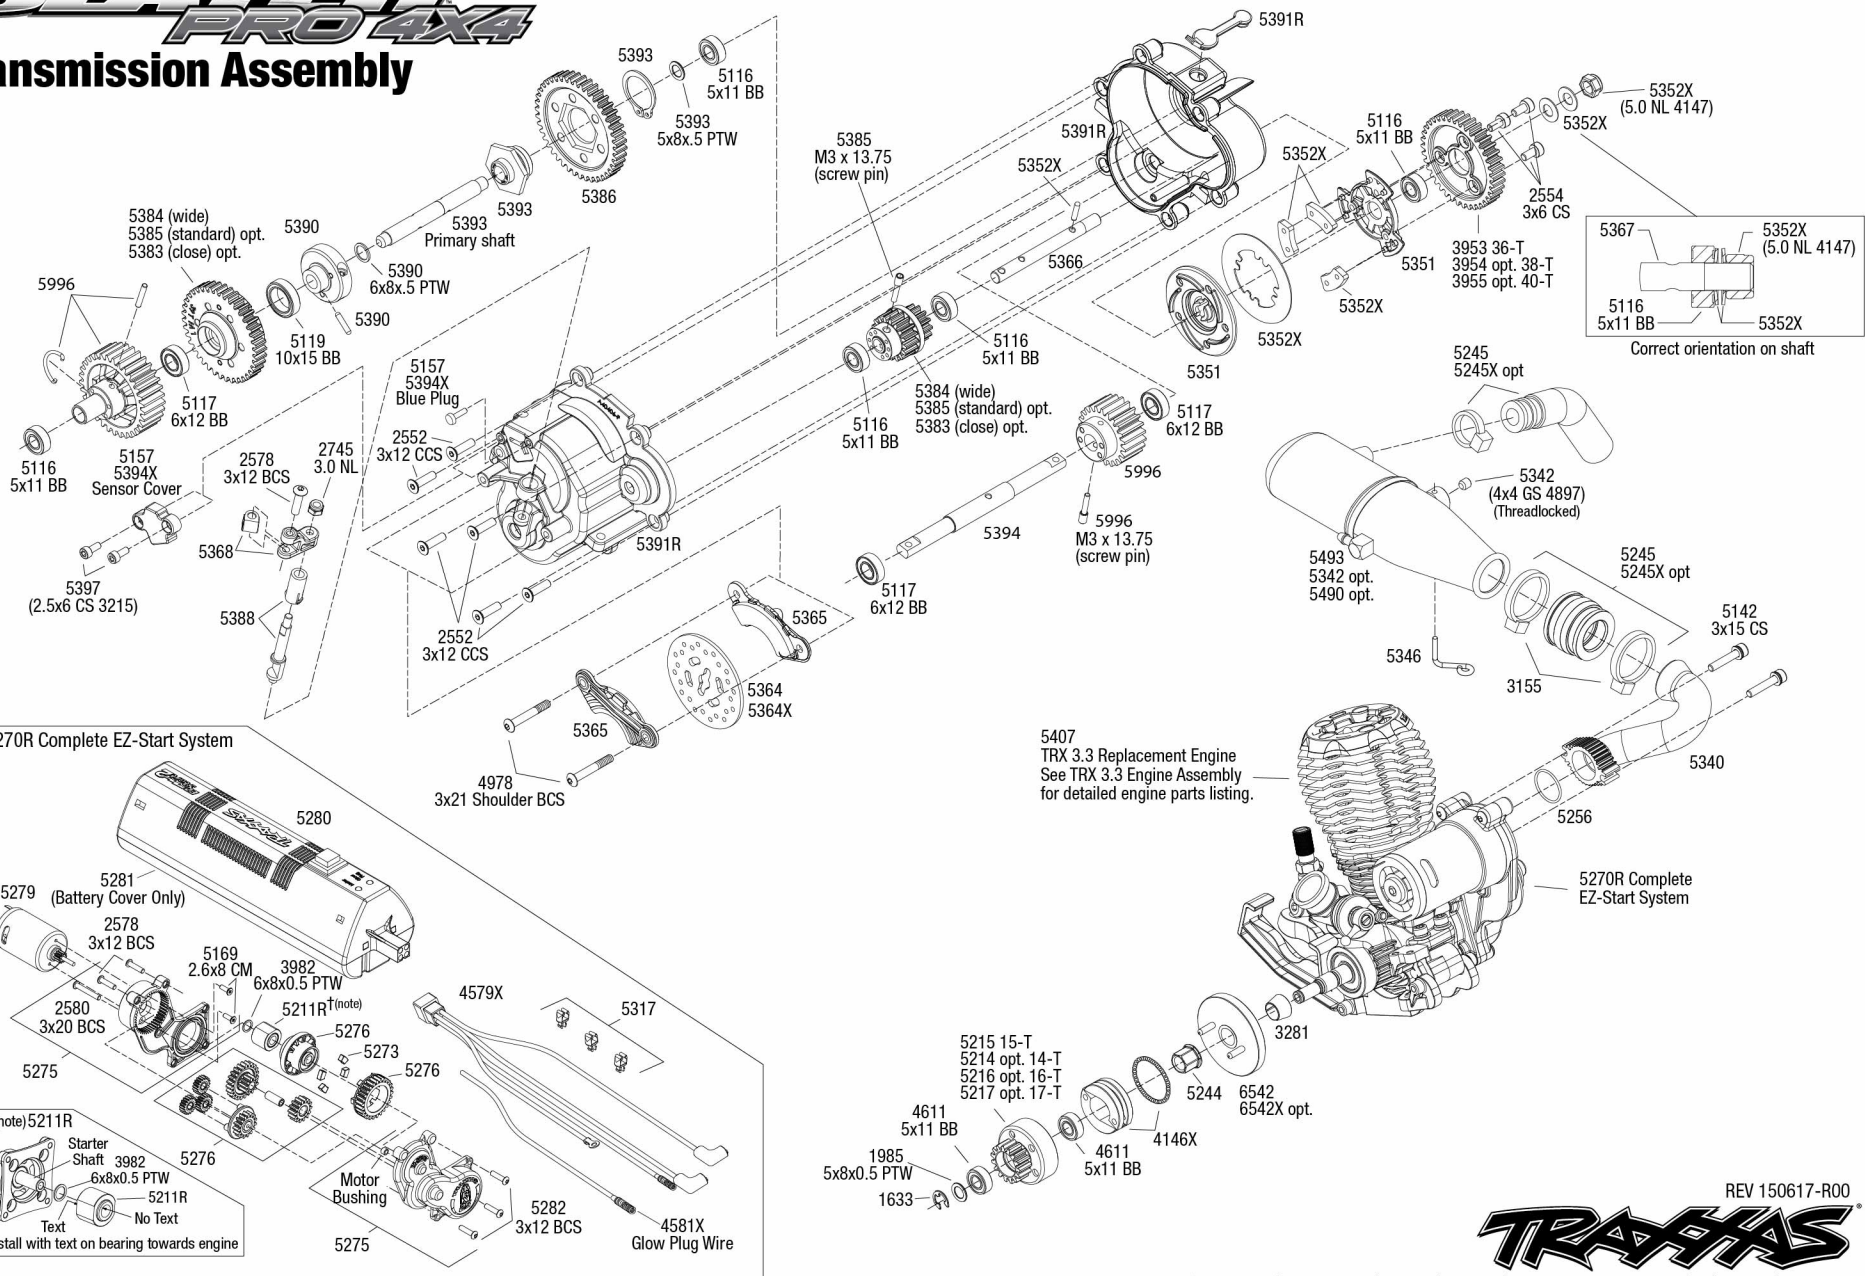

SLAYER PRO 4x4

Transmission Assembly