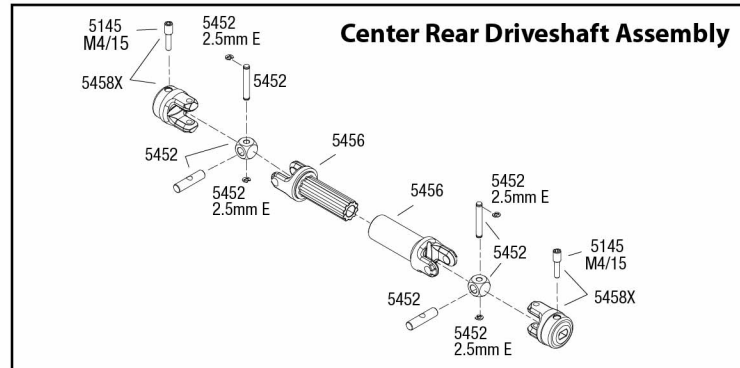

3x12mm Countersunk Machine Screw

3x12mm Roundhead Machine Screw

33.5mm Hinge Pin

3x6x4mm Spacer

18.5 MM Yoke Pin

M4/18.5
4mm Thread Total Length

Specifications on this page are subject to change without notice. Every attempt has been made to ensure the accuracy of this drawing, however Traxxas cannot be held responsible for typographical or other errors. See Parts List for a complete listing of optional accessories.