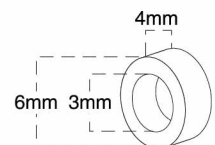

3x12mm Countersunk Machine Screw

3x12mm Roundhead Machine Screw

33.5mm Hinge Pin

3x6x4mm Spacer

18.5 MM Yoke Pin

M4/18.5
4mm Thread Total Length

Specifications on this page are subject to change without notice. Every attempt has been made to ensure the accuracy of this drawing, however Traxxas cannot be held responsible for typographical or other errors. See Parts List for a complete listing of optional accessories.