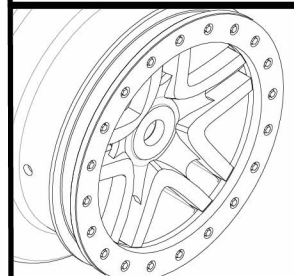

6871

S1 Ultra-Soft Racing Compound
6871R

6870

S1 Ultra-Soft Racing Compound
6870R

Traxxas SCT Wheels (14mm hex)

Split Spoke Wheels (14mm hex)

Wheels*		Assembled Wheels and Tires		Assembled Wheels and Tires		Assembled Wheels and Tires	
Satin Beadlock/ Satin Wheel Slayer Front/Rear	5972	5973	-	-	-	-	-
Red Beadlock/ Satin Wheel Slayer Front/Rear	5972A	5973A	5973R	-	-	-	-
Black Beadlock/ Satin Wheel Slayer Front/Rear	5974	-	-	5975	-	5976	5976R
Red Beadlock/ Chrome Wheel Slayer Front/Rear	5974A	-	-	5975A	5975R	-	-