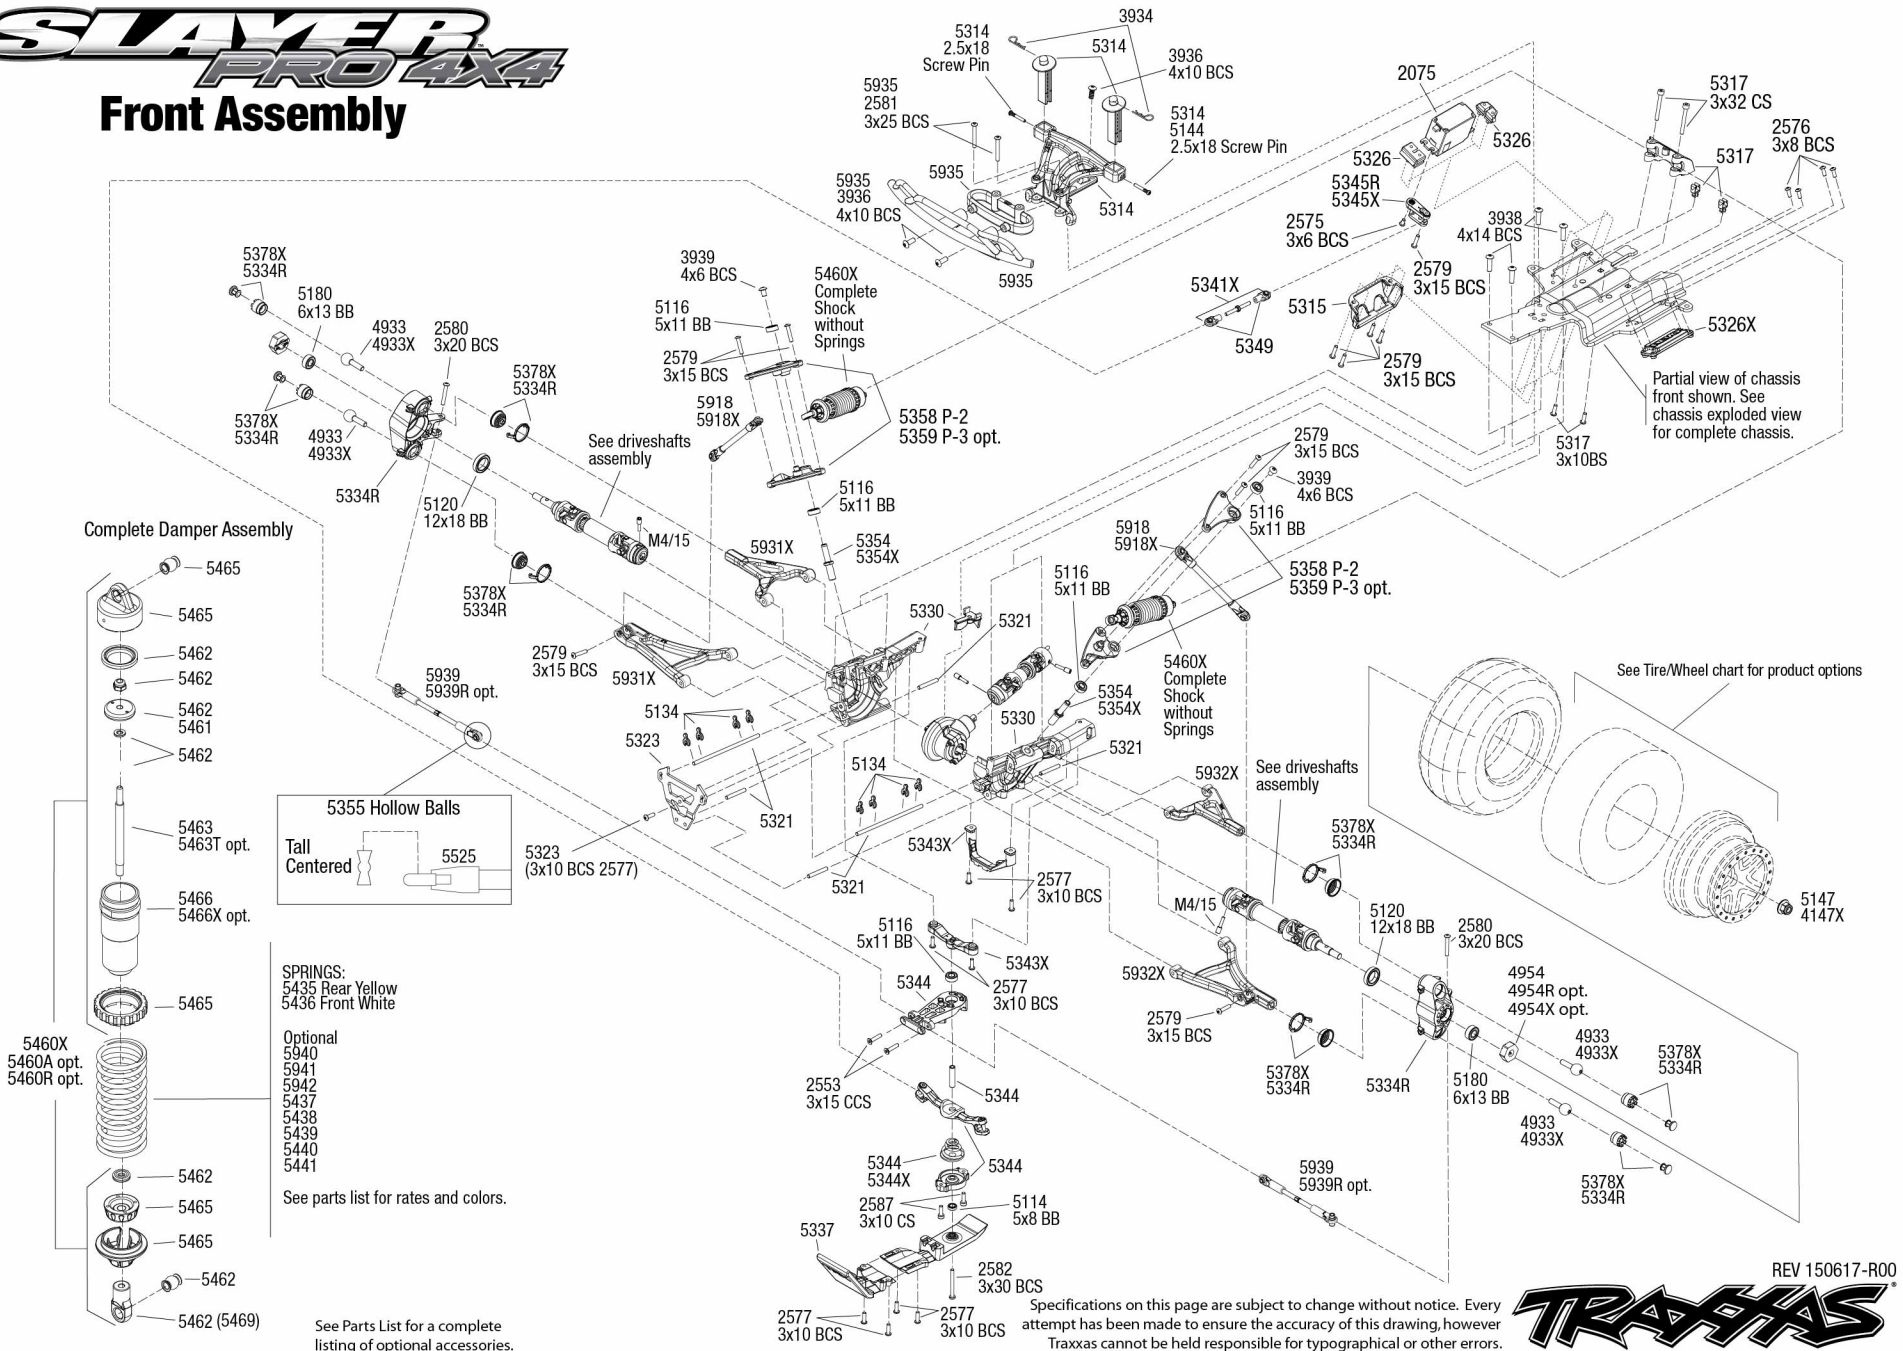

SLAYER PRO 4X4

Front Assembly

Specifications on this page are subject to change without notice. Every attempt has been made to ensure the accuracy of this drawing, however Traxxas cannot be held responsible for typographical or other errors.