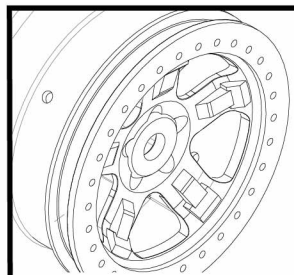

REV 150617-R00

SLAYER PRO 4X4

Wheel and Tire Chart

Traxxas SCT Tires with Foam Inserts

BFGoodrich Mud Terrain T/A Tires with Foam Inserts

Kumho Road Venture MT tires with Foam Inserts

5871

S1 Ultra-Soft Racing Compound
5871R

6871

S1 Ultra-Soft Racing Compound
6871R

6870

S1 Ultra-Soft Racing Compound
6870R

Traxxas SCT Wheels (14mm hex)

Split Spoke Wheels (14mm hex)

Wheels*		Assembled Wheels and Tires		Assembled Wheels and Tires		Assembled Wheels and Tires	
Satin Beadlock/ Satin Wheel Slayer Front/Rear	5972	5973	-	-	-	-	-
Red Beadlock/ Satin Wheel Slayer Front/Rear	5972A	5973A	5973R	-	-	-	-
Black Beadlock/ Satin Wheel Slayer Front/Rear	5974	-	-	5975	-	5976	5976R
Red Beadlock/ Chrome Wheel Slayer Front/Rear	5974A	-	-	5975A	5975R	-	-