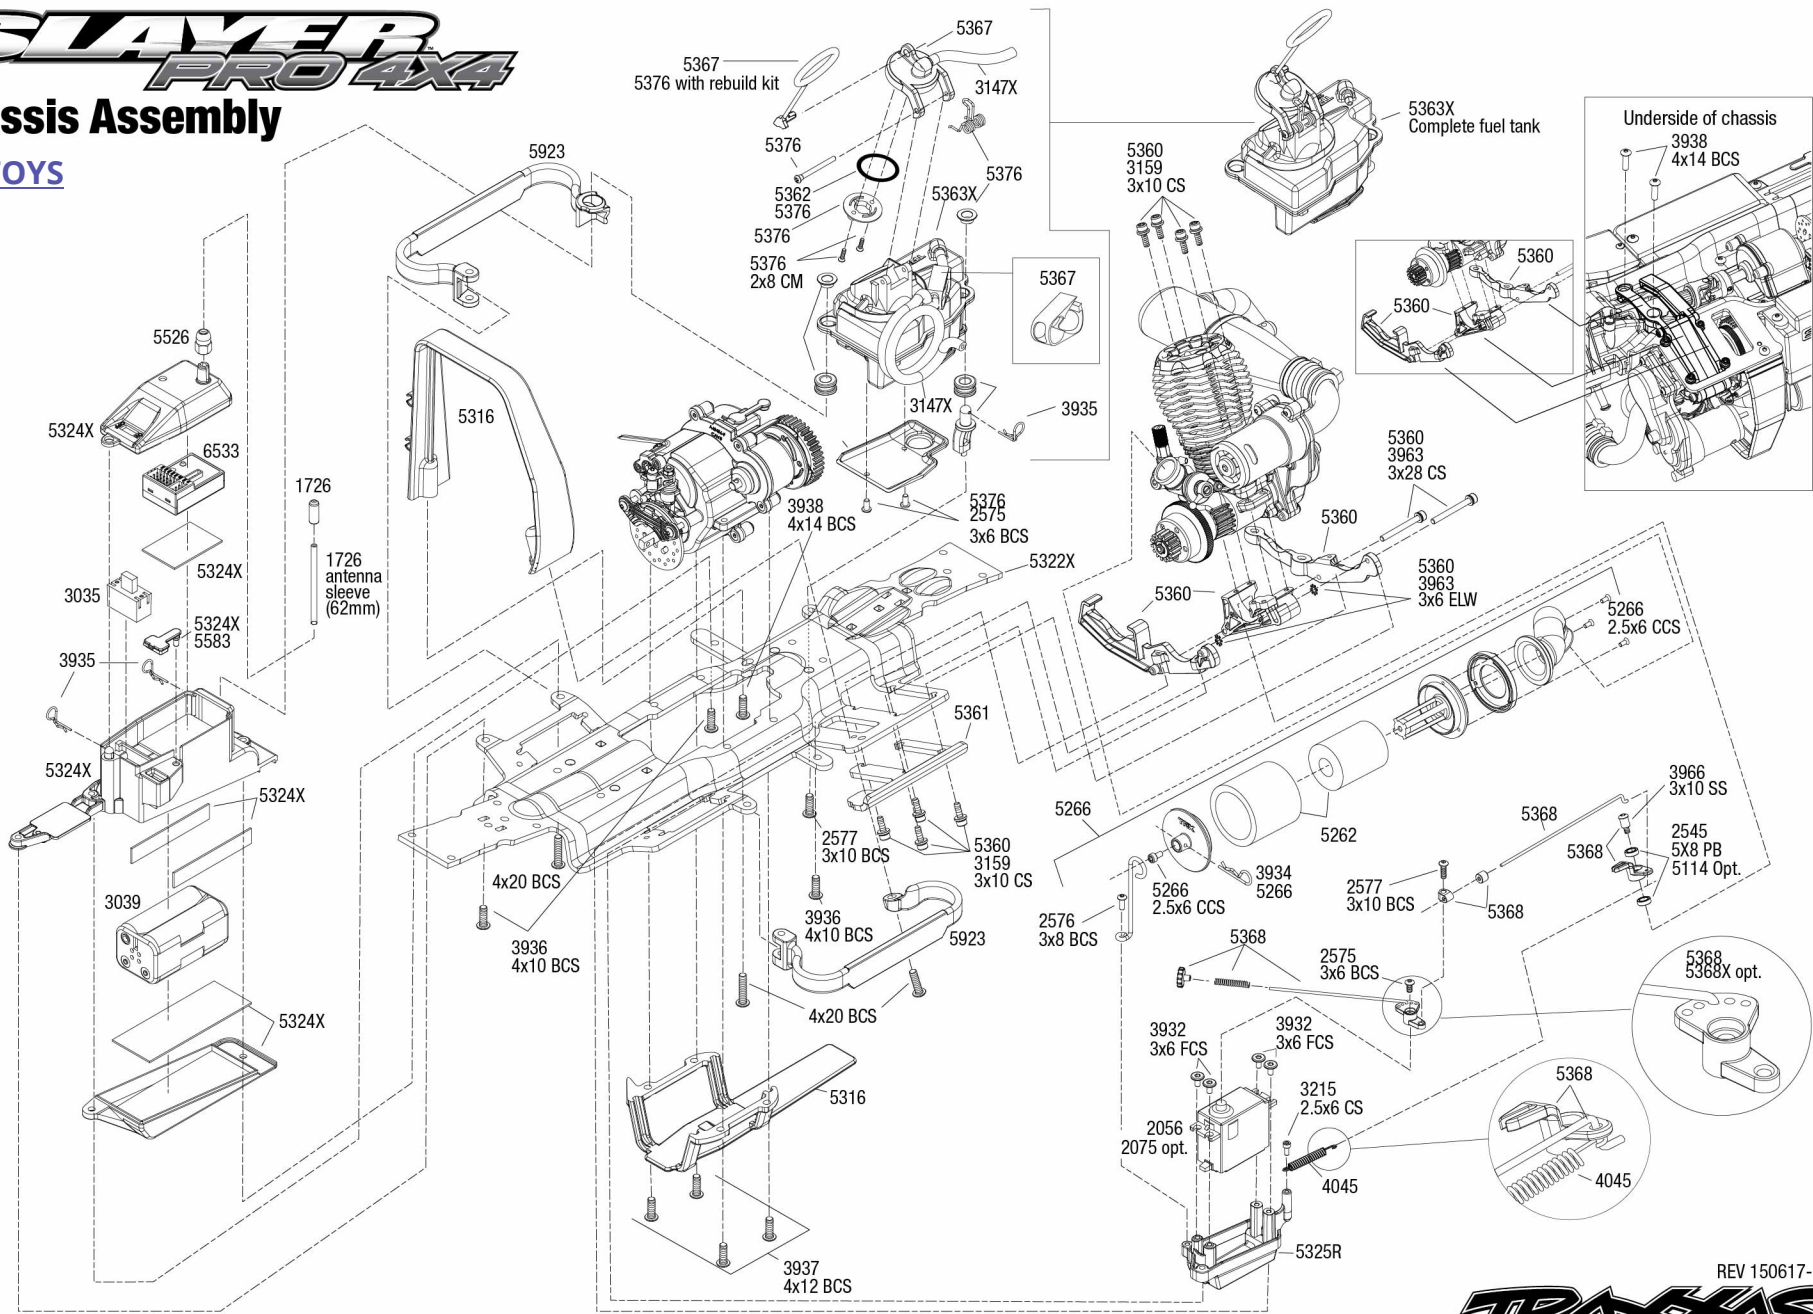

SLAYER PRO 4X4

Chassis Assembly

RC TOYS

Specifications on this page are subject to change without notice. Every attempt has been made to ensure the accuracy of this drawing, however Traxxas cannot be held responsible for typographical or other errors.

See Parts List for a complete listing of optional accessories.

REV 150617-R00

Abbreviations

	CCS	Countersunk Cap Screw
	CS	Cap Screw
	FCS	Flathead Cap Screw
	BCS	Buttonhead Cap Screw
	CM	Countersunk Machine Screw
	RM	Roundhead Machine Screw
	WM	Washerhead Machine Screw
	SS	Shoulder Screw
	CST	Countersunk Self-tapping Screw
	RST	Roundhead Self-tapping Screw
	WST	Washerhead Self-tapping Screw
	FN	Flange Nut
	NL	Nylon Locknut
	PB	Plastic Bushing
	GS	Set (Grub) Screw
	PW	Plastic Washer
	AS	Aluminum Spacer
	PTW	PTFE Washer
	MW	Metal Washer
	E	E-Clip
	SW	Split Washer
	BB	Ball Bearing
	SLB	Self-lubricating Bushing
	NRB	Needle Roller Bearing
	ELW	External Lock Washer

3x12mm Countersunk Machine Screw

3x12mm Roundhead Machine Screw

33.5mm Hinge Pin

3x6x4mm Spacer

18.5 MM Yoke Pin

M4/18.5
4mm Thread Total Length

Specifications on this page are subject to change without notice. Every attempt has been made to ensure the accuracy of this drawing, however Traxxas cannot be held responsible for typographical or other errors. See Parts List for a complete listing of optional accessories.

SLAYER PRO 4X4 Engine Assembly

3232X Super-duty Long-Medium (stock)
 3232 Super-duty Long (opt.)
 3231 Heavy-duty Long (opt.)

Specifications on this page are subject to change without notice. Every attempt has been made to ensure the accuracy of this drawing, however Traxxas cannot be held responsible for typographical or other errors. See Parts List for a complete listing of optional accessories.