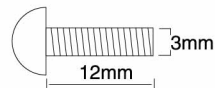

3x12mm Countersunk Machine Screw

3x12mm Roundhead Machine Screw

33.5mm Hinge Pin

3x6x4mm Spacer

18.5 MM Yoke Pin

M4/18.5
4mm Thread Total Length

Specifications on this page are subject to change without notice. Every attempt has been made to ensure the accuracy of this drawing, however Traxxas cannot be held responsible for typographical or other errors. See Parts List for a complete listing of optional accessories.