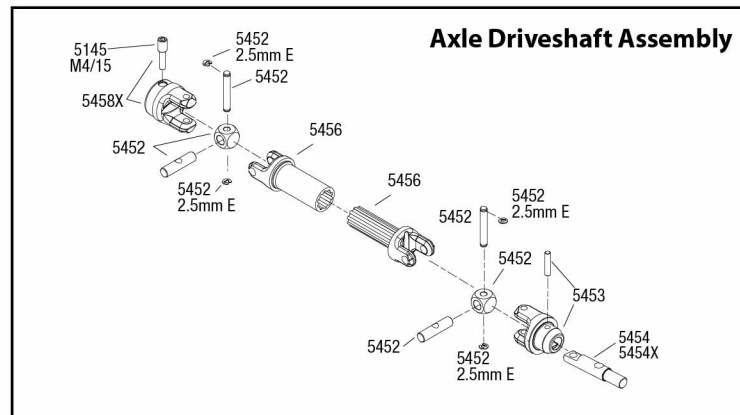

See Parts List for a complete listing of optional accessories.

REV 150617-R00

Abbreviations

	CCS	Countersunk Cap Screw
	CS	Cap Screw
	FCS	Flathead Cap Screw
	BCS	Buttonhead Cap Screw
	CM	Countersunk Machine Screw
	RM	Roundhead Machine Screw
	WM	Washerhead Machine Screw
	SS	Shoulder Screw
	CST	Countersunk Self-tapping Screw
	RST	Roundhead Self-tapping Screw
	WST	Washerhead Self-tapping Screw
	FN	Flange Nut
	NL	Nylon Locknut
	PB	Plastic Bushing
	GS	Set (Grub) Screw
	PW	Plastic Washer
	AS	Aluminum Spacer
	PTW	PTFE Washer
	MW	Metal Washer
	E	E-Clip
	SW	Split Washer
	BB	Ball Bearing
	SLB	Self-lubricating Bushing
	NRB	Needle Roller Bearing
	ELW	External Lock Washer

3x12mm Countersunk Machine Screw

3x12mm Roundhead Machine Screw

33.5mm Hinge Pin

3x6x4mm Spacer

18.5 MM Yoke Pin

M4/18.5
4mm Thread Total Length

Specifications on this page are subject to change without notice. Every attempt has been made to ensure the accuracy of this drawing, however Traxxas cannot be held responsible for typographical or other errors. See Parts List for a complete listing of optional accessories.