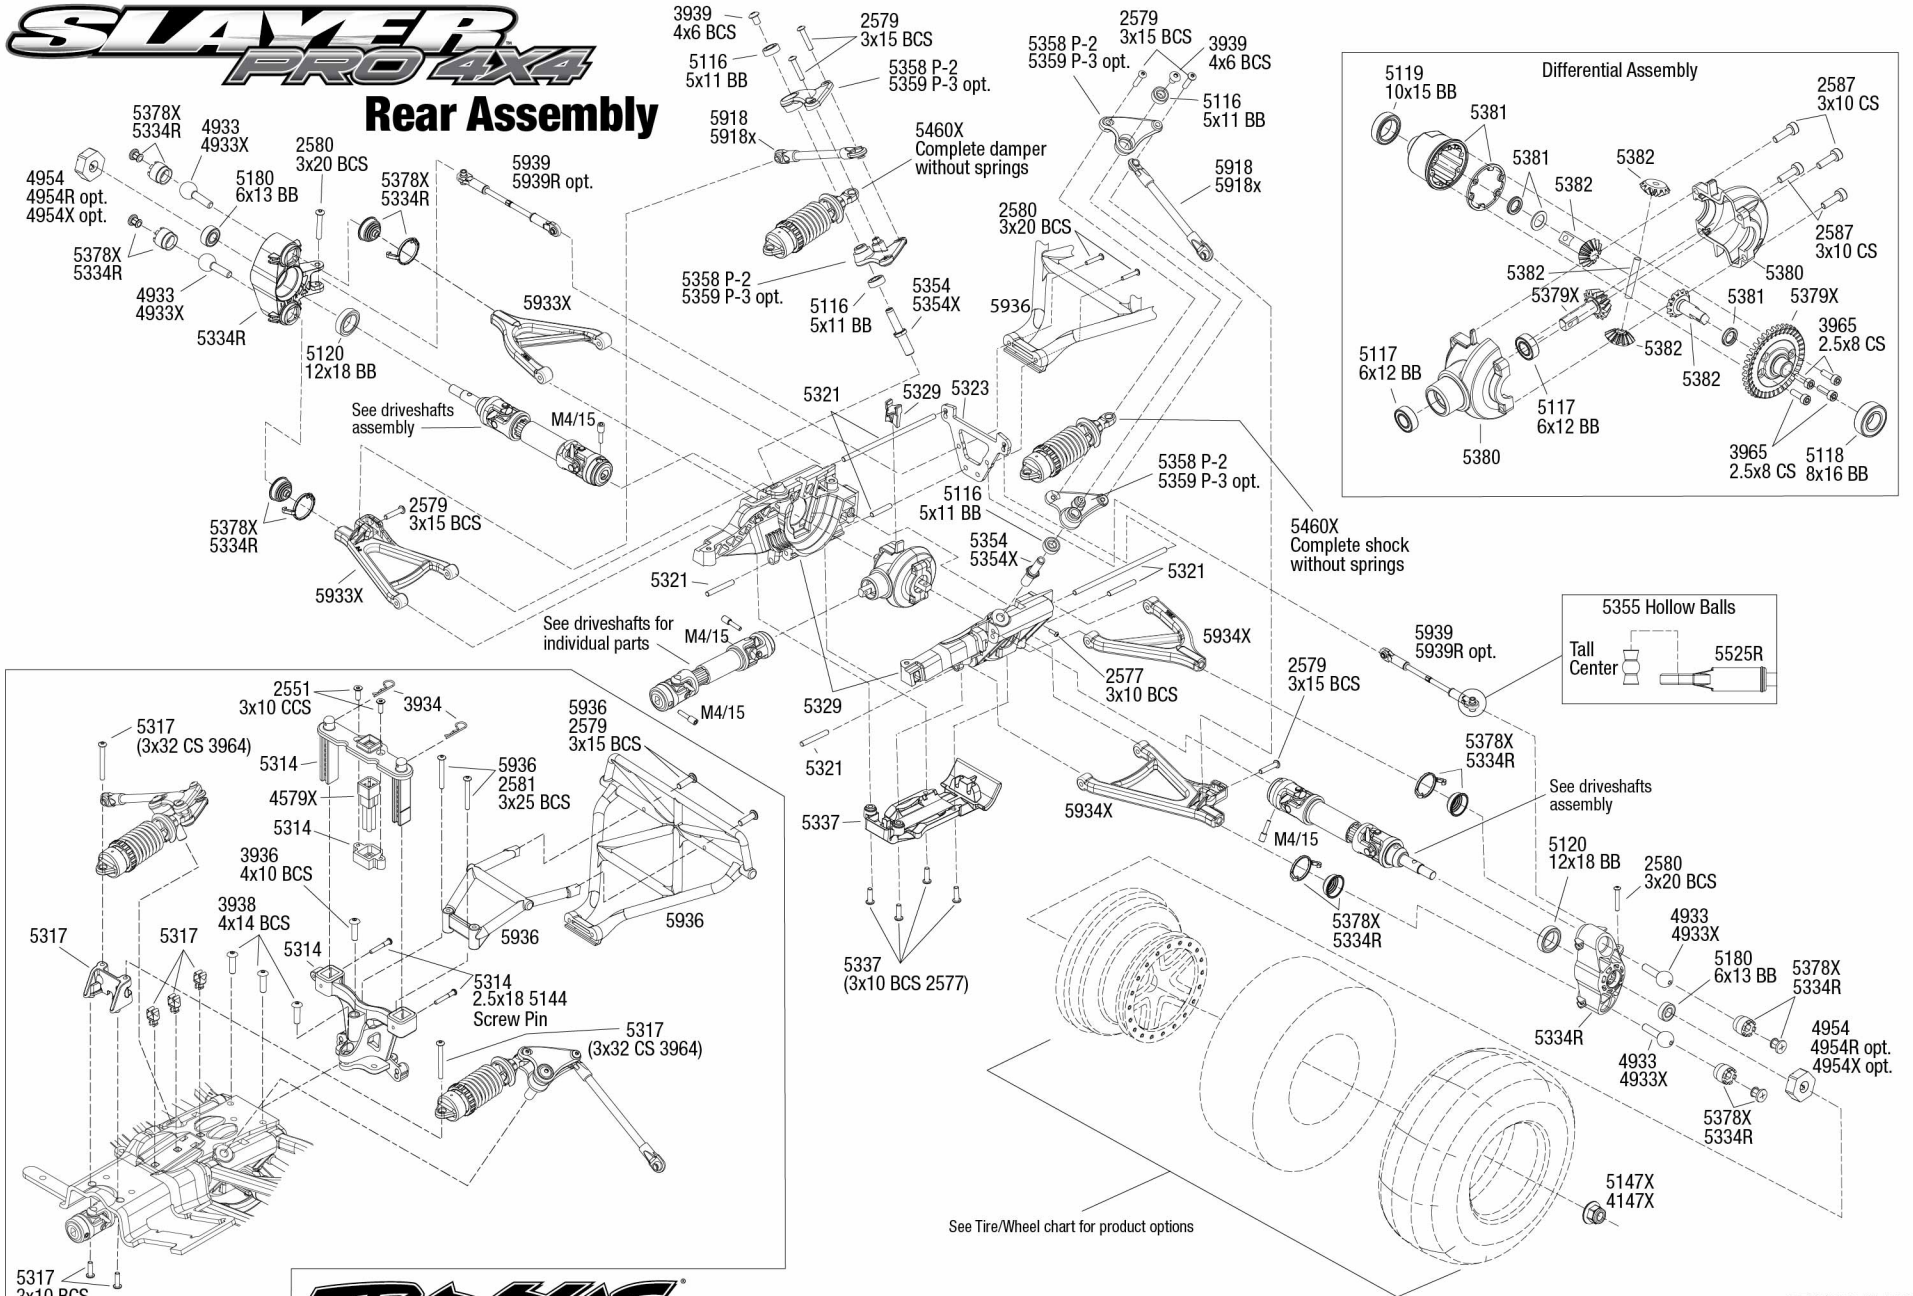

SLAYER PRO 4X4

Rear Assembly

Specifications on this page are subject to change without notice. Every attempt has been made to ensure the accuracy of this drawing, however Traxxas cannot be held responsible for typographical or other errors.

REV 150617-R00