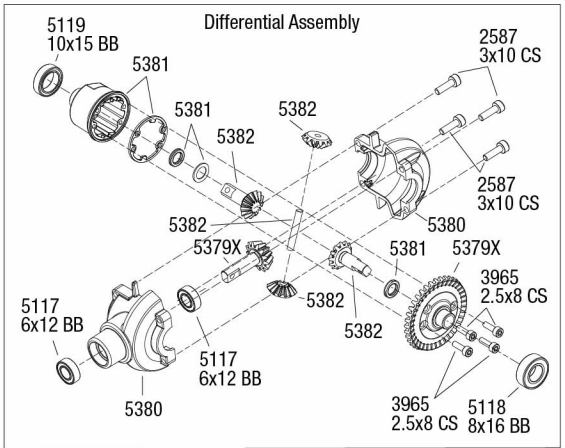

SLAYER PRO 4X4

Rear Assembly

Specifications on this page are subject to change without notice. Every attempt has been made to ensure the accuracy of this drawing, however Traxxas cannot be held responsible for typographical or other errors.

REV 150617-R00