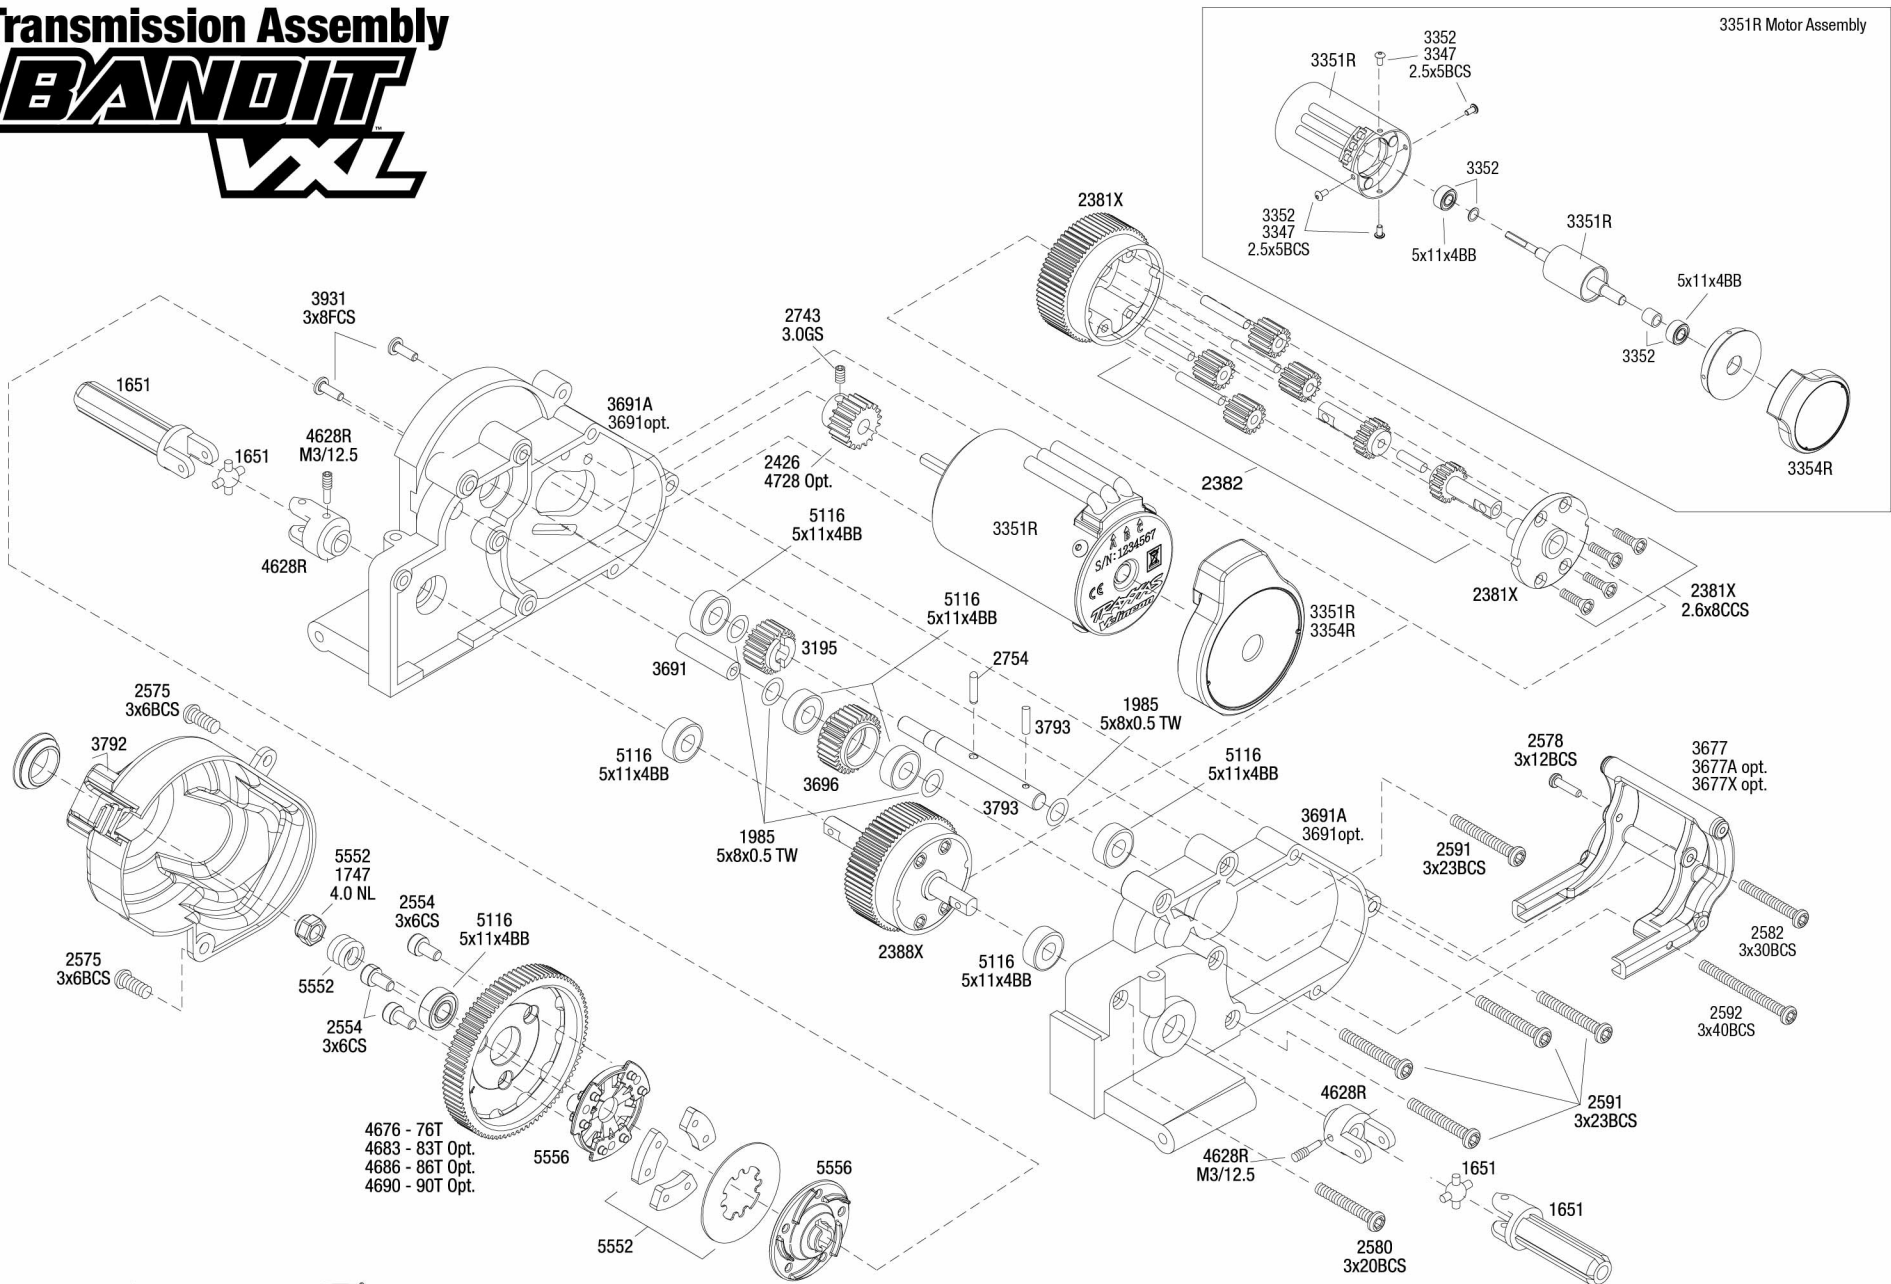

Transmission Assembly

BANDIT

VXL

See Parts List for a complete listing of optional accessories.

Specifications on this page are subject to change without notice. Every attempt has been made to ensure the accuracy of this drawing, however Traxxas cannot be held responsible for typographical or other errors.

REV 150424-R00