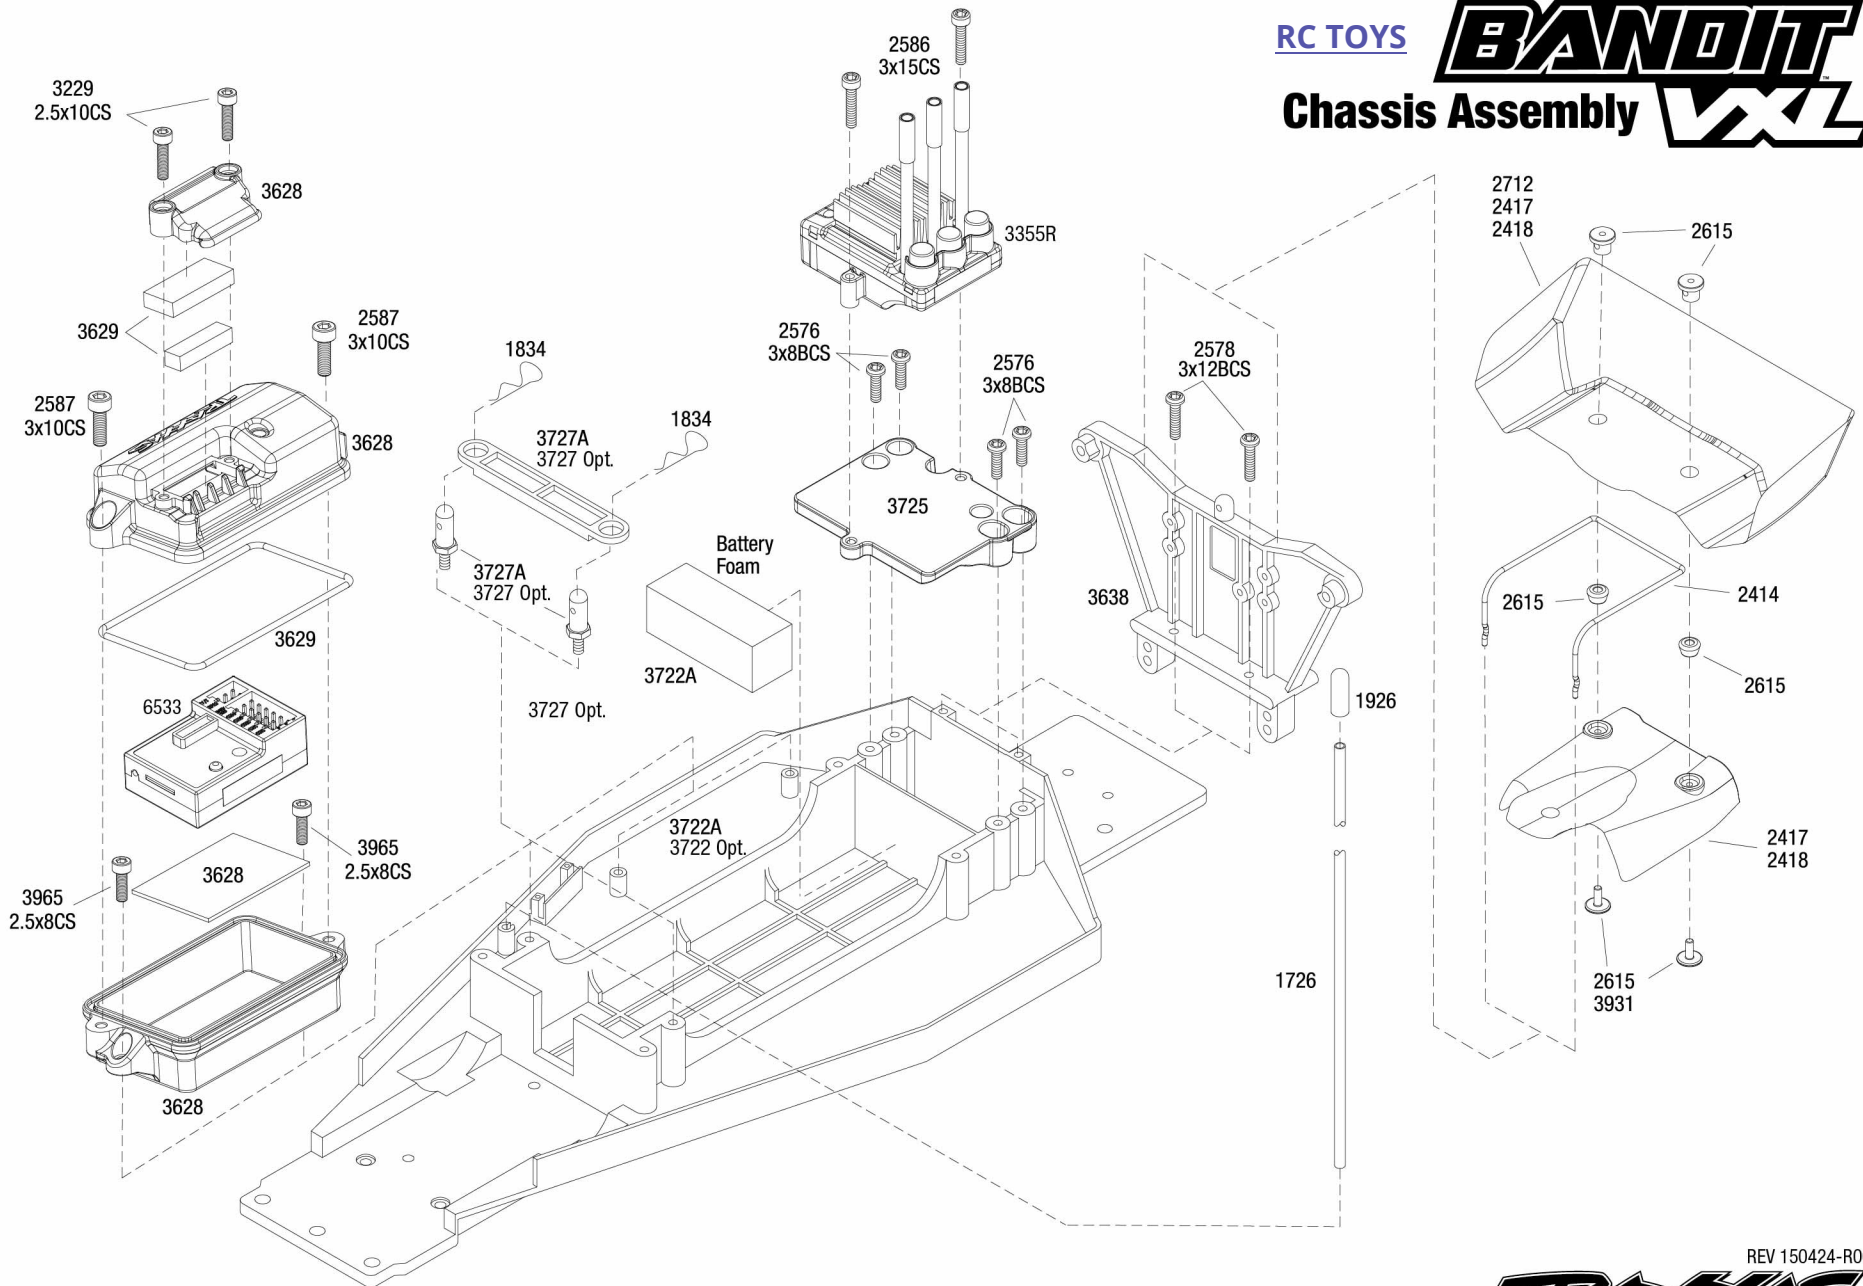

RC TOYS **BANDIT**
Chassis Assembly **VXL**

Specifications on this page are subject to change without notice. Every attempt has been made to ensure the accuracy of this drawing, however Traxxas cannot be held responsible for typographical or other errors.

See Parts List for a complete listing of optional accessories.

See Parts List for a complete listing of optional accessories.

REV 150424-R00
Specifications on this page are subject to change without notice. Every attempt has been made to ensure the accuracy of this drawing, however Traxxas cannot be held responsible for typographical or other errors.

BANDIT
Front Assembly VXL

BANDIT

Rear Assembly **VXL**

See Parts List for a complete listing of optional accessories.

REV 150424-R00
TRAXXAS
 Specifications on this page are subject to change without notice. Every attempt has been made to ensure the accuracy of this drawing, however Traxxas cannot be held responsible for typographical or other errors.

Transmission Assembly

BANDIT

VXL

See Parts List for a complete listing of optional accessories.

Specifications on this page are subject to change without notice. Every attempt has been made to ensure the accuracy of this drawing, however Traxxas cannot be held responsible for typographical or other errors.