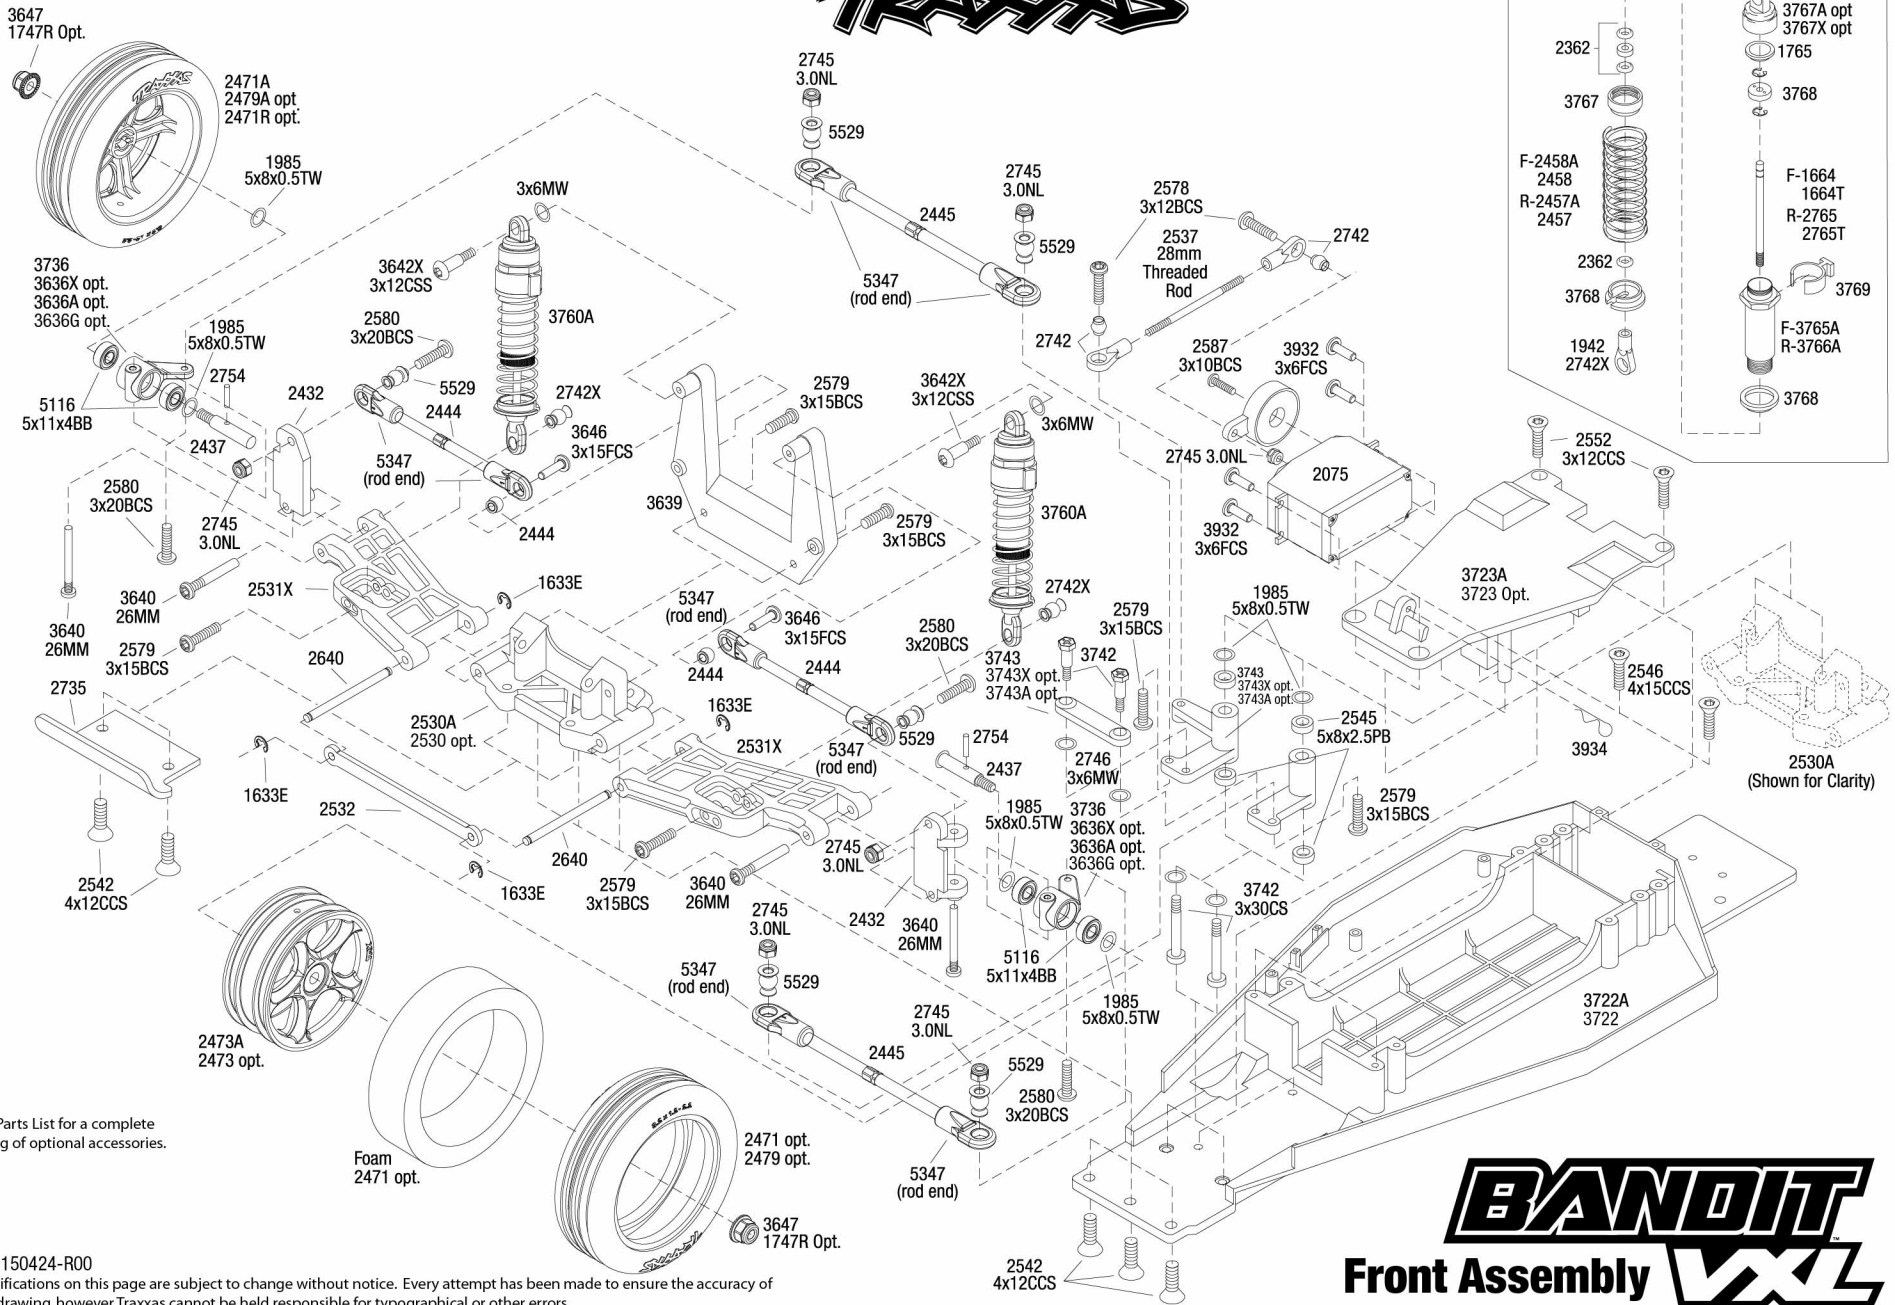

RC TOYS **BANDIT**
Chassis Assembly **VXL**

Specifications on this page are subject to change without notice. Every attempt has been made to ensure the accuracy of this drawing, however Traxxas cannot be held responsible for typographical or other errors.

See Parts List for a complete listing of optional accessories.

See Parts List for a complete listing of optional accessories.

REV 150424-R00
Specifications on this page are subject to change without notice. Every attempt has been made to ensure the accuracy of this drawing, however Traxxas cannot be held responsible for typographical or other errors.

BANDIT
Front Assembly VXL

BANDIT

Rear Assembly **VXL**

See Parts List for a complete listing of optional accessories.

REV 150424-R00
TRAXXAS
 Specifications on this page are subject to change without notice. Every attempt has been made to ensure the accuracy of this drawing, however Traxxas cannot be held responsible for typographical or other errors.

REV 150424-R00