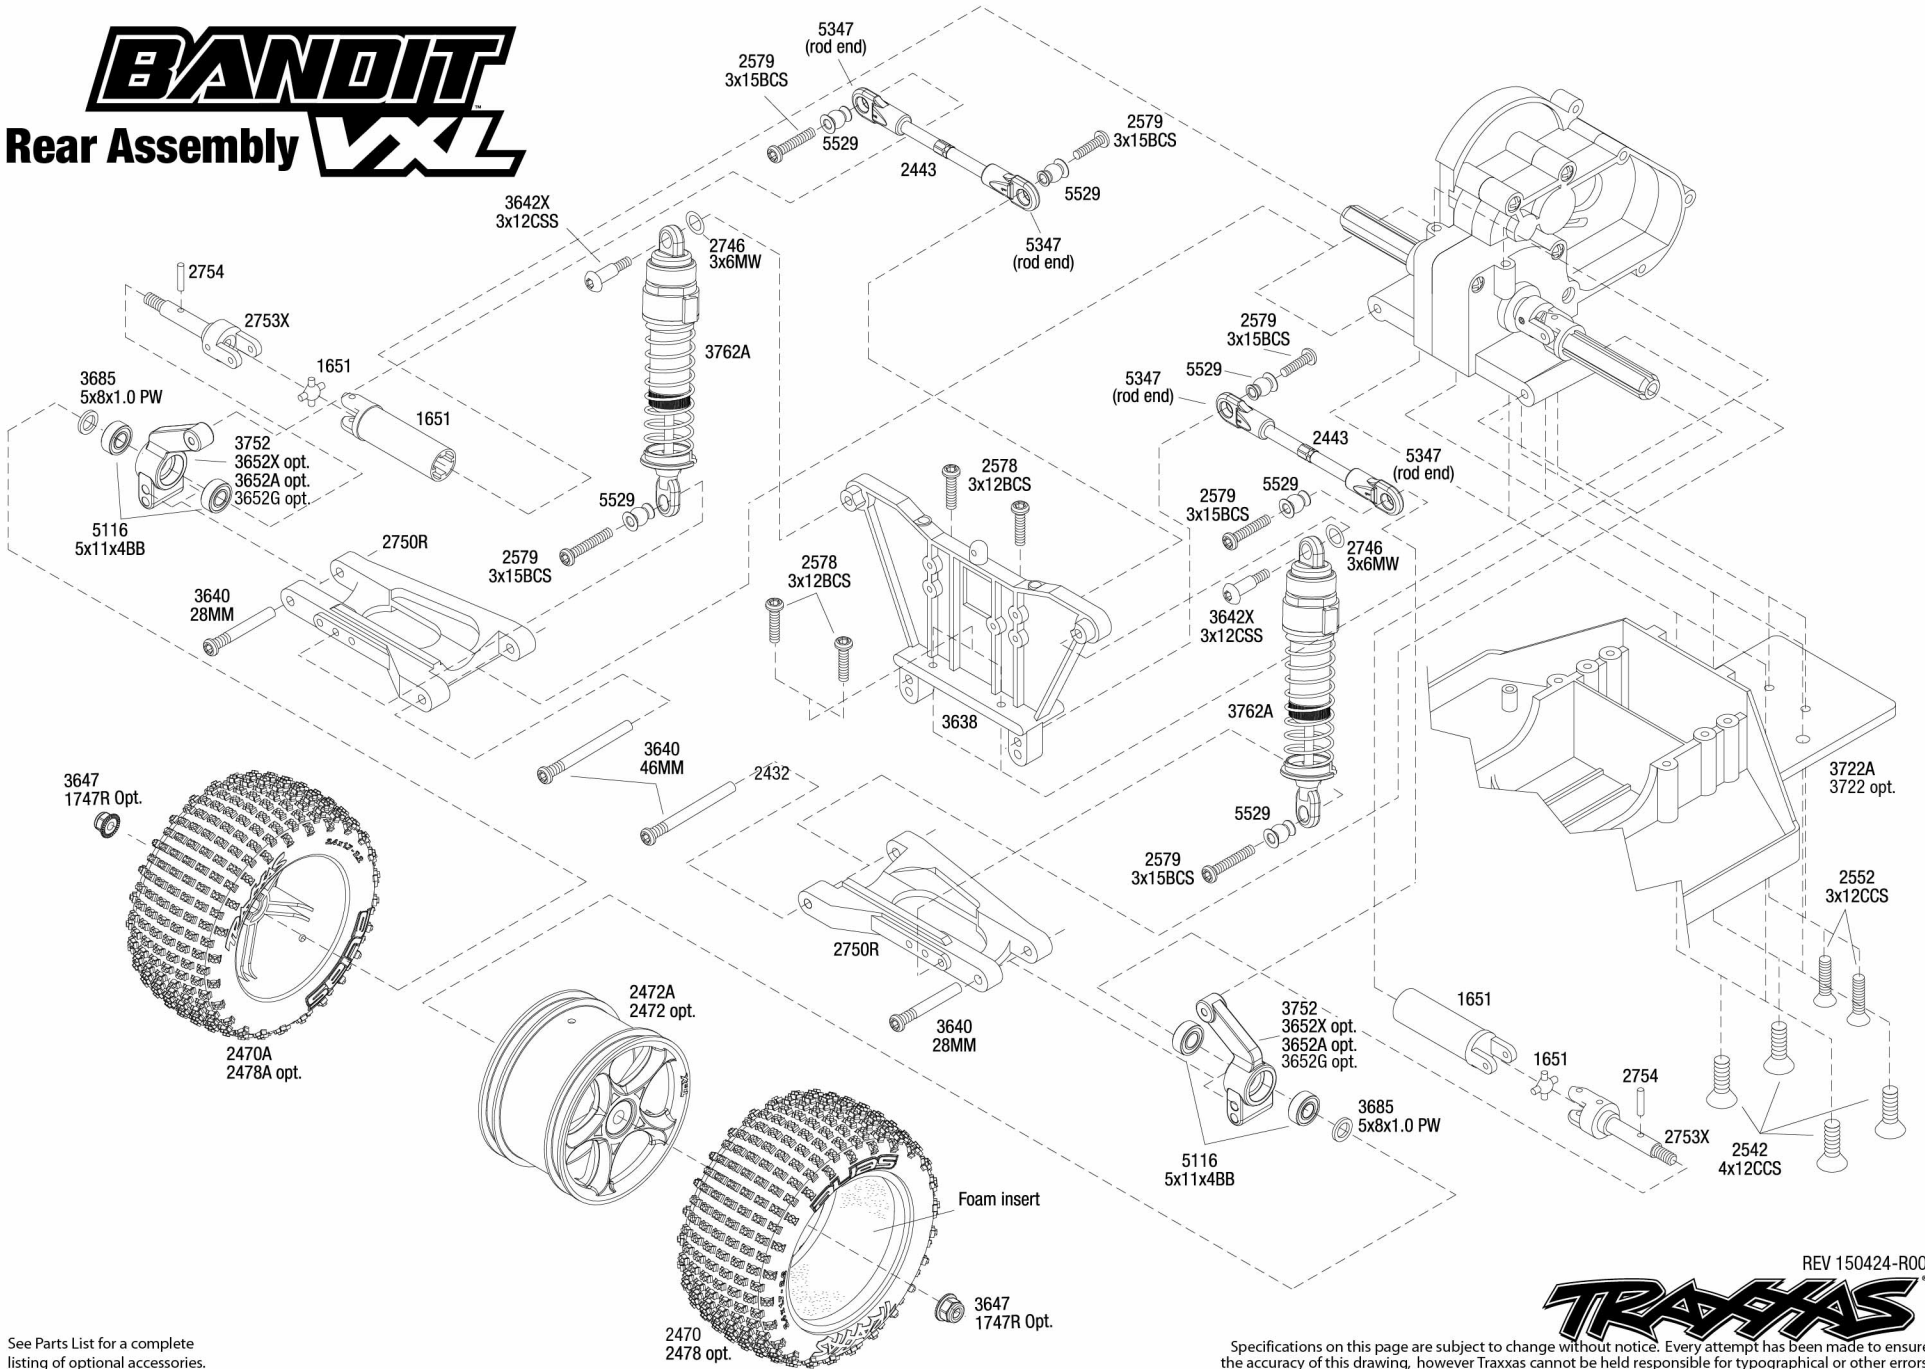

See Parts List for a complete listing of optional accessories.

See Parts List for a complete listing of optional accessories.

REV 150424-R00
Specifications on this page are subject to change without notice. Every attempt has been made to ensure the accuracy of this drawing, however Traxxas cannot be held responsible for typographical or other errors.

BANDIT
Front Assembly VXL

BANDIT

Rear Assembly **VXL**

See Parts List for a complete listing of optional accessories.

REV 150424-R00
TRAXXAS
 Specifications on this page are subject to change without notice. Every attempt has been made to ensure the accuracy of this drawing, however Traxxas cannot be held responsible for typographical or other errors.