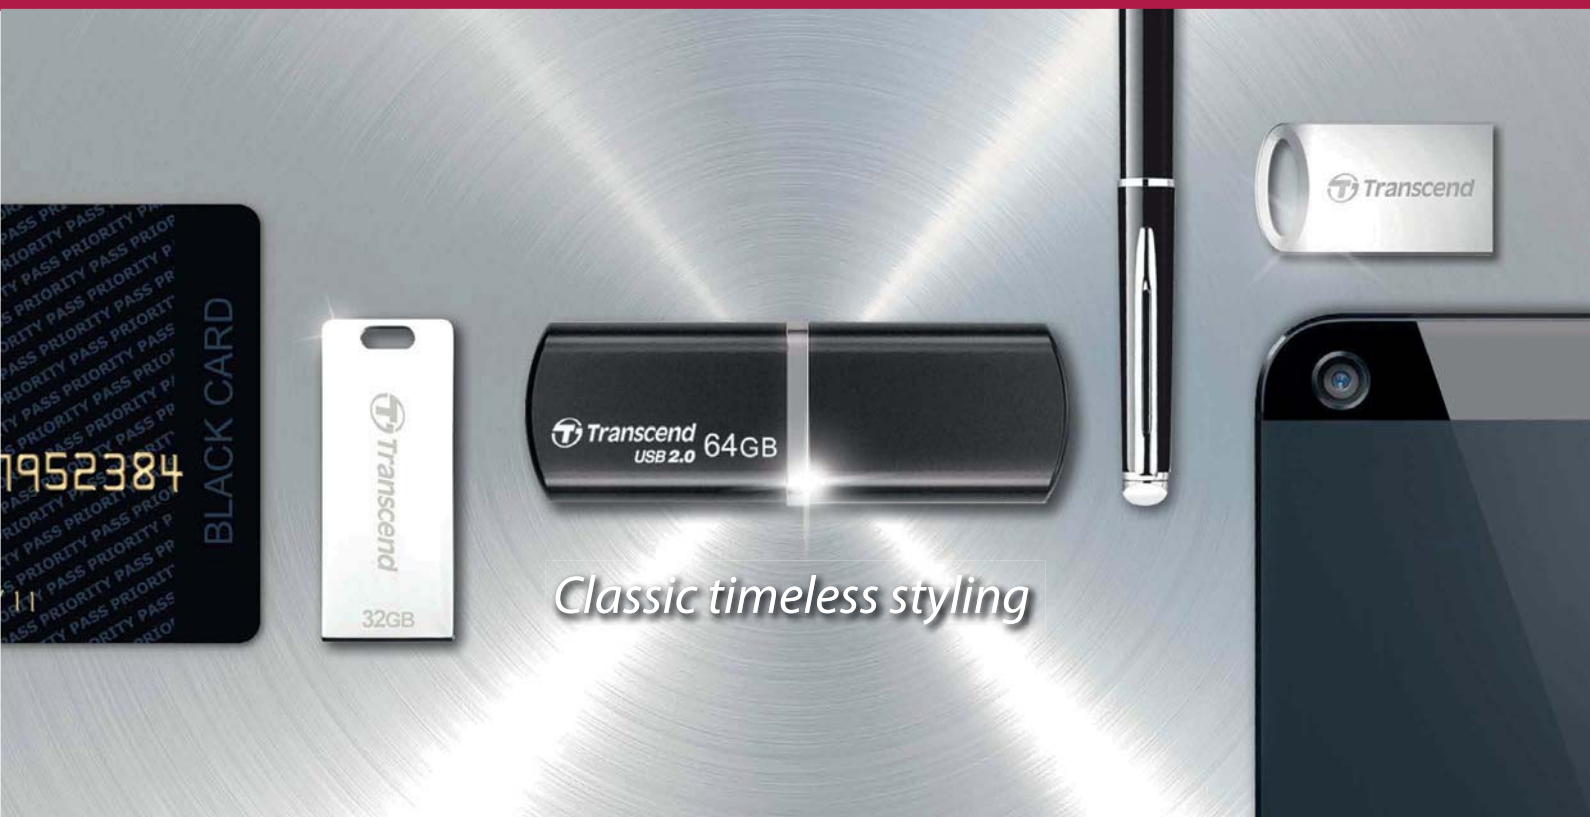

Classic timeless styling