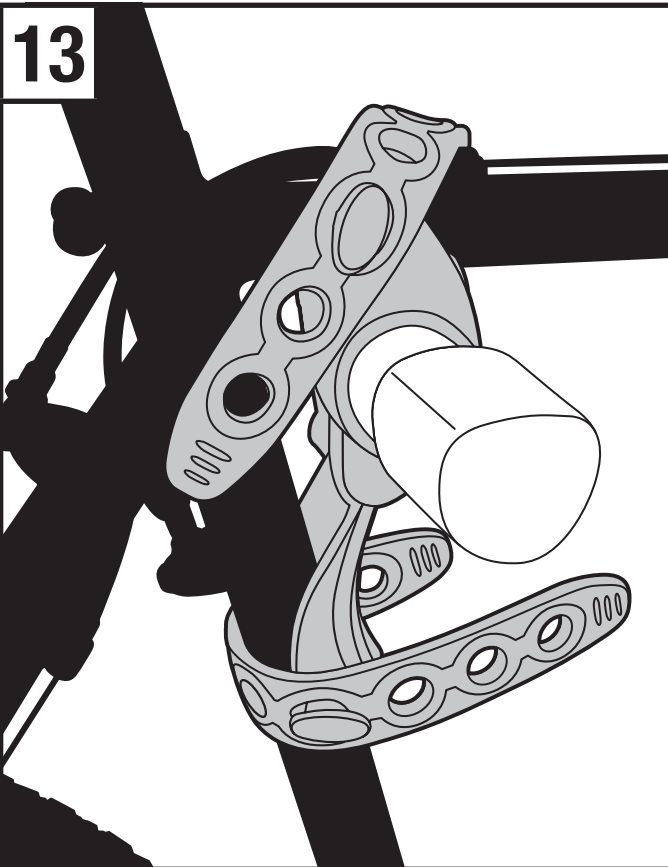

- Be sure lower bumper legs are in correct position. It is recommended to rest the lower leg tube pads on the bumper.

10

- Attach side straps to side seams of trunk, hatch, or door.

11

- Insert anti-sway cages onto cradle bottoms by aligning open end of “C” slot as shown. Smooth curved surface of cage should face outwards away from strap rack. Once it is attached, rotate cage to vertical position.

12

- Retighten all straps to ensure a snug fit to vehicle.
- Roll up loose strap ends and secure.

13

- Cradles can be either rotated or shifted on bars to accommodate different bike geometries.
- Alternate direction of bikes when loading.
- Ensure straps are tightened securely around bike.
- Place smooth curved surface of anti-sway cage against the bike's down tube and tighten strap around bike tube.