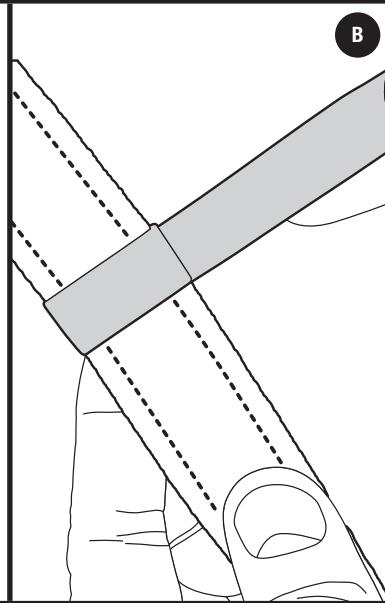

- Open hatch/trunk. Hang hook inside trunk or vehicle.

- Close hatch, pull strap tight and install carrier.

A

- Attach strap management device to any of 4 tight straps approximately three inches behind buckle.

B

- Wrap strap management device once around tight strap fastening it onto itself.

- Roll up excess strap into four-inch loops.

A

B

- Wrap strap management device once around excess strap loops and fasten onto itself.
- Repeat last three steps for other three strap management devices.