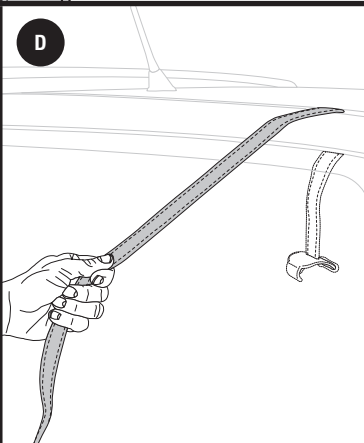

14

- Mount second and third bike in the opposite directions. Ensure cradle straps are tightened securely around each bike.
- Use the strap provided to secure the bikes to each other and to lower arms of rack.
- After bikes are mounted re-check the tightness of all straps.

15

- Using blue load strap provided secure all bikes to the frame of the rack as illustrated.

16

VERSA CLIP USE

- Remove upper strap from carrier buckle. Thread loose end through slot in hook.

- Pull strap through.

- Open hatch/trunk. Hang hook inside trunk or vehicle.

- Close hatch, pull strap tight and install carrier.

A

- Attach strap management device to any of 4 tight straps approximately three inches behind buckle.