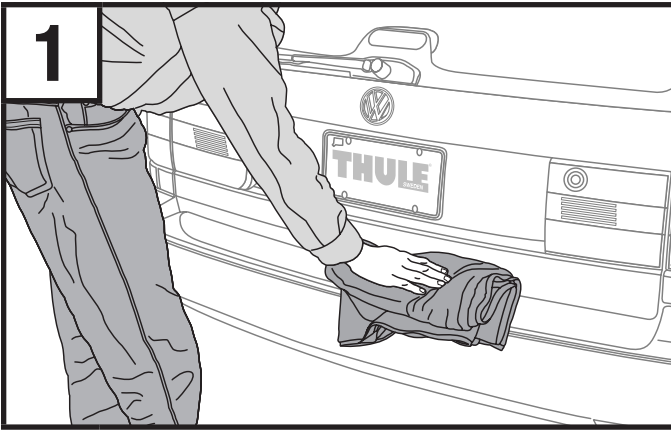

WARNINGS / LIMITATIONS

- Number of bicycles carried should not exceed designated carrying capacity for your specific Gateway model.
- 9006XT (2 bike) max carrying capacity = 70lbs.
- 9007XT (3 bike) max carrying capacity = 105lbs.
- Check tightness of all bolts and knobs periodically.
- Check straps for wear and replace if worn.
- Not intended for off-road use.
- Not intended for tandems or recumbents.
- Do not install on a trailer or other towed vehicle.
- Failure to use blue safety strap may result in loss of bicycles.
- Do not open your trunk/rear hatch with the rack installed, it may cause damage to your vehicle.