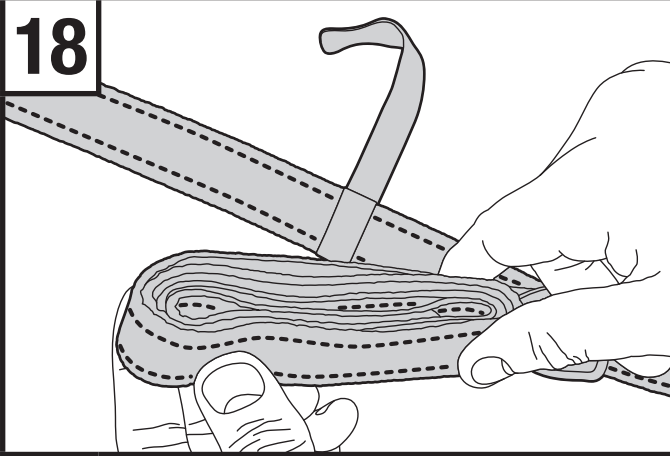

- Open hatch/trunk. Hang hook inside trunk or vehicle.

- Close hatch, pull strap tight and install carrier.

A

- Attach strap management device to any of 4 tight straps approximately three inches behind buckle.

B

- Wrap strap management device once around tight strap fastening it onto itself.

- Roll up excess strap into four-inch loops.

A

B

- Wrap strap management device once around excess strap loops and fasten onto itself.
- Repeat last three steps for other three strap management devices.