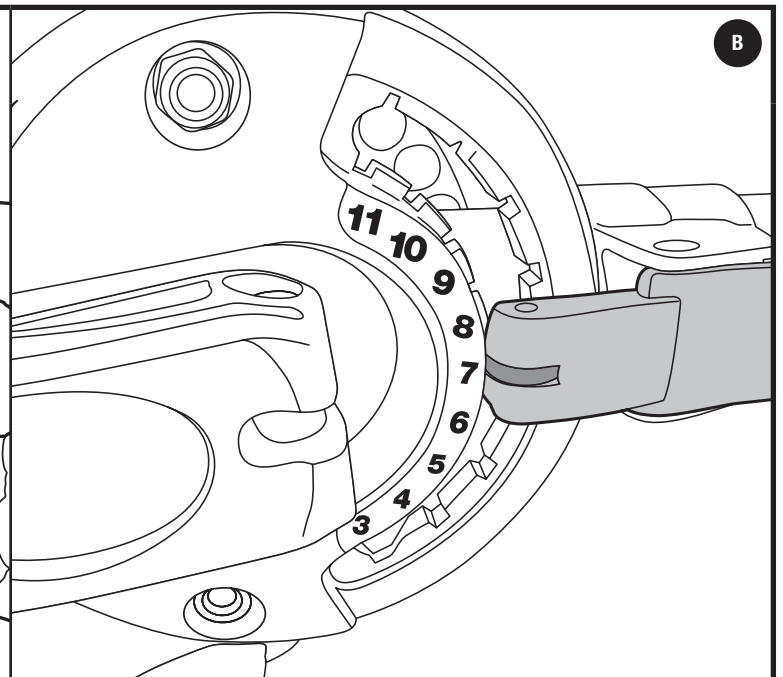

- With levers depressed, raise the trunk tube legs until the center of the lever top matches the number listed in the fit guide for your vehicle.