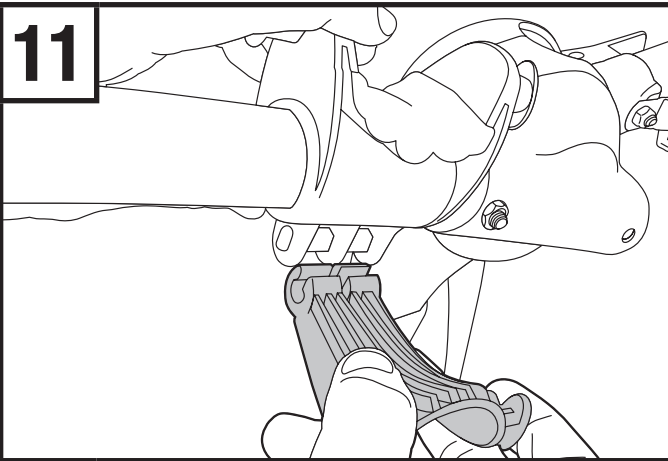

11

- Insert anti-sway cages onto cradle bottoms by aligning open end of “C” slot as shown. Smooth curved surface of cage should face outwards away from strap rack. Once it is attached, rotate cage to vertical position.

12

- Retighten all straps to ensure a snug fit to vehicle.
- Roll up loose strap ends and secure.

13

- Cradles can be either rotated or shifted on bars to accommodate different bike geometries.
- Alternate direction of bikes when loading.
- Ensure straps are tightened securely around bike.
- Place smooth curved surface of anti-sway cage against the bike's down tube and tighten strap around bike tube.