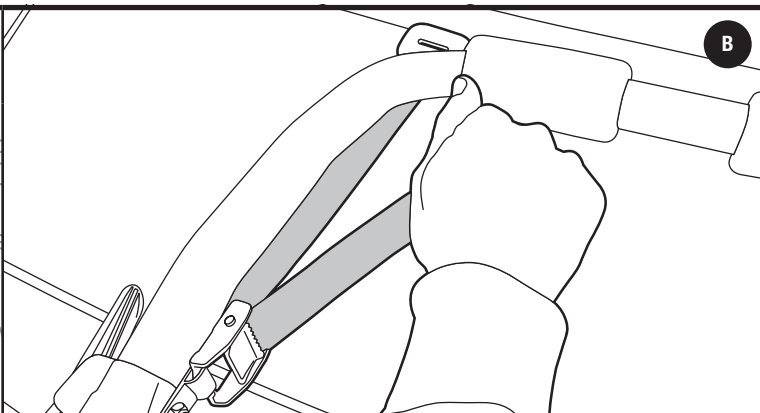

- Clean trunk/hatch and rear of car.

- Look up your vehicle in the Fit Guide (included with these instructions) for recommended fit number. **BE SURE TO READ THE FIT TIPS THAT APPLY TO YOUR VEHICLE.**

- Depress both angle adjusting levers simultaneously as shown.

- With levers depressed, raise the trunk tube legs until the center of the lever top matches the number listed in the fit guide for your vehicle.

4

- Mount carrier to the back of vehicle. Refer to Fit Tips for specific placement instructions.

NOTE: Do not open your trunk/rear hatch with the rack installed, it may cause damage to your vehicle.

5

- Attach top strap according to the Fit Tips for your car.

- Tighten top straps, by pulling on the loose end, so the carrier stays in position.