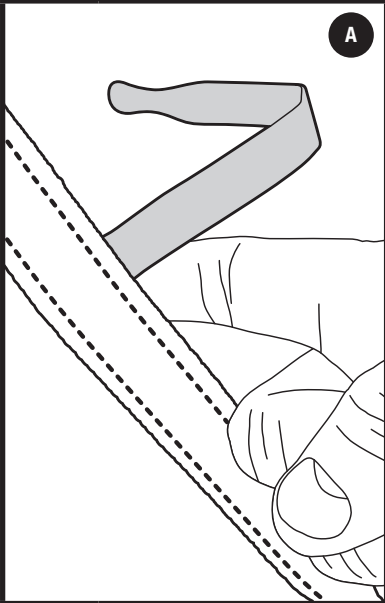

14

- Mount second and third bike in the opposite directions. Ensure cradle straps are tightened securely around each bike.
- Use the strap provided to secure the bikes to each other and to lower arms of rack.
- After bikes are mounted re-check the tightness of all straps.

15

- Using blue load strap provided secure all bikes to the frame of the rack as illustrated.

16

VERSA CLIP USE

- Remove upper strap from carrier buckle. Thread loose end through slot in hook.

- Pull strap through.

- Open hatch/trunk. Hang hook inside trunk or vehicle.

- Close hatch, pull strap tight and install carrier.

A

- Attach strap management device to any of 4 tight straps approximately three inches behind buckle.