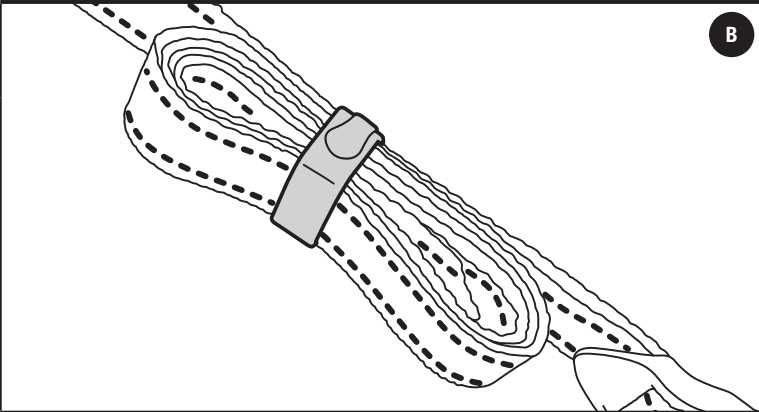

- Open hatch/trunk. Hang hook inside trunk or vehicle.

- Close hatch, pull strap tight and install carrier.

A

- Attach strap management device to any of 4 tight straps approximately three inches behind buckle.

B

- Wrap strap management device once around tight strap fastening it onto itself.

- Roll up excess strap into four-inch loops.

A

B

- Wrap strap management device once around excess strap loops and fasten onto itself.
- Repeat last three steps for other three strap management devices.