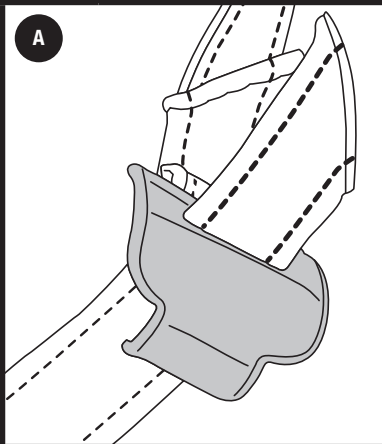

- Remove upper strap from carrier buckle. Thread loose end through slot in hook.