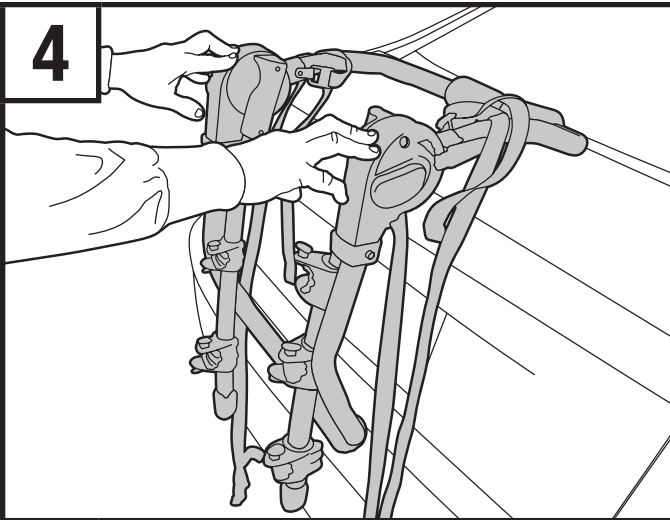

- Clean trunk/hatch and rear of car.

- Look up your vehicle in the Fit Guide (included with these instructions) for recommended fit number. **BE SURE TO READ THE FIT TIPS THAT APPLY TO YOUR VEHICLE.**

- Depress both angle adjusting levers simultaneously as shown.

- With levers depressed, raise the trunk tube legs until the center of the lever top matches the number listed in the fit guide for your vehicle.

4

- Mount carrier to the back of vehicle. Refer to Fit Tips for specific placement instructions.

NOTE: Do not open your trunk/rear hatch with the rack installed, it may cause damage to your vehicle.

5

- Attach top strap according to the Fit Tips for your car.

- Tighten top straps, by pulling on the loose end, so the carrier stays in position.