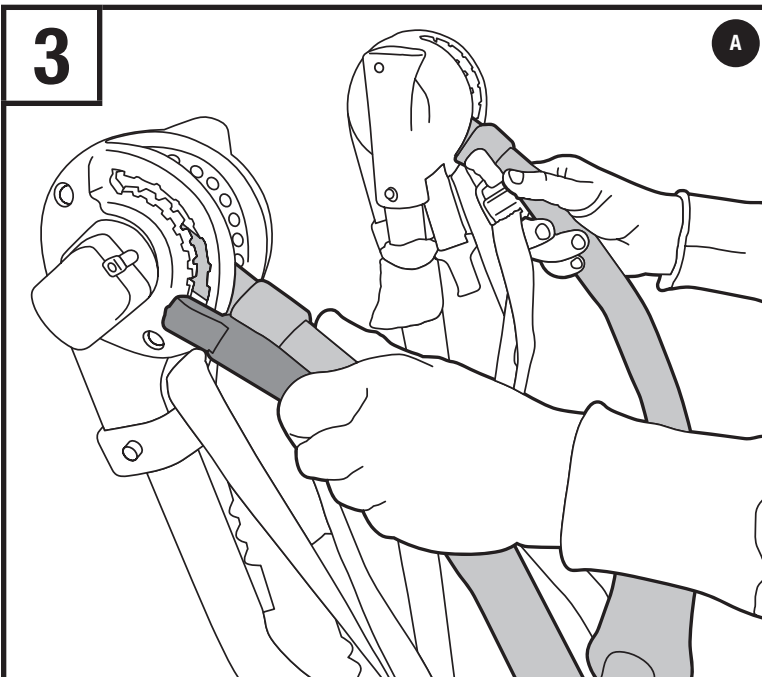

- Clean trunk/hatch and rear of car.

- Look up your vehicle in the Fit Guide (included with these instructions) for recommended fit number. **BE SURE TO READ THE FIT TIPS THAT APPLY TO YOUR VEHICLE.**

- Depress both angle adjusting levers simultaneously as shown.

NOTE: Do not open your trunk/rear hatch with the rack installed, it may cause damage to your vehicle.

5

- Attach top strap according to the Fit Tips for your car.

- Tighten top straps, by pulling on the loose end, so the carrier stays in position.