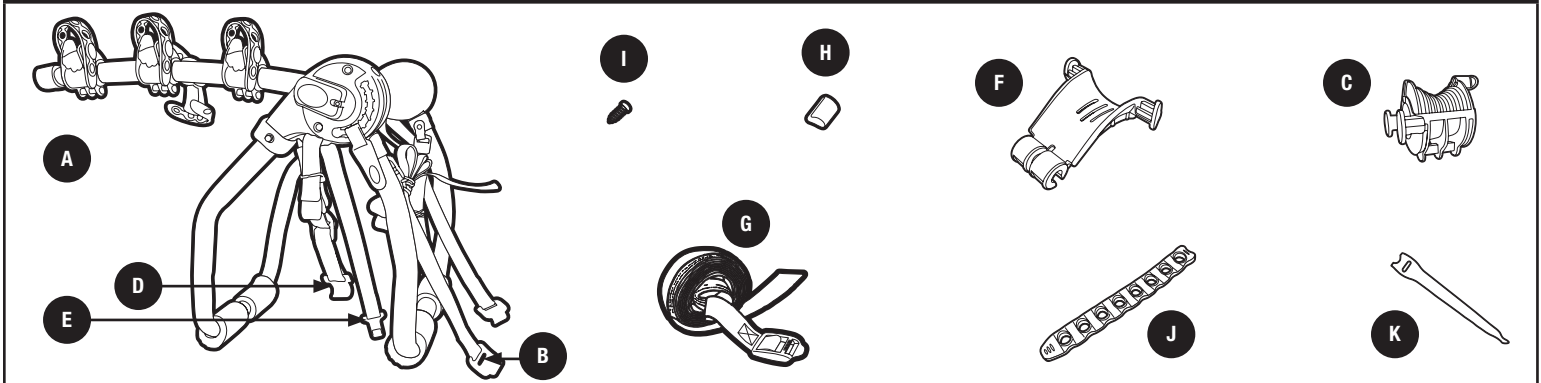

GATEWAY (2 BIKE CARRIER) **9006XT**
GATEWAY (3 BIKE CARRIER) **9007XT**

PARTS INCLUDED

part	description	part number	9006XT qty.	9007XT qty.
A	Gateway 2 or 3 bike carrier /	—	1	1
B	top strap assembly /	753-2184	2	2
C	holdfast cradle /	8523005001	4	6
D	side hook assembly w/buckle /	753-2877	2	2
E	bottom strap (narrow) w/hook /	753-0035-07	2	2
F	anti-sway cage /	8522903001	2	3
G	tie down strap /	753-1492	1	1
H	bike arm end cap /	8522904001	2	2
I	end cap screw /	8535753	2	2
J	ripple strap /	8523006001	6	9
K	strap management device /	8535414	4	4

WARNINGS / LIMITATIONS

- Number of bicycles carried should not exceed designated carrying capacity for your specific Gateway model.
- 9006XT (2 bike) max carrying capacity = 70lbs.
- 9007XT (3 bike) max carrying capacity = 105lbs.
- Check tightness of all bolts and knobs periodically.
- Check straps for wear and replace if worn.
- Not intended for off-road use.
- Not intended for tandems or recumbents.
- Do not install on a trailer or other towed vehicle.
- Failure to use blue safety strap may result in loss of bicycles.
- Do not open your trunk/rear hatch with the rack installed, it may cause damage to your vehicle.

NOTE: Do not open your trunk/rear hatch with the rack installed, it may cause damage to your vehicle.

5

- Attach top strap according to the Fit Tips for your car.

- Tighten top straps, by pulling on the loose end, so the carrier stays in position.

- Open hatch/trunk. Hang hook inside trunk or vehicle.

- Close hatch, pull strap tight and install carrier.

A

- Attach strap management device to any of 4 tight straps approximately three inches behind buckle.