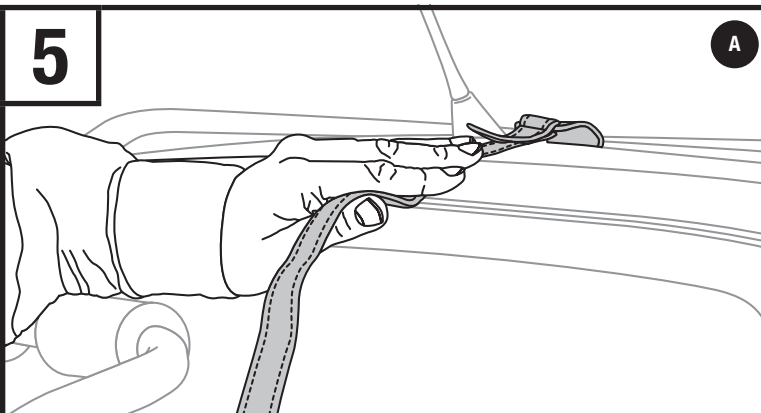

- Clean trunk/hatch and rear of car.

- Look up your vehicle in the Fit Guide (included with these instructions) for recommended fit number. **BE SURE TO READ THE FIT TIPS THAT APPLY TO YOUR VEHICLE.**

- Depress both angle adjusting levers simultaneously as shown.

- With levers depressed, raise the trunk tube legs until the center of the lever top matches the number listed in the fit guide for your vehicle.

4

- Mount carrier to the back of vehicle. Refer to Fit Tips for specific placement instructions.

NOTE: Do not open your trunk/rear hatch with the rack installed, it may cause damage to your vehicle.

5

- Attach top strap according to the Fit Tips for your car.

- Tighten top straps, by pulling on the loose end, so the carrier stays in position.