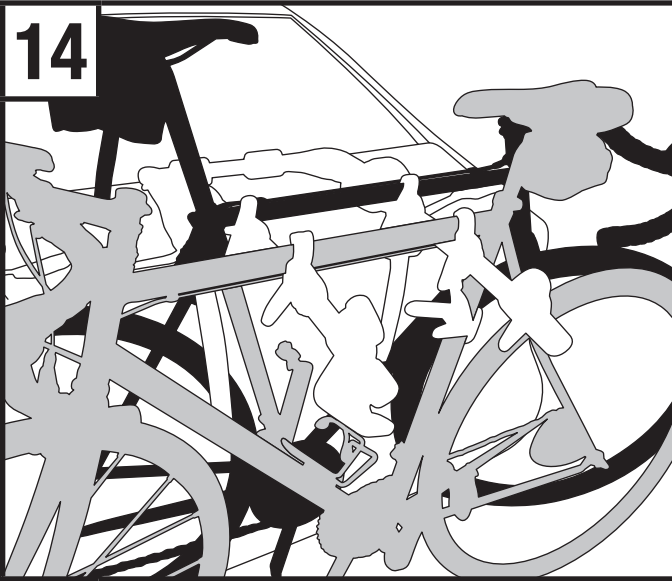

14

- Mount second and third bike in the opposite directions. Ensure cradle straps are tightened securely around each bike.
- Use the strap provided to secure the bikes to each other and to lower arms of rack.
- After bikes are mounted re-check the tightness of all straps.

15

- Using blue load strap provided secure all bikes to the frame of the rack as illustrated.

16

VERSA CLIP USE

- Remove upper strap from carrier buckle. Thread loose end through slot in hook.

- Pull strap through.

- Open hatch/trunk. Hang hook inside trunk or vehicle.

- Close hatch, pull strap tight and install carrier.