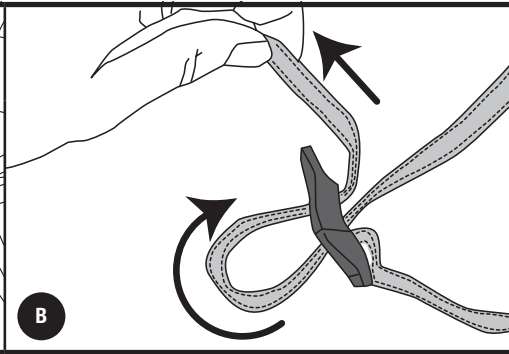

- Mount second and third bike in the opposite directions. Ensure cradle straps are tightened securely around each bike.
- Use the strap provided to secure the bikes to each other and to lower arms of rack.
- After bikes are mounted re-check the tightness of all straps.

15

- Using blue load strap provided secure all bikes to the frame of the rack as illustrated.

16

VERSA CLIP USE