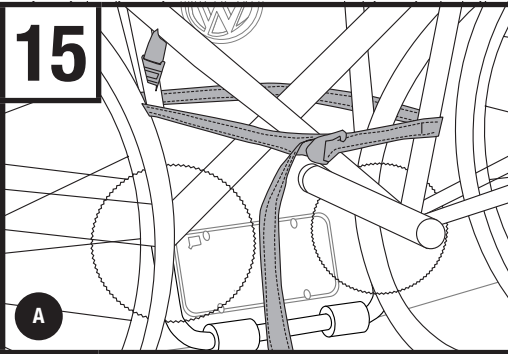

- Mount second and third bike in the opposite directions. Ensure cradle straps are tightened securely around each bike.
- Use the strap provided to secure the bikes to each other and to lower arms of rack.
- After bikes are mounted re-check the tightness of all straps.

15

- Using blue load strap provided secure all bikes to the frame of the rack as illustrated.

16

VERSA CLIP USE