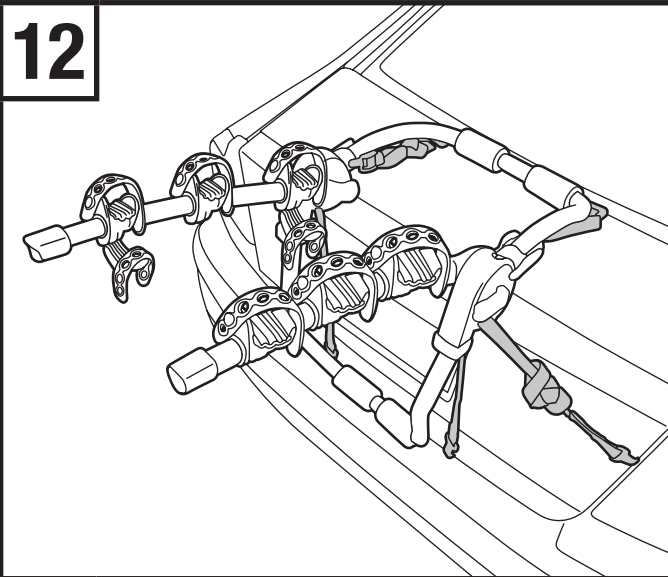

8

- Close lever so it rests in hub cut-out channel. Lever should snap shut. If there is still a noticeable gap between the hub and the bike arm hub, unsnap lever and tighten further clockwise before closing again. Repeat for other bike arm setting.

9

- Attach bottom straps (narrow, grey hooks) according to the Fit Tips for your car. Always make sure that straps are out of the way of hot exhaust gases and not in contact with the muffler or exhaust pipe.

- Be sure lower bumper legs are in correct position. It is recommended to rest the lower leg tube pads on the bumper.

10

- Attach side straps to side seams of trunk, hatch, or door.

11

- Insert anti-sway cages onto cradle bottoms by aligning open end of “C” slot as shown. Smooth curved surface of cage should face outwards away from strap rack. Once it is attached, rotate cage to vertical position.

12

- Retighten all straps to ensure a snug fit to vehicle.
- Roll up loose strap ends and secure.

13

- Cradles can be either rotated or shifted on bars to accommodate different bike geometries.
- Alternate direction of bikes when loading.
- Ensure straps are tightened securely around bike.
- Place smooth curved surface of anti-sway cage against the bike's down tube and tighten strap around bike tube.