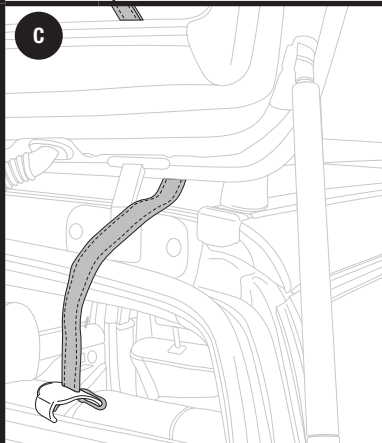

15

- Using blue load strap provided secure all bikes to the frame of the rack as illustrated.

16

VERSA CLIP USE

- Remove upper strap from carrier buckle. Thread loose end through slot in hook.

- Pull strap through.

- Open hatch/trunk. Hang hook inside trunk or vehicle.

- Close hatch, pull strap tight and install carrier.

A

- Attach strap management device to any of 4 tight straps approximately three inches behind buckle.