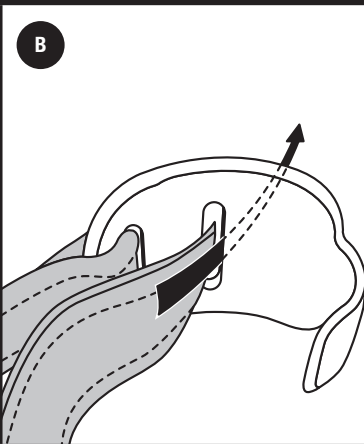

14

- Mount second and third bike in the opposite directions. Ensure cradle straps are tightened securely around each bike.
- Use the strap provided to secure the bikes to each other and to lower arms of rack.
- After bikes are mounted re-check the tightness of all straps.

15

- Using blue load strap provided secure all bikes to the frame of the rack as illustrated.

16

VERSA CLIP USE

- Remove upper strap from carrier buckle. Thread loose end through slot in hook.

- Pull strap through.

- Open hatch/trunk. Hang hook inside trunk or vehicle.

- Close hatch, pull strap tight and install carrier.

A

- Attach strap management device to any of 4 tight straps approximately three inches behind buckle.