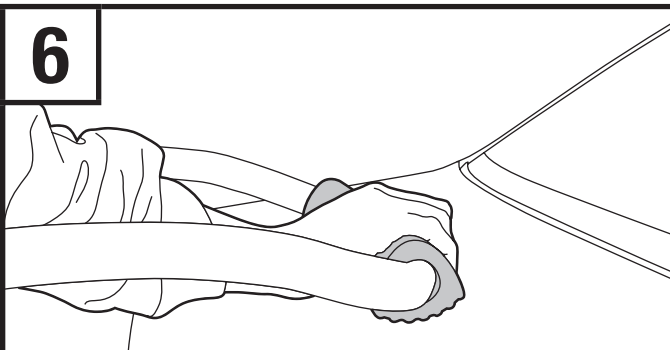

- Attach top strap according to the Fit Tips for your car.

- Tighten top straps, by pulling on the loose end, so the carrier stays in position.

NOTE: If versa clip is required for proper mounting, go to step 16 before continuing.

NOTE: Tighten straps only enough to hold rack in place without changing its position as instructed in the fit tips.

- You may need to route straps in from the sides to get straps into their recommended place on the vehicle.

6