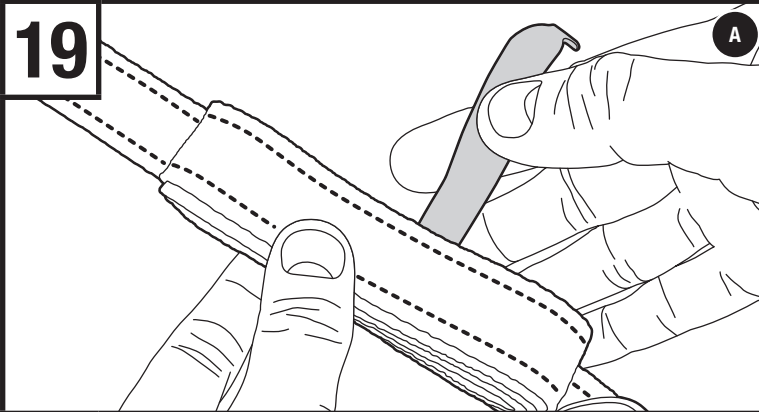

- Open hatch/trunk. Hang hook inside trunk or vehicle.

- Close hatch, pull strap tight and install carrier.

A

- Attach strap management device to any of 4 tight straps approximately three inches behind buckle.

B

- Wrap strap management device once around tight strap fastening it onto itself.

- Roll up excess strap into four-inch loops.

A

B

- Wrap strap management device once around excess strap loops and fasten onto itself.
- Repeat last three steps for other three strap management devices.