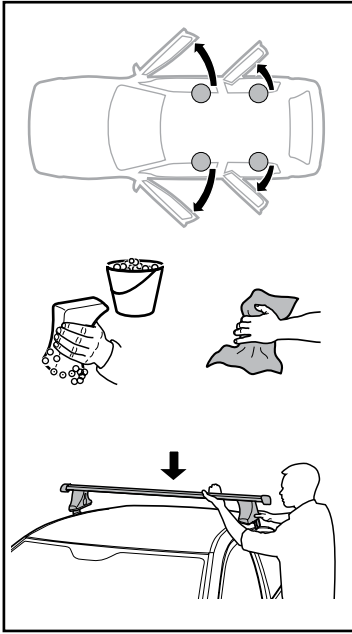

6

	X mm	Y mm	X inch	Y inch
TOYOTA Prius, 5-dr Estate, 12-	305 mm	711 mm	12"	28"
TOYOTA Prius, 5-dr Estate, 12- (with glass roof)	305 mm	711 mm	12"	28"
TOYOTA Prius V, 5-dr Wagon, *12-	305 mm	711 mm	12"	28"
TOYOTA Prius V, 5-dr Wagon, *12- (with glass roof)	305 mm	711 mm	12"	28"