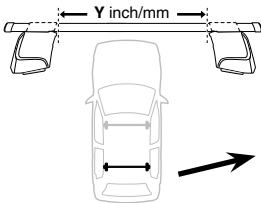

	X inch	X mm
TOYOTA Prius , 5-dr Estate, 12-	41"	1041 mm
TOYOTA Prius , 5-dr Estate, 12- (with glass roof)	41"	1041 mm
TOYOTA Prius V , 5-dr Wagon, *12-	41"	1041 mm
TOYOTA Prius V , 5-dr Wagon, *12- (with glass roof)	41"	1041 mm