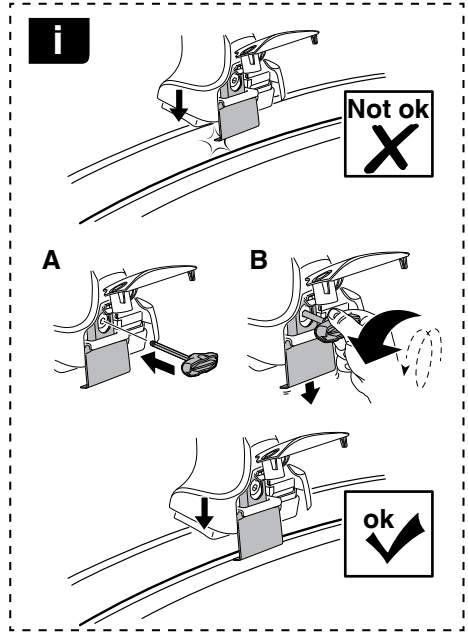

6

	X mm	Y mm	X inch	Y inch
TOYOTA Prius, 5-dr Estate, 12-	305 mm	711 mm	12"	28"
TOYOTA Prius, 5-dr Estate, 12- (with glass roof)	305 mm	711 mm	12"	28"
TOYOTA Prius V, 5-dr Wagon, *12-	305 mm	711 mm	12"	28"
TOYOTA Prius V, 5-dr Wagon, *12- (with glass roof)	305 mm	711 mm	12"	28"