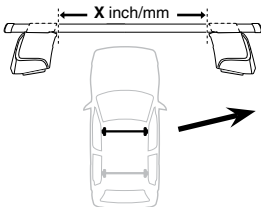

(North America)

	X inch	X mm
TOYOTA Prius, 5-dr Estate, 12-	41"	1041 mm
TOYOTA Prius, 5-dr Estate, 12- (with glass roof)	41"	1041 mm
TOYOTA Prius V, 5-dr Wagon, *12-	41"	1041 mm
TOYOTA Prius V, 5-dr Wagon, *12- (with glass roof)	41"	1041 mm