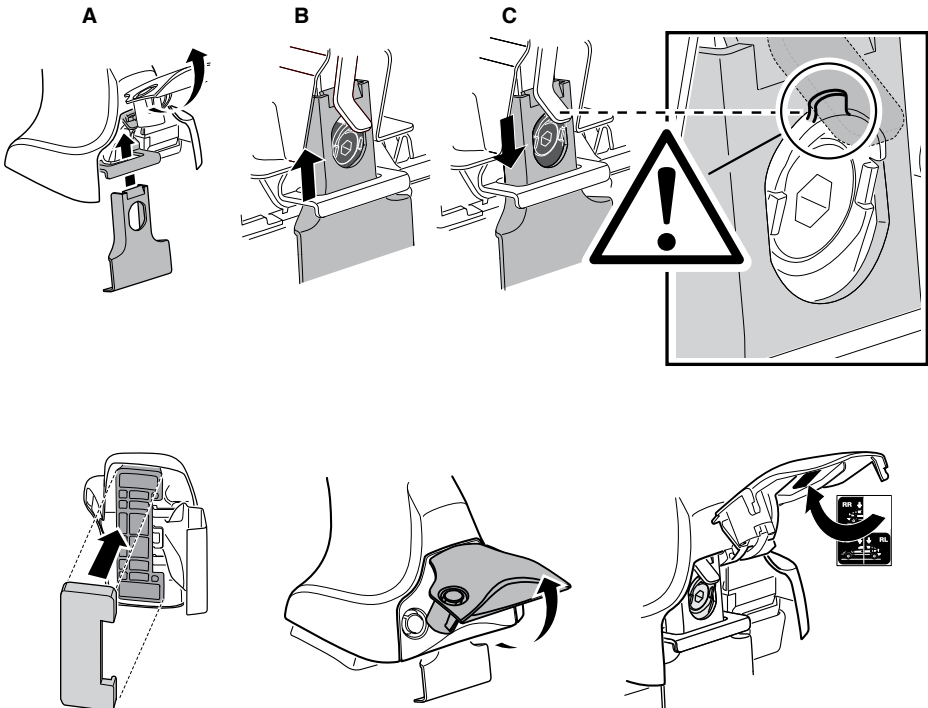

5

TOYOTA Prius, 5-dr Estate, 12-
TOYOTA Prius, 5-dr Estate, 12- (with glass roof)
TOYOTA Prius V, 5-dr Wagon, *12-
TOYOTA Prius V, 5-dr Wagon, *12- (with glass roof)