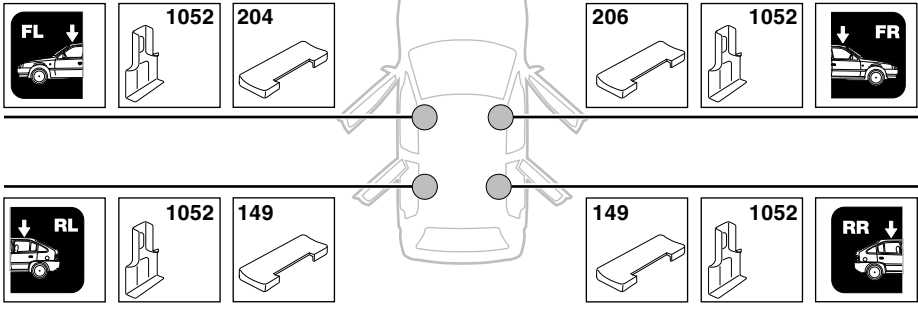

5

TOYOTA Prius, 5-dr Estate, 12-
TOYOTA Prius, 5-dr Estate, 12- (with glass roof)
TOYOTA Prius V, 5-dr Wagon, *12-
TOYOTA Prius V, 5-dr Wagon, *12- (with glass roof)