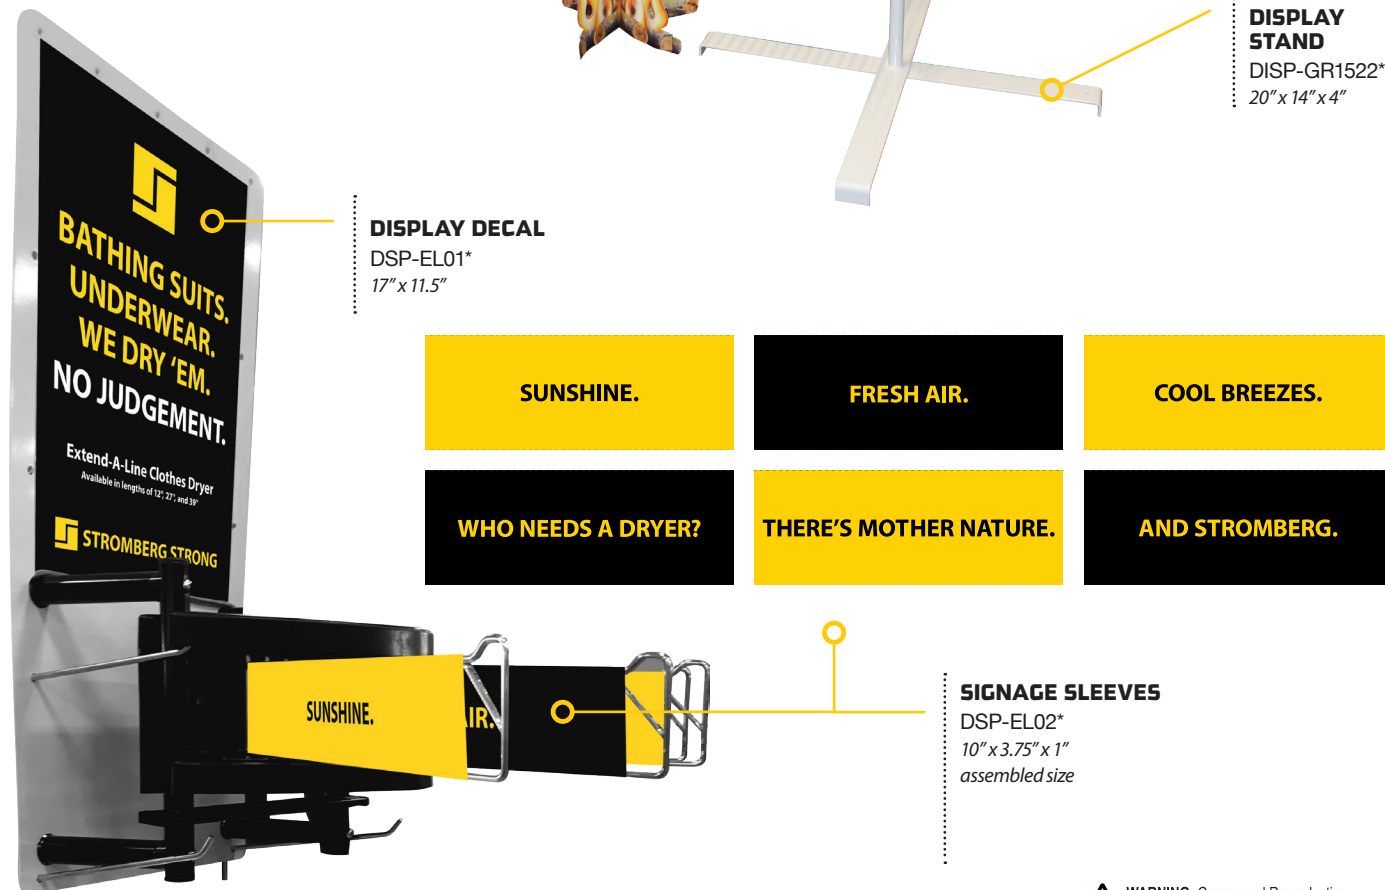

Lend-A-Hand & Platform Steps

LEND-A-HAND PRODUCT SIGN

DSP-LH01*
9" x 16" cardboard sign that fits inside product display

SIGN HEADER

DSP-LH02*
36" x 8"

SIGN HEADER HARDWARE

DSP-SH02*
Clear PVC grips signs securely and are easy to relocate

Sign Header

SIGN HEADER HARDWARE

DSP-SH02*
Clear PVC grips signs securely and are easy to relocate

FRONT

BACK

SIGN HEADER

DSP-SH01*
8" x 36"

WARNING: Cancer and Reproductive Harm

*While none of our products directly represent a risk of cancer or birth defect, many fasteners and finishes could if oral contact occurs.

A SMARTER POINT-OF-SALE SYSTEM

DEALER POINT-OF-SALE DISPLAYS

Stake-And-Grill

Extend-A-Line

WARNING: Cancer and Reproductive Harm

Hose Caddy Sign

PRODUCT DISPLAY SIGN
DSP-HC1*
36" x 30"

Shelf Talkers

WARNING: Cancer and Reproductive Harm

*While none of our products directly represent a risk of cancer or birth defect, many fasteners and finishes could if oral contact occurs.