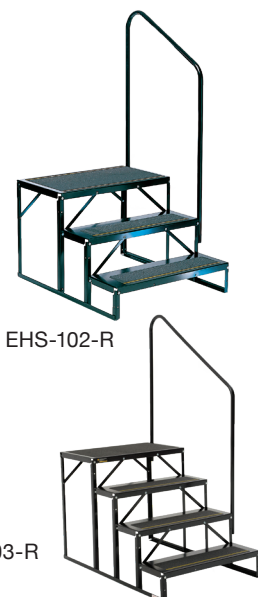

STEP RIGHT UP. SAFELY.

STEPS AND STOOLS

MANUAL RV STEPS

Platform Steps

Die Cast Aluminum Step

- Platform size 19" x 14"
- Platform height 8-1/8"
- Can be used folded—height 3-1/8"
- Solid foot bottom won't cut rubber non-skid pad
- Step supports 1000 lbs

PA-150* Die Cast Aluminum Step

Die Cast Adjustable Aluminum Step

- Platform size 19" x 14"
- Minimum height 7-3/16", max height 8-9/16"
- 3 Different settings per leg
- Pull to adjust
- Solid foot bottom won't cut rubber non-skid pad
- Step supports 1000 lbs

PA-275* Die Cast Adjustable Aluminum Step

Econo Porch

- Interchangeable handrail for left or right hand usage
- 2 and 3 step models available
- Landing platform: 27" wide x 16" deep
- 27" wide x 9" deep steps
- 2 step platform height: 21" (with 7" rise)
- 3 step platform height: 28" (with 7" rise)
- Porch supports 300 lb

EHS-102-R*
EHS-103-R*

EHS-103-R

Step Stool

- 11-1/2" wide x 15-1/2" high
- First step is 7" from the ground
- Folded size: 12" wide x 17-1/2" high x 7" deep
- Maximum load 330 lbs

PA-202* Step Stool

WARNING: Cancer and Reproductive Harm