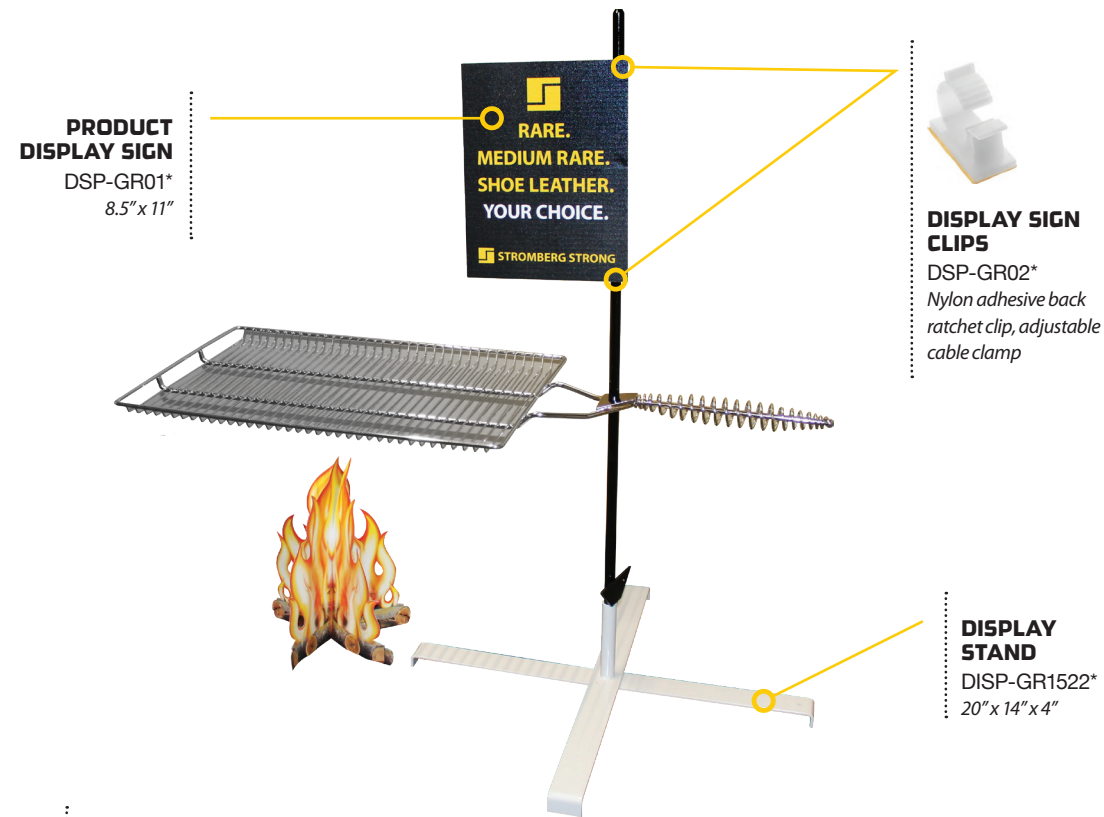

Lend-A-Hand & Platform Steps

LEND-A-HAND PRODUCT SIGN

DSP-LH01*
9" x 16" cardboard sign that fits inside product display

SIGN HEADER

DSP-LH02*
36" x 8"

SIGN HEADER HARDWARE

DSP-SH02*
Clear PVC grips signs securely and are easy to relocate

Sign Header

SIGN HEADER HARDWARE

DSP-SH02*
Clear PVC grips signs securely and are easy to relocate

FRONT

BACK

SIGN HEADER

DSP-SH01*
8" x 36"

WARNING: Cancer and Reproductive Harm

*While none of our products directly represent a risk of cancer or birth defect, many fasteners and finishes could if oral contact occurs.

A SMARTER POINT-OF-SALE SYSTEM

DEALER POINT-OF-SALE DISPLAYS

Stake-And-Grill