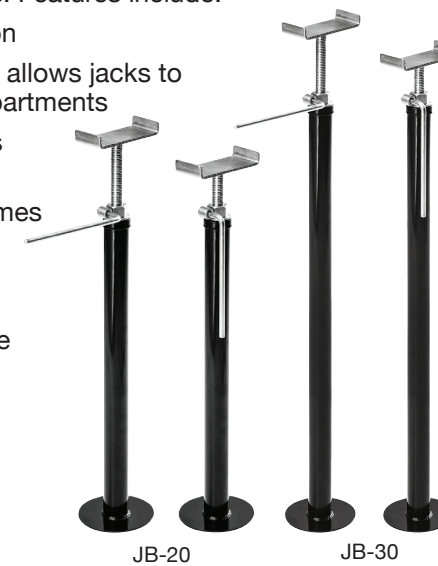

Steel Step

- Adjusts to 4" and 8"
- Maximum load 300 lbs
- Rubber anti-skid foot

S-150* Steel Platform

Plastic Step

- Adjusts to 4" and 8"
- NOT pet friendly
- Maximum load 500 lbs
- Rubber anti-skid foot

P-102* Plastic Platform

Manual Steps by Flexco

- Replaces any step on the market
- "Low profile" single steps available
- Extremely sturdy
- Made in the USA

- SMFP-1100* 24" W Single, 7-1/2" Rise
- SMFP-1120* 20" Single, 7-1/2" Rise
- SMFP-1200* 24" Single, 2-3/4" Rise
- SMFP-1220* 20" Single, 2-3/4" Rise
- SMFP-2100* 24" Double, 8" Rise
- SMFP-2120* 20" Double, 8" Rise
- SMFP-3100* 24" Triple, 8" Rise
- SMFP-3200L* 24" Triple, 9-1/2" Rise
- SMFP-4400* 24" Quad, 8" Rise

Jack-In-A-Box

The surprise in this Jack-in-a-Box is that it stabilizes more than 10,000 lbs. Features include:

- Two jacks per carton
- New folding handle allows jacks to store in small compartments
- Each jack stabilizes over 10,000 lbs
- U-Top fits most frames
- All parts are powder-coated or zinc-plated for corrosion resistance

JB-20*
Set of two Jacks
Adjusts 20" to 34"

JB-30*
Set of two Jacks
Adjusts 31" to 45"

JB-20

JB-30

Stabil-Step

- Eliminates sway for safe entry/exit
- Supports up to 750 lbs

JSS-4* Adjusts 4-3/4" to 7-3/4"
JSS-7* Adjusts 8" to 13-1/2"
JSS-85* Adjusts 8" to 15"