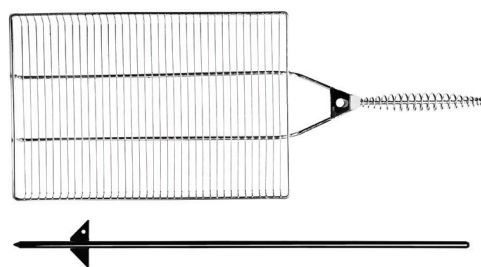

Stake & Grill

- Grill measures 15" wide x 22" long
- Stake measures 36" long
- Adjusts on stake to desired heat
- Upturned edges will keep hot dogs on the grill
- Rotates 360 degrees
- Chrome finish cleans easily
- Nylon bag included to keep neat and tidy

GR-1522*

WARNING: Cancer and Reproductive Harm