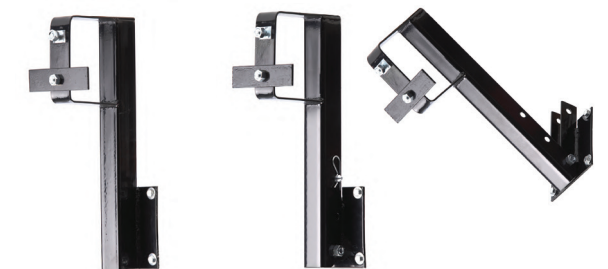

Tire Carriers

TR-1 Universal Rigid

TR-2 Universal Folding

The Stromberg Carlson universal tire carrier works great on travel trailers and fifth wheel travel trailers with no welds to break. The formed column is flanged and gusseted to reduce tire vibration. The folding carrier has a built in stop so the tire won't fall when tilted down, giving you access to rear storage.

TR-1* Universal Rigid
TR-2* Universal Folding

WARNING: Cancer and Reproductive Harm

*While none of our products directly represent a risk of cancer or birth defect, many fasteners and finishes could if oral contact occurs.

*While none of our products directly represent a risk of cancer or birth defect, many fasteners and finishes could if oral contact occurs.