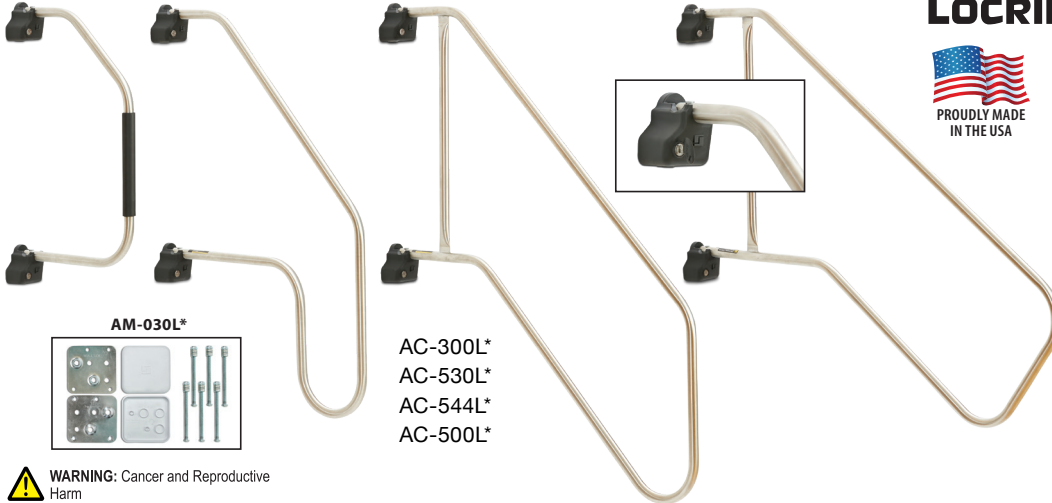

- Plug cover keeps out water, mud and dirt
- Chains snap in easily
- Fits manual or electric jacks
- Mounts on 2" to 2-1/4" jack posts

JET-30*

Zip Grip

- Keep your hand comfortable and cool with our colorful Zip Grip.
- Made of UV resistant neoprene with a rubber backing material
- 3 Colors available, Charcoal, Blue, and Tan to match your coach
- Nylon zipper has a 2 year warranty
- Pockets available for zip ties to secure it to your handle

Charcoal **Blue** **Tan**
 AM-ZIP22C** AM-ZIP22B* AM-ZIP22T*
Fits AM-250 & 255, 22" long

Charcoal **Blue** **Tan**
 AM-ZIP39C* AM-ZIP39B* AM-ZIP39T*
Fits AM-200, 300 & 800, 39" long

Charcoal **Blue** **Tan**
 AM-ZIP2239C* AM-ZIP2239B* AM-ZIP2239T*
Fits AM-533, two pc., 39" long & 22" long

Dura Grip

- Easy snap and lock installation
- Soft rubber grip for comfort
- Durable and rot resistant
- Made in the USA

AM-01* Dura Grip

AC-300L

AC-530L

AC-544L

AC-500L

Locking Lend-A-Hand

- Cast mounting blocks
- 1" round stainless steel rail tube
- Railing can swing in either direction
- Rail ships complete with mounting screws
- Backer plate kit available AM-030L (hardware for one complete rail)
- Compatible with Bauer Key'd Alike Program
- For hand grips, see Dura Grip and Zip Grip