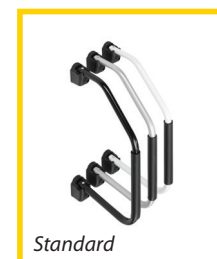

ARE YOU STROMBERG STRONG?

Standard

Mini

Lend-A-Hand

- Folds in either direction
- Aluminum rail to resist rust
- Foam grip for easier handling
- Made in the USA

AM-200* White Finish
AM-300* Silver Sparkle Finish
AM-800* Black Finish
AM-250* White Finish (Mini)
AM-255* Black Finish (Mini)
FP-1001-R* Original Replacement Foam
FP-1002-R* Wrap