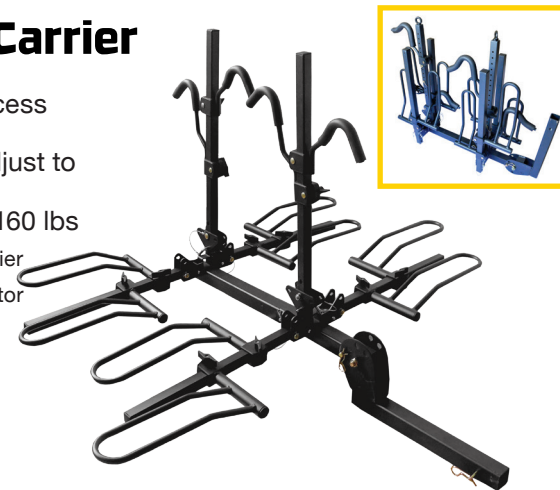

BA-100* RV Bumper Receiver

Two Bike Carrier

- BC-202 fits 2" receiver
- BC-202BA fits 4" and 4-1/2" square bumpers
- Tilts down for access to vehicle
- Wheel mounts adjust to any size frame
- Weight capacity 80 lbs

BC-202* Two Bike Carrier

BC-202BA* Two Bike Carrier (Bumper Accessory Hitch included)

BC-2FT* Fat Tire Adaptor

Four Bike Carrier

- Fits 2" receiver
- Tilts down for access to vehicle
- Wheel mounts adjust to any size frame
- Weight capacity 160 lbs

BC-204* Four Bike Carrier

BC-2FT* Fat Tire Adaptor

Four Bike Carrier

- BC-108 fits 1-1/4" or 2" receiver
- Tilts down for access to vehicle
- Arms fold down for parking and storage
- Weight capacity 120 lbs

BC-108* Four Bike Carrier

Bike Carrier

- Fits 2" receiver
- Tilts down for access to vehicle
- BC-102 Weight capacity 60 lbs
- BC-104 Weight capacity 120 lbs

BC-102* Two Bike Carrier

BC-104* Four Bike Carrier