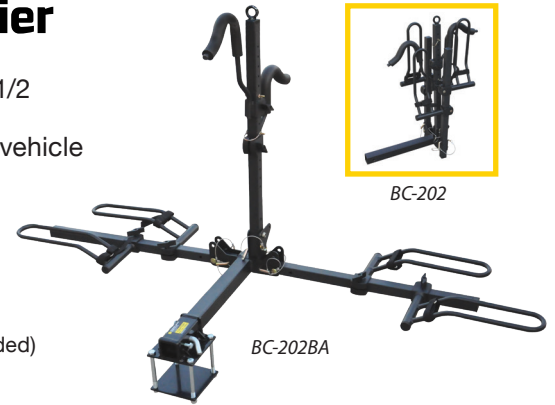

OKAY, WE DID THINK OF EVERYTHING.

CARGO PRODUCTS

BIKE CARRIERS

Bike Bunk

- Raised receiver on A-frame
- For bike racks with a 2" receiver
- Supports up to 100 lbs

CC-275* Bike Bunk

Trailer Tray

- Adjusts to fit most A-frame trailers
- Positioned to provide softest ride
- Supports up to 300 lbs

CC-255* Trailer Tray

Adjustable Accessory Hitch

- 2" Hitch for Travel Trailers and Fifth Wheels
- Bolts on as Class I or welds on as Class II hitch to frame
- Can mount to side wall of frame or horizontal wall of "C" channel or "I" Beam with angled hardware
- For use with bike racks, cargo carriers and other accessories
- Not to be used pulling cars or boats in Class 1 configuration

CC-300* Adjustable Accessory Hitch

Cargo Caddy

- Inside dimensions 23.3" x 59.7"

CC-100* Cargo Caddy

CC-125* Cargo Caddy Bike Rack fits up to 2-1/4" tire

Hardware for 2 bikes included

RV Bumper Receiver

- Can be used with most hitch-mounted accessories
- Fits 4" and 4-1/2" square bumpers
- Provides 2" receiver opening
- Supports up to 200 lbs (Refer to bumper rating capacity)
- Heavy steel construction and zinc-plated hardware
- CANNOT be used for towing

BA-100* RV Bumper Receiver

Two Bike Carrier

- BC-202 fits 2" receiver
- BC-202BA fits 4" and 4-1/2" square bumpers
- Tilts down for access to vehicle
- Wheel mounts adjust to any size frame
- Weight capacity 80 lbs

BC-202* Two Bike Carrier

BC-202BA* Two Bike Carrier (Bumper Accessory Hitch included)

BC-2FT* Fat Tire Adaptor

Four Bike Carrier

- Fits 2" receiver
- Tilts down for access to vehicle
- Wheel mounts adjust to any size frame
- Weight capacity 160 lbs

BC-204* Four Bike Carrier

BC-2FT* Fat Tire Adaptor

Four Bike Carrier

- BC-108 fits 1-1/4" or 2" receiver
- Tilts down for access to vehicle
- Arms fold down for parking and storage
- Weight capacity 120 lbs