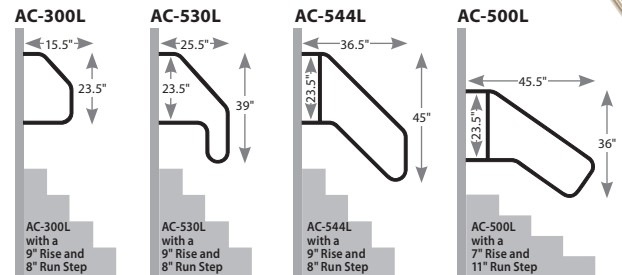

LOCKING COMMERCIAL RAILS

DURABILITY YOU CAN TRUST DOWN THE ROAD.

VENTED TAILGATES