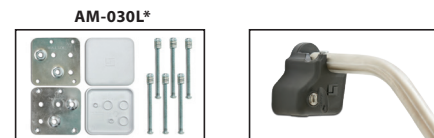

LOCKING COMMERCIAL RAILS

DURABILITY YOU CAN TRUST DOWN THE ROAD.

VENTED TAILGATES

Locking Lend-A-Hand

- Cast mounting blocks
- 1" round stainless steel rail tube
- Railing can swing in either direction
- Rail ships complete with mounting screws
- Backer plate kit available AM-030L (hardware for one complete rail)
- Compatible with Bauer Key'd Alike Program
- For hand grips, see Dura Grip and Zip Grip