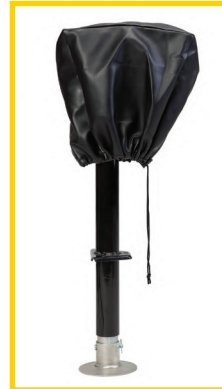

**ALL BACKED BY A
LIMITED TWO-YEAR WARRANTY**

The Hitching Post

Keep your trailer connections clean for better performance.

- Plug cover keeps out water, mud and dirt
- Chains snap in easily
- Fits manual or electric jacks
- Mounts on 2" to 2-5/16" jack posts

JET-30*