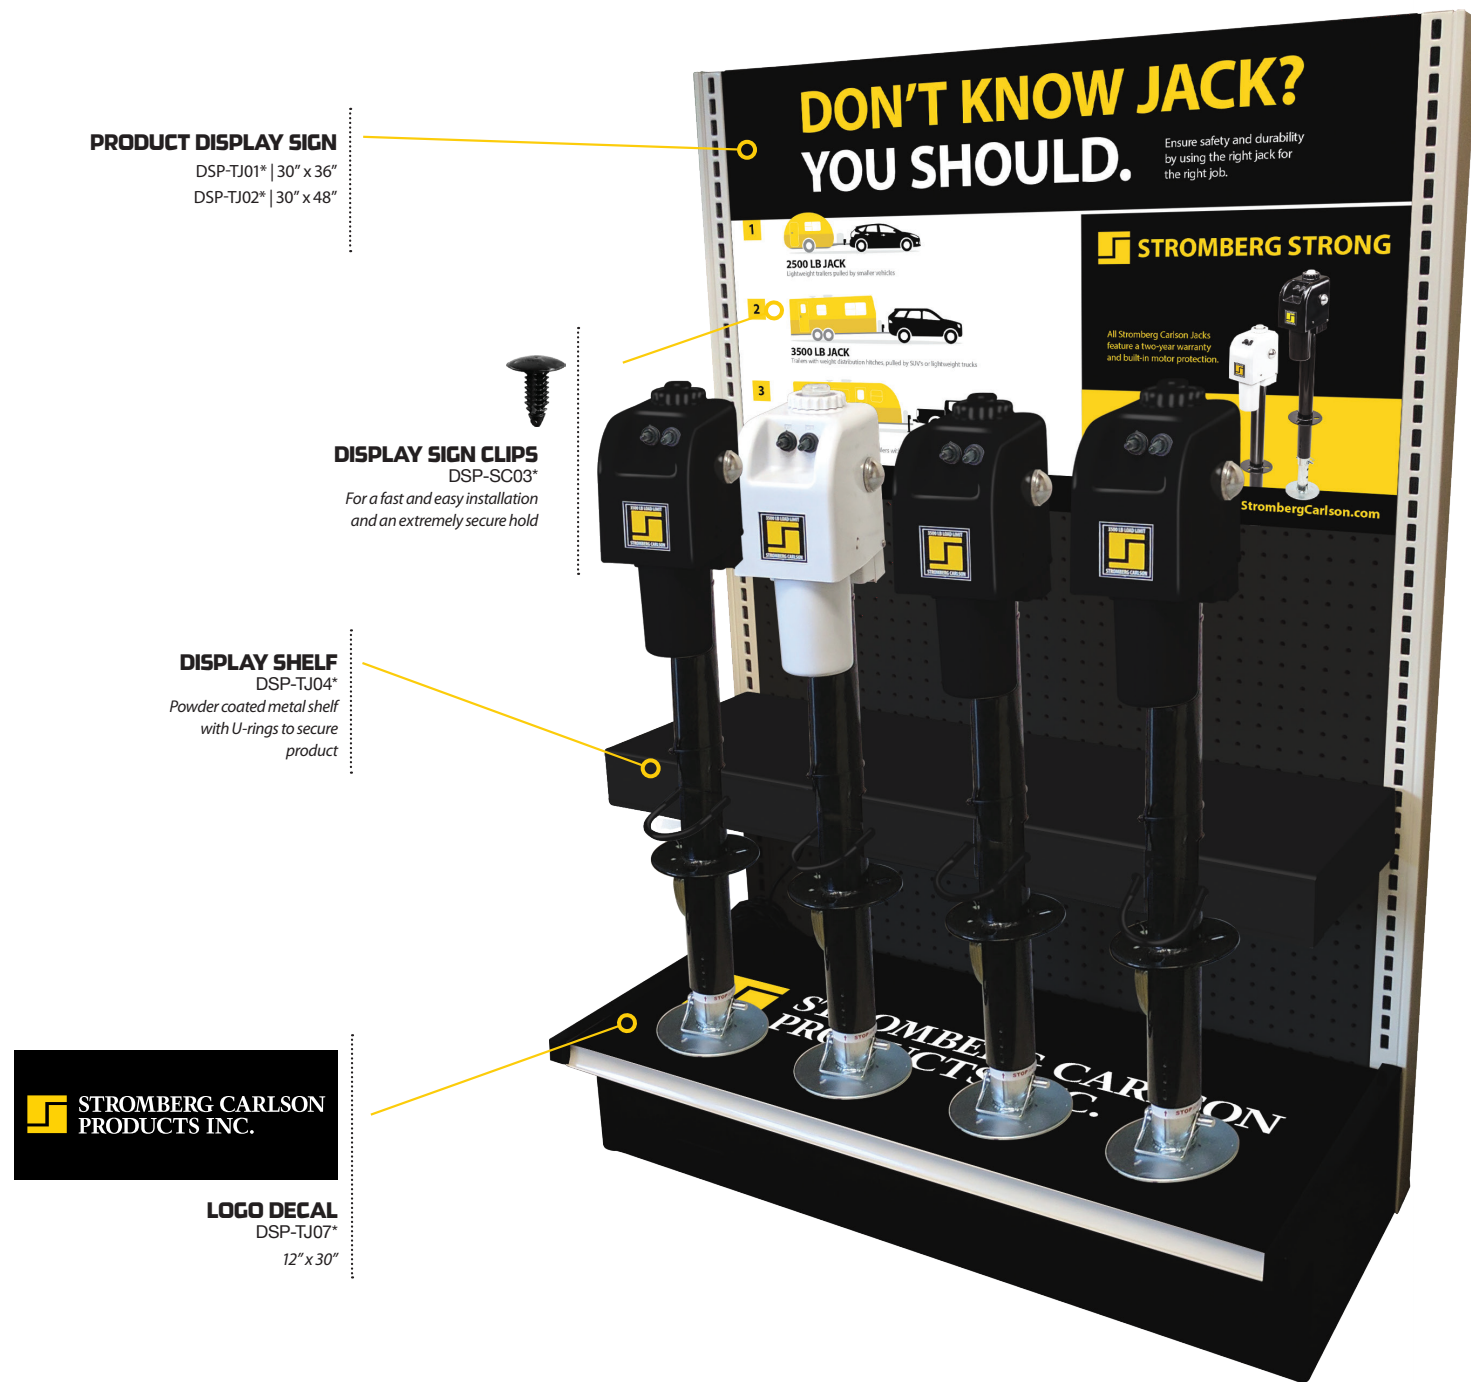

BC-108* Four Bike Carrier

Bike Carrier

- Fits 2" receiver
- Tilts down for access to vehicle
- BC-102 Weight capacity 60 lbs
- BC-104 Weight capacity 120 lbs

BC-102* Two Bike Carrier

BC-104* Four Bike Carrier

DOING MORE TO GROW YOUR SALES.

DEALER POINT-OF-SALE DISPLAYS

Tongue Jack Display

PRODUCT DISPLAY SIGN

DSP-TJ01* | 30" x 36"
DSP-TJ02* | 30" x 48"

DISPLAY SIGN CLIPS
DSP-SC03*

For a fast and easy installation and an extremely secure hold