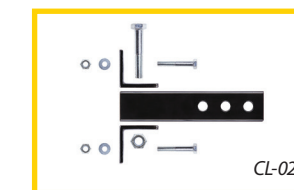

Bumper Mounts

CL-02*
allows CL-01 to be used in a 2" hitch