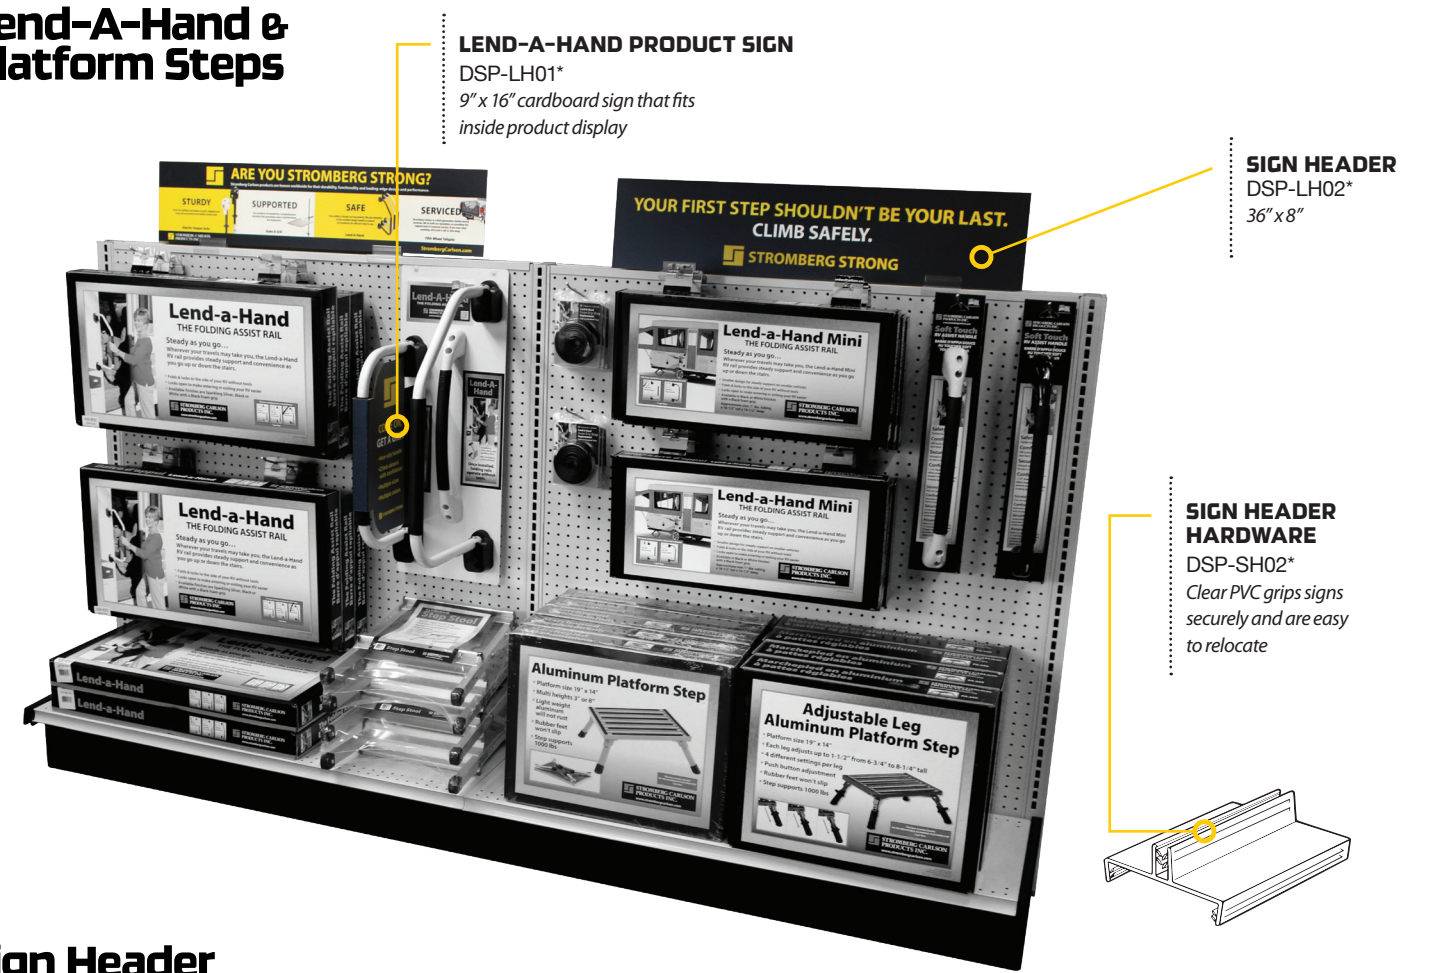

DOING MORE TO GROW YOUR SALES.

DEALER POINT-OF-SALE DISPLAYS

Tongue Jack Display

PRODUCT DISPLAY SIGN

DSP-TJ01* | 30" x 36"
DSP-TJ02* | 30" x 48"

DISPLAY SIGN CLIPS
DSP-SC03*

For a fast and easy installation and an extremely secure hold

DISPLAY SHELF
DSP-TJ04*

Powder coated metal shelf with U-rings to secure product

STROMBERG CARLSON PRODUCTS INC.

LOGO DECAL
DSP-TJ07*

12" x 30"

WARNING: Cancer and Reproductive Harm

*While none of our products directly represent a risk of cancer or birth defect, many fasteners and finishes could if oral contact occurs.

Lend-A-Hand & Platform Steps

LEND-A-HAND PRODUCT SIGN

DSP-LH01*
9" x 16" cardboard sign that fits inside product display

SIGN HEADER

DSP-LH02*
36" x 8"

SIGN HEADER HARDWARE

DSP-SH02*
Clear PVC grips signs securely and are easy to relocate

Sign Header

SIGN HEADER HARDWARE

DSP-SH02*
Clear PVC grips signs securely and are easy to relocate

FRONT

BACK

SIGN HEADER

DSP-SH01*
8" x 36"

WARNING: Cancer and Reproductive Harm