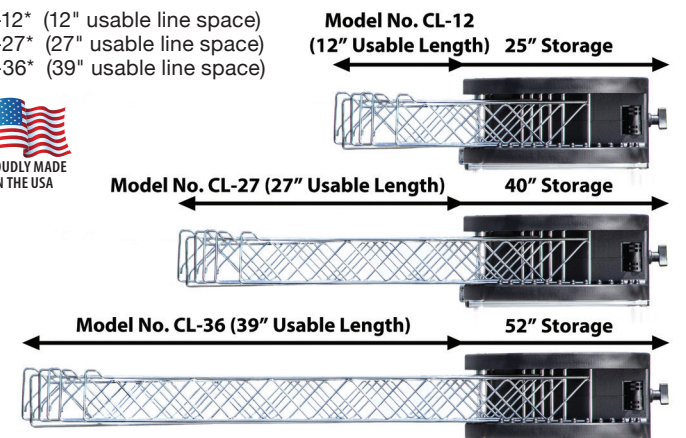

Bumper Mounts