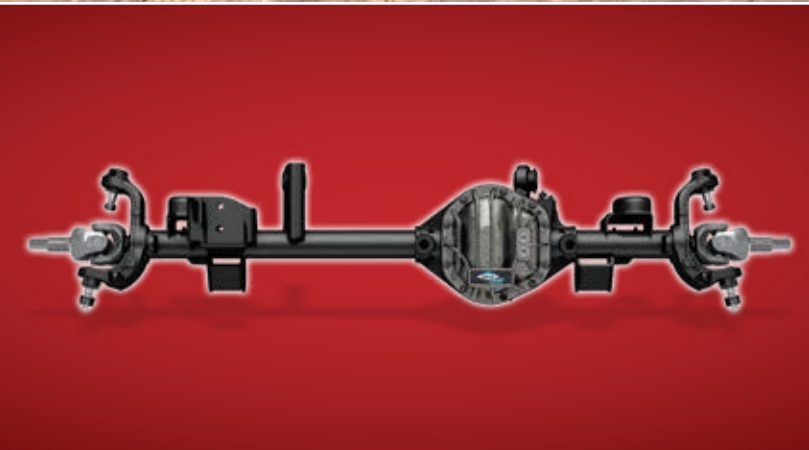

THE
ULTIMATE

FOR THE JEEP® WRANGLER® JK

PROVING GROUND FOR THE ULTIMATE DANA 44™ AXLES

This 2012 Jeep Wrangler Sahara originally came with the standard Dana 30™ axle in the front and the Dana 44™ axle in the rear. Initially Dana upgraded this Jeep to Ultimate Dana 60™ front and rear axles—the first axles to bear the Ultimate Dana name. With Ultimate Dana 60™ axles in place, they took this Jeep to the Easter Jeep Safari in Moab, Utah, one of the most grueling testing grounds in the United States. Along the way, we've added rock sliders, a suspension lift, a bigger light bar and more because, let's face it, we're Jeep guys at heart too.

Once the development of the Ultimate Dana 44™ front axle was complete, this Jeep Wrangler Sahara took it out into the field. Once again, we tested the strength and durability of this axle right out in the same places Jeep enthusiasts congregate.

THE **ULTIMATE**

FOR THE JEEP® WRANGLER® JK

SPICER® JEEP BUILD LIST

- » The Ultimate Dana 44™ Jeep JK Front Axle Assembly 4.88 Ratio
- » Dana 44™ Jeep JK Rear Axle Assembly upgrade with 4.88 Ratio
- » ARB On-Board High Performance 12 Volt Twin Air Compressor (CKMTA12)
- » BedTred™ Carpet by BedRug, Inc.
- » Cooper Discoverer SST PRO™ Tires 37x12.5R17LT
- » CRC Rock Sliders
- » Currie Anti-Rock® Rear Sway Bar Kit
- » Currie Drag Links
- » Factor 55 Winch Safety Thimble & Fairlead
- » Fox Shocks w/Remote Reservoir from Mopar®
- » Hi-Lift® Jack
- » HyperTech® Speedometer Calibrator
- » Mopar® Jeep Performance Fender Flares
- » M.O.R.E.™ ARB Compressor Mounting Bracket
- » Rancho® 4" Crawler Short Arm Lift Kit
- » Rigid Industries, E 50" - Combo Light Bar
- » Rigid Industries Under Carriage Lights
- » Rubicon Express® Front Sway Bar Disconnects
- » Stock Rubicon Bumpers
- » Synergy Tie Rods
- » TeraFlex - Mount and Hinge System, Hi-Lift Mount
- » Trucklite Heated LED Head Lights
- » Walker Evans Racing 17" Beadlock Wheels
- » Warn® Winch