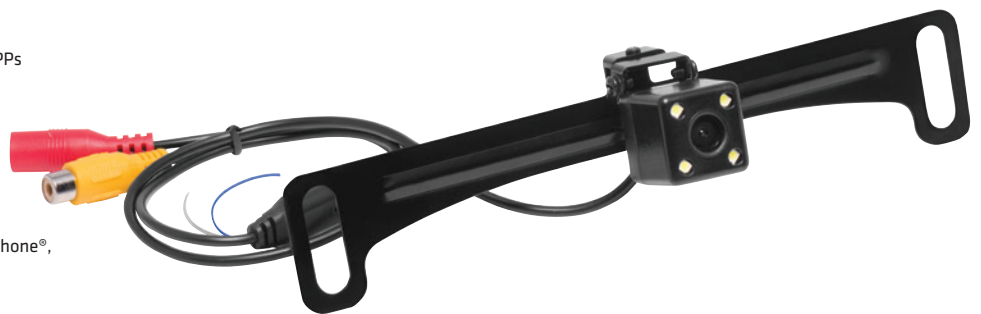

REAR-VIEW CAMERA

High Resolution Color Camera

Low Light Visibility

Weather Proof

Wide Angle View

Hidden Mounting Bracket