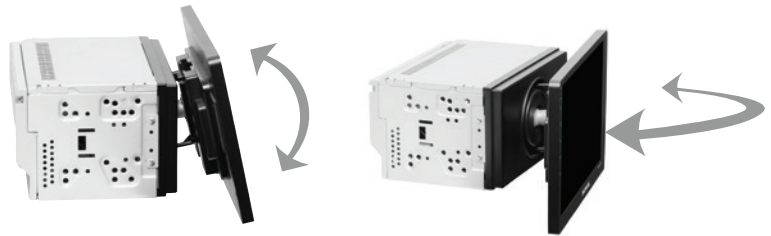

## DDML11B

BLUETOOTH® | IN-DASH DOUBLE-DIN MP3-COMPATIBLE DIGITAL MEDIA AM/FM RECEIVER  
FEATURING 11" (279 mm) WIDESCREEN TOUCHSCREEN DIGITAL TFT LCD MONITOR

11 INCH  
WIDESCREEN

- Capacitive Touchscreen
- Multicolor Illumination
- Bluetooth® Hands-free
- Bluetooth® Audio Streaming
- Stream and Control your Favorite Music APPs
- USB Port
- USB Charging (1A)\*
- A-LINK (Screen Mirroring)†
- Front & Rear Camera Input
- AV Input
- Video Output
- Front, Rear, Sub Pre-Amp Outputs
- X-Axis and Y-Axis Screen Tilt