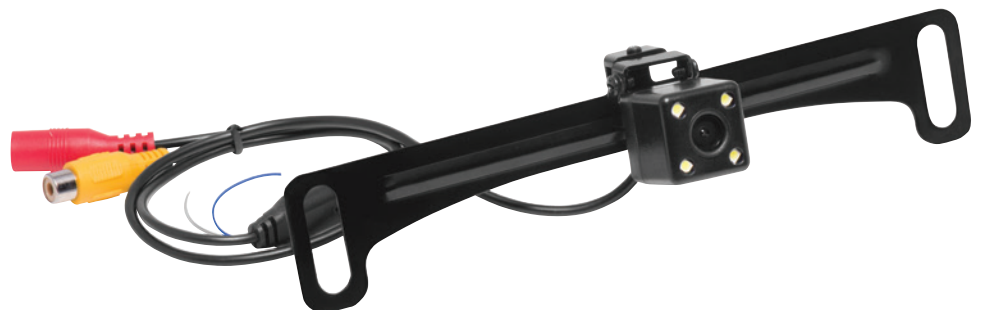

DD695BR

BLUETOOTH® | DOUBLE-DIN
DVD/MP3/CD AM/FM RECEIVER
FEATURING 6.95" (177 mm) WIDESCREEN
TOUCHSCREEN DIGITAL TFT LCD MONITOR

**PLUS REAR-VIEW LICENSE PLATE MOUNT
CAMERA**

DVD±R/RW Video
CD±R/RW Audio & Video
MP3/WMA
Bluetooth® Audio Streaming
Stream and Control your Favorite Music APPs
INPUTS & OUTPUTS
Bluetooth® Hands-Free
USB Port
USB Charging (1A)*
SD Port
Aux-In
Compatible with Audio Output of iPod®/iPhone®,
Smartphones, and MP3 Players

REAR-VIEW CAMERA
High Resolution Color Camera
Low Light Visibility
Weather Proof
Wide Angle View
Hidden Mounting Bracket