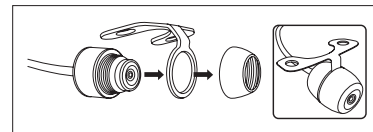

REAR-VIEW CAMERAS

SLC60

LICENSE PLATE MOUNT REAR VIEW CAMERA

- High Resolution Color Camera
- On-screen Display Distance Guide
- Low Light Visibility
- Weather Proof
- Wide Angle View
- NTSC Output

Measures:
10.88" (L) x .88" (W) x.88" (H)
(276 x 22 x 22 mm)

SRC50

MINI REAR-VIEW FLUSH MOUNT CAMERA INCLUDES FLUSH MOUNT AND HANGING MOUNT

- High Resolution Color Camera
- On-screen Display Distance Guide
- Low Light Visibility
- Weather Proof
- Wide Angle View
- NTSC Output
- Mounting Options:
  Flush and Hanging Mounts