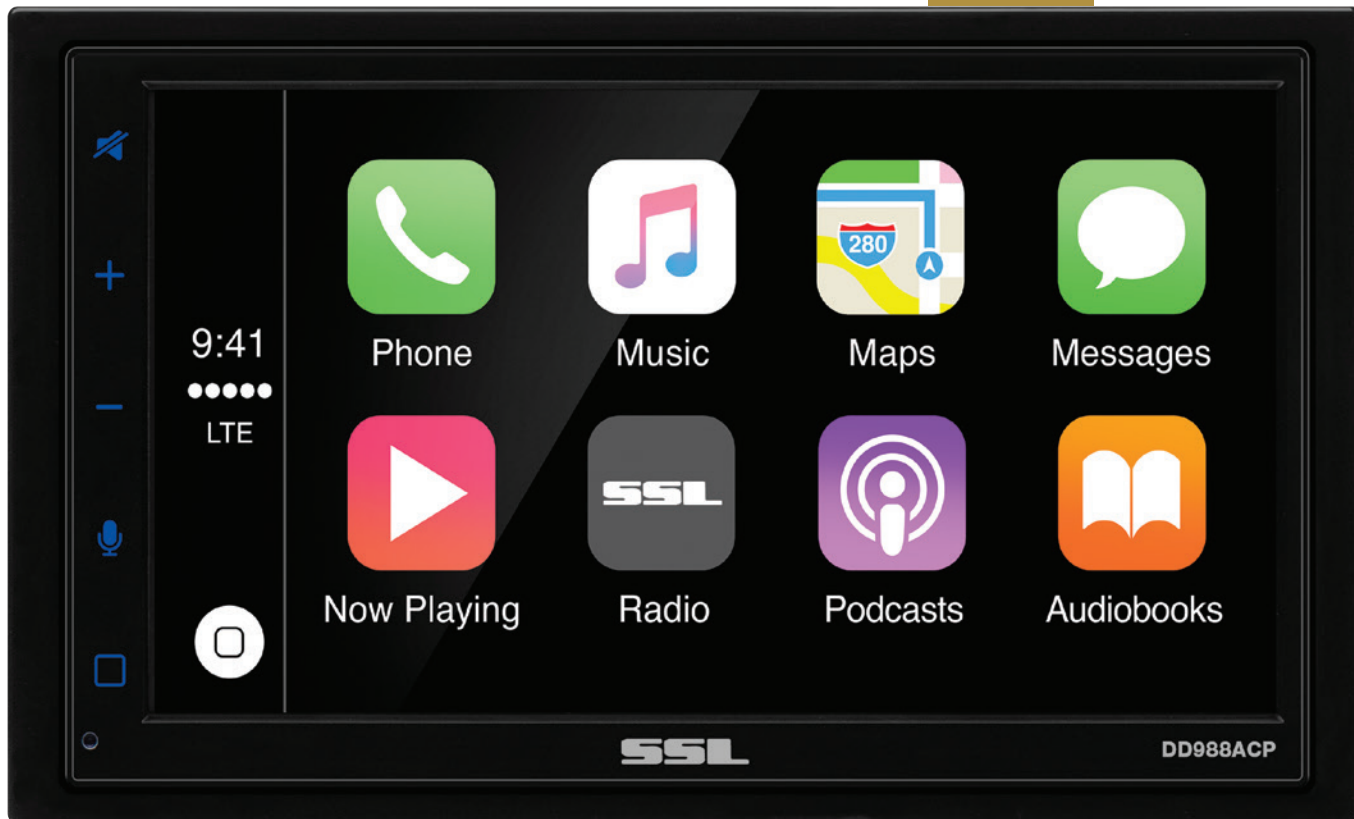

# Apple CarPlay/Android Auto Receiver

## DD988ACP

BLUETOOTH® | MP3-COMPATIBLE DIGITAL MEDIA AM/FM RECEIVER

FEATURING 6.75" (171 mm) CAPACITIVE TOUCHSCREEN

6.75" INCH  
WIDESCREEN