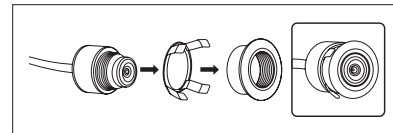

FLUSH MOUNT HARDWARE