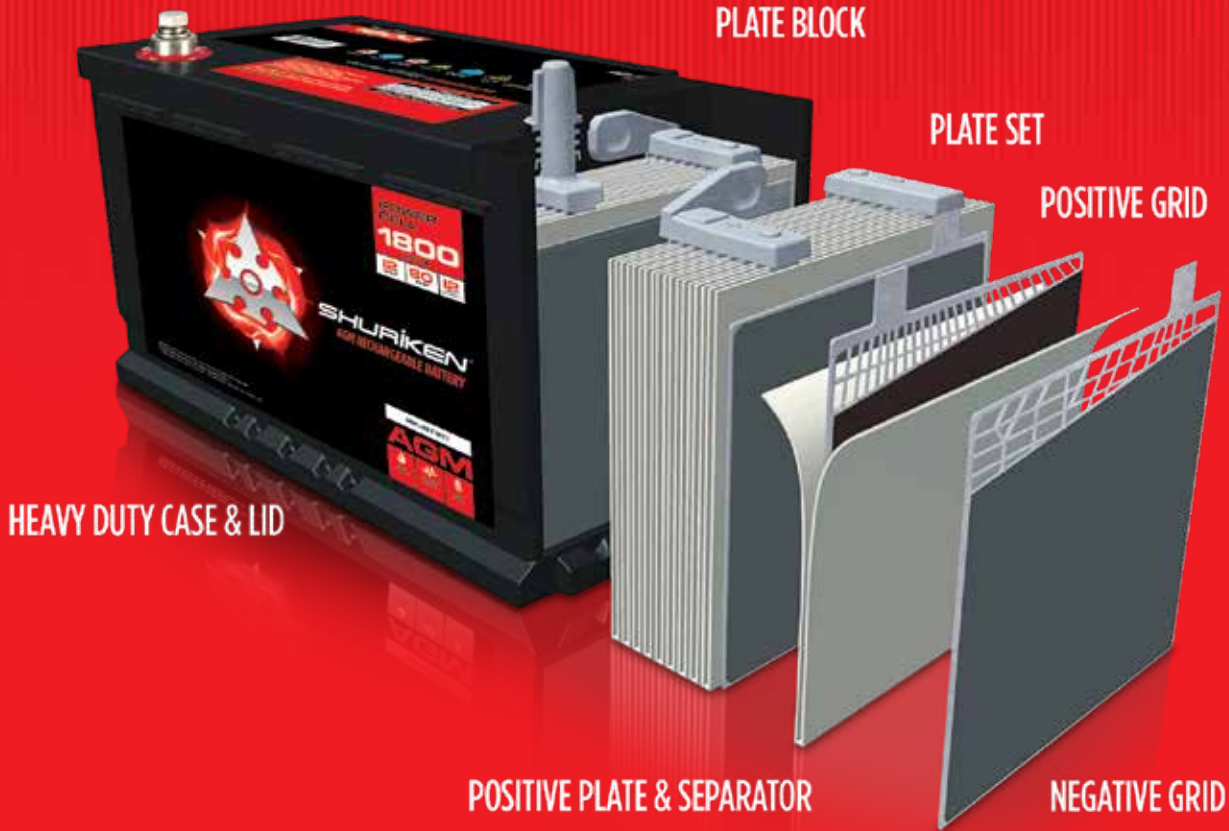

SHURIKEN®

AGM RECHARGEABLE BATTERIES

AGM TECHNOLOGY

Shuriken batteries can be found powering anything from motorcycles and cabin cruisers to competition audio systems. Shuriken provides the constant voltage needed for optimum sound quality and other uses. These batteries all use Absorbed Glass Matte (AGM) technology and are fully charged, ready to use direct from the factory. They are non-spillable and maintenance free. Because of the AGM design, they can be discharged and recharged hundreds of times with a one-year replacement warranty.

PREMIUM QUALITY

Shuriken offers batteries for Reserve Power Cell, Marine/RV and PowerSports applications. The PowerSports batteries are designed to fit all of the most popular applications based on today's BCI and JIS fitment standards. Perfect for replacing factory batteries in motorcycle, ATV, UTV, marine and RV applications.

The Shuriken batteries are extremely resistant to excessive heat and strong vibration. With super-low ESR and closely packed pure lead plates, each battery packs a real punch. Shuriken Reserve Power Cells are designed to deliver the winning edge at SPL competitions while providing the consistent backup power needed for powerful car stereo systems, especially when parked for parties and shows.

Shuriken continues to be a complete battery supplier and your one stop shop for your battery needs.

REFERENCE GUIDE

RESERVE POWER CELLS	3-8
MARINE BATTERIES	9
POWERSPORT BATTERIES	10-11
BATTERY ACCESSORIES	12-14
POWER SUPPLIES	15
MERCHANDISING	16-17
POWERSPORT FITMENT CHART	18-30