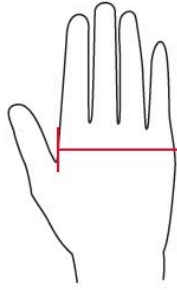

GLOVE AND HEADWEAR SIZING CHARTS

FIND YOUR SIZE BY MEASURING FROM YOUR INDEX FINGER AT THE RED LINE AS SHOWN

* MEASUREMENTS IN INCHES ARE INDICATED NEXT TO EACH SIZE.
 COMPUTERS AND PRINTERS MAY REPRESENT CHART INACCURATELY
 TIP: CHOOSE 'PRINT AT 100%' UNDER PRINT OPTIONS
 CHART IS FOR REFERENCE ONLY - MAY NOT BE EXACT FOR EVERY GLOVE

HEADWARE SIZING CHART					
	Sizes	ADULT ONE SIZE			
		S/M		L/XL	
		XS	S	M	L
Hat Size	6 1/2 - 6 7/8	6 7/8-7"	7-7 1/4	7 1/4-7 1/2	7 1/2-7 3/4
Head Circumference - in	20 7/8- 21 1/4	21 1/4-22"	22-22 3/4	22 3/4-23 5/8	23 5/8-24 1/4
Head Circumference - cm	52 - 54 cm	54-56 cm	56-58 cm	58-60 cm	60-62 cm

(XS fits most Children ages 5-11)

Juniors:
 XS = 6 years
 S = 8 years
 M = 10 years
 L = 12 years

Toddlers:
 S = 2T
 M = 4T
 L = 6T

SUPER PADDED SHORTS SIZE CHART			
	JR/XS	SM/MD	LG/XL
WAIST	24-29	26-31	28-35
LEG	13-18	14-20	16-22