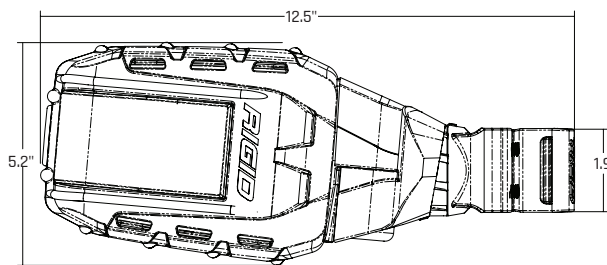

FEATURES

- 50,000+ Hour Lifespan
- 9-32 V DC
- GORE® Pressure Equalizing Vent
- High-Grade Aluminum Alloy Heatsink
- Integrated Thermal Management System
- Impact Resistant Polycarbonate Lens
- IP68 & IP69 Compliant - Dust / Water Ingress
- Over / Under Voltage Protection
- Operating Temp -40° F ~ +145° F / -40° C ~ +60° C
- Protected Against RFI / EMI
- Patented Technology
- Reverse Polarity Protection
- RoHS Compliant
- SAE J575 Compliant - Shock / Vibration
- Light and Mirror Can Be Independently Adjusted
- Side Shooter Optic & Lenticular Lens for Enhanced Beam Width
- Integrated Amber LEDs for use as Running Lights or Turn Signal
- Fully Adjustable 1.75" - 2.00" Tube Mount Included
- Break Away Joint for Damage Prevention
- Convex Mirror for Enhanced Field of Vision
- 3-Wire Open Lead for Convenient Wiring
- Removable Trim Bezel - Can be Painted to Match the Color of Your Vehicle
- Angle Adjustment Ring for Mounting to Different Roll Cage Angles
- Bar Clamp Assembly Can be Removed to Mount Mirror to a Flat Surface

LIGHT SIDE

MIRROR SIDE

DIMENSIONS

BEAM PATTERNS (PAIR)

HYBRID FLOOD

LIGHTS COME WITH

- Mounting Hardware
- Adjustable Tube Clamp
- 3-Wire Open Leads, No Connector
- Come as Pair (Left Side & Right Side)

Reflect

BLACK PART#

640111

SPECIFICATIONS