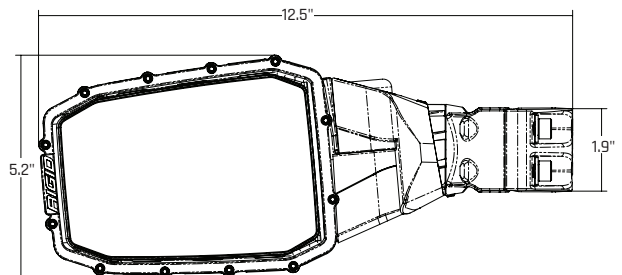

## FEATURES

- 50,000+ Hour Lifespan
- 9-32 V DC
- GORE® Pressure Equalizing Vent
- High-Grade Aluminum Alloy Heatsink
- Integrated Thermal Management System
- Impact Resistant Polycarbonate Lens
- IP68 & IP69 Compliant - Dust / Water Ingress
- Over / Under Voltage Protection
- Operating Temp -40° F ~ +145° F / -40° C ~ +60° C
- Protected Against RFI / EMI
- Patented Technology
- Reverse Polarity Protection
- RoHS Compliant
- SAE J575 Compliant - Shock / Vibration
- Light and Mirror Can Be Independently Adjusted
- Side Shooter Optic & Lenticular Lens for Enhanced Beam Width
- Integrated Amber LEDs for use as Running Lights or Turn Signal
- Fully Adjustable 1.75" - 2.00" Tube Mount Included
- Break Away Joint for Damage Prevention
- Convex Mirror for Enhanced Field of Vision
- 3-Wire Open Lead for Convenient Wiring
- Removable Trim Bezel - Can be Painted to Match the Color of Your Vehicle
- Angle Adjustment Ring for Mounting to Different Roll Cage Angles
- Bar Clamp Assembly Can be Removed to Mount Mirror to a Flat Surface

## DIMENSIONS