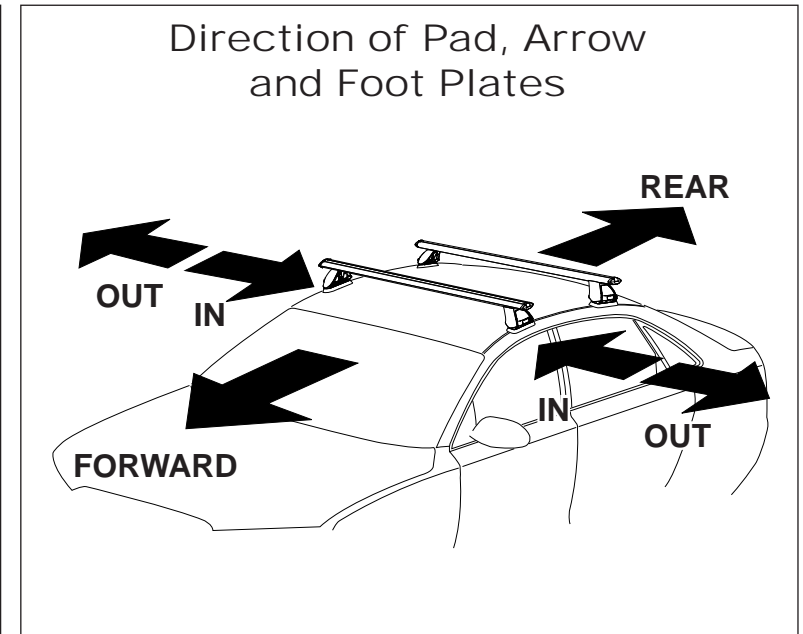

# DK090 Rhino-Rack VA, Aero, Euro & HD crossbar instruction

**Measurement A:** CENTRE of door jamb to CENTRE arrow of leg foot plate.

**Measurement B:** CENTRE of Front leg foot plate arrow to CENTRE of Rear leg foot plate arrow.

**Carrying capacity:** Roof rack is rated to 75kg. Please refer to manufacturers handbook for your vehicles maximum roof load capacity. Always use the lower of the two figures.

VEHICLE	Date	Measurement A	Measurement B	Load Rating (includes racks 5kg/11lbs)
Subaru Impreza Sedan	04/93-09/00	250mm	550mm	75kg /165lbs