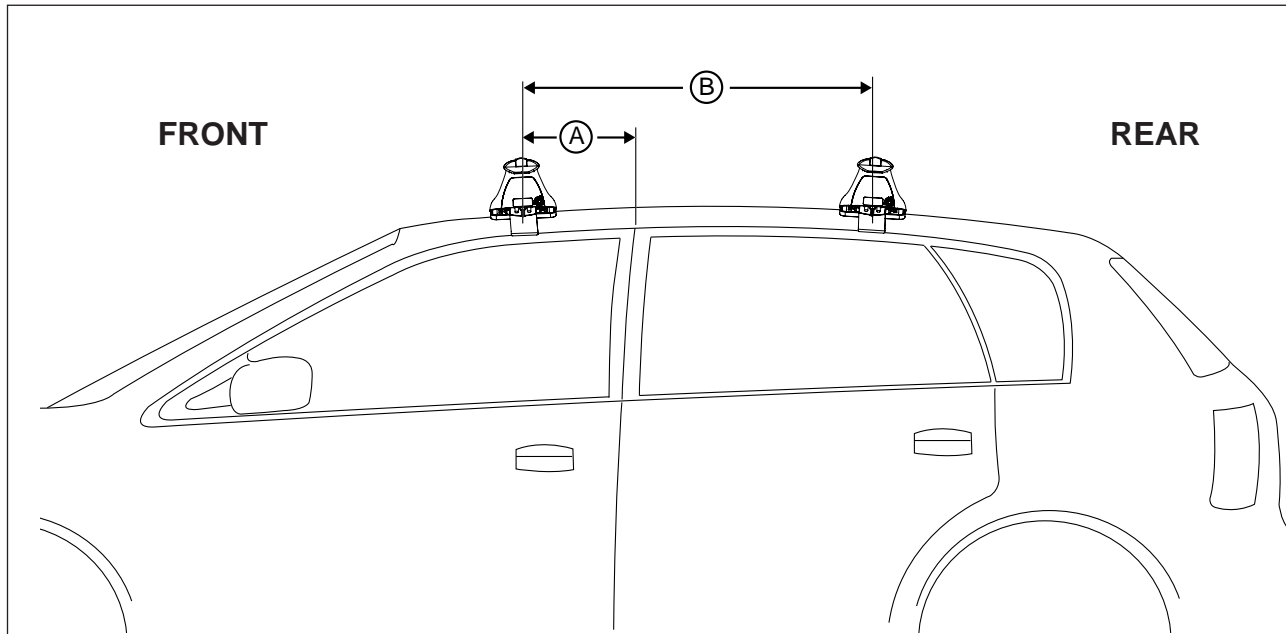

# DK090 Rhino-Rack VA, Aero, Euro & HD crossbar instruction

**Measurement A:** CENTRE of door jamb to CENTRE arrow of leg foot plate.

**Measurement B:** CENTRE of Front leg foot plate arrow to CENTRE of Rear leg foot plate arrow.

**Carrying capacity:** Roof rack is rated to 75kg. Please refer to manufacturers handbook for your vehicles maximum roof load capacity. Always use the lower of the two figures.

VEHICLE	Date	Measurement A	Measurement B	Load Rating (includes racks 5kg/11lbs)
Subaru Impreza Sedan	04/93-09/00	250mm	550mm	75kg /165lbs