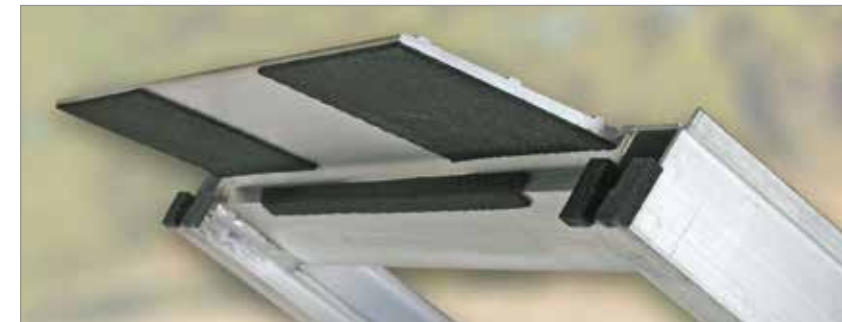

RAMP BUMPER

- Protects tailgate or trailer from scratches
- Soft, protective pads and sturdy corner inserts attach to underside of ramp top
- Fits all REESE ramps with full top plate

Part Number	Description	Material	Color	Qty/Pkg	Package
9518100	Bumper Pads	Rubber	Black	1 Set	Box