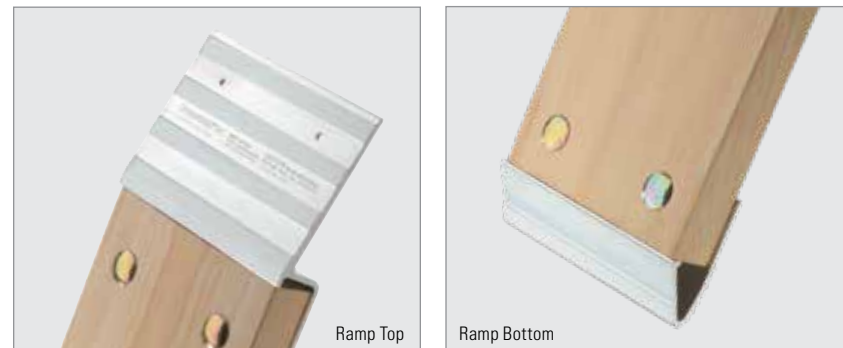

RAMP TOPS & BOTTOMS

- Super strong, top-quality extruded aluminum kits provide many years of service
- For use with 2" x 8" or 2" x 12" boards
- Protective pads included to protect tailgate
- Installation hardware included