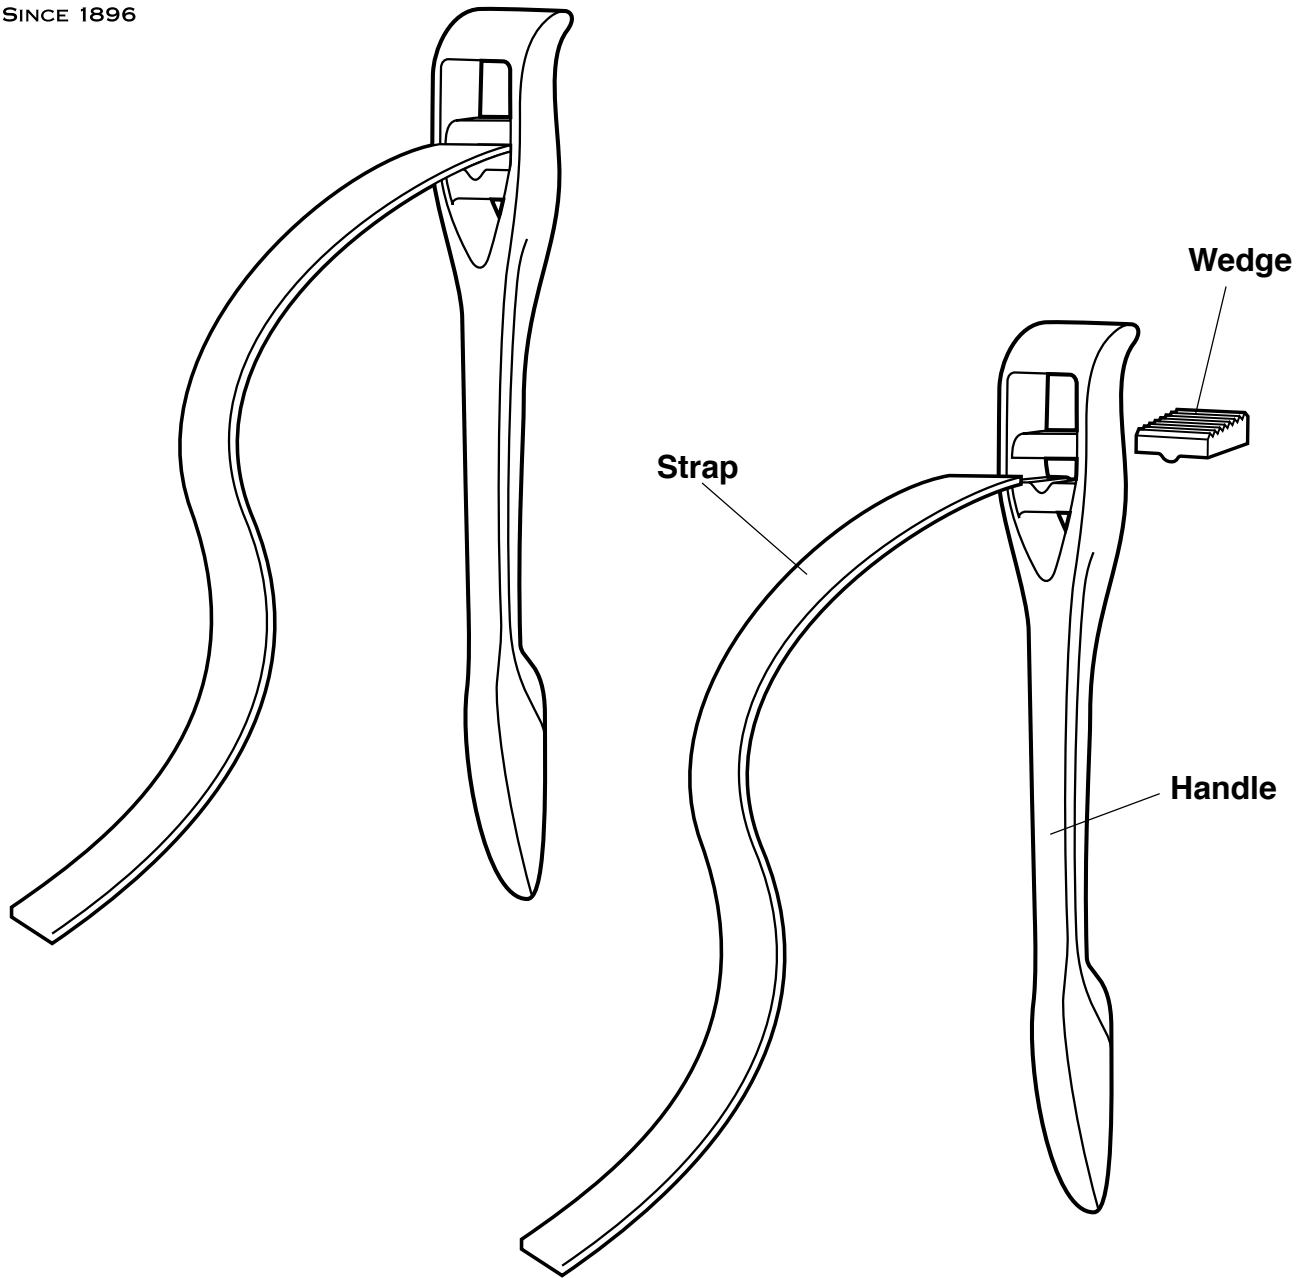

PIPE TOOLS & VISES
SINCE 1896

Strap Wrenches ("A" models)

Replacement Parts

Parts List

STRAP			WEDGE	
Tool	Item Code	Cat. No.	Item Code	Cat. No.
SW12A	92248	SW12AS	92251	SW12AW
SW12A30	92247	SW12A30S	92251	SW12AW
SW18A	92249	SW18AS	92252	SW18AW
SW18A48	92246	SW1848AS	92252	SW18AW
SW24A	92250	SW24AS	92253	SW24AW
SW24A72	92236	SW2472AS	92253	SW24AW