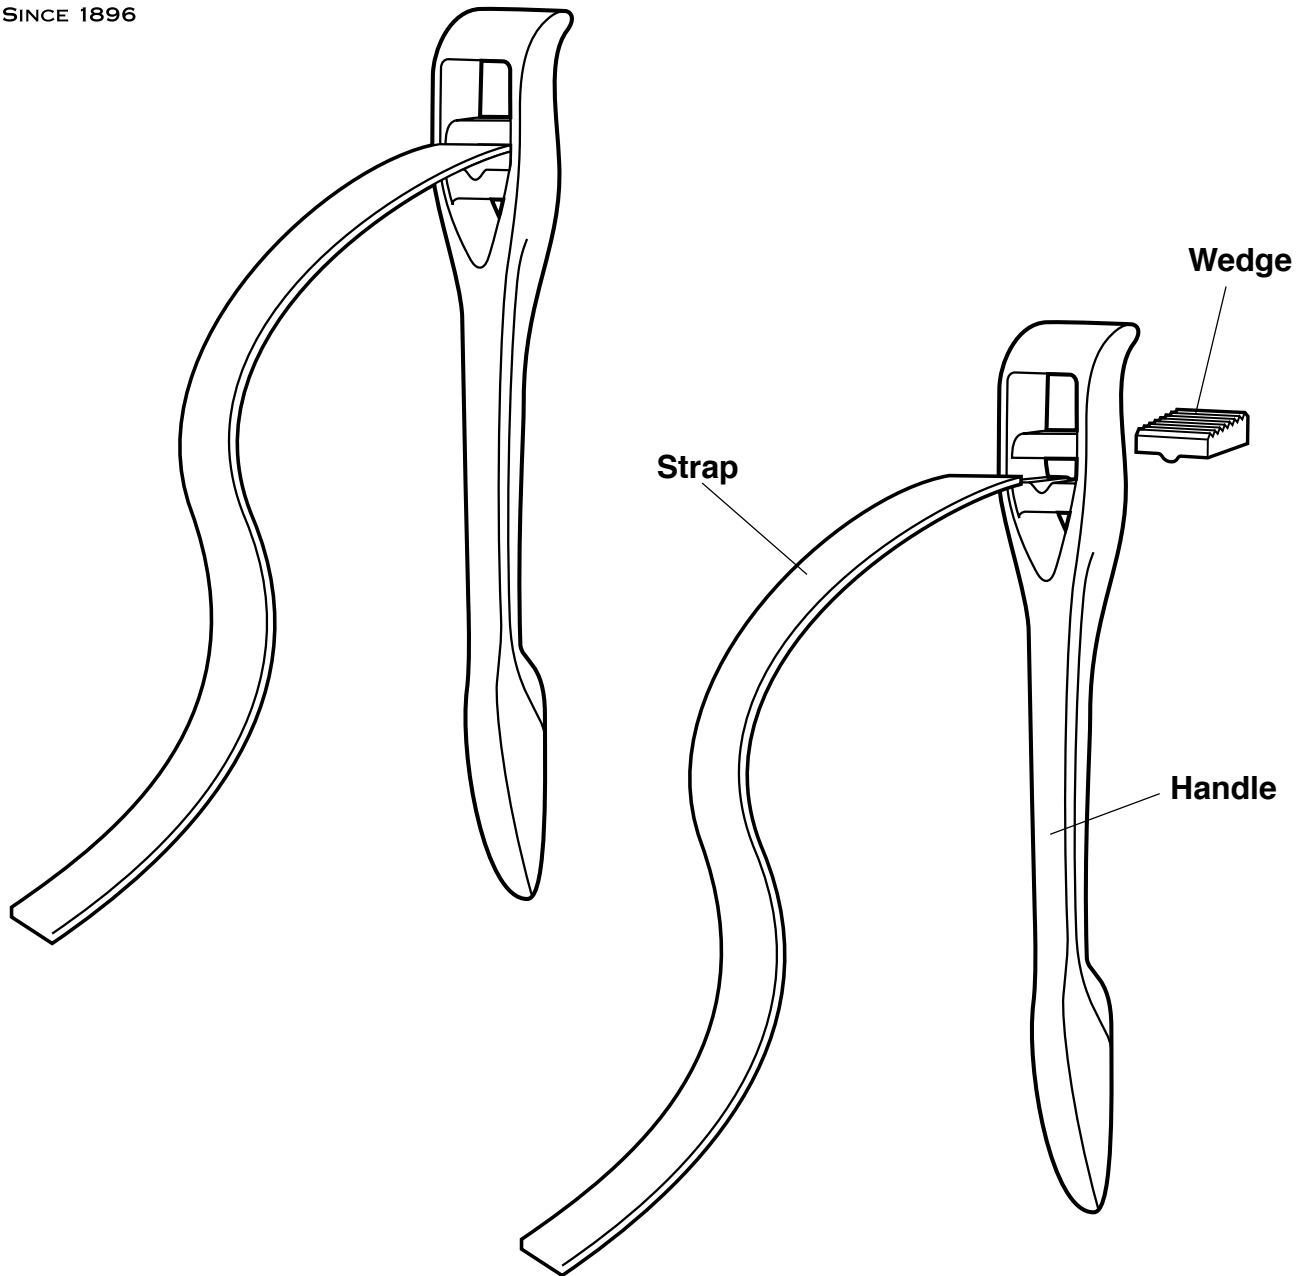

# Strap Wrenches ("A" models)

Replacement Parts

## Parts List

STRAP			WEDGE	
Tool	Item Code	Cat. No.	Item Code	Cat. No.
SW12A	92248	SW12AS	92251	SW12AW
SW12A30	92247	SW12A30S	92251	SW12AW
SW18A	92249	SW18AS	92252	SW18AW
SW18A48	92246	SW1848AS	92252	SW18AW
SW24A	92250	SW24AS	92253	SW24AW
SW24A72	92236	SW2472AS	92253	SW24AW