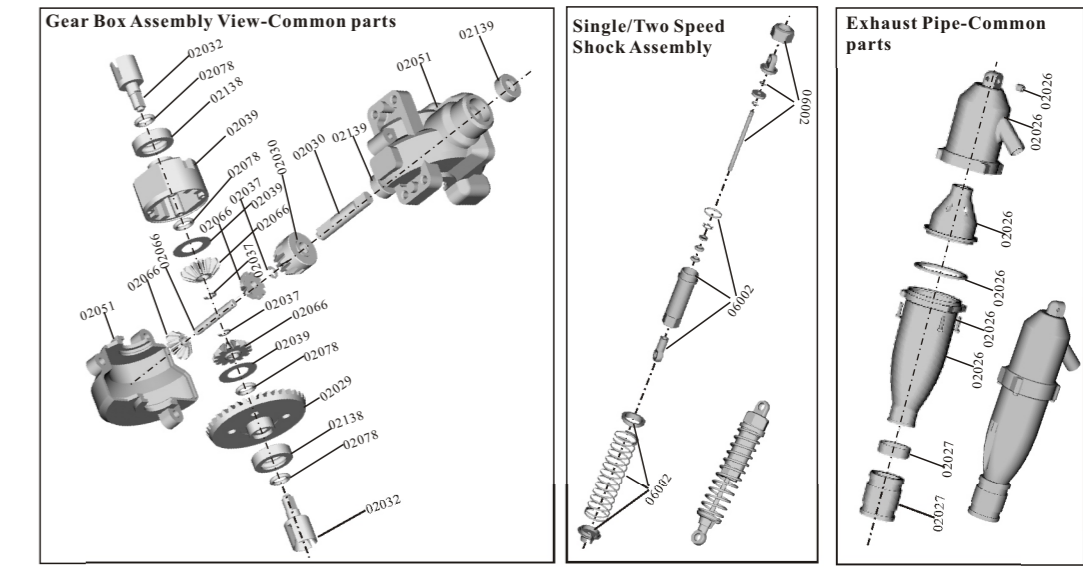

102002-Radio/Fuel Tank Tray (2) Only	102205-Aluminum Engine Mount	102206-Aluminum Lightweight Flywheel	102009-Aluminum Exhaust Pipe	102210-Aluminum Front Hub Carrier(L/R)+Flat Head Mechanical Screws 3*15mm*2P
102211-Steering Hub(L/R) (AL.)+Cap Head Mechanical Screws 3*12*2P/3*11*2P	102212-Aluminum Rear Hub Carrier (L/R)+Flat Head Mechanical Screws 3*15*2P +M4*4 Grub Hex.Screw 2P	102225-Aluminum Centre Diff. Mount+Post Flat Head Machine Screw 3*10mm*4P	102240-Aluminum Ackerman Plate	102042-Aluminum Wheel Hex. Mount
102048-Aluminum Nut M3	102049-Aluminum Nut M4	102257-Alum.Steering Servo Saver Complete	102259-Aluminum Fuel Tank Cover+Cap Head Machine Screw 2.6*5*2P	102260-Aluminum Front Gear Box Mount
102261-Aluminum Rear Gear Box Mount	102264-Aluminum Battery Case Top Cover	106004-Aluminum Shock Absorber	106015-Universal Drive Joint	106617-Front/Rear & Servo Link(AL.)+Flat Head Mechanical Screws 3*14mm*4P+Nut M3*4P
106619-Front Lower Arm (AL.)+Grub Hex.Screw M3*12*2P+4*6mm*2P	106621-Rear Lower Arm (AL.)+Grub Hex.Screw M3*12*2P+4*6mm*2P	106622-Aluminum Front Shock Tower	106623-Aluminum Rear Shock	106644-Aluminum Wing Stay+Cap Head Machine Screw 3*10mm*10P
106645-Aluminum Wing Adjustable Mount	108865-Aluminum Compact Radio Tray	02156-Aluminum Fuel Filter	02031A-Polished Aluminum manifold +Pad	102271-AL. Rear Lower Suspension Arm Holders +Flat Head Machine Screw 3*10mm*2P
106670-Aluminum Front Body Post+Cap Head Machine Screw 3*8mm*1P	106672-Aluminum Rear Wheel Rim	106673-Aluminum Front Wheel Rim	102227-Suspension Arm Brace(AL.)	80237-Anodized Servo Arms (AL.)
102273-Aluminum Clutch Shoe	04104-Aluminum Capped Air Filter	102203-Radio Tray Post (AL.)+Cap Head Machine Screw 3*10*2P/3*8*4P/3*15*2P+Flat Head Machine Screw 3*10mm*4P	102075-Aluminum Gear Box+Cap Head Machine Screw 3*10mm*4P/Flat Head Machine Screw 3*14*6P/3*15mm*4P