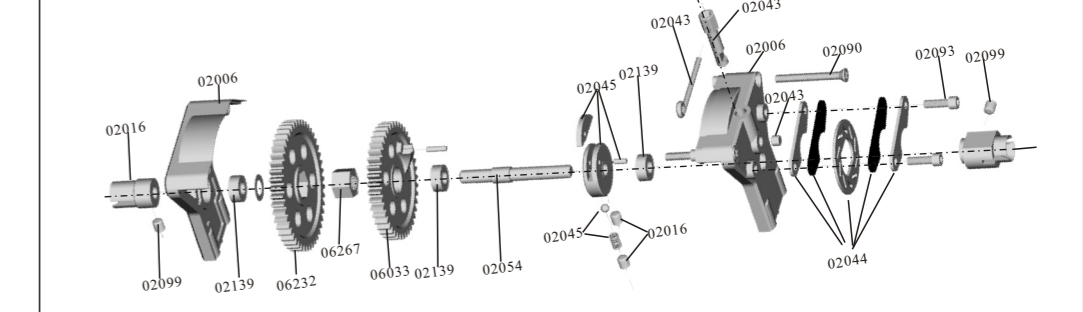

Transmission System Off-Road Buggy(1)