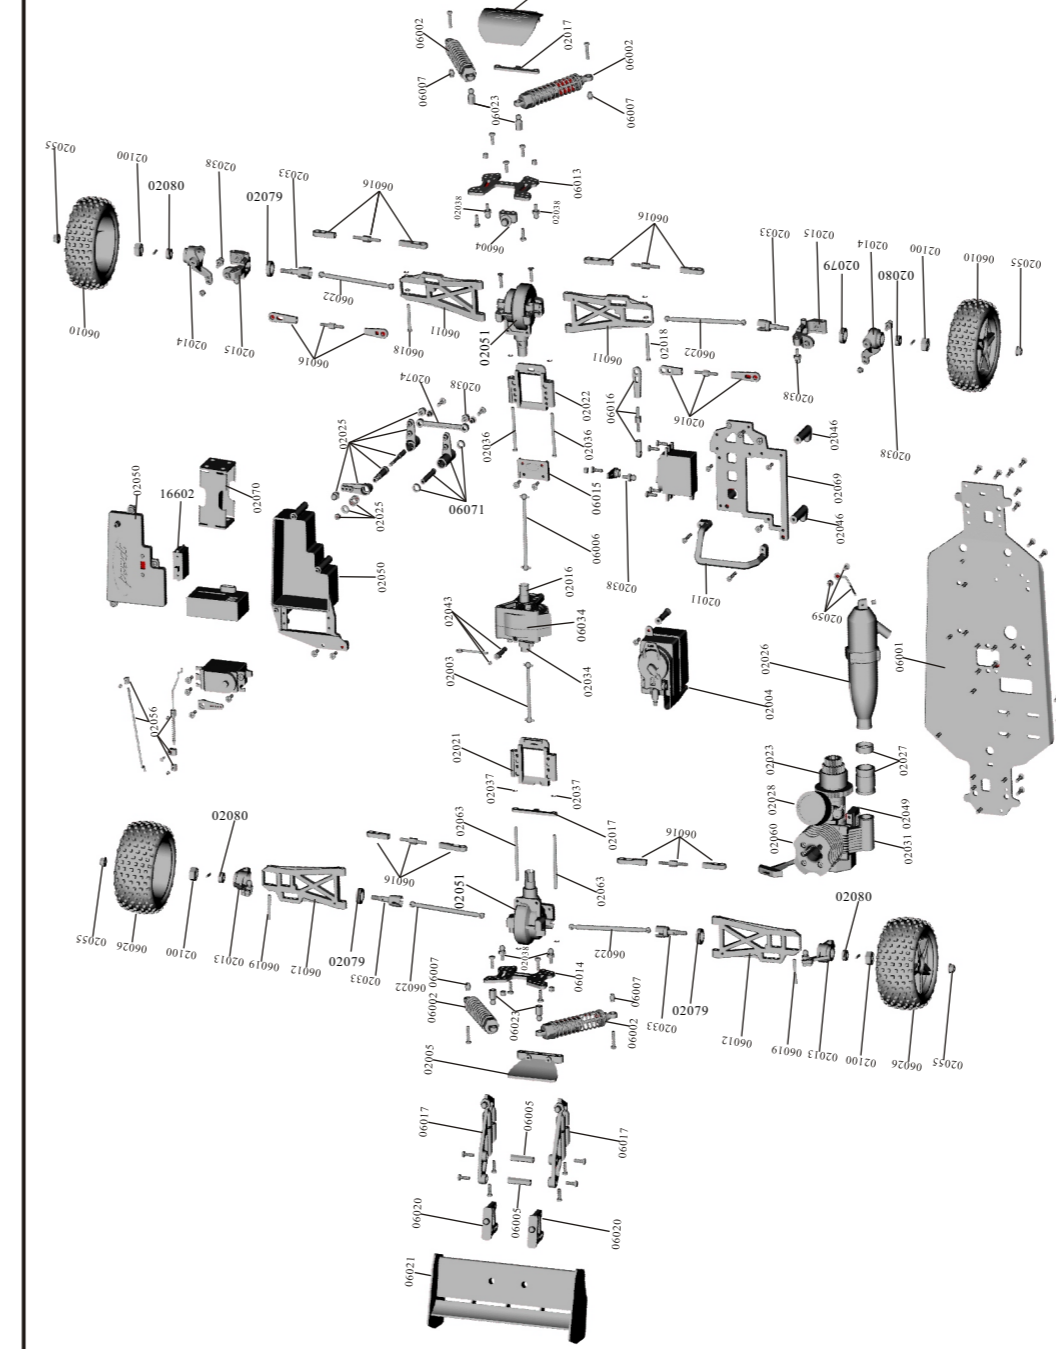

Exploded View Off-Road Buggy (1)