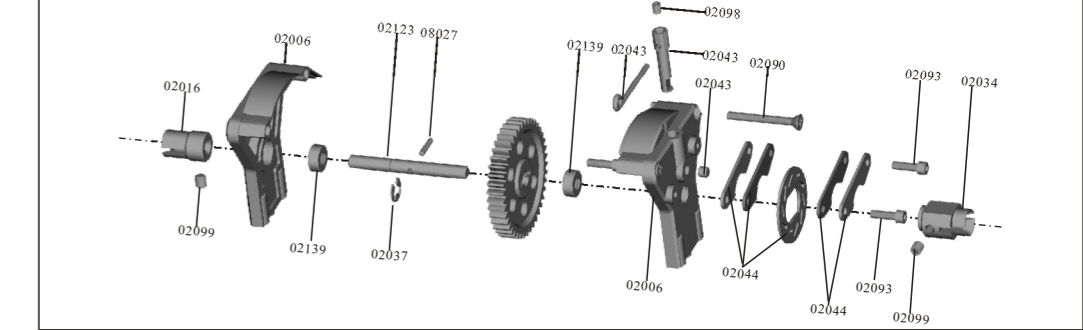

Transmission System Off-Road Buggy(2)