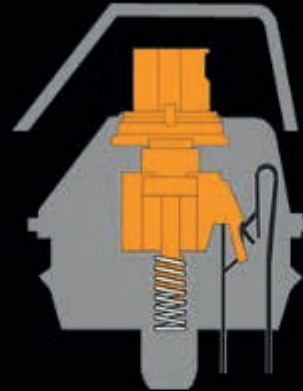

RAZER ORANGE SWITCH

Experience silent and swift actuations with this Razer Mechanical Switch. The optimized actuation and reset points ensure that you're ready to fire again in half the time compared to standard mechanical switches, so you're guaranteed best in class performance every time.

HEAR THE DIFFERENCE

AVAILABLE IN THESE PRODUCTS

Limited-time offer -
Receive a free Razer
Metallic Keycap Set

Limited-time offer -
Receive a free Razer
Metallic Keycap Set

Limited-time offer -
Receive a free Razer
Metallic Keycap Set