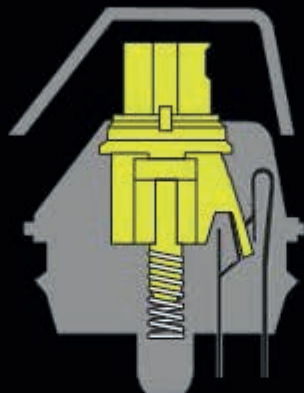

HOW A MECHANICAL SWITCH WORKS

When you press a key, the stem travels downwards, depressing the spring till the switch is activated and your action is actuated. Upon release, the spring bounces back to its original position, thus resetting the key.

RAZER BLACKWIDOW TOURNAMENT
EDITION CHROMA

Limited-time offer -
Receive a free Razer
Metallic Keycap Set

RAZER BLACKWIDOW TOURNAMENT
EDITION

RAZER ORBWEAVER

RAZER YELLOW SWITCH

The All-New Razer Yellow Switch has a linear and silent design along with reduced travel distance of just 3.5mm while maintaining a light actuation force of just 45g. Designed for FPS and MOBA gamers, the Razer Yellow switch actuates at an ultra-fast speed at just 1.2mm into the keystroke.

HEAR THE
DIFFERENCE

AVAILABLE IN THESE PRODUCTS

RAZER BLACKWIDOW CHROMA V2

RAZER ULTRA-LOW PROFILE SWITCH

The Razer Ultra-Low Profile Switch is engineered to give you the same familiar click and tactile feel as the Razer Green Switch, while being incredibly mobile. Featuring optimized actuation and reset points for the chiclet styled keycaps, you will enjoy speeds like never before, even when you're on the move.