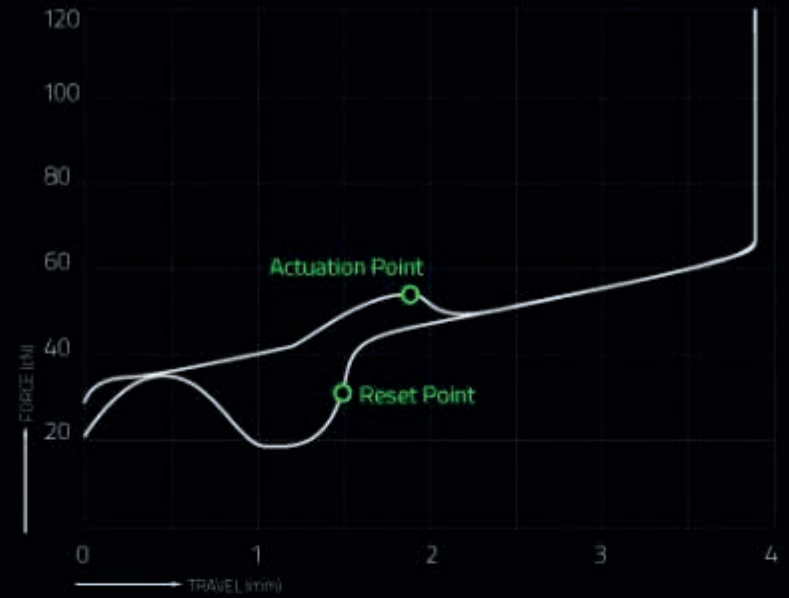

RAZER GREEN SWITCH

Designed with optimized actuation and reset points, this Razer Mechanical Switch provides you with best in class gaming performance. Each blazing fast actuation is signalled by a distinctive click and resets itself to fire again at almost half the distance of standard mechanical switches, so you enjoy speed like never before.

HEAR THE DIFFERENCE

AVAILABLE IN THESE PRODUCTS