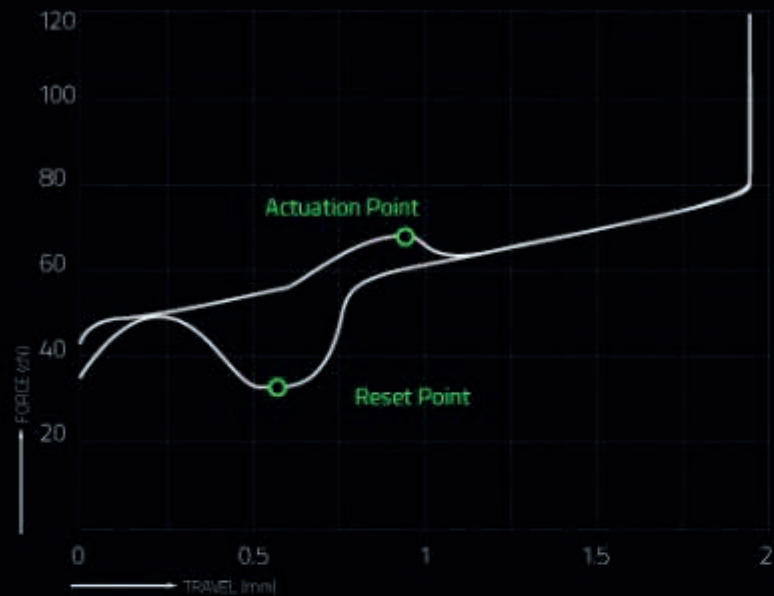

AVAILABLE IN THESE PRODUCTS

RAZER BLADE PRO