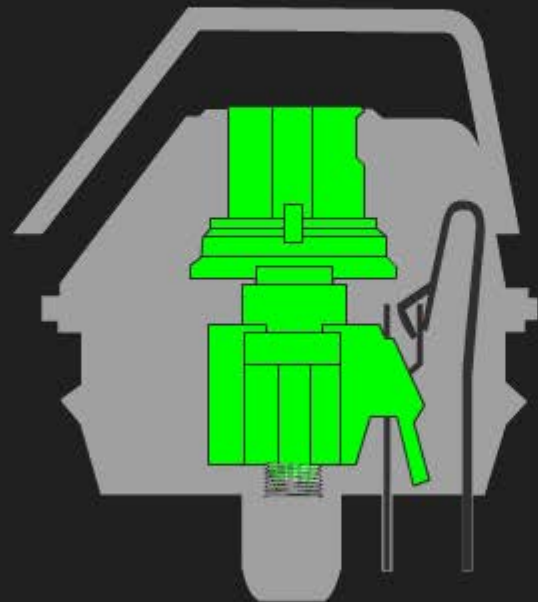

HOW A MECHANICAL SWITCH WORKS

When you press a key, the stem travels downwards, depressing the spring till the switch is activated and your action is actuated. Upon release, the spring bounces back to its original position, thus resetting the key.