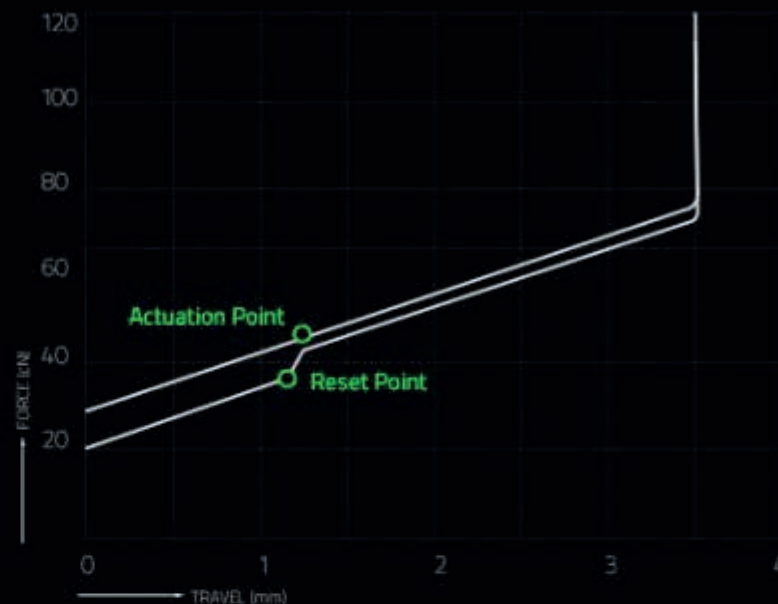

RAZER BLACKWIDOW TOURNAMENT
EDITION CHROMA

Limited-time offer -
Receive a free Razer
Metallic Keycap Set

RAZER BLACKWIDOW TOURNAMENT
EDITION

RAZER ORBWEAVER

RAZER YELLOW SWITCH

The All-New Razer Yellow Switch has a linear and silent design along with reduced travel distance of just 3.5mm while maintaining a light actuation force of just 45g. Designed for FPS and MOBA gamers, the Razer Yellow switch actuates at an ultra-fast speed at just 1.2mm into the keystroke.

HEAR THE
DIFFERENCE

AVAILABLE IN THESE PRODUCTS

RAZER BLACKWIDOW CHROMA V2

RAZER ULTRA-LOW PROFILE SWITCH

The Razer Ultra-Low Profile Switch is engineered to give you the same familiar click and tactile feel as the Razer Green Switch, while being incredibly mobile. Featuring optimized actuation and reset points for the chiclet styled keycaps, you will enjoy speeds like never before, even when you're on the move.