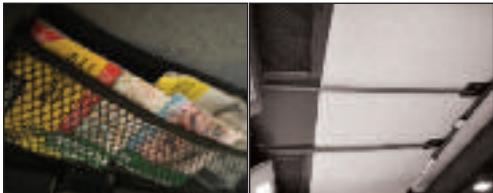

Exclusive Anti-Puddle Support Bows

Zipper Storage Pockets