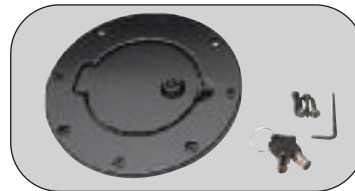

85006 Jeep® Wrangler Black