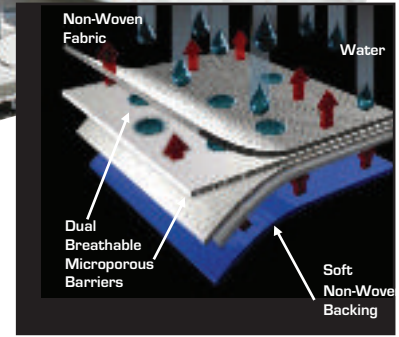

- Soft and durable backing pampers paint finish and protects from sun, dirt, dust, moisture and pollution
- Unique diamond bond pattern allows air and humidity to escape preventing paint deterioration from trapped air and moisture. The non-woven fibers are naturally water resistant and will shed water under normal conditions - in extended rainstorms even the best fabrics will absorb varying amounts of moisture, but the Rampage 4-layer cover dries easily as it allows air to circulate thru the fibers.
- Ultraviolet protection against sun and heat buildup
- Polypropylene center layers are naturally water repellent
- Features double stitched elastic hem in front & rear to secure under bumper
- Side grommets for tie downs or security cable lock
- **EXCLUSIVE FEATURE**
  - Includes FREE Lock and Cable
- **EXCLUSIVE FEATURE**
  - includes FREE Storage Bag