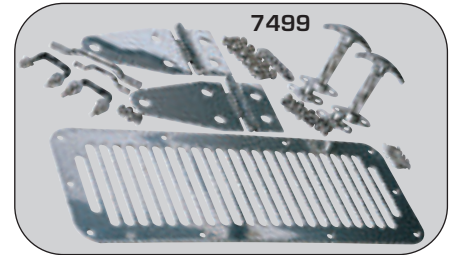

HOOD CATCH KITS (POWDER COAT STAINLESS)

- Sold in pairs
- Installs easily without drilling
- **Locking Hood Catch**

07-14 Jeep JK 2Dr & 4Dr, Black 76336

Application	Part #
42-95 Jeep Models, Stainless Steel	7401
87-95 Jeep Wrangler, Cast Stainless Hood Catch	74333
97-06 Jeep Wrangler, Cast Stainless Hood Catch	74334
42-95 Jeep CJ & Wrangler, Black, Hood Catch	7601
07-14 Jeep JK 2Dr & 4Dr, Polished Stainless Hood Catch	74335

STAINLESS STEEL JK DOOR HANDLES

- Sold as each
- Fits all doors including tailgate
- Installs easily without drilling
- Replaces factory door handles
- Heavy duty durable stainless steel

Application	Part #
07-14 Jeep JK 2Dr & 4Dr, Polished Stainless smooth design (each)	87500
07-14 Jeep JK 2Dr & 4Dr, Black smooth design (each)	87501

LOWER DOOR HINGE BRACKETS

- Sold in pairs

Application	Part #
76-06 CJ & Wrangler	7407
Stainless Steel	7607
Black	7607

COMPLETE HOOD KIT

- Complete set for the ultimate look
- Includes set of hood hinges
- Windshield tie down kit, hood vent, footman loop, and hood catches (except 7465)

Application	Part #
78-95 Jeep CJ & Wrangler, Stainless Steel	7499
78-95 Jeep CJ & Wrangler, Black	7699
98-06 Jeep Wrangler, Stainless Steel	7465
07-14 Jeep JK 2Dr & 4Dr, Polished Stainless (2 hinges, 2 hood stop, footman loop)	87466
07-14 Jeep JK 2Dr & 4Dr Black Powder Coat over Stainless (hinges, hood stops, footman loop)	87666
97-14 Abbreviated Hood Kit - Hood Stops and Footman Loop Polished Stainless	87411
97-14 Abbreviated Hood Kit - Hood Stops and Footman Loop Black (Stainless)	87611

DOOR HINGES

- Complete set of 4
- No drilling required