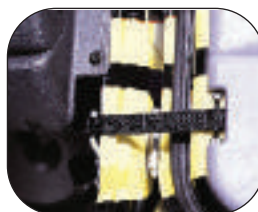

ADJUSTABLE DOOR STRAPS

- This strap will help keep any door manageable
- Easy installation and adjustment lets you open the door to your desired maximum position

Application
76-06 Jeep CJ & Wrangler

Part #
769401