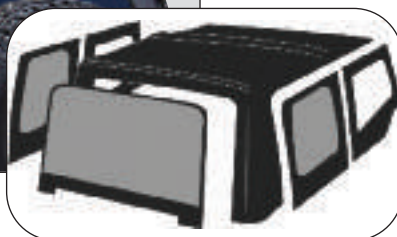

### 92-95 WRANGLER (YJ) – FRAMELESS ALL SEASON TRAIL TOP

Full Top converts to Summer Safari Top with removal of side and rear windows that can be stored in the PATENTED Dual-Panel top section. Unique Trail Top installs over factory roll bar and attaches to original equipment mount points (windshield channel and belt rail system), without the need for bulky factory framework. The Rampage YJ Soft Top also includes matching fabric upper door skins, door surrounds for snug fit around the doors and top panel side seams with rigid rails that maintain tension and reduced flutter, plus, Rampage **EXCLUSIVE** overhead windows storage and anti-puddle support bows for improved water runoff.