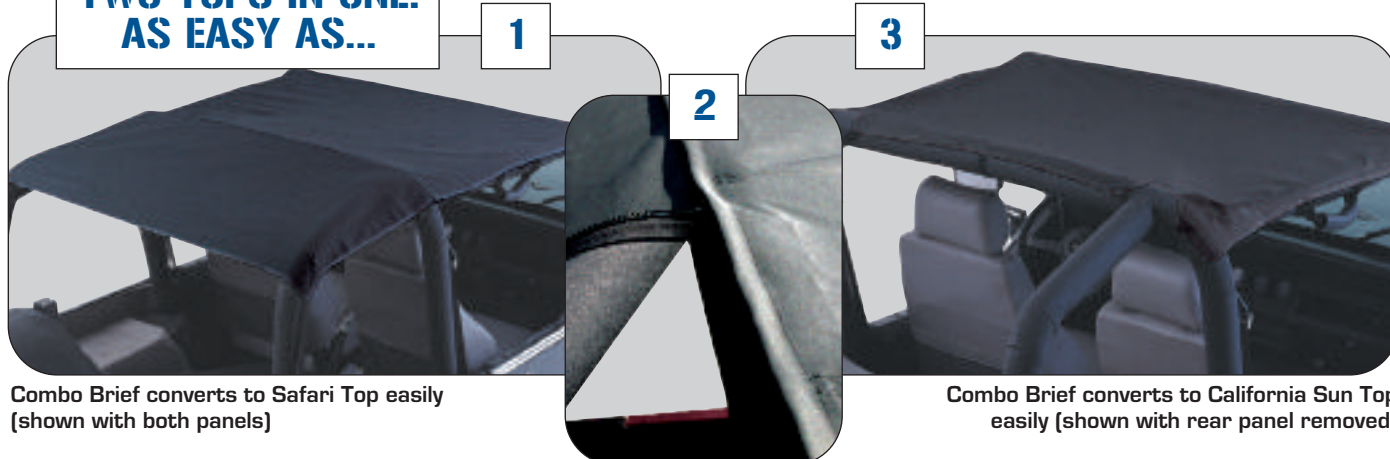

### Two tops in one!

- Heavy-duty zipper mechanism allows quick and easy conversion from brief to topper or back to brief top
- Rear piece attaches to provide rear passengers protection from elements
- Special two sided "pocket" seals shut with a reinforced zipper to provide extra storage
- Zip out rear piece and store when not in use
- Included Storage bag for rear piece mounts to roll bar
- Also available in Mesh Constructed of a durable UV treated mesh fabric

## COMBINATION CALIFORNIA SUN TOP / SAFARI TOP

**TWO TOPS IN ONE!  
AS EASY AS...**

Combo Brief converts to Safari Top easily (shown with both panels)

Combo Brief converts to California Sun Top easily (shown with rear panel removed)