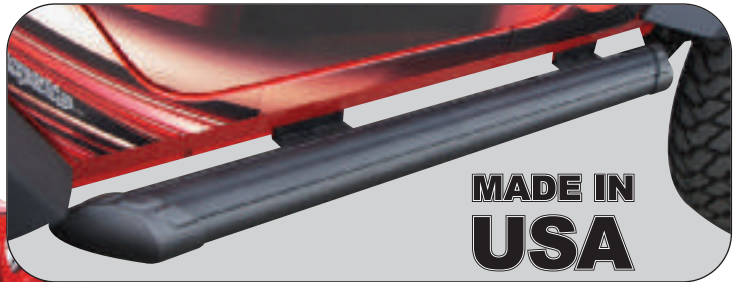

STEP BARS / PATRIOT

PATRIOT RUNNING BOARDS – FULL LENGTH SIDE STEP BOARDS – MADE IN USA

- High Endurance T4 Aluminum Construction single piece bar with stylish, custom molded end caps - Several lengths accommodate most trucks and SUV's
- Protective coating available in two durable, long lasting color finishes - anodized Silver or Black Powder coat
- Full Length Non-Slip Sure Grip Step Pad is integrated into Step Boards
- Heavy-duty mounting brackets (ORDERED SEPARATELY) mount to existing factory holes - Weather-sealed Galvanized Steel with durable Powder Coat finish
- Separate brackets accommodate installation of Patriot Boards - Select appropriate bracket and running board part number from application listing