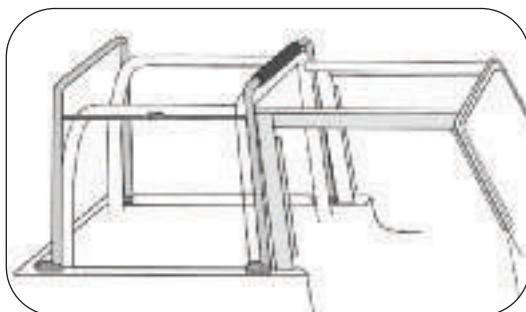

## EXCLUSIVE RAMPAGE FEATURES

Upgraded Adjustable Spreader Bar

Includes a FREE Offroad Organizer

For Half Doors

For Full Steel Doors

Rear tailgate Tonneau

Soft Top Storage Bag Included

Full Frame Included