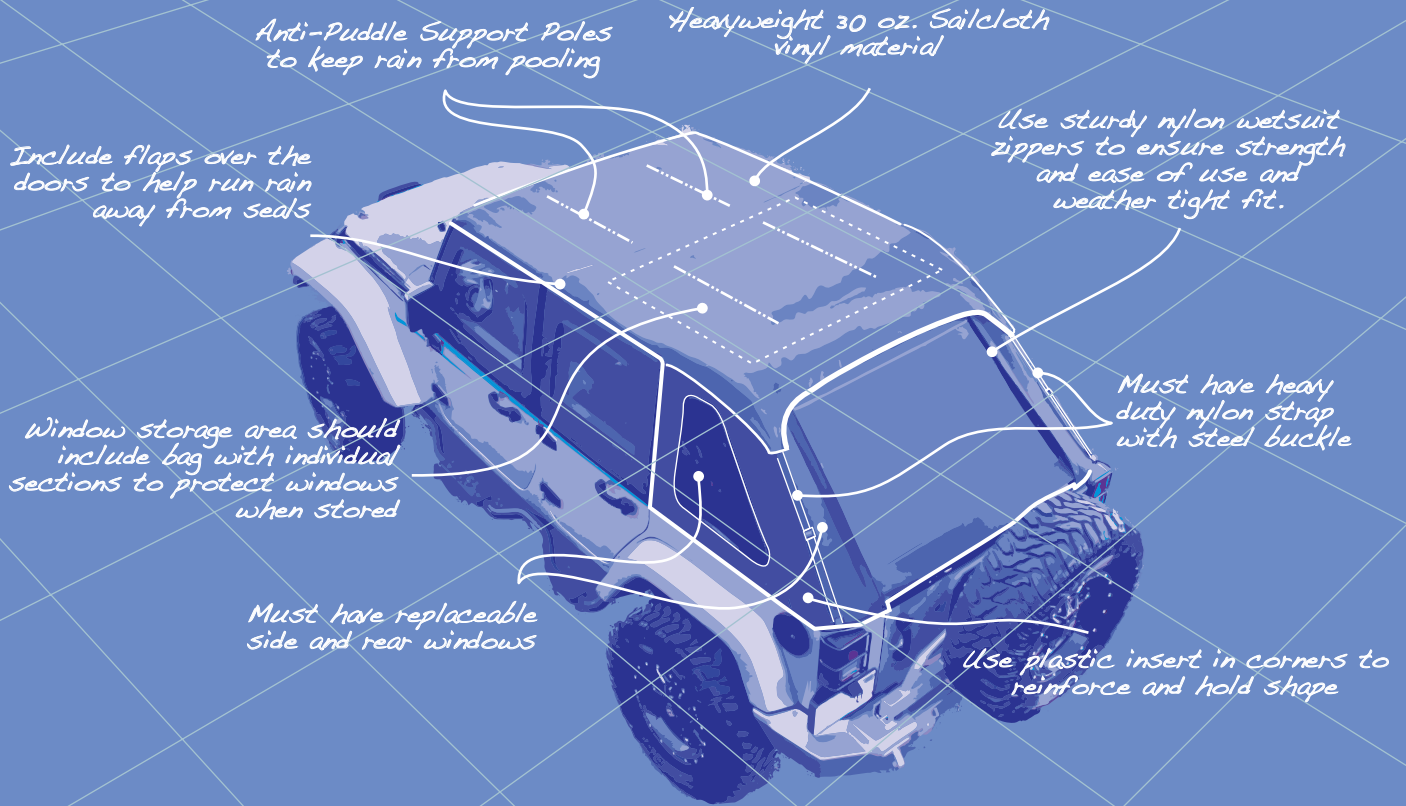

THE BETTER CHOICE FOR THE BEST VALUE IN TOPS & ACCESSORIES

Precision Engineered Fit