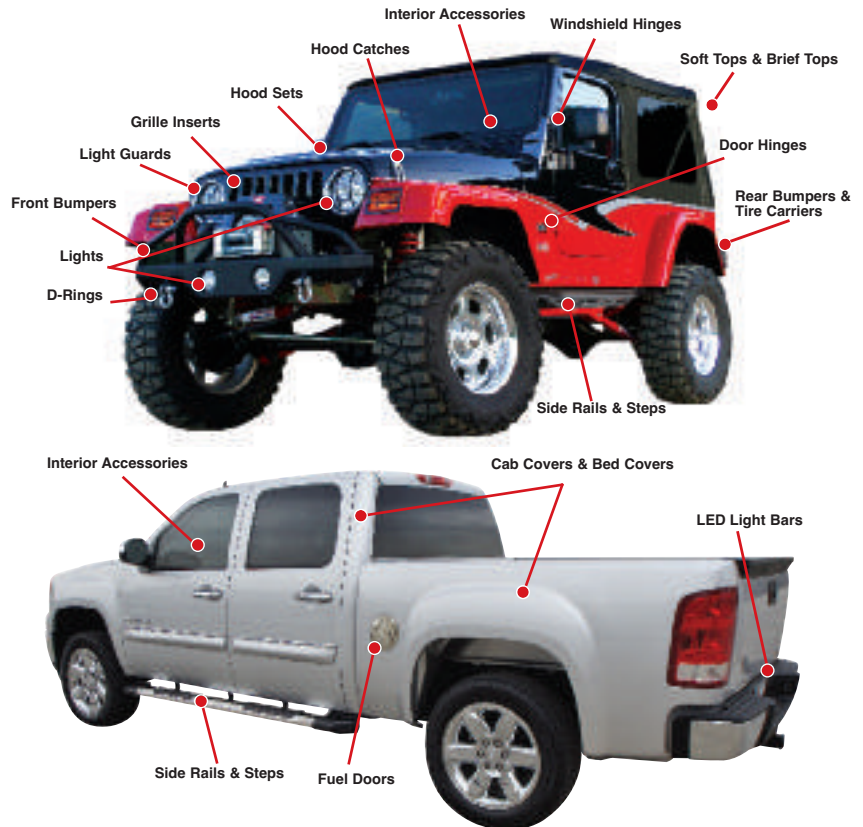

Our continued commitment to service, quality and product innovation have established Rampage as a significant industry partner in the specialty Jeep, Truck, SUV and UTV marketplace. With this catalog, we present an expanded line up of both street and off road products as well as additional enhancements within each product category bringing you new designs, features and benefits to satisfy a wider range of consumers and their vehicle uses. Our team of industry enthusiasts not only use these products, but also contribute to the many new ideas you will find in the following pages - together we invite you to review our program, use our products, and join our growing family of satisfied customers.

CONTENTS

Bumpers	16-20
Car Covers	34-35
Cargo Management	15
Consoles	26
Exterior Accessories	28-31
Interior Accessories	27
LED Lighting	32
Lighting	33
Mirrors / Specialty Accessories	24
Portable WIFI Camera	2
Seat Covers	25
Step Bars	
Patriot	22
Retractable Rockguard Step	20
Slimline.....	21
Xtremeline / Streamline.....	23
Traditional.....	20
Soft Top	
Accessories	12
Bronco/Suzuki	10
Cab Top/Soft Top Storage Boot.....	11
Complete Soft Top w/ Frame	8-9
Replacement Soft Top	6-7
Trailtop Frameless Soft Top.....	4-5
Soft Goods	
Combo Top	13
Mix & Match Soft Goods	14-15