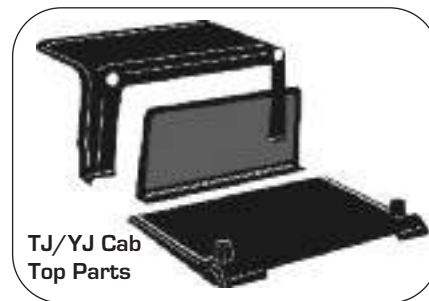

INSTALLATION REQUIREMENTS – SAME AS REGULAR SOFT TOP

- Installs over Factory soft top bow system - hardware is necessary for Cab Top installation
- Windshield channel required for front Cab Top attachment
- Original Equipment soft top door surrounds and tailgate bar are required to attach this top.
- Door Skins not included - order separately if needed for half door applications

Application (88-91 & 92-95 Wrangler Kit for Half Door Only)

- 88-91 Jeep Wrangler Kit (includes Cab Cover & Tonneau Cover), Grey
- 88-91 Jeep Wrangler Kit (includes Cab Cover & Tonneau Cover), Black
- 92-95 Jeep Wrangler Kit (includes Cab Cover & Tonneau Cover), Grey
- 92-95 Jeep Wrangler Kit (includes Cab Cover & Tonneau Cover), Black
- 92-95 Jeep Wrangler Kit (includes Cab Cover & Tonneau Cover), Spice
- 97-02 Jeep Wrangler Kit (includes Cab Enclosure & Tonneau Cover), Denim Black
- 97-02 Jeep Wrangler Kit (includes Cab Enclosure & Tonneau Cover), Spice

Required Component Parts

- Windshield Channel Header 88-95 Wrangler
- Windshield Channel Header Wrangler 97-06
- Soft Top Replacement Bow & Hardware Wrangler 87-95
- Tailgate Bar Kit Wrangler 88-06

- Part # 992011
- 992015
- 993011
- 993015
- 993017
- 994015
- 994017

- 901001
- 901004
- 69999
- 77015

TJ/YJ Cab Top Parts