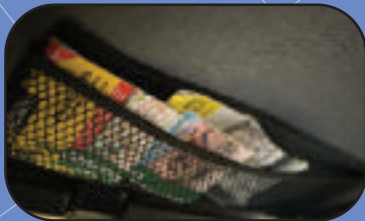

EXCLUSIVE RAMPAGE FEATURES ON ALL SOFT TOPS

Zipper storage pockets included