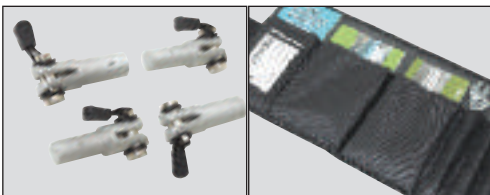

EXCLUSIVE RAMPAGE FEATURES

Upgraded Soft Top Quick Disconnects

Includes a FREE Offroad Organizer