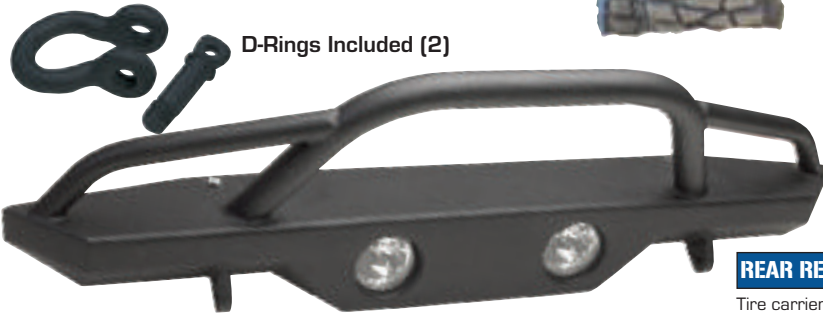

BUMPERS

TJ & YJ RAMPAGE RECOVERY BUMPERS

Heavy Duty Front and Rear lighted bumpers for vehicle protection and recovery assistance - Day or Night!! Engineered for off road use and rock crawling abuse. Ground level dual light receptacles maximize light distribution, save space and are recessed for light protection. Recovery bumpers feature protective dual stage, durable, powder coat finish - 3/16-inch Steel plate design with 4-inch light openings for a custom look. Custom welded shackle mounts with clevis 1-inch .

* Custom D-Ring Shackles included on Front & Rear Bumpers

FRONT RECOVERY BUMPER

2" X .120" wall tubing center (stinger) and 1.5" X .120" side protectors. Designed with tapered ends for enhanced tire travel and extreme approach & departure angles. Accepts most winches - mounting plate not included

Application	Part #
76-06 Jeep Wrangler YJ, TJ Front, Rampage Recovery Bumper with stinger (has two 4-inch light receptacles - lights ordered separately)	76510
76-06 Jeep Wrangler YJ, TJ Front, Rampage Recovery Bumper with stinger Textured Matt finish (has two 4-inch light receptacles - lights ordered separately)	78510

D-Rings Included (2)