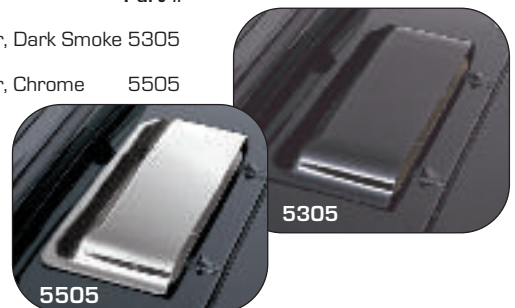

AIR SCOOP

- Increase the efficiency of your heater and air conditioner and improve airflow through your vents
- Available in dark smoke acrylic or chrome plastic, installation with no drilling

Application Part #
86-95 Jeep Wrangler & 98-06 Jeep Wrangler, Dark Smoke 5305
86-95 Jeep Wrangler & 98-06 Jeep Wrangler, Chrome 5505