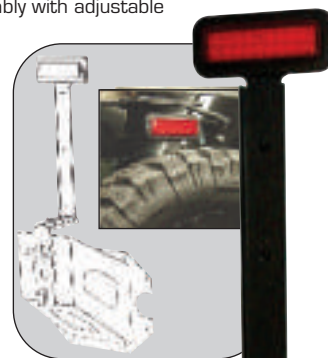

## LED CLIP ON LIGHT

- Exclusive magnet in clip base allows light to be used anywhere light is needed, even under the hood!

Application  
High Intensity LED  
Clip On Light with Magnet

Part#  
501001