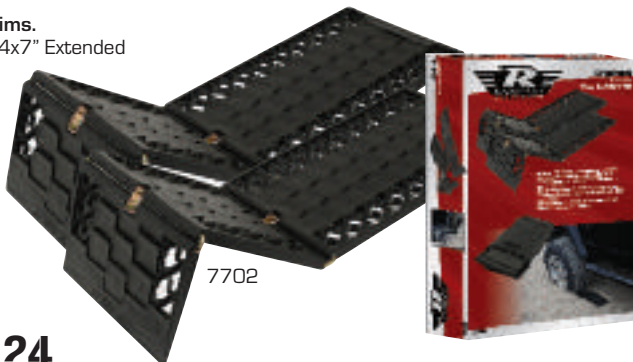

GRIP TRACK - VEHICLE TRACTION ASSISTANCE

Traction Assist System for SNOW, MUD and SAND - Package includes two Grip Tracks folded into a convenient nylon bag for easy in-vehicle storage and accessibility. Durable, Molded Plastic Tracks with directional, raised angle, grip plates and hexagonal honeycomb edges for Superior traction. Multiple Length, Triple Panel design for various position and incline adjustments depending on terrain and traction requirements.

Dims.
24x7" Extended