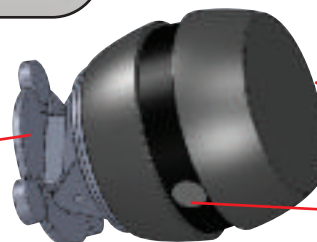

- Use with existing smart phones, tablets or pads with simple app based setup.
- Uses Hi-tension (Real Earth Element) magnetic feet for firm tailgate or body panel attachment that sticks and stays
- Special case is "push to open or close" for protection of cameras lens
- Will operate up to 8 hours on charge using internal lithium battery
- Standard video function or take screen shots via the installed app
- Includes stand to support phone on vehicle dashboard

Adjustable, Magnetic Base

Part #  
7710

Push Open/Close Case

Camera Lens