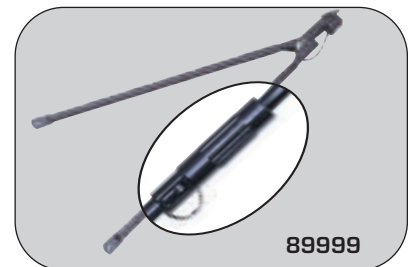

Part

89999

89999

01 Black

11 Grey

15 Denim Black

17 Spice

35 Diamond Black

36 Diamond Khaki