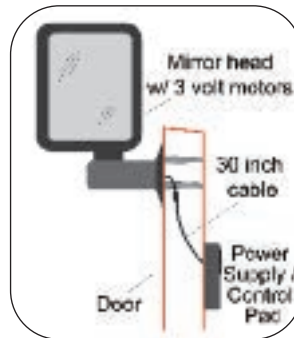

MIRRORS & SPECIALTY ACCESSORIES

TRAIL CAN - STORAGE BOX OR UTILITY TOOL BOX - PATENT PENDING

Additional Storage for Tools and other Utility items in a durable, lockable, container disguised as a traditional 5 gallon Gerry Can. The hinged top lid and full front hinged door allow for easy access and full function storage drawers.

Utility Tool Box

- Locking lid to secure contents
- Heavy Duty Steel Construction with Durable Powder Coat Finish
- Lift Out Tool/Tote Tray
- Two Removable Drawers
- Screw driver storage slots
- Non-Slip Soft Liners Included
- Fits 5 gallon Gerry® can mounts
- Trail can Dimensions 18"X 13"x 6"

Storage Box

- Completely open compartment for multi-use storage options
- Weather Resistant, Stainless Key Lock
- Durable Powder Coat gloss finish
- Heavy Duty Steel Construction
- Fits traditional 5-Gallon Gerry can mounts
- Exterior Dimensions 18"x 13" x 6"

Application
Utility Tool Box 86619
Universal Mount 86625

Application
Storage Box 86622
Universal Mount 86625

GRIP TRACK - VEHICLE TRACTION ASSISTANCE

Traction Assist System for SNOW, MUD and SAND - Package includes two Grip Tracks folded into a convenient nylon bag for easy in-vehicle storage and accessibility. Durable, Molded Plastic Tracks with directional, raised angle, grip plates and hexagonal honeycomb edges for Superior traction. Multiple Length, Triple Panel design for various position and incline adjustments depending on terrain and traction requirements.

Dims.
24x7" Extended

CUSTOM TOWING MIRROR EXTENSION