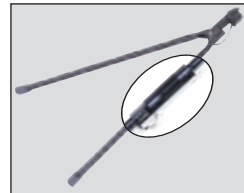

EXCLUSIVE RAMPAGE FEATURES

Upgraded Adjustable Spreader Bar