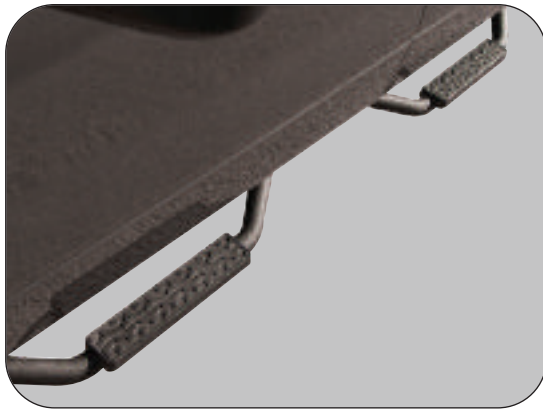

NEW DESIGN

- Non-Skid step pads
- Dual stage textured powder coat finish
- New Low Profile design with individual entry steps
- Vehicle Specific design for custom fit and alignment
- No Drill - easy installation using factory bolt locations

Application	Part #
01-14 Chevy/GM HD/LD 1500 Crew Cab	26972
09-14 Dodge Ram Crew Cab 4Dr (40" rear door)	26317
09-14 Ford F150 Crew Cab 4Dr	26227
07-14 Jeep JK Wrangler Unlimited 4Dr	26628
07-14 Jeep JK Wrangler 2Dr	26627
97-06 Jeep Wrangler TJ	26625