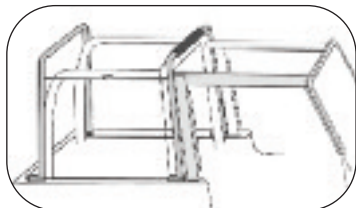

Full Frame Included