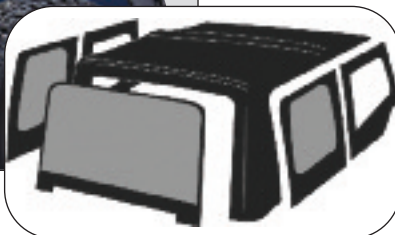

Front Panel Support Poles and Storage Pockets for Improved Water Run Off and Top Stabilization

92-95 WRANGLER (YJ) – FRAMELESS ALL SEASON TRAIL TOP

Full Top converts to Summer Safari Top with removal of side and rear windows that can be stored in the PATENTED Dual-Panel top section. Unique Trail Top installs over factory roll bar and attaches to original equipment mount points (windshield channel and belt rail system), without the need for bulky factory framework. The Rampage YJ Soft Top also includes matching fabric upper door skins, door surrounds for snug fit around the doors and top panel side seams with rigid rails that maintain tension and reduced flutter, plus, Rampage **EXCLUSIVE** overhead windows storage and anti-puddle support bows for improved water runoff.