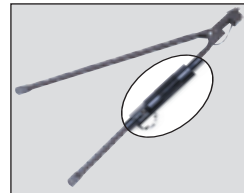

EXCLUSIVE RAMPAGE FEATURES

Upgraded Adjustable Spreader Bar