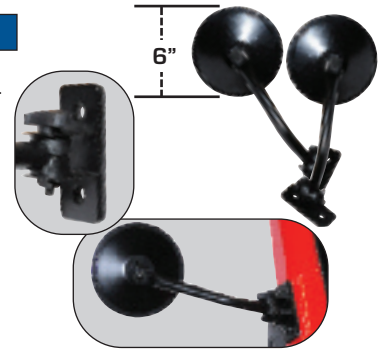

RELOCATION MIRROR AND BRACKET KIT

- Mounting bracket allow mirrors to be quickly and conveniently relocated to windshield upright frame.
- Foam Seal protects Paint
- Windshield hinge mounting points for universal attachment to all Jeep Wranglers
- Perfect for use when doors are removed.
- Quick release allows mirrors to be replaced on doors quickly with no fuss or hassles
- Available in high endurance black powder coat for added protection and long lasting finish

Application Part #
76-14 Jeep CJ & Wrangler (pair) 7619