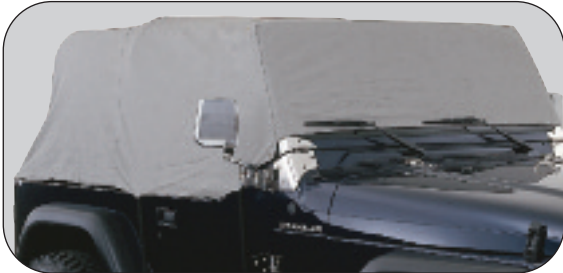

4 LAYER CAB COVERS - FITS OVER INSTALLED SOFT OR HARD TOP

- Small, compact and lightweight, the Cab Cover easily slips over the windshield frame and Jeep top for a snug, custom fit
- Strap & Elastic attachments in front (around mirrors) and rear of vehicle for snug fit

Application	Part #
76-06 Jeep Wrangler, 4 Layer	1261
04-06 Jeep Wrangler Unlimited, 4 Layer	1262
07-14 Jeep JK 2Dr, 4 Layer	1263
07-14 Jeep JK 4Dr, 4 Layer	1264

1261 & 1161

WATERPROOF CAB COVERS - PROTECT INTERIOR WHEN TOP IS REMOVED

- Constructed of durable, water resistant material
- Protects vehicle interior from the elements
- Small, compact and lightweight, the Cab Cover easily slips over the windshield frame and roll bar for a snug, custom fit
- For proper fit, soft top & Frame must be lowered

Application	Part #
87-91 Jeep Wrangler, Grey	1160
92-06 Jeep Wrangler, Grey	1161