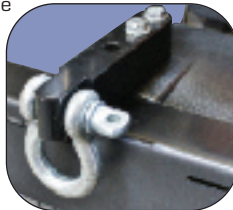

Application	Black
Shackle Kit, 76-06 Jeep CJ & Wrangler	506505

TOW HOOK KITS

- Heavy Duty Tow Hook Kits are available in Chrome or Black
- All Mounting Hardware is included

Application	Chrome	Black
42-95 All Jeep CJ & Wrangler	7505	7605
97-06 Jeep Wrangler Front		7786
42-06 All Jeep Rear		7783