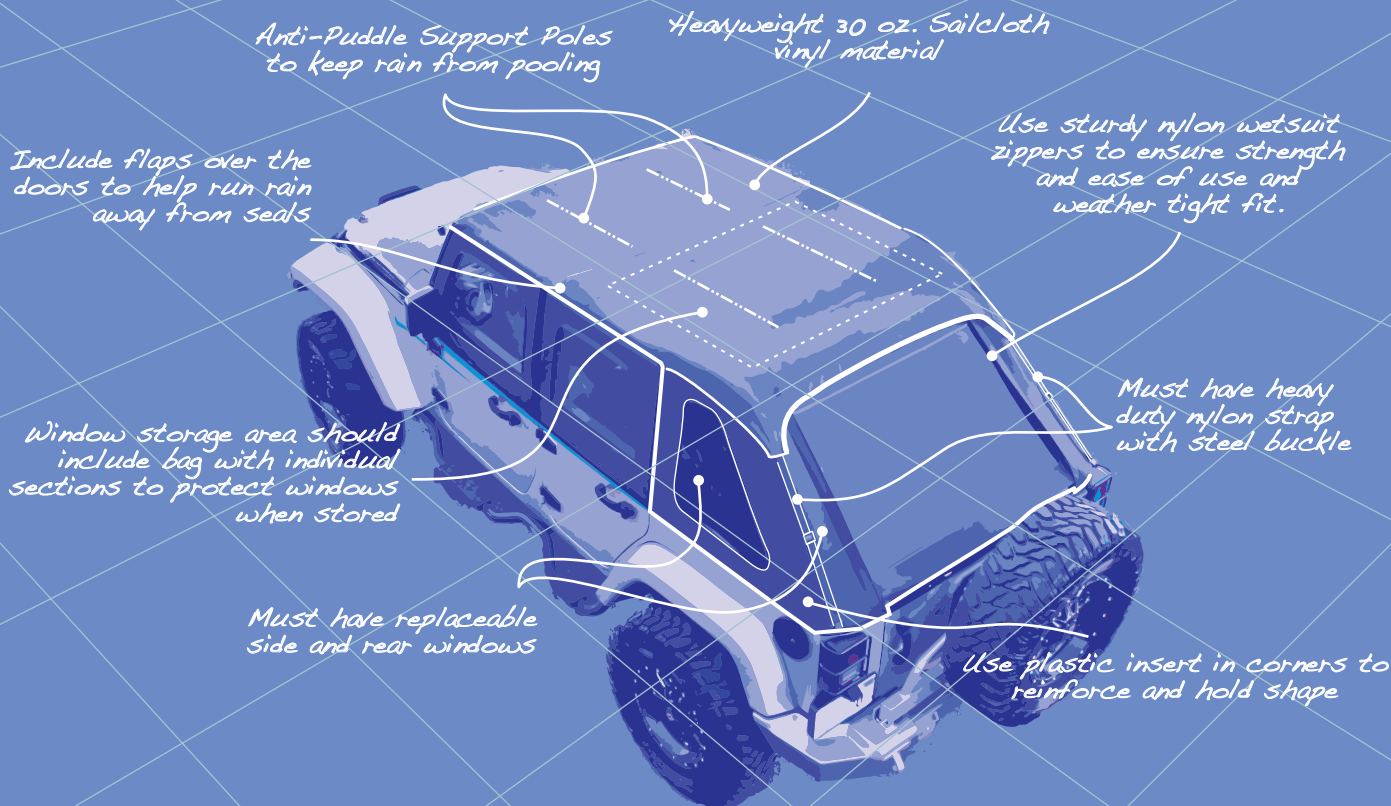

- Use with existing smart phones, tablets or pads with simple app based setup.
- Uses Hi-tension (Real Earth Element) magnetic feet for firm tailgate or body panel attachment that sticks and stays
- Special case is "push to open or close" for protection of cameras lens
- Will operate up to 8 hours on charge using internal lithium battery
- Standard video function or take screen shots via the installed app
- Includes stand to support phone on vehicle dashboard

Adjustable, Magnetic Base

Part #
7710

Push Open/Close Case

Camera Lens

THE BETTER CHOICE FOR THE BEST VALUE IN TOPS & ACCESSORIES

Precision Engineered Fit

EXCLUSIVE RAMPAGE FEATURES ON ALL SOFT TOPS

Zipper storage pockets included

Frameless Trailtop (The Original) - Alternative for replacement or complete top with numerous features and upgrades from traditional soft tops.....Plus Exclusive, Rampage only, features

Complete Soft Top - Includes everything necessary for an entire soft top installation such as soft top, all framework, door surrounds and hardware....Plus Exclusive, Rampage only, features. A great option for conversion from factory hardtop models.

The Rampage Frameless Trail Top installs over the original equipment factory roll bar for a snug fit without the need for additional bows or support hardware. This unique design allows for larger side windows and improved visibility with removable side and rear windows that quickly convert the soft top into an open Safari top. Windows use heavy duty molded tooth zippers and are easily replaced or removed and stored in a special separation panel between the ceiling and roof top which is concealed and protects the windows from scratches or puncture. The fastback style offers improved aerodynamics and a quieter ride than factory bow style tops.