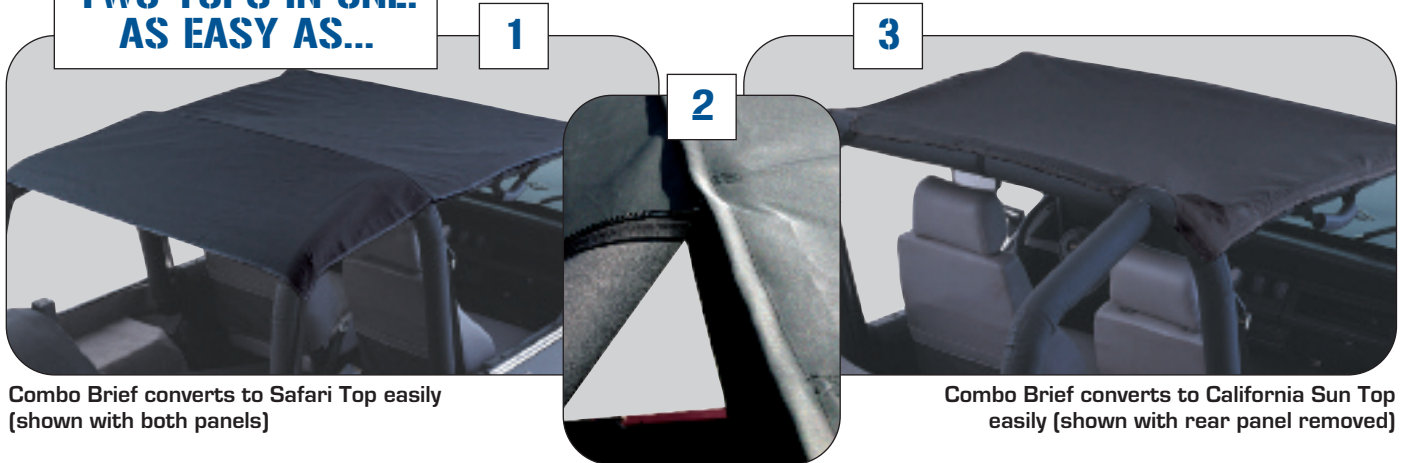

COMBO BRIEF / TOPPER WITH POCKET

Two tops in one!

- Heavy-duty zipper mechanism allows quick and easy conversion from brief to topper or back to brief top
- Rear piece attaches to provide rear passengers protection from elements
- Special two sided "pocket" seals shut with a reinforced zipper to provide extra storage
- Zip out rear piece and store when not in use
- Included Storage bag for rear piece mounts to roll bar
- Also available in Mesh Constructed of a durable UV treated mesh fabric

JK COMBO TOP BRIEF W/STORAGE POCKET

- Special mounting allows for use with or without window channels
- Double center strap with quick release hooks for extra reinforcement
- All Wrangler JK models attach using a required no drill Header mount #901007

COMBINATION CALIFORNIA SUN TOP / SAFARI TOP

**TWO TOPS IN ONE!
AS EASY AS...**

Combo Brief converts to Safari Top easily (shown with both panels)

COMBO BRIEF MESH TOP

- Stop the heat of the sun while keeping the cool breeze flowing
- Constructed of a durable UV treated mesh fabric specially designed to block the heat while letting the cool breeze flow through
- **Windshield channel required for all applications**

Application	Part #
92-95 Jeep Wrangler, Mesh Summer	91801
97-06 Jeep Wrangler & Unlimited, Mesh Summer	91803
07-14 Jeep JK 2Dr, Mesh Summer	91804
07-14 Jeep JK 4Dr, Mesh Summer	91806