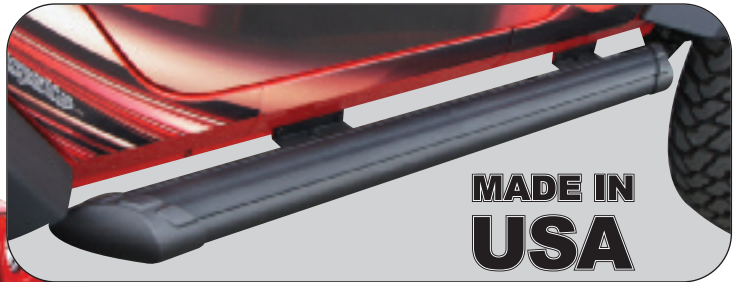

STEP BARS / PATRIOT

PATRIOT RUNNING BOARDS – FULL LENGTH SIDE STEP BOARDS – MADE IN USA

- High Endurance T4 Aluminum Construction single piece bar with stylish, custom molded end caps - Several lengths accommodate most trucks and SUV's
- Protective coating available in two durable, long lasting color finishes - anodized Silver or Black Powder coat
- Full Length Non-Slip Sure Grip Step Pad is integrated into Step Boards
- Heavy-duty mounting brackets (ORDERED SEPARATELY) mount to existing factory holes - Weather-sealed Galvanized Steel with durable Powder Coat finish
- Separate brackets accommodate installation of Patriot Boards - Select appropriate bracket and running board part number from application listing