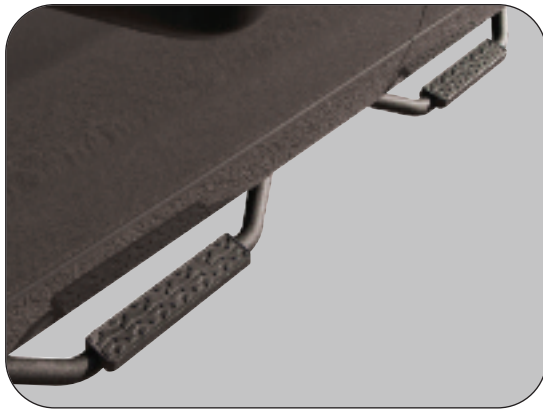

SLIMLINE 2-INCH SIDE BAR WITH RECESSED STEP

Step into Value with the Rampage solution to an affordable access step for stock or lifted Trucks and Jeeps. Introducing Slimline, the 'New Look', Stirrup Style, Side Bar that features a Heavy Duty 2-inch Tube bar with formed drop-down Steps and a durable Textured Black powder coat finish. Each Side Bar is vehicle specific in the design location of the step recess and non-skid step pad position to insure ease of accessibility. Steel, powder coated, mounting brackets are welded to match factory installation points and eliminate flexing with the added convenience of quick and easy one piece installation (per Side).

NEW DESIGN

- Non-Skid step pads
- Dual stage textured powder coat finish
- New Low Profile design with individual entry steps
- Vehicle Specific design for custom fit and alignment
- No Drill - easy installation using factory bolt locations

Application	Part #
01-14 Chevy/GM HD/LD 1500 Crew Cab	26972
09-14 Dodge Ram Crew Cab 4Dr (40" rear door)	26317
09-14 Ford F150 Crew Cab 4Dr	26227
07-14 Jeep JK Wrangler Unlimited 4Dr	26628
07-14 Jeep JK Wrangler 2Dr	26627
97-06 Jeep Wrangler TJ	26625