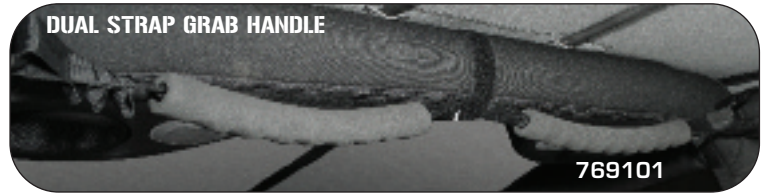

DUAL STRAP GRAB HANDLE

769101

MULTI USE GRAB HANDLE

- Durable nylon strap with dual brass grommet ends for anywhere installation
- Multiple fitting options and no drill design offer quick and easy installation to headrest post attachment, roll bar, overhead sound bar or windshield uprights
- Grab Handle Kit includes 2 Heavy duty straps with advanced design rigid molded grip.
- Assists with stable entry and exit of vehicle as well as on and off road passenger comfort.

Application
07-14 Jeep Wrangler (pair)

Part #
779401