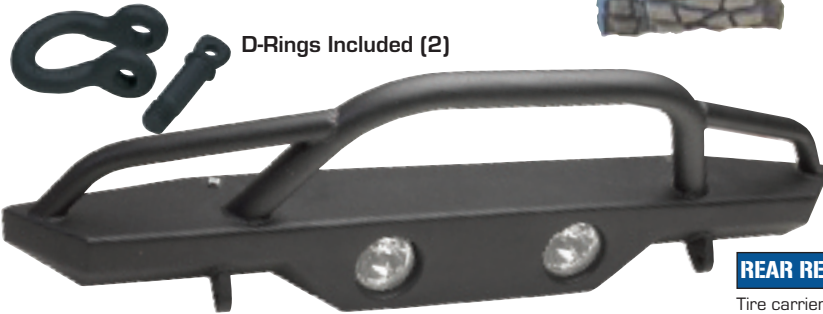

BUMPERS

TJ & YJ RAMPAGE RECOVERY BUMPERS

Heavy Duty Front and Rear lighted bumpers for vehicle protection and recovery assistance - Day or Night!! Engineered for off road use and rock crawling abuse. Ground level dual light receptacles maximize light distribution, save space and are recessed for light protection. Recovery bumpers feature protective dual stage, durable, powder coat finish - 3/16-inch Steel plate design with 4-inch light openings for a custom look. Custom welded shackle mounts with clevis 1-inch .

* Custom D-Ring Shackles included on Front & Rear Bumpers

FRONT RECOVERY BUMPER

2" X .120" wall tubing center (stinger) and 1.5" X .120" side protectors. Designed with tapered ends for enhanced tire travel and extreme approach & departure angles. Accepts most winches - mounting plate not included

Application

76-06 Jeep Wrangler YJ, TJ Front, Rampage Recovery Bumper with stinger (has two 4-inch light receptacles - lights ordered separately) **Part #** 76510
76-06 Jeep Wrangler YJ, TJ Front, Rampage Recovery Bumper with stinger Textured Matt finish (has two 4-inch light receptacles - lights ordered separately) **Part #** 78510

D-Rings Included (2)

RECOVERY BUMPER LIGHTING

Available driving & fog lights fit JK, Wrangler & UTV bumpers.

Application

Fog Lamp Kit (pair)
Driving Lamp Kit (Pair)