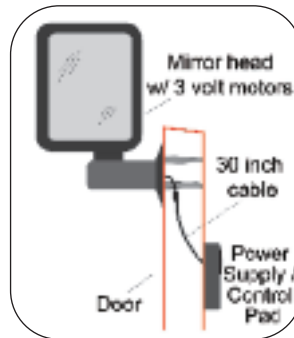

MIRRORS & SPECIALTY ACCESSORIES

TRAIL CAN - STORAGE BOX OR UTILITY TOOL BOX - PATENT PENDING

Additional Storage for Tools and other Utility items in a durable, lockable, container disguised as a traditional 5 gallon Gerry Can. The hinged top lid and full front hinged door allow for easy access and full function storage drawers.

Utility Tool Box

- Locking lid to secure contents
- Heavy Duty Steel Construction with Durable Powder Coat Finish
- Lift Out Tool/ Tote Tray
- Two Removable Drawers
- Screw driver storage slots
- Non-Slip Soft Liners Included
- Fits 5 gallon Gerry® can mounts
- Trail can Dimensions 18"X 13"x 6"

Storage Box

- Completely open compartment for multi-use storage options
- Weather Resistant, Stainless Key Lock
- Durable Powder Coat gloss finish
- Heavy Duty Steel Construction
- Fits traditional 5-Gallon Gerry can mounts
- Exterior Dimensions 18"x 13" x 6"

Application
Utility Tool Box 86619
Universal Mount 86625

Application
Storage Box 86622
Universal Mount 86625

GRIP TRACK - VEHICLE TRACTION ASSISTANCE

Traction Assist System for SNOW, MUD and SAND - Package includes two Grip Tracks folded into a convenient nylon bag for easy in-vehicle storage and accessibility. Durable, Molded Plastic Tracks with directional, raised angle, grip plates and hexagonal honeycomb edges for Superior traction. Multiple Length, Triple Panel design for various position and incline adjustments depending on terrain and traction requirements.

Dims.
24x7" Extended

CUSTOM TOWING MIRROR EXTENSION