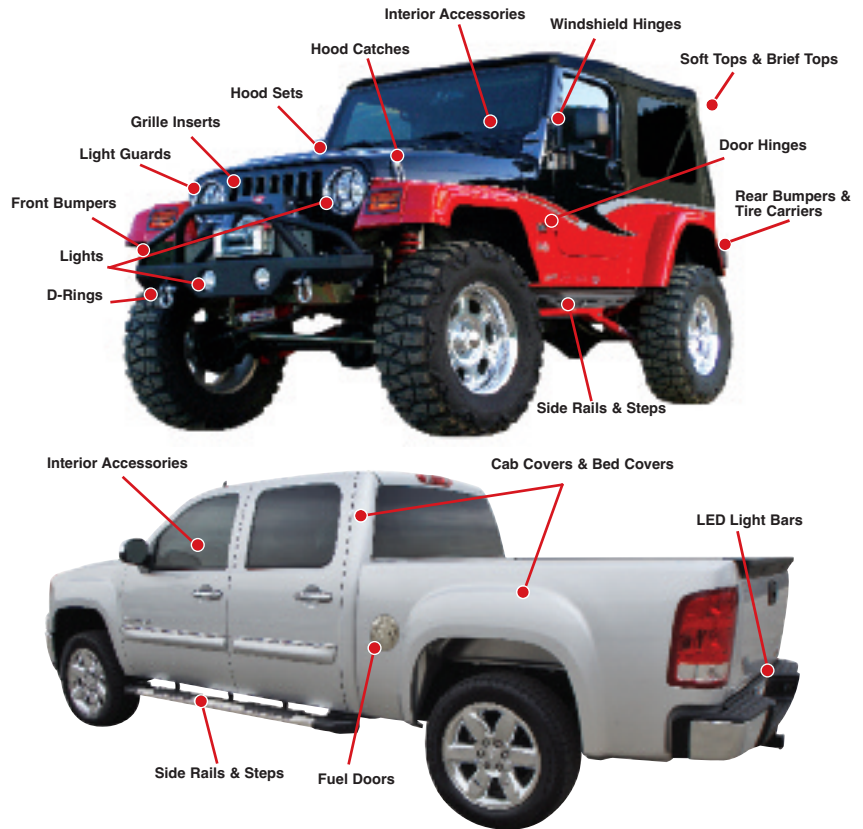

Our continued commitment to service, quality and product innovation have established Rampage as a significant industry partner in the specialty Jeep, Truck, SUV and UTV marketplace. With this catalog, we present an expanded line up of both street and off road products as well as additional enhancements within each product category bringing you new designs, features and benefits to satisfy a wider range of consumers and their vehicle uses. Our team of industry enthusiasts not only use these products, but also contribute to the many new ideas you will find in the following pages - together we invite you to review our program, use our products, and join our growing family of satisfied customers.

CONTENTS

Bumpers	16-20
Car Covers	34-35
Cargo Management	15
Consoles	26
Exterior Accessories	28-31
Interior Accessories	27
LED Lighting	32
Lighting	33
Mirrors / Specialty Accessories	24
Portable WIFI Camera	2
Seat Covers	25
Step Bars	
Patriot	22
Retractable Rockguard Step	20
Slimline.....	21
Xtremeline / Streamline.....	23
Traditional.....	20
Soft Top	
Accessories	12
Bronco/Suzuki	10
Cab Top/Soft Top Storage Boot.....	11
Complete Soft Top w/ Frame	8-9
Replacement Soft Top	6-7
Trailtop Frameless Soft Top.....	4-5
Soft Goods	
Combo Top	13
Mix & Match Soft Goods	14-15