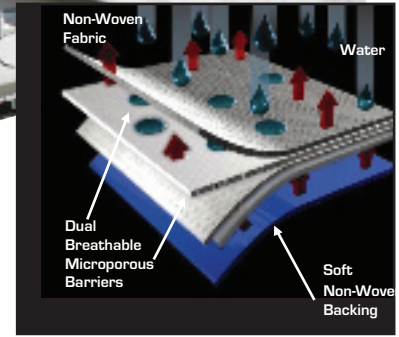

- Soft and durable backing pampers paint finish and protects from sun, dirt, dust, moisture and pollution
- Unique diamond bond pattern allows air and humidity to escape preventing paint deterioration from trapped air and moisture. The non-woven fibers are naturally water resistant and will shed water under normal conditions - in extended rainstorms even the best fabrics will absorb varying amounts of moisture, but the Rampage 4-layer cover dries easily as it allows air to circulate thru the fibers.
- Ultraviolet protection against sun and heat buildup
- Polypropylene center layers are naturally water repellent
- Features double stitched elastic hem in front & rear to secure under bumper
- Side grommets for tie downs or security cable lock
- **EXCLUSIVE FEATURE**
  - Includes FREE Lock and Cable
- **EXCLUSIVE FEATURE**
  - includes FREE Storage Bag