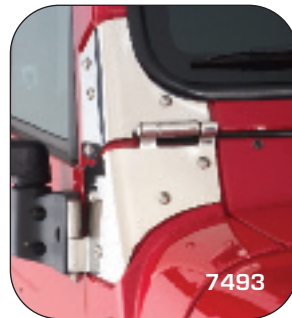

STAINLESS STEEL SIDE MIRRORS

- Sold in pairs

Application Part #
55-86 Jeep CJ, Stainless Steel 7417
55-86 Jeep CJ, Black 7617
76-95 Jeep CJ & Wrangler, Stainless Steel 7418
76-95 Jeep CJ & Wrangler, Black 7618