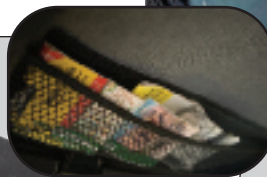

Zipper storage pockets