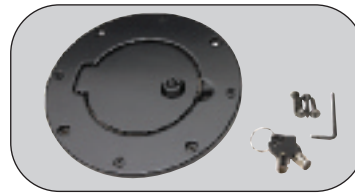

85006 Jeep® Wrangler Black