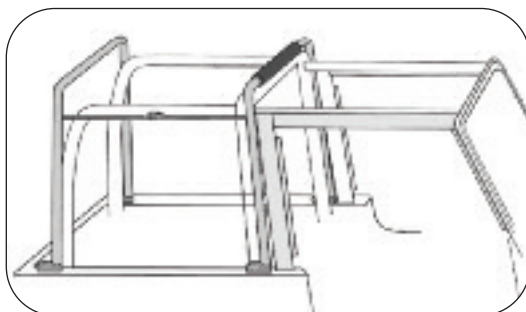

- Part #
- 68111
 - 68115
 - 68117
 - 68211
 - 68215
 - 68217
 - 68035

EXCLUSIVE RAMPAGE FEATURES

Upgraded Adjustable Spreader Bar

Includes a FREE Offroad Organizer

For Half Doors

For Full Steel Doors

Rear tailgate Tonneau

Soft Top Storage Bag Included

Full Frame Included

SOFT TOPS - BRONCO/SUZUKI

BRONCO COMPLETE REPLACEMENT SOFT TOP WITH FRAME

- Re-engineered bow system – easy to use folds down when top is not in use.
- New Belt Rail attachments (no snaps, less drilling)
- Belt rail mounts to body using existing holes
- Zip-out side windows
- Rear window can be zipped out or rolled up
- Tailgate can be opened with top in place
- Black powder frame and hardware
- Top folds down easily and can be used safari style (with-out windows)
- DOT compliant Windows – available in dark privacy tint (35%)
- Weatherproof – Heat sealed seams and marine grade molded tooth zippers
- Use with OE full Doors and fits with some aftermarket Two piece doors
- Rear Seat belts will not work with 1992-1996 vehicles
- Two year limited warranty