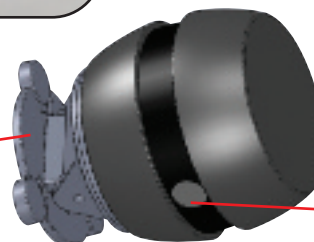

- Use with existing smart phones, tablets or pads with simple app based setup.
- Uses Hi-tension (Real Earth Element) magnetic feet for firm tailgate or body panel attachment that sticks and stays
- Special case is "push to open or close" for protection of cameras lens
- Will operate up to 8 hours on charge using internal lithium battery
- Standard video function or take screen shots via the installed app
- Includes stand to support phone on vehicle dashboard

Adjustable, Magnetic Base

Part #
7710

Push Open/Close Case

Camera Lens

THE BETTER CHOICE FOR THE BEST VALUE IN TOPS & ACCESSORIES

Precision Engineered Fit

EXCLUSIVE RAMPAGE FEATURES ON ALL SOFT TOPS

Zipper storage pockets included