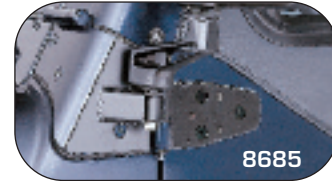

MIRROR RELOCATION BRACKETS

- Allows use of factory mirrors when the doors are removed
- Attaches to windshield hinges using existing bolt holes
- No drilling required, Sold in pairs

Application Part #
87-95 Jeep Wrangler, Black 8685
97-02 Jeep Wrangler, Black* 8691
97-02 Jeep Wrangler, Stainless Steel* 7491
*03-06 if you replace with 7504 mirror