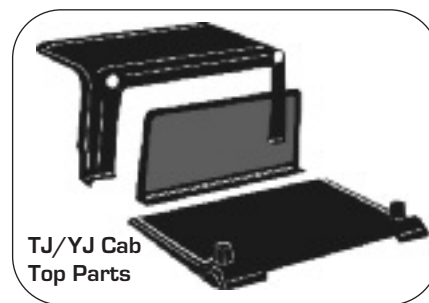

INSTALLATION REQUIREMENTS – SAME AS REGULAR SOFT TOP

- Installs over Factory soft top bow system - hardware is necessary for Cab Top installation
- Windshield channel required for front Cab Top attachment
- Original Equipment soft top door surrounds and tailgate bar are required to attach this top.
- Door Skins not included - order separately if needed for half door applications

Application (88-91 & 92-95 Wrangler Kit for Half Door Only)

- 88-91 Jeep Wrangler Kit (includes Cab Cover & Tonneau Cover), Grey
- 88-91 Jeep Wrangler Kit (includes Cab Cover & Tonneau Cover), Black
- 92-95 Jeep Wrangler Kit (includes Cab Cover & Tonneau Cover), Grey
- 92-95 Jeep Wrangler Kit (includes Cab Cover & Tonneau Cover), Black
- 92-95 Jeep Wrangler Kit (includes Cab Cover & Tonneau Cover), Spice
- 97-02 Jeep Wrangler Kit (includes Cab Enclosure & Tonneau Cover), Denim Black
- 97-02 Jeep Wrangler Kit (includes Cab Enclosure & Tonneau Cover), Spice

Required Component Parts

- Windshield Channel Header 88-95 Wrangler
- Windshield Channel Header Wrangler 97-06
- Soft Top Replacement Bow & Hardware Wrangler 87-95
- Tailgate Bar Kit Wrangler 88-06

- Part # 992011
- 992015
- 993011
- 993015
- 993017
- 994015
- 994017

- 901001
- 901004
- 69999
- 77015

TJ/YJ Cab Top Parts