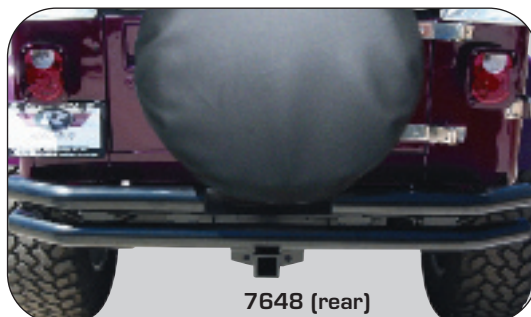

86420

7459 Euro Grille Guard with 8449 bumper

86620

86448

86648

8620

7648 (rear)

8449 (front)