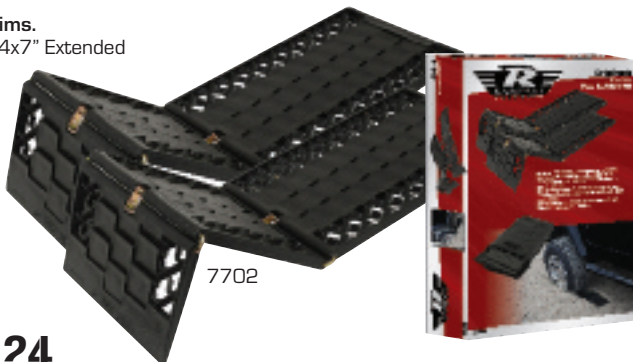

GRIP TRACK - VEHICLE TRACTION ASSISTANCE

Traction Assist System for SNOW, MUD and SAND - Package includes two Grip Tracks folded into a convenient nylon bag for easy in-vehicle storage and accessibility. Durable, Molded Plastic Tracks with directional, raised angle, grip plates and hexagonal honeycomb edges for Superior traction. Multiple Length, Triple Panel design for various position and incline adjustments depending on terrain and traction requirements.

Dims.
24x7" Extended