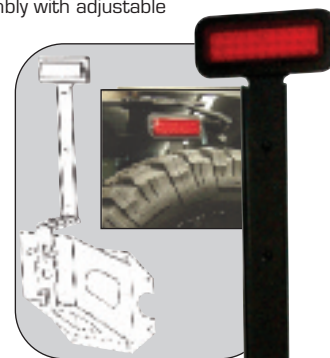

Part#

86615