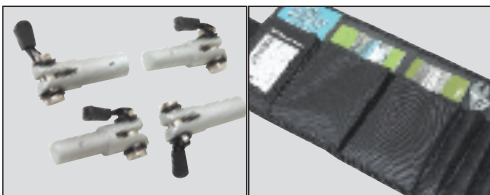

EXCLUSIVE RAMPAGE FEATURES

Upgraded Soft Top Quick Disconnects

Includes a FREE Offroad Organizer