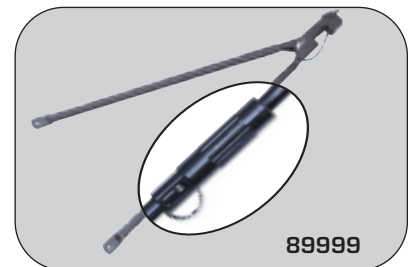

Part

89999

89999

01 Black

11 Grey

15 Denim Black

17 Spice

35 Diamond Black

36 Diamond Khaki