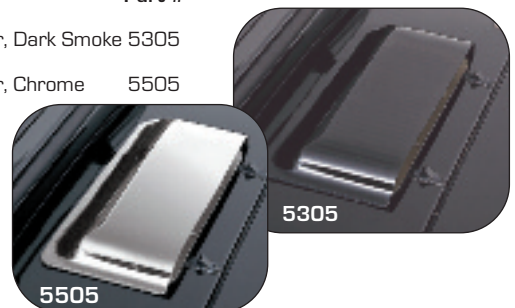

AIR SCOOP

- Increase the efficiency of your heater and air conditioner and improve airflow through your vents
- Available in dark smoke acrylic or chrome plastic, installation with no drilling

Application Part #
86-95 Jeep Wrangler & 98-06 Jeep Wrangler, Dark Smoke 5305
86-95 Jeep Wrangler & 98-06 Jeep Wrangler, Chrome 5505