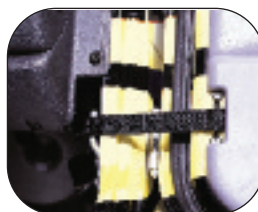

- This strap will help keep any door manageable
- Easy installation and adjustment lets you open the door to your desired maximum position

Application
 76-06 Jeep CJ & Wrangler

Part #
 769401

BILLET SHIFT KNOBS