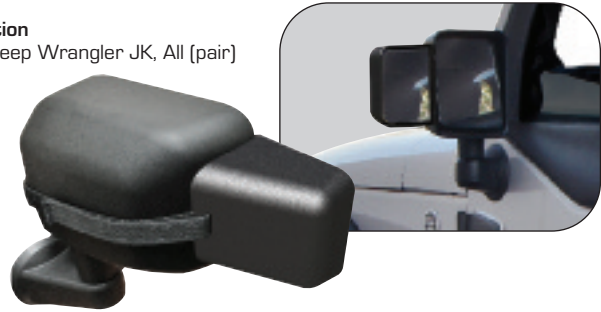

CUSTOM TOWING MIRROR EXTENSION

- The Rampage Mirror Extension offers expanded visibility for highway towing, reverse views or off-road sight lines such as rock crawling
- Custom formed housing includes internally adjustable mirror plates to enhance various angle options
- Snug exterior attachment to factory mirror housing with vinyl coated metal clip and durable nylon strap secured by hook and loop liner.

Application
07-14 Jeep Wrangler JK, All (pair)

Part #
8605

SELF CONTAINED ELECTRIC POWER MIRROR - PATENT PENDING - INCLUDES: COMPLETE MIRROR, POWER PACK AND CONTROL PAD

Replace Jeep JK Manual Factory Mirrors with convenient, easy to install, self-powered electric mirror assemblies. Individual reproduction housings duplicate the original equipment manual mirror in appearance and installation mount points.... But, have been upgraded to include internal, low voltage, mirror drive motors which are powered by AA batteries that will provide years of service under normal vehicle usage and the added benefits of mirror adjustability from inside the vehicle.

- Easy installation using factory mounts & requires minor drilling to create wire route for connection to interior door panel mirror adjustment control
- Plug & Play wiring with a single connection from outside mirror to interior control pad - attachment with screws or optional VHB tape without alteration of door panel
- Independent Power Supply reduces normal wire harness routings from door to vehicle power supply and eliminates the difficulties associated with under dash wiring and connections
- Individual door assembly compliments Jeep door removal without additional wire plugs or connections
- Two Year life expectancy with standard AA batteries (not included)

Application
Includes Complete Mirror, Power Supply and Control Pad
07-14 Jeep Wrangler JK 2 Dr & Unlimited Driver Side (L) 8600
07-14 Jeep Wrangler JK 2 Dr & Unlimited Pass Side (R) 8601