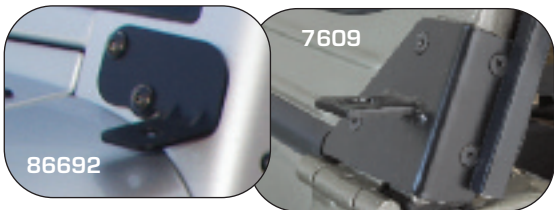

WINDSHIELD HINGE LIGHT BRACKETS

- Mounts to your windshield hinges without drilling

Application Part #
76-95 Jeep CJ7 & Wrangler, Black 7609
97-06 Jeep Wrangler, Black 7608
07-14 Jeep JK 2Dr & 4Dr, Black 86692