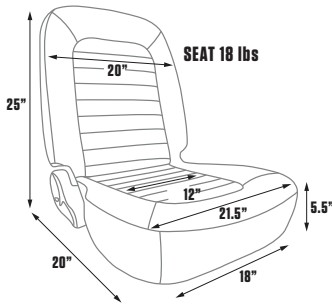

DIMENSIONS