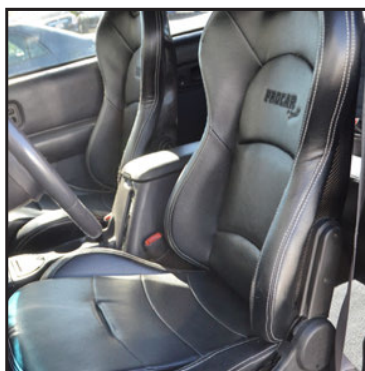

PHOTO COURTESY OF OFF ROAD XTREME

FEATURES

- » Sliders included
- » Adjustable incline & recline
- » Suspension straps for support & comfort
- » Accommodates 5-point harness
- » Carbon fiber inlay in seat back