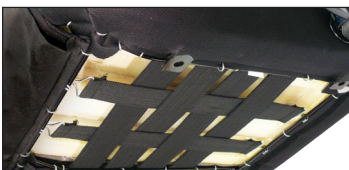

AVAILABLE IN UV-PROTECTED, WATER-RESISTANT CANVAS

80-1620-61C	Black Canvas
80-1620-62C	Grey Canvas

AVAILABLE IN

80-1620-51

DIMENSIONS

FEATURES

- » Sliders included
- » Tig-welded steel tubing
- » Injection-molded foam
- » Accommodates 5-point harness
- » Suspension straps for support & comfort