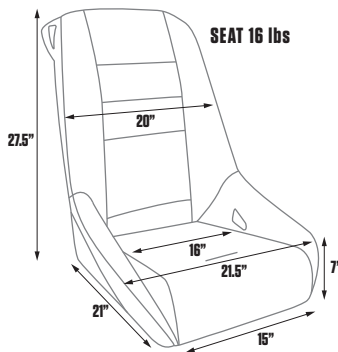

BOMBER®

SERIES 1630

FIXED SUSPENSION SEAT

The Procar Bomber is the perfect seat for your off-road buggy. Comfortable with solid lateral support, the Bomber is offered in vinyl and UV-protected and water-resistant canvas. These suspension seats will accommodate a 5-point harness.

PART#

80-1630-51	Black Vinyl
80-1630-61C	Black Canvas
80-1630-62C	Grey Canvas

DESCRIPTION

DIMENSIONS