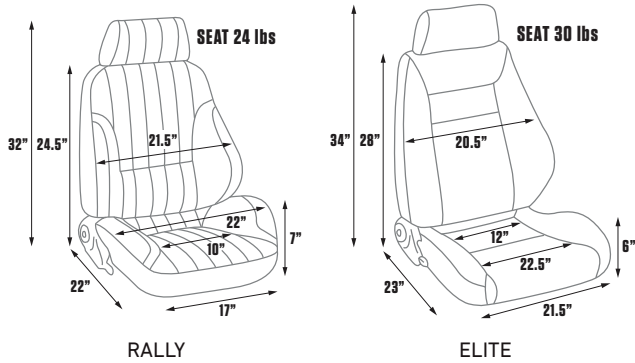

DIMENSIONS