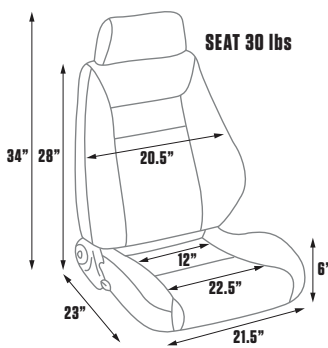

DIMENSIONS

FEATURES

- » Sliders included
- » Tig-welded steel tubing
- » Injection-molded foam
- » Adjustable headrest
- » Adjustable incline & recline

ELITE™ SEAT IS A DISTINCTIVE PRODUCT CONFIGURATION AND TRADEMARK OWNED EXCLUSIVELY BY SCAT ENTERPRISES INC.