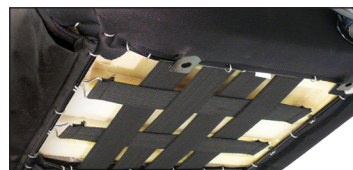

SUSPENSION STRAPS