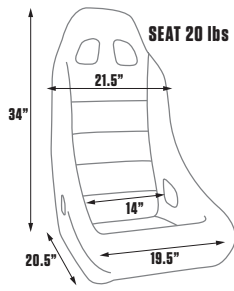

PRO-X™ SERIES 1785

A full bucket seat with maximum lateral support and ample padding, the Pro-X is ideal for the street or off-road enthusiast looking for the "full race" look. This seat will accommodate a 5-point racing harness.

PART #	DESCRIPTION
80-1785-58.....	Black Vinyl, Red Vinyl

DIMENSIONS