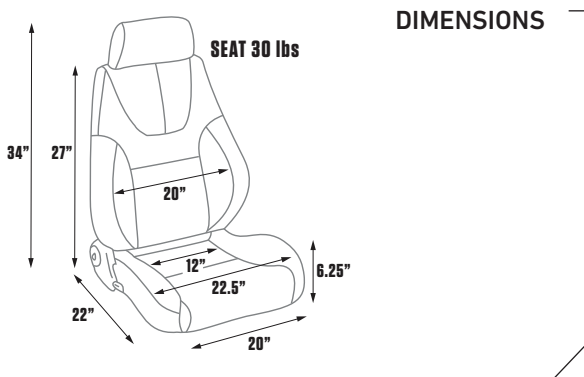

ELITE™ LUMBAR

SERIES 1200

The Elite Lumbar supports your back and body comfortably and with style. This seat comes with an adjustable lumbar knob and is designed to help you adjust the seat back to your comfort level. Perfect solution for those long commutes or road trips.

PART#	DESCRIPTION
80-1200-51L	Black Vinyl, Left
80-1200-51R	Black Vinyl, Right
80-1200-51L-Leather	Black Leather, Left
80-1200-51R-Leather	Black Leather, Right
80-1200-52L	Grey Vinyl, Left
80-1200-52R	Grey Vinyl, Right
80-1200-53L	White Vinyl, Left
80-1200-53R	White Vinyl, Right
80-1200-54L	Beige Vinyl, Left
80-1200-54R	Beige Vinyl, Right
80-1200-61L	Black Velour, Left
80-1200-61R	Black Velour, Right
80-1200-62L	Grey Velour, Left
80-1200-62R	Grey Velour, Right
80-1200-65L	Blue Velour, Left
80-1200-65R	Blue Velour, Right
80-1200-67L	Beige Velour, Left
80-1200-67R	Beige Velour, Right
80-1200-99L	Bare, Left
80-1200-99R	Bare, Right

FEATURES

- » Sliders included
- » Tig-welded steel tubing
- » Injection-molded foam
- » Adjustable headrest
- » Adjustable incline & recline