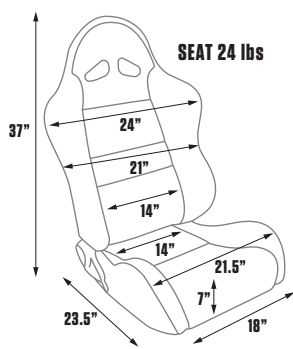

SPORTSMAN™

SERIES 1610

Our Sportsman seat line offers support, comfort and style for the budget-minded enthusiast. Shown here is our Sportsman with a high-quality simulated leatherette. It's not real leather, but you will not be able to tell the difference. These suspension seats will accommodate a 5-point harness.

PART#	DESCRIPTION
80-1610-51L	Black Simulated Leatherette, Left
80-1610-51R	Black Simulated Leatherette, Right

DIMENSIONS