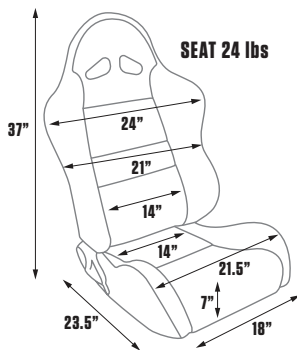

SPORTSMAN™

SERIES 1606

Our Sportsman seat line comes in a variety of colors to complement most any interior. Shown here are our various velour combinations. These suspension seats will accommodate a 5-point harness.

PART#	DESCRIPTION
80-1606-61L	Black Velour Inside, Black Velour Wings, Side Bolsters, Left
80-1606-61R	Black Velour Inside, Black Velour Wings, Side Bolsters, Right
80-1606-62L	Black Velour Inside, Grey Velour Wings, Side Bolsters, Left
80-1606-62R	Black Velour Inside, Grey Velour Wings, Side Bolsters, Right
80-1606-64L	Black Velour Inside, Red Velour Wings, Side Bolsters, Left
80-1606-64R	Black Velour Inside, Red Velour Wings, Side Bolsters, Right
80-1606-65L	Black Velour Inside, Blue Velour Wings, Side Bolsters, Left
80-1606-65R	Black Velour Inside, Blue Velour Wings, Side Bolsters, Right

DIMENSIONS