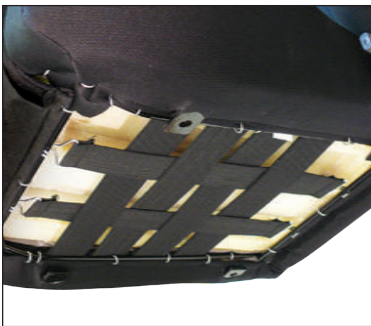

PART#

80-1790-61	Black Velour
80-1790-62	Grey Velour
80-1790-64	Red Velour
80-1790-65	Blue Velour

DESCRIPTION

DIMENSIONS

80-1790-65

SUSPENSION STRAPS

FEATURES

- » Sliders included
- » Tig-welded steel tubing
- » Injection-molded foam
- » Accommodates 5-point harness
- » Suspension straps for support & comfort