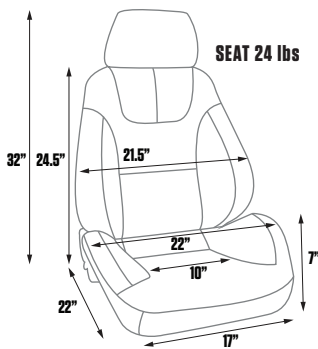

RALLY® DLX

SERIES 1000

Whether it's early muscle, modern muscle, or anything in between, our Rally DLX fits the bill. The Rally DLX has classy stitching and styling, while maintaining the comfort and lateral support of our traditional Rally seats.

PART#	DESCRIPTION
80-1000-51L-DLX.....	Black Vinyl, Left
80-1000-51R-DLX.....	Black Vinyl, Right
80-1000-54L-DLX.....	Beige Vinyl, Left
80-1000-54R-DLX.....	Beige Vinyl, Right
80-1000-56L-DLX.....	Maroon Vinyl, Left
80-1000-56R-DLX.....	Maroon Vinyl, Right

DIMENSIONS