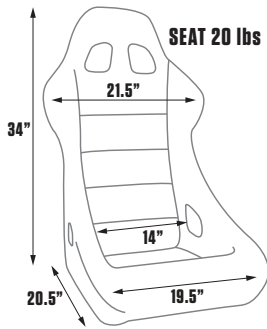

PRO-SPORT™

SERIES 1790

A full bucket seat with maximum lateral support and ample padding, the Pro-Sport is ideal for the street or off-road enthusiast looking for the “full race” look. This seat will accommodate a 5-point racing harness.

PART#

80-1790-61	Black Velour
80-1790-62	Grey Velour
80-1790-64	Red Velour
80-1790-65	Blue Velour

DESCRIPTION