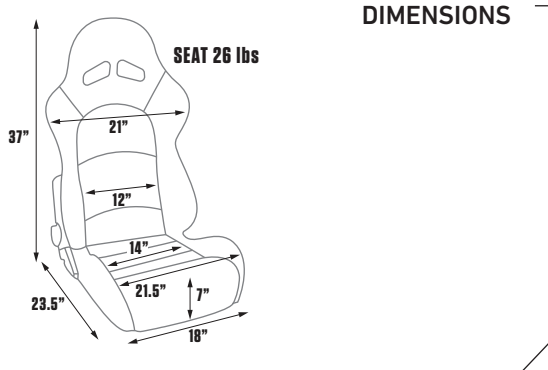

SPORTSMAN PRO™

SERIES 1615

Perfect for any style vehicle, everything from your show-quality vehicle to your daily driver, the Sportsman recliner is your perfect solution. These suspension seats will accommodate a 5-point harness.

PART#	DESCRIPTION
80-1615-51	Black Vinyl
80-1615-57	Light Grey Vinyl
80-1615-58	Red Vinyl
80-1615-65	Blue Velour, Black Vinyl
80-1615-71	Black Velour, Black Vinyl
80-1615-73	Grey Velour, Black Vinyl
80-1615-90	Red Velour, Black Vinyl

FIBERGLASS BACKING