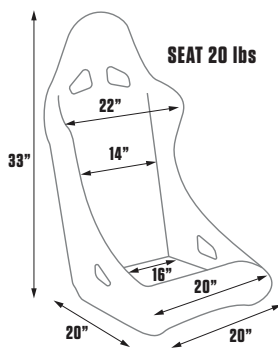

DIMENSIONS