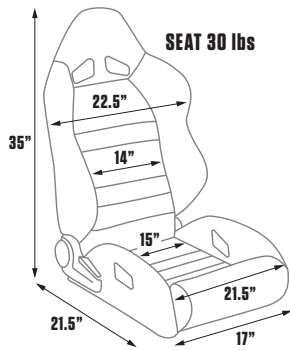

RAVE™

SERIES 1600

High-tech styling combines generous lateral support with the convenience of a recliner. Perfect for the street enthusiast and occasional weekend warrior. These seats will accommodate a 5-point racing harness.

PART#	DESCRIPTION
80-1600-51L	Black Vinyl, Left
80-1600-51R	Black Vinyl, Right
80-1600-54L	Beige Vinyl, Left
80-1600-54R	Beige Vinyl, Right
80-1600-61L	Black Velour, Left
80-1600-61R	Black Velour, Right
80-1600-62L	Grey Velour, Left
80-1600-62R	Grey Velour, Right
80-1600-64L	Red Velour, Left
80-1600-64R	Red Velour, Right
80-1600-65L	Blue Velour, Left
80-1600-65R	Blue Velour, Right