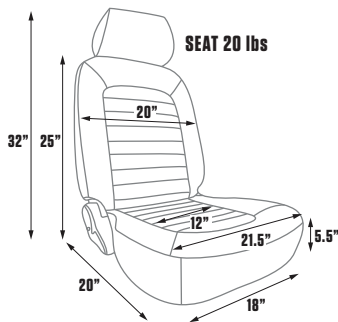

CLASSIC™

SERIES 1500

The perfect solution for you muscle maniacs wanting that CLASSIC stock look. Perfect for your classic muscle restoration, early resto-rod, '50s custom or classic VW.

PART#	DESCRIPTION
80-1500-51L	Black Vinyl, Left
80-1500-51R	Black Vinyl, Right
80-1500-51L-Leather	Black Leather, Left
80-1500-51R-Leather	Black Leather, Right
80-1500-52L	Grey Vinyl, Left
80-1500-52R	Grey Vinyl, Right
80-1500-53L	White Vinyl, Left
80-1500-53R	White Vinyl, Right
80-1500-54L	Beige Vinyl, Left
80-1500-54R	Beige Vinyl, Right
80-1500-58L	Red Vinyl, Left
80-1500-58R	Red Vinyl, Right
80-1500-61L	Black Velour, Left
80-1500-61R	Black Velour, Right
80-1500-62L	Grey Velour, Left
80-1500-62R	Grey Velour, Right
80-1500-71R	Black Vinyl, Black Velour, Right
80-1500-71L	Black Vinyl, Black Velour, Left
80-1500-99L	Bare, Left
80-1500-99R	Bare, Right

DIMENSIONS

FEATURES

- » Sliders included
- » Tig-welded steel tubing
- » Injection-molded foam
- » Adjustable headrest
- » Adjustable incline & recline