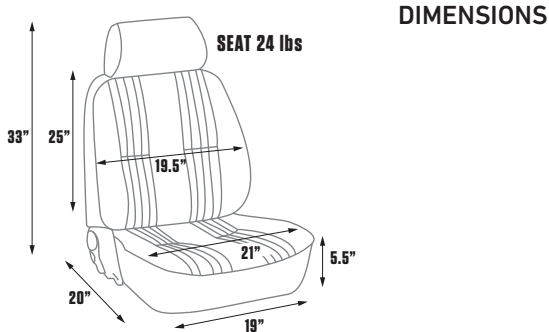

PRO-90®

SERIES 1300

The PRO-90® offers that vintage look, which is great for restoring old muscle, vintage VW, exotic or kit vehicles. The PRO-90® fits the look you have been trying to achieve.

PART#	DESCRIPTION
80-1300-51L	Black Vinyl, Left
80-1300-51R	Black Vinyl, Right
80-1300-51L-Leather	Black Leather, Left
80-1300-51R-Leather	Black Leather, Right
80-1300-52L	Grey Vinyl, Left
80-1300-52R	Grey Vinyl, Right
80-1300-53L	White Vinyl, Left
80-1300-53R	White Vinyl, Right
80-1300-54L	Beige Vinyl, Left
80-1300-54R	Beige Vinyl, Right
80-1300-58L	Red Vinyl, Left
80-1300-58R	Red Vinyl, Right
80-1300-61L	Black Velour, Left
80-1300-61R	Black Velour, Right
80-1300-62L	Grey Velour, Left
80-1300-62R	Grey Velour, Right
80-1300-90L	Black Vinyl Trim, Red Velour Insert, Left
80-1300-90R	Black Vinyl Trim, Red Velour Insert, Right
80-1300-99L	Bare, Left
80-1300-99R	Bare, Right

FEATURES

- » Sliders included
- » Tig-welded steel tubing
- » Injection-molded foam
- » Adjustable headrest
- » Adjustable incline & recline