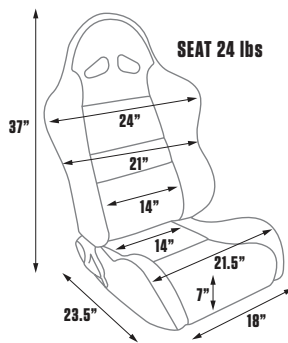

SPORTSMAN™

SERIES 1605

Our Sportsman seat line comes in a variety of colors to complement most any interior. Shown here are our various vinyl/velour combinations. These suspension seats will accommodate a 5-point harness.

PART#	DESCRIPTION
80-1605-61L	Black Vinyl Inside, Black Velour Wings, Side Bolsters, Left
80-1605-61R	Black Vinyl Inside, Black Velour Wings, Side Bolsters, Right
80-1605-62L	Black Vinyl Inside, Grey Velour Wings, Side Bolsters, Left
80-1605-62R	Black Vinyl Inside, Grey Velour Wings, Side Bolsters, Right
80-1605-64L	Black Vinyl Inside, Red Velour Wings, Side Bolsters, Left
80-1605-64R	Black Vinyl Inside, Red Velour Wings, Side Bolsters, Right
80-1605-65L	Black Vinyl Inside, Blue Velour Wings, Side Bolsters, Left
80-1605-65R	Black Vinyl Inside, Blue Velour Wings, Side Bolsters, Right

80-1605-65

DIMENSIONS

FEATURES

- » Sliders included
- » Tig-welded steel tubing
- » Injection-molded foam
- » Adjustable incline & recline
- » Suspension straps for support & comfort
- » Accommodates 5-point harness