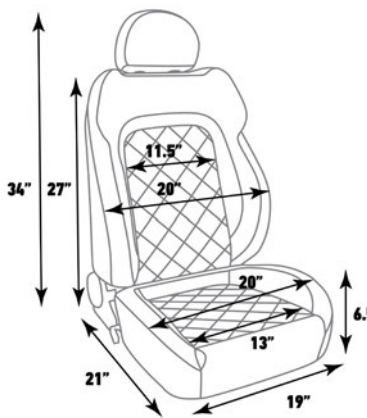

TOURING™

SERIES 1680

Introducing our new Touring Series recliner. Ideal for your pro-touring car, muscle car, pony car, truck or virtually any vehicle. Side bolsters offer comfort and added support. Our Touring Seat offers attractive white stitching and a stylish diamond-shaped quilted center, making this the perfect seat for your ride.

PART#	DESCRIPTION
80-1680-51L	Black Vinyl, Left
80-1680-51R	Black Vinyl, Right
80-1680-61L	Black Velour, Left
80-1680-61R	Black Velour, Right
80-1680-62L	Grey Velour, Left
80-1680-62R	Grey Velour, Right

DIMENSIONS