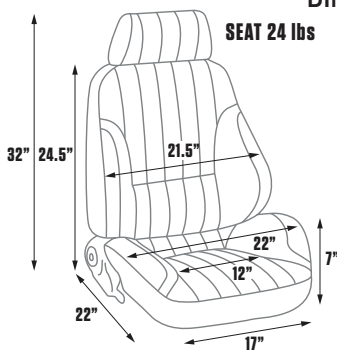

DIMENSIONS