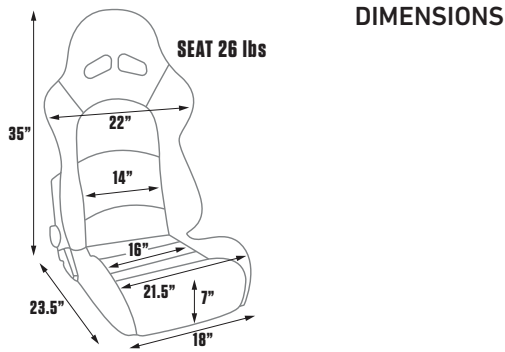

SPORTSMAN PRO™ XL

SERIES 1615XL

Procar's new extra wide (XL) version of the Sportsman Pro has a wider seat bottom to allow for maximum comfort. Same style and quality of our Sportsman Pro, just a little roomier. These suspension seats will accommodate a 5-point harness.

PART#	DESCRIPTION
80-1615-51-XL	Black Vinyl
80-1615-57-XL	Light Grey Vinyl
80-1615-58-XL	Red Vinyl
80-1615-65-XL	Blue Velour, Black Vinyl
80-1615-71-XL	Black Velour, Black Vinyl
80-1615-73-XL	Grey Velour, Black Vinyl
80-1615-90-XL	Red Velour, Black Vinyl

80-1615-65-XL

TRADITIONAL SPORTSMAN PRO