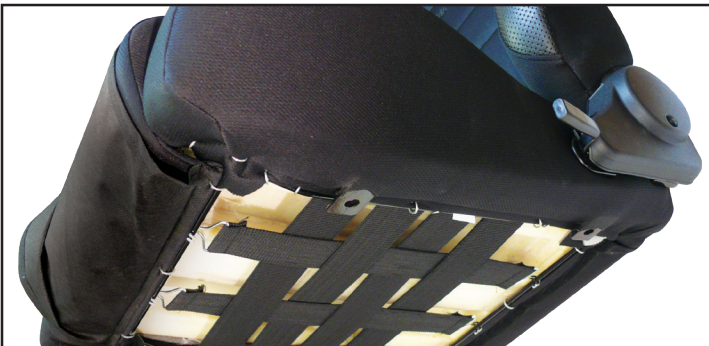

SUSPENSION STRAPS FOR SUPPORT

FEATURES

- » Sliders included
- » Adjustable incline & recline
- » Tig-welded steel tubing
- » Injection-molded foam
- » Suspension straps for support & comfort
- » Accommodates 5-point harness