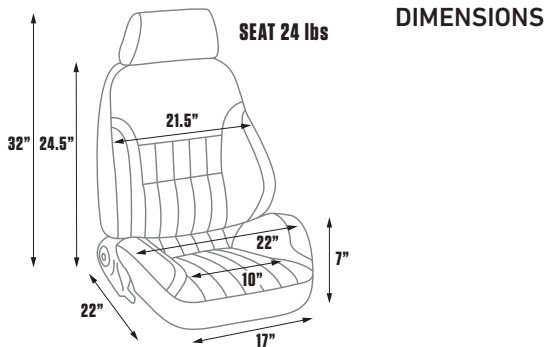

FEATURES

- » Sliders included
- » Tig-welded steel tubing
- » Injection-molded foam
- » Adjustable headrest
- » Adjustable incline & recline