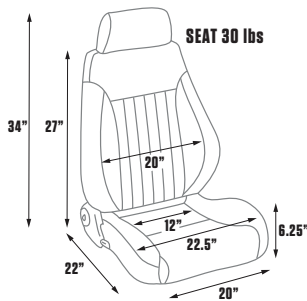

ELITE™ LUMBAR DLX

SERIES 1250

Procar's Elite Lumbar just got better. Our Elite Lumbar DLX now has stylish vertical stitching, making this the perfect seat for virtually any automobile.

PART#	DESCRIPTION
80-1250-51L	Black Vinyl, Left
80-1250-51R	Black Vinyl, Right
80-1250-51L-Leather	Black Leather, Left
80-1250-51R-Leather	Black Leather, Right
80-1250-54L	Beige Vinyl, Left
80-1250-54R	Beige Vinyl, Right
80-1250-56L	Maroon, Left
80-1250-56R	Maroon, Right
80-1250-61L	Black Velour, Left
80-1250-61R	Black Velour, Right
80-1250-62L	Grey Velour, Left
80-1250-62R	Grey Velour, Right

DIMENSIONS

FEATURES

- » Sliders included
- » Tig-welded steel tubing
- » Injection-molded foam
- » Adjustable headrest
- » Adjustable incline & recline