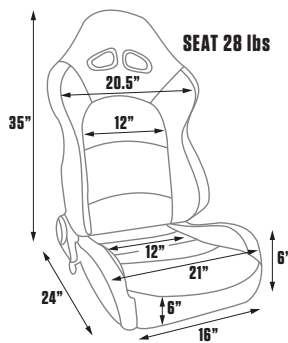

EVOLUTION™

SERIES 1616

Procar's Evolution Series Suspension is the ideal seat for that tight-fitting application. The Evolution offers a sporty design with sleek lines, stylish stitching and a carbon fiber inlay seat back body that looks great and adds durability. These suspension seats will accommodate a 5-point harness.

PART#	DESCRIPTION
80-1616-51L	Black Vinyl, Left
80-1616-51R	Black Vinyl, Right
80-1616-55L	Black Vinyl, Yellow Vinyl Trim, Left
80-1616-55R	Black Vinyl, Yellow Vinyl Trim, Right
80-1616-57L	Black Vinyl, Light Grey Vinyl Trim, Left
80-1616-57R	Black Vinyl, Light Grey Vinyl Trim, Right
80-1616-58L	Black Vinyl, Red Vinyl Trim, Left
80-1616-58R	Black Vinyl, Red Vinyl Trim, Right
80-1616-59L	Black Vinyl, Blue Vinyl Trim, Left
80-1616-59R	Black Vinyl, Blue Vinyl Trim, Right
80-1616-71L	Black Vinyl, Black Velour Center, Left
80-1616-71R	Black Vinyl, Black Velour Center, Right
80-1616-73L	Black Vinyl, Grey Velour Center, Left
80-1616-73R	Black Vinyl, Grey Velour Center, Right
80-1616-90L	Black Vinyl, Red Velour Center, Left
80-1616-90R	Black Vinyl, Red Velour Center, Right

80-1616-51

DIMENSIONS