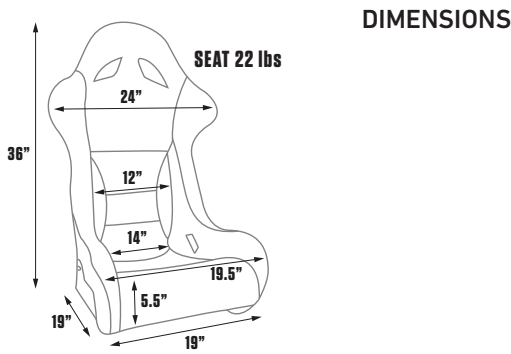

ADJUSTABLE SIDE MOUNTS