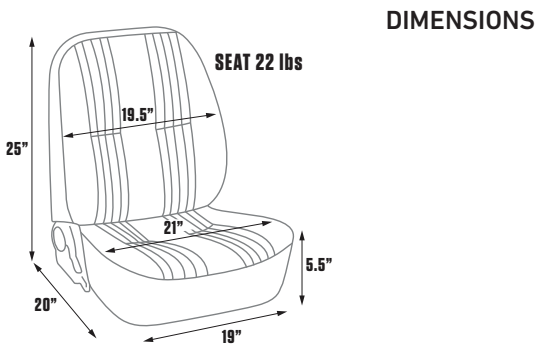

PRO-90® LOWBACK

SERIES 1400

The PRO-90® Lowback offers that vintage look, great for restoring old muscle, vintage VW, exotic or kit vehicles. The Lowback fits the look you have been trying to achieve.

PART#	DESCRIPTION
80-1400-51L	Black Vinyl, Left
80-1400-51R	Black Vinyl, Right
80-1400-51L-Leather	Black Leather, Left
80-1400-51R-Leather	Black Leather, Right
80-1400-52L	Grey Vinyl, Left
80-1400-52R	Grey Vinyl, Right
80-1400-53L	White Vinyl, Left
80-1400-53R	White Vinyl, Right
80-1400-54L	Beige Vinyl, Left
80-1400-54R	Beige Vinyl, Right
80-1400-58L	Red Vinyl, Left
80-1400-58R	Red Vinyl, Right
80-1400-61L	Black Velour, Left
80-1400-61R	Black Velour, Right
80-1400-62L	Grey Velour, Left
80-1400-62R	Grey Velour, Right
80-1400-90L	Black Vinyl Trim, Red Velour Insert, Left
80-1400-90R	Black Vinyl Trim, Red Velour Insert, Right
80-1400-99L	Bare, Left
80-1400-99R	Bare, Right

FEATURES

- » Sliders included
- » Tig-welded steel tubing
- » Injection-molded foam
- » Adjustable incline & recline