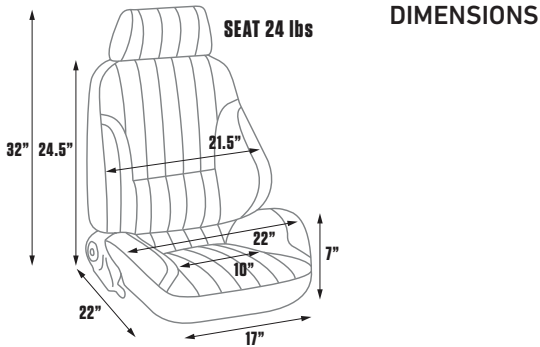

RALLY® HOUNDSTOOTH

SERIES 1000

Rally Series Houndstooth offers the traditional resto look of original muscle. The Houndstooth is OEM quality and provides the look, feel, comfort and lateral support of our famous Rally seat.

PART#	DESCRIPTION
80-1000-41L	Houndstooth Center, Left
80-1000-41R	Houndstooth Center, Right

PROFESSIONAL GRADE VINYL