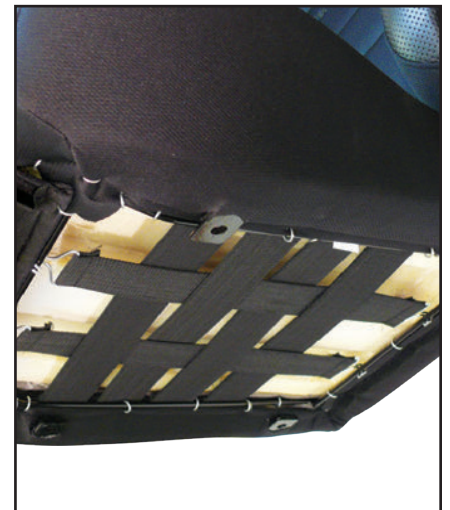

SUSPENSION STRAPS

For support and comfort. Available on most Sports Recliners and fixed-back seats.