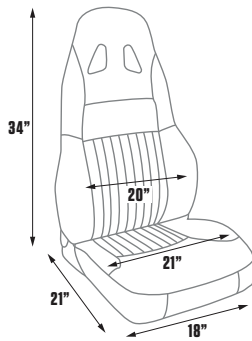

SERIES 1614™

Introducing the Series 1614 seat. Perfect for that classic look, our Series 1614 seats feature stylish vertical stitching, sleek lines and side bolsters for maximum support and comfort.

PART#	DESCRIPTION
80-1614-51L	Black Vinyl
80-1614-51R	Black Vinyl
80-1614-65L	Black Vinyl, Blue Velour
80-1614-65R	Black Vinyl, Blue Velour Insert
80-1614-71L	Black Vinyl, Black Velour Insert
80-1614-71R	Black Vinyl, Black Velour Insert
80-1614-73L	Black Vinyl, Grey Velour Insert
80-1614-73R	Black Vinyl, Grey Velour Insert