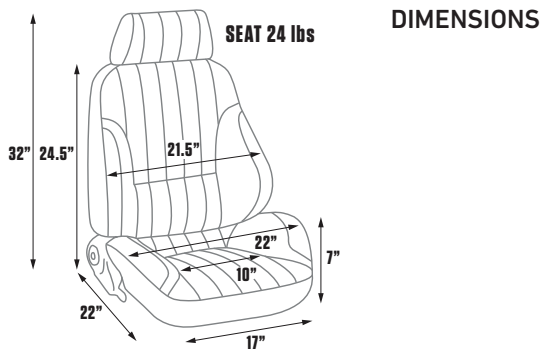

RALLY®

SERIES 1000

Equally at home in either a muscle car, pony car, or off-road buggy, the Rally features vertical stitching for the vintage look with pronounced side bolstering for added support under hard cornering. Features include a full reclining seat back for comfort adjustment, adjustable locking headrest for safety and support, precision-injected foam body for design, and durability to hold up to the harshest road environments.

PART#	DESCRIPTION
80-1000-51L	Black Vinyl, Left
80-1000-51R	Black Vinyl, Right
80-1000-51L-Leather	Black Leather, Left
80-1000-51R-Leather	Black Leather, Right
80-1000-52L	Grey Vinyl, Left
80-1000-52R	Grey Vinyl, Right
80-1000-53L	White Vinyl, Left
80-1000-53R	White Vinyl, Right
80-1000-54L	Beige Vinyl, Left
80-1000-54R	Beige Vinyl, Right
80-1000-56L	Maroon Vinyl, Left
80-1000-56R	Maroon Vinyl, Right
80-1000-58L	Red Vinyl, Left
80-1000-58R	Red Vinyl, Right
80-1000-61L	Black Velour, Left
80-1000-61R	Black Velour, Right
80-1000-62L	Grey Velour, Left
80-1000-62R	Grey Velour, Right
80-1000-71L	Black Vinyl Sides, Black Velour Insert, Left
80-1000-71R	Black Vinyl Sides, Black Velour Insert, Right
80-1000-73L	Black Vinyl Sides, Grey Velour Insert, Left
80-1000-73R	Black Vinyl Sides, Grey Velour Insert, Right
80-1000-99L	Bare, Left
80-1000-99R	Bare, Right

FEATURES

- » Sliders included
- » Tig-welded steel tubing
- » Injection-molded foam
- » Adjustable headrest
- » Adjustable incline & recline