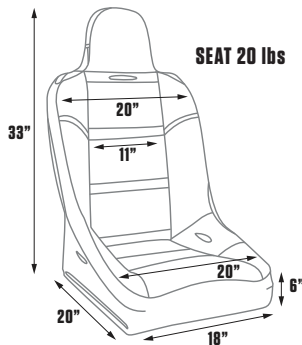

AVAILABLE IN UV-PROTECTED, WATER-RESISTANT CANVAS

80-1620-61C	Black Canvas
80-1620-62C	Grey Canvas

AVAILABLE IN

80-1620-51

DIMENSIONS

FEATURES

- » Sliders included
- » Tig-welded steel tubing
- » Injection-molded foam
- » Accommodates 5-point harness
- » Suspension straps for support & comfort