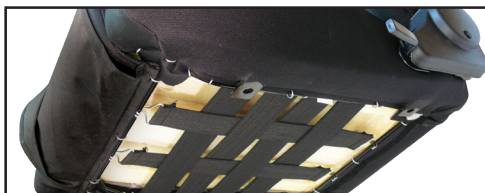

SUSPENSION STRAPS FOR SUPPORT

FEATURES

- » Sliders included
- » Tig-welded steel tubing
- » Injection-molded foam
- » Adjustable incline & recline
- » Suspension straps for support & comfort
- » Accommodates 5-point harness