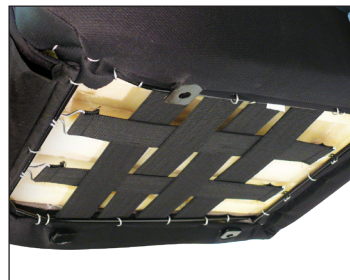

SUSPENSION STRAPS

FEATURES

- » Sliders included
- » Micro-adjustable incline & recline
- » Seat back quick release
- » Fiberglass back
- » Injection-molded foam
- » Suspension straps for support & comfort
- » Accommodates 5-point harness