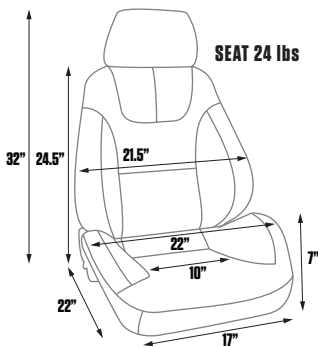

Whether it's early muscle, modern muscle, or anything in between, our Rally DLX fits the bill. The Rally DLX has classy stitching and styling, while maintaining the comfort and lateral support of our traditional Rally seats.

RALLY® DLX SERIES 1000

PART#	DESCRIPTION
80-1000-51L-DLX.....	Black Vinyl, Left
80-1000-51R-DLX.....	Black Vinyl, Right
80-1000-54L-DLX.....	Beige Vinyl, Left
80-1000-54R-DLX.....	Beige Vinyl, Right
80-1000-56L-DLX.....	Maroon Vinyl, Left
80-1000-56R-DLX.....	Maroon Vinyl, Right

DIMENSIONS