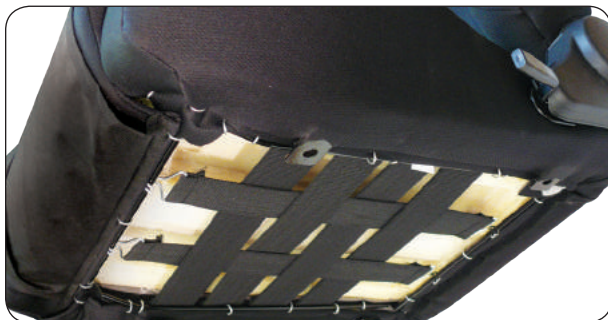

SUSPENSION STRAPS FOR SUPPORT

FEATURES

- » Sliders included
- » Adjustable incline & recline
- » Tig-welded steel tubing
- » Injection-molded foam
- » Suspension straps for support & comfort
- » Accommodates 5-point harness