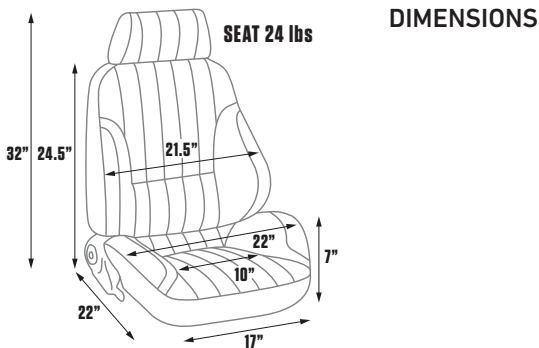

RALLY® SERIES 1000

Equally at home in either a muscle car, pony car, or off-road buggy, the Rally features vertical stitching for the vintage look with a pronounced side bolstering for added support under hard cornering. Features include a full reclining seat back for comfort adjustment, adjustable locking headrest for safety and support, precision-injected foam body for design, and durability to hold up to the harshest road environments.

PART#

PART#	DESCRIPTION
80-1000-51L	Black Vinyl, Left
80-1000-51R	Black Vinyl, Right
80-1000-51L-Leather	Black Leather, Left
80-1000-51R-Leather	Black Leather, Right
80-1000-52L	Grey Vinyl, Left
80-1000-52R	Grey Vinyl, Right
80-1000-53L	White Vinyl, Left
80-1000-53R	White Vinyl, Right
80-1000-54L	Beige Vinyl, Left
80-1000-54R	Beige Vinyl, Right
80-1000-56L	Maroon Vinyl, Left
80-1000-56R	Maroon Vinyl, Right
80-1000-58L	Red Vinyl, Left
80-1000-58R	Red Vinyl, Right
80-1000-61L	Black Velour, Left
80-1000-61R	Black Velour, Right
80-1000-62L	Grey Velour, Left
80-1000-62R	Grey Velour, Right
80-1000-71L	Black Vinyl Sides, Black Velour Insert, Left
80-1000-71R	Black Vinyl Sides, Black Velour Insert, Right
80-1000-73L	Black Vinyl Sides, Grey Velour Insert, Left
80-1000-73R	Black Vinyl Sides, Grey Velour Insert, Right
80-1000-99L	Bare, Left
80-1000-99R	Bare, Right

DESCRIPTION

80-1000-51

FEATURES

- » Sliders included
- » Tig-welded steel tubing
- » Injection-molded foam
- » Adjustable headrest
- » Adjustable incline & recline