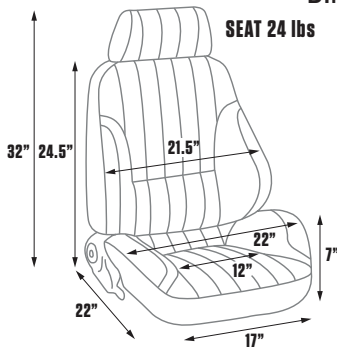

DIMENSIONS