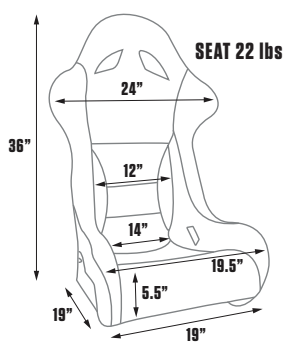

DESCRIPTION

DIMENSIONS

ADJUSTABLE SIDE MOUNTS

FIBERGLASS SHELL

FEATURES

- » Sliders included
- » Fiberglass shell
- » Injection-molded foam
- » Accommodates 5-point harness

80-1780-61

80-1780-62