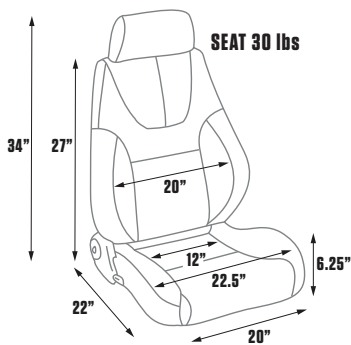

ELITE™ LUMBAR SERIES 1200

The Elite Lumbar supports your back and body comfortably and with style. This seat comes with an adjustable lumbar knob and is designed to help you adjust the seat back to your comfort level. Perfect solution for those long commutes or road trips.

PART#	DESCRIPTION
80-1200-51L	Black Vinyl, Left
80-1200-51R	Black Vinyl, Right
80-1200-51L- Leather	Black Leather, Left
80-1200-51R- Leather	Black Leather, Right
80-1200-52L	Grey Vinyl, Left
80-1200-52R	Grey Vinyl, Right
80-1200-53L	White Vinyl, Left
80-1200-53R	White Vinyl, Right
80-1200-54L	Beige Vinyl, Left
80-1200-54R	Beige Vinyl, Right
80-1200-61L	Black Velour, Left
80-1200-61R	Black Velour, Right
80-1200-62L	Grey Velour, Left
80-1200-62R	Grey Velour, Right
80-1200-65L	Blue Velour, Left
80-1200-65R	Blue Velour, Right
80-1200-67L	Beige Velour, Left
80-1200-67R	Beige Velour, Right
80-1200-99L	Bare, Left
80-1200-99R	Bare, Right

DIMENSIONS

80-1200-62

FEATURES

- » Sliders included
- » Tig-welded steel tubing
- » Injection-molded foam
- » Adjustable headrest
- » Adjustable incline & recline