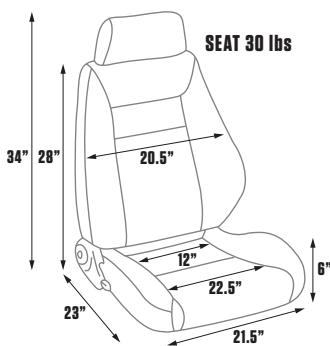

DIMENSIONS

FEATURES

- » Sliders included
- » Tig-welded steel tubing
- » Injection-molded foam
- » Adjustable headrest
- » Adjustable incline & recline