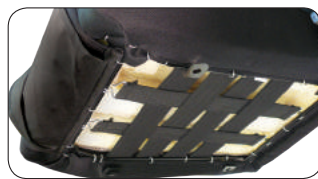

SUSPENSION STRAPS

FEATURES

- » Sliders included
- » Tig-welded steel tubing
- » Injection-molded foam
- » Suspension straps for support & comfort
- » Accommodates 5-point harness