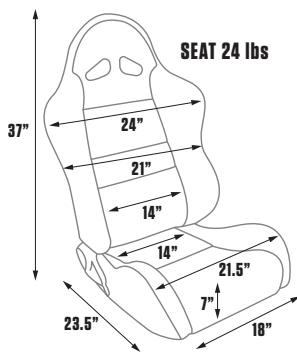

SPORTSMAN™ SERIES 1606

Our Sportsman seat line comes in a variety of colors to complement most any interior. Shown here are our various velour combinations. These suspension seats will accommodate a 5-point harness.

PART#	DESCRIPTION
80-1606-61L	Black Velour Inside, Black Velour Wings, Side Bolsters, Left
80-1606-61R	Black Velour Inside, Black Velour Wings, Side Bolsters, Right
80-1606-62L	Black Velour Inside, Grey Velour Wings, Side Bolsters, Left
80-1606-62R	Black Velour Inside, Grey Velour Wings, Side Bolsters, Right
80-1606-64L	Black Velour Inside, Red Velour Wings, Side Bolsters, Left
80-1606-64R	Black Velour Inside, Red Velour Wings, Side Bolsters, Right
80-1606-65L	Black Velour Inside, Blue Velour Wings, Side Bolsters, Left
80-1606-65R	Black Velour Inside, Blue Velour Wings, Side Bolsters, Right