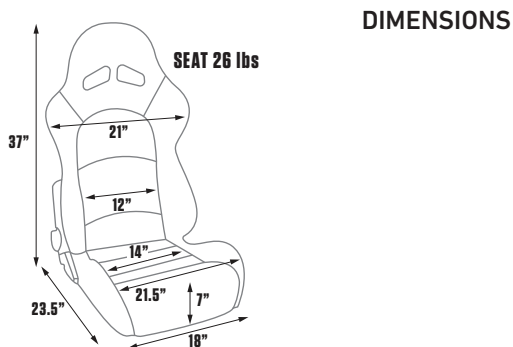

SPORTSMAN PRO™ SERIES 1615

Perfect for any style vehicle, everything from your show-quality vehicle to your daily driver, the Sportsman recliner is your perfect solution. These suspension seats will accommodate a 5-point harness.

PART#	DESCRIPTION
80-1615-51	Black Vinyl
80-1615-57	Light Grey Vinyl
80-1615-58	Red Vinyl
80-1615-65	Blue Velour, Black Vinyl
80-1615-71	Black Velour, Black Vinyl
80-1615-73	Grey Velour, Black Vinyl
80-1615-90	Red Velour, Black Vinyl

80-1615-90