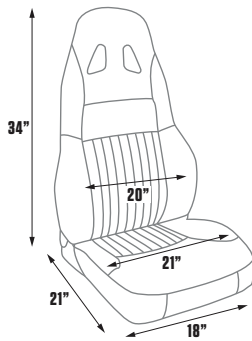

Introducing the Series 1614 seat. Perfect for that traditional classic look, our Series 1614 seats feature stylish vertical stitching, sleek lines and side bolsters for maximum support and comfort.

SERIES 1614™

PART#

PART#	DESCRIPTION
80-1614-51L	.....Black Vinyl
80-1614-51R	.....Black Vinyl
80-1614-65L	..... Black Vinyl, Blue Velour Insert
80-1614-65R	..... Black Vinyl, Blue Velour Insert
80-1614-71L	..... Black Vinyl, Black Velour Insert
80-1614-71R	..... Black Vinyl, Black Velour Insert
80-1614-73L	..... Black Vinyl, Grey Velour Insert
80-1614-73R	..... Black Vinyl, Grey Velour Insert