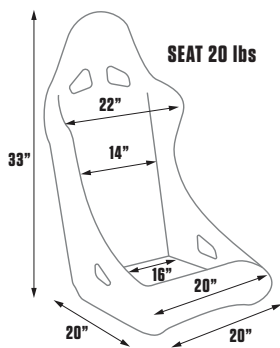

DIMENSIONS