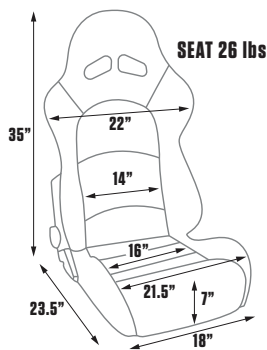

DESCRIPTION

80-1615-65-XL

DIMENSIONS

Traditional Sportsman Pro

New Sportsman Pro XL wide body for maximum comfort

FEATURES

- » Sliders included
- » Micro-adjustable incline & recline
- » Seat back quick release
- » Fiberglass back
- » Injection-molded foam
- » Suspension straps for support & comfort
- » Accommodates 5-point harness