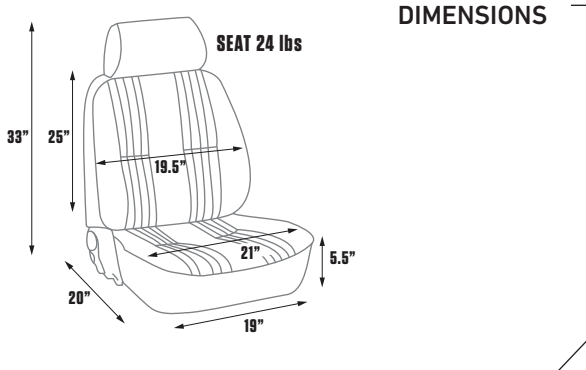

PRO-90® SERIES 1300

The PRO-90® offers that vintage look, which is great for restoring old muscle, vintage VW, exotic or kit vehicles. The PRO-90® fits the look you have been trying to achieve.

PART#	DESCRIPTION
80-1300-51L	Black Vinyl, Left
80-1300-51R	Black Vinyl, Right
80-1300-51L-Leather	Black Leather, Left
80-1300-51R-Leather	Black Leather, Right
80-1300-52L	Grey Vinyl, Left
80-1300-52R	Grey Vinyl, Right
80-1300-53L	White Vinyl, Left
80-1300-53R	White Vinyl, Right
80-1300-54L	Beige Vinyl, Left
80-1300-54R	Beige Vinyl, Right
80-1300-58L	Red Vinyl, Left
80-1300-58R	Red Vinyl, Right
80-1300-61L	Black Velour, Left
80-1300-61R	Black Velour, Right
80-1300-62L	Grey Velour, Left
80-1300-62R	Grey Velour, Right
80-1300-90L	Black Vinyl Trim, Red Velour Insert, Left
80-1300-90R	Black Vinyl Trim, Red Velour Insert, Right
80-1300-99L	Bare, Left
80-1300-99R	Bare, Right

FEATURES

- » Sliders included
- » Tig-welded steel tubing
- » Injection-molded foam
- » Adjustable headrest
- » Adjustable incline & recline