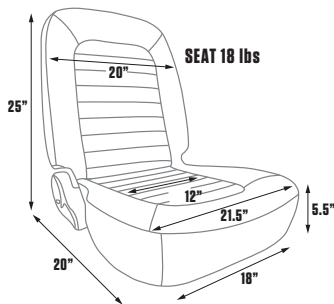

DIMENSIONS

FEATURES

- » Sliders included
- » Tig-welded steel tubing
- » Injection-molded foam
- » Adjustable incline & recline