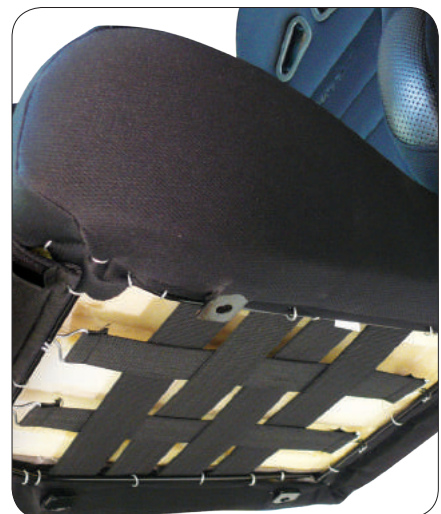

SUSPENSION STRAPS

For support and comfort. Available on most Sports Recliners and fixed-back seats.