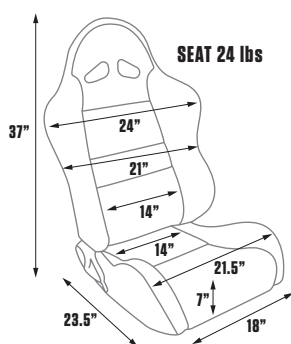

SPORTSMAN™ SERIES 1605

Our Sportsman seat line comes in a variety of colors to complement most any interior. Shown here are our various vinyl/velour combinations. These suspension seats will accommodate a 5-point harness.

PART#	DESCRIPTION
80-1605-61L	Black Vinyl Inside, Black Velour Wings, Side Bolsters, Left
80-1605-61R	Black Vinyl Inside, Black Velour Wings, Side Bolsters, Right
80-1605-62L	Black Vinyl Inside, Grey Velour Wings, Side Bolsters, Left
80-1605-62R	Black Vinyl Inside, Grey Velour Wings, Side Bolsters, Right
80-1605-64L	Black Vinyl Inside, Red Velour Wings, Side Bolsters, Left
80-1605-64R	Black Vinyl Inside, Red Velour Wings, Side Bolsters, Right
80-1605-65L	Black Vinyl Inside, Blue Velour Wings, Side Bolsters, Left
80-1605-65R	Black Vinyl Inside, Blue Velour Wings, Side Bolsters, Right

80-1605-65