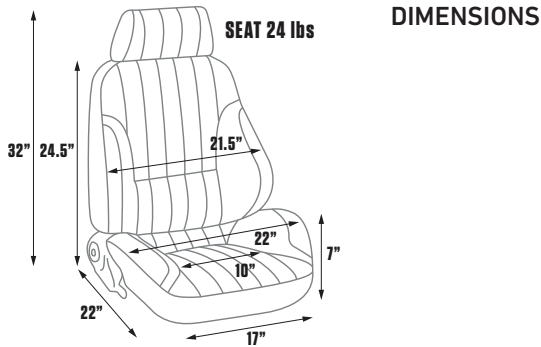

RALLY® HOUNDSTOOTH SERIES 1000

Rally Series Houndstooth offers the traditional resto look of original muscle. The Houndstooth is OEM quality and provides the look, feel, comfort and lateral support of our famous Rally seat.

PART#	DESCRIPTION
80-1000-41L	Houndstooth Center, Left
80-1000-41R	Houndstooth Center, Right