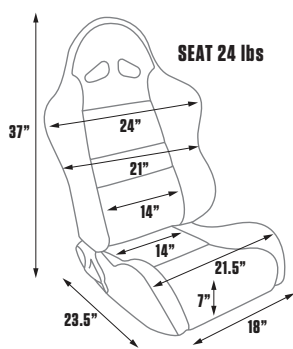

Our Sportsman seat line offers support, comfort and style for the budget-minded enthusiast. Shown here is our Sportsman with a high-quality simulated leatherette. It's not real leather, but you will not be able to tell the difference. These suspension seats will accommodate a 5-point harness.

SPORTSMAN™ SERIES 1610

PART#	DESCRIPTION
80-1610-51L.....	Black Simulated Leatherette, Left
80-1610-51R	Black Simulated Leatherette, Right

DIMENSIONS