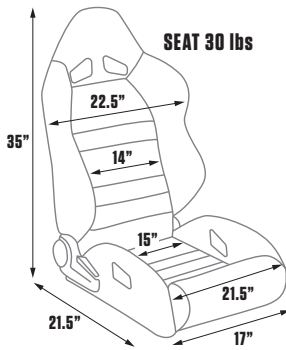

RAVE™ SERIES 1600

High-tech styling combines generous lateral support with the convenience of a recliner. Perfect for the street enthusiast and occasional weekend warrior. These seats will accommodate a 5-point racing harness.

PART#	DESCRIPTION
80-1600-51L	Black Vinyl, Left
80-1600-51R	Black Vinyl, Right
80-1600-54L	Beige Vinyl, Left
80-1600-54R	Beige Vinyl, Right
80-1600-61L	Black Velour, Left
80-1600-61R	Black Velour, Right
80-1600-62L	Grey Velour, Left
80-1600-62R	Grey Velour, Right
80-1600-64L	Red Velour, Left
80-1600-64R	Red Velour, Right
80-1600-65L	Blue Velour, Left
80-1600-65R	Blue Velour, Right

DIMENSIONS

FEATURES

- » Sliders included
- » Tig-welded steel tubing
- » Injection-molded foam
- » Adjustable incline & recline
- » Accommodates 5-point harness