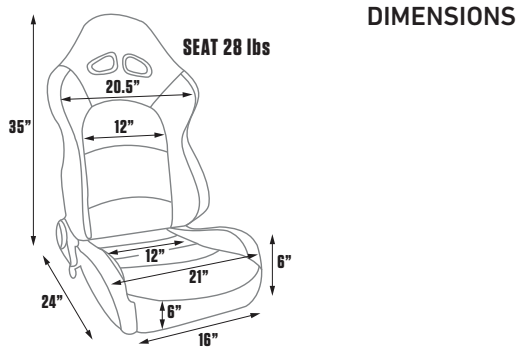

Procar's Evolution Series Suspension is the ideal seat for that tight-fitting application. The Evolution offers a sporty design with sleek lines, stylish stitching and a carbon fiber inlay seat back body that looks great and adds durability. These suspension seats will accommodate a 5-point harness.

EVOLUTION™ SERIES 1616

PART#	DESCRIPTION
80-1616-51L	Black Vinyl, Left
80-1616-51R	Black Vinyl, Right
80-1616-55L	Black Vinyl, Yellow Vinyl Trim, Left
80-1616-55R	Black Vinyl, Yellow Vinyl Trim, Right
80-1616-57L	Black Vinyl, Light Grey Vinyl Trim, Left
80-1616-57R	Black Vinyl, Light Grey Vinyl Trim, Right
80-1616-58L	Black Vinyl, Red Vinyl Trim, Left
80-1616-58R	Black Vinyl, Red Vinyl Trim, Right
80-1616-59L	Black Vinyl, Blue Vinyl Trim, Left
80-1616-59R	Black Vinyl, Blue Vinyl Trim, Right
80-1616-71L	Black Vinyl, Black Velour Center, Left
80-1616-71R	Black Vinyl, Black Velour Center, Right
80-1616-73L	Black Vinyl, Grey Velour Center, Left
80-1616-73R	Black Vinyl, Grey Velour Center, Right
80-1616-90L	Black Vinyl, Red Velour Center, Left
80-1616-90R	Black Vinyl, Red Velour Center, Right

80-1616-51

FEATURES

- » Sliders included
- » Adjustable incline & recline
- » Suspension straps for support & comfort
- » Accommodates 5-point harness
- » Carbon fiber inlay in seat back

DIMENSIONS