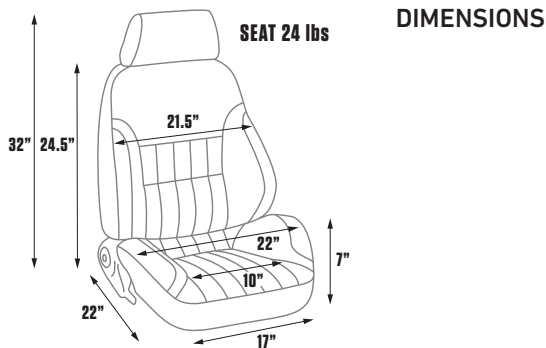

RALLY® SMOOTHBACK™ SERIES 1000S

Our famous Rally seat with a smooth upper seat back. Same Rally seat with a slightly different look.

PART#	DESCRIPTION
80-1000-51LS	Black Vinyl, Left
80-1000-51RS	Black Vinyl, Right
80-1000-51LS-Leather	Black Leather, Left
80-1000-51RS-Leather	Black Leather, Right
80-1000-52LS	Grey Vinyl, Left
80-1000-52RS	Grey Vinyl, Right
80-1000-53LS	White Vinyl, Left
80-1000-53RS	White Vinyl, Right
80-1000-54LS	Beige Vinyl, Left
80-1000-54RS	Beige Vinyl, Right
80-1000-56LS	Maroon Vinyl, Left
80-1000-56RS	Maroon Vinyl, Right
80-1000-58LS	Red Vinyl, Left
80-1000-58RS	Red Vinyl, Right
80-1000-61LS	Black Velour, Left
80-1000-61RS	Black Velour, Right
80-1000-62LS	Grey Velour, Left
80-1000-62RS	Grey Velour, Right
80-1000-71LS	Black Vinyl Sides, Black Velour Insert, Left
80-1000-71RS	Black Vinyl Sides, Black Velour Insert, Right
80-1000-73LS	Black Vinyl Sides, Grey Velour Insert, Left
80-1000-73RS	Black Vinyl Sides, Grey Velour Insert, Right
80-1000-99L	Bare, Left
80-1000-99R	Bare, Right

FEATURES

- » Sliders included
- » Tig-welded steel tubing
- » Injection-molded foam
- » Adjustable headrest
- » Adjustable incline & recline