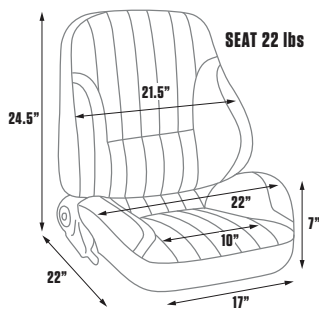

DIMENSIONS

FEATURES

- » Sliders included
- » Tig-welded steel tubing
- » Injection-molded foam
- » Adjustable incline & recline