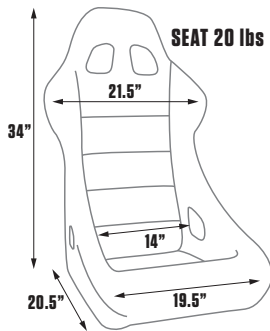

PRO-SPORT™ SERIES 1790

A full bucket seat with maximum lateral support and ample padding, this seat is ideal for the street or off-road enthusiast looking for the "full race" look. This seat will accommodate a 5-point racing harness.

PART#

80-1790-61.....	Black Velour
80-1790-62.....	Grey Velour
80-1790-64.....	Red Velour
80-1790-65.....	Blue Velour

DESCRIPTION