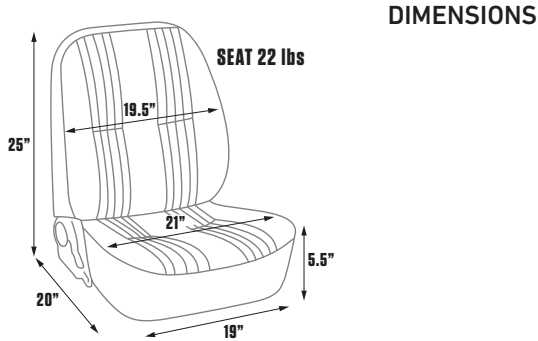

FEATURES

- » Sliders included
- » Tig-welded steel tubing
- » Injection-molded foam
- » Adjustable incline & recline