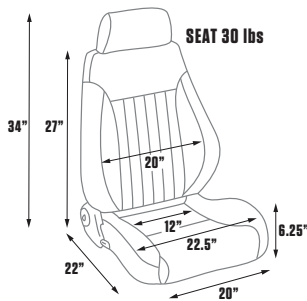

Procar's Elite Lumbar just got better. Our NEW Elite Lumbar DLX now has stylish vertical stitching, making this the perfect seat for virtually any automobile.

ELITE™ LUMBAR DLX SERIES 1250

PART#

PART#	DESCRIPTION
80-1250-51L	Black Vinyl, Left
80-1250-51R	Black Vinyl, Right
80-1250-51L-Leather	Black Leather, Left
80-1250-51R-Leather	Black Leather, Right
80-1250-54L	Beige Vinyl, Left
80-1250-54R	Beige Vinyl, Right
80-1250-56L	Maroon, Left
80-1250-56R	Maroon, Right
80-1250-61L	Black Velour, Left
80-1250-61R	Black Velour, Right
80-1250-62L	Grey Velour, Left
80-1250-62R	Grey Velour, Right

DIMENSIONS