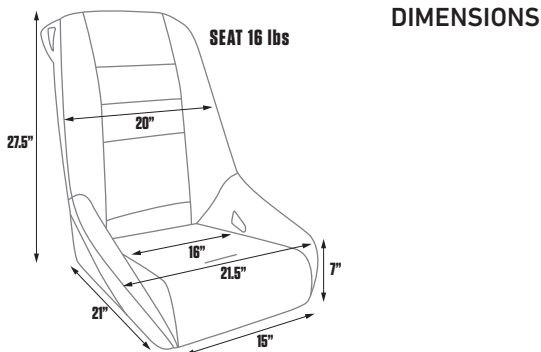

BOMBER® SERIES 1630

FIXED SUSPENSION SEAT

The Procar Bomber is the perfect seat for your off-road buggy. Comfortable with solid lateral support, the Bomber is offered in vinyl and UV-protected and water-resistant canvas. These suspension seats will accommodate a 5-point harness.

PART#	DESCRIPTION
80-1630-51	Black Vinyl
80-1630-61C	Black Canvas
80-1630-62C	Grey Canvas