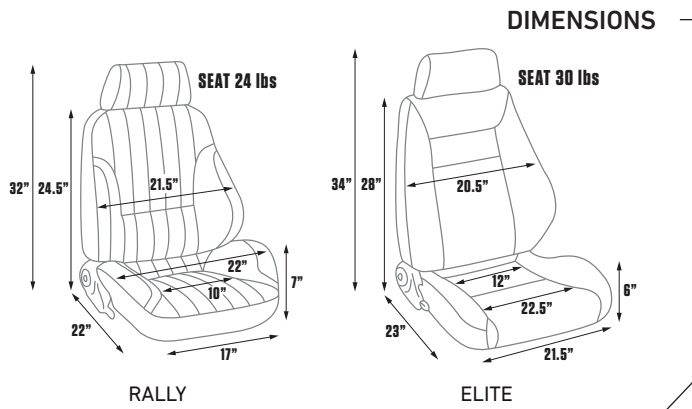

RALLY & ELITE CANVAS SERIES

Procar's Canvas Series seats are made from a durable canvas material that is UV protected and water resistant. No matter where your off-road travels take you, your Rally or Elite Canvas seats will weather the storm.

PART#	DESCRIPTION
80-1000-31L	Rally, Black Canvas, Left
80-1000-31R	Rally, Black Canvas, Right
80-1000-32L	Rally, Grey Canvas, Left
80-1000-32R	Rally, Grey Canvas, Right
80-1000-34L	Rally, Beige Canvas, Left
80-1000-34R	Rally, Beige Canvas, Right
80-1100-31L	Elite, Black Canvas, Left
80-1100-31R	Elite, Black Canvas, Right
80-1100-32L	Elite, Grey Canvas, Left
80-1100-32R	Elite, Grey Canvas, Right
80-1100-34L	Elite, Beige Canvas, Left
80-1100-34R	Elite, Beige Canvas, Right

FOR OFF-ROAD

FEATURES

- » Sliders included
- » Tig-welded steel tubing
- » Injection-molded foam
- » Adjustable headrest
- » Adjustable incline & recline