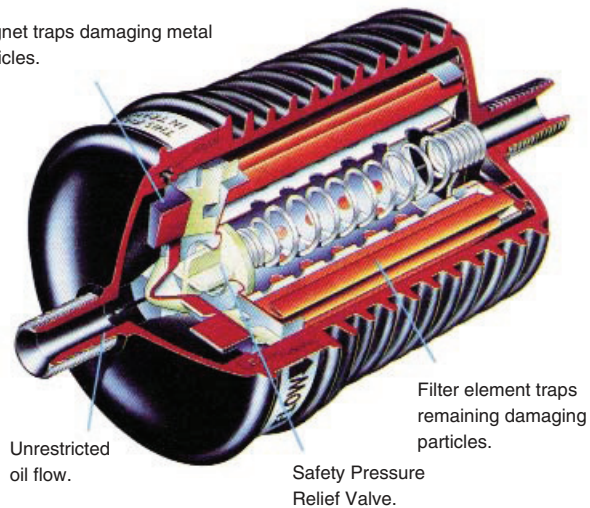

PIONEER NUMBER **T-4002**
T-4002-12

Remember the final step...

Install an In-Line Magnetic Filter!

Magnet traps damaging metal particles.

PIONEER NUMBER **745119** - 5/16"

PIONEER NUMBER **745200** - 3/8"

Contaminated transmission fluid can ruin even the best rebuild – An automatic transmission produces millions of tiny metal particles caused by normal wear and tear, many of which remain in the cooler. Even the best flusher cannot remove all of the metal. When the vehicle returns to the road after the rebuild, this metal comes loose, contaminating the new fluid.

In modern Front Wheel Drive and Electronically Controlled Transmissions, all of the fluid from the cooler does not return directly to the pan. It returns through the lube circuit and from there it can go anywhere in the transmission. Some will return to the pan, some to the valve body and solenoid valves, also to circuits leading to bearings, clutch plates and seals. This unfiltered fluid can now wreck even the best rebuild. Prevention is always your best policy.

HOW MAGNETIC DUAL FILTRATION WORKS FOR YOU:

With the In-Line Magnetic Filter installed, the fluid first passes over a powerful magnet, which extracts metal particles, regardless of size.

It then passes through a fine pleated paper element which filters out dirt, clutch fibers, and alloys. This unique dual filtration system removes all damaging particles. A specially designed safety by-pass valve maintains full flow under all circumstances.