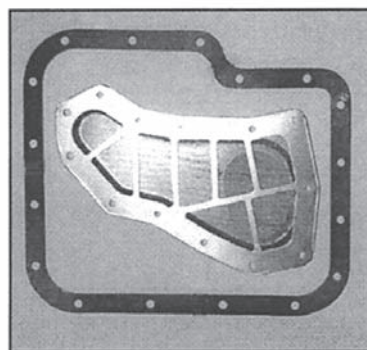

L3N71B
200SX 80-83, 280ZX 80-83
Pathfinder 3.0L 86-87
External Servo

745106