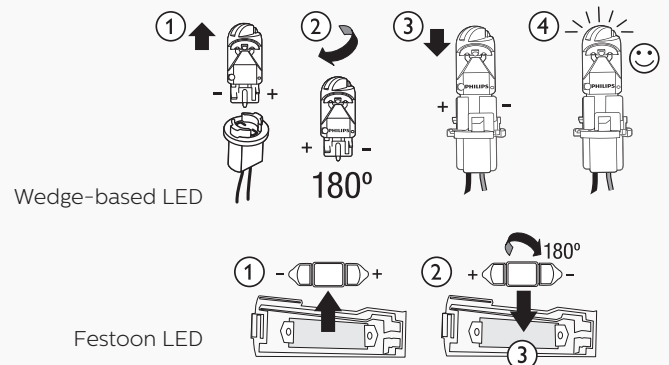

Cool Blue

Philips Part No.	Industry Part No.	Also Fits	CANbus Adapter
194BULBX2	194BLED	158, 168, 2825, 12961	12956 / 5W
DE3175BULBX1	578BLED	212-2, 211-2, 214-2, 6411, 12866	12956 / 5W
6418BULBX1	6418BLED	12844, 12854, DE3423, DE3425	12956 / 5W
578BULBX1	DE3175BLED	12818, DE3021, DE3022	12956 / 5W

Troubleshooting tip: If your Ultinon LED bulb doesn't light up when you first install it, take it out, flip it 180° and reinstall it. Some Ultinon LEDs require a specific polarity and you may need to rotate the bulb to get the polarity correct.

1. Remove the LED from the socket
2. Flip the LED 180°
3. Insert the LED back into the socket
4. Check to ensure the LED lights up

Do not force the LED or alter the socket.
Be sure that you have the right LED for your application.