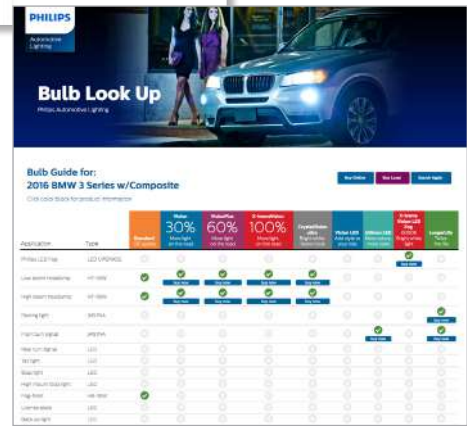

Our **bulb look-up guide** helps you find the right bulbs for your vehicle. Plus, it shows you which Philips upgrades are available for your application.