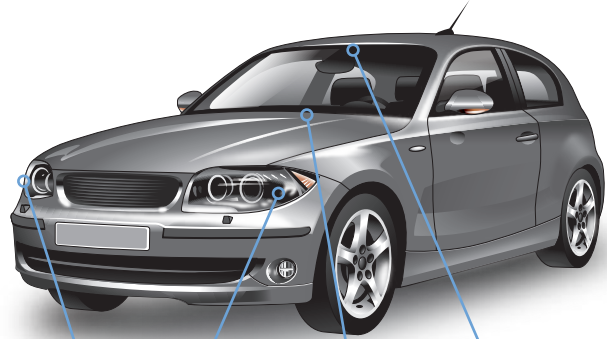

Philips Ultinon LEDs

Brilliant performance in four colors for interior & exterior applications