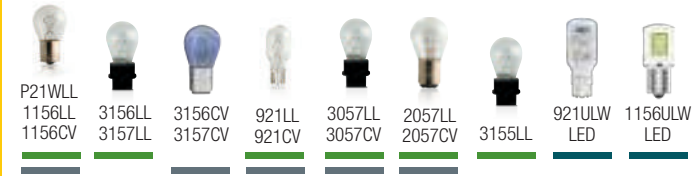

Backup lights