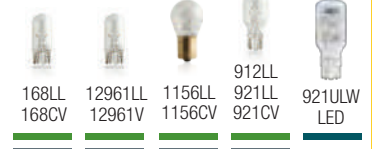

High mount light