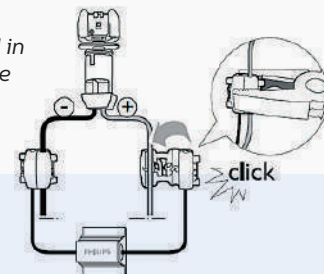

Installing the Philips CEA in the circuit eliminates this problem. Installation takes only minutes and requires only a pair of pliers.

CEA is installed in parallel with the corresponding LED bulb.

CANbus 5W is designed for use with Philips T10 & Festoon LED retrofit bulbs;  
CANbus 21W is designed for Philips LED products for T16, P21, P27, and W21 bulbs.  
See Charts on Page 9 for more info.