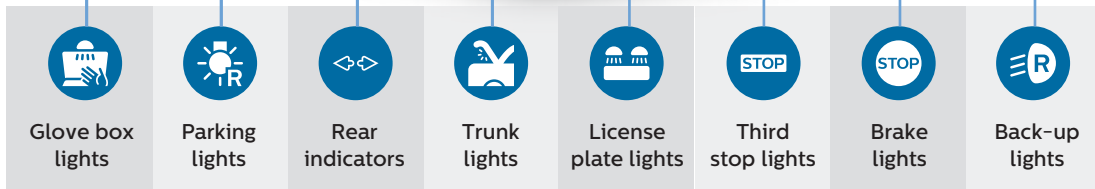

Cool Blue

Bright White

Intense Red

Intense Amber