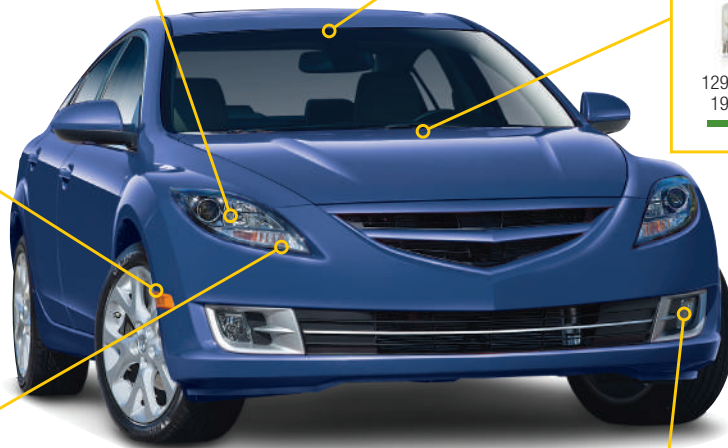

Front indicators

P21WLL	P21WCV	12946NALL
2057LL	2057CV	1157NALL
		2057NALL
3057LL	3057CV	
3157LL	3157CV	

Front fog/driving

12258	12336	12972	12362	9003	9006	12086	12276	12794 LED
H1	H3	H7	H11	HB2	HB4	PS24W	PSX24W	H8, H11, H16