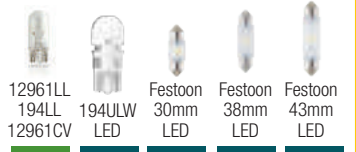

Glove compartment lights