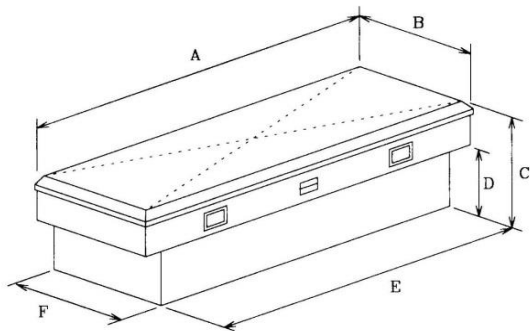

Crossover Style Boxes

DESCRIPTION	Dimensions (Inches)						Silver	Black
	A	B	C	D	E	F	Part	Part #
Single-Lid								
Full Size	71.50	20.75	14.5	9	61.5	18.25	41016	41016B
Mid Size	63	20.75	15	9	54.5	18.25	41007	41007B
Side-Mount								
Full Size 48"	48	12.25	13	7.63	47.25	7.63	42001	42001B
Full Size 56"	56	12.25	13	7.63	59.25	7.63	42002	42002B
Full Size 72"	72	12.25	13	7.63	71.25	7.63	42003	42003B