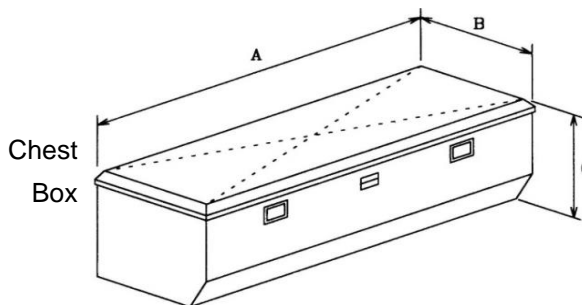

Chest Box

Chest Boxes

DESCRIPTION	Dimensions			Silver	Black
	A	B	C	Part	Part
RV Low-Profile Style					
Ford SD 60"/slant sides	60.50	20.50	19.00	44008	44008B
Utility Chest					
29"	29.00	12.00	16.00	44025	44025B
36"	36.00	20.50	16.00	44003	44003B
46.5"	46.50	19.0625	18.125	44029	44029B
Underbody					
24"	24.00	18.00	18.00	47001	47001B
36"	36.00	18.00	18.00	47002	47002B
48"	48.00	18.00	18.00	47003	47003B