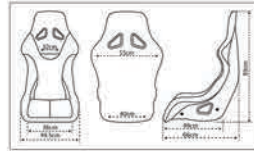

HT-001
NRG HORN BUTTON

FINISH / PRODUCT #

- HT-001 NRG Logo Horn Button

STR-600BK
NRG HORN BUTTON PLATE

FINISH / PRODUCT #

- STR-600BK Black Aluminum Red Button Plate

STR-630CF
NRG HORN DELETE PLATE

Hexagonal NRG Logo w/
Carbon Fiber Finish

FINISH / PRODUCT #

- STR-630BK NRG Logo w/ Carbon Fiber Finish

SWS-100
NRG SCREWS

Flat Beveled Screws
Thread Pitch: M5 x 0.8

FINISH / PRODUCT #

- SWS-100BK Black Conical
- SWS-100BK-1 Black Flat
- SWS-100GD Gold Flat
- SWS-100RG Rose Gold Flat
- SWS-100RD Red Flat
- SWS-100PP Purple Flat
- SWS-100MC Neochrome Flat
- SWS-100BL Blue Flat
- SWS-100GN Green Flat

STR-640CF/RD Red Carbon Fiber

FINISH / PRODUCT #

- WSS-100BK Black w/ Red Button

HT-047
NRG ARROW
HORN BUTTON

FINISH / PRODUCT #

- HT-047 NRG Arrow Logo Horn Button

STR-610BK
NRG HORN
DELETE PLATE

FINISH / PRODUCT #

- HT-047 NRG Arrow Logo Horn Button

STR-620BK
NRG HORN
DELETE PLATE

FINISH / PRODUCT #

STR-640
NRG LOGO HORN
DELETE PLATE

FINISH / PRODUCT #

- STR-640CF Carbon Fiber | White NRG
- STR-640CF/CG Chrome Gold Carbon Fiber
- STR-640CF/BL Blue Carbon Fiber
- STR-640CF/GN Green Carbon Fiber

WS-100BK
SINGLE WHEEL
EXTENDED KIT

FRP-RS400

FRP-RS500
FIA APPROVED
RACING SEAT

FINISH / PRODUCT #

- FRP-RS500 Black Fabric | Black Leather

FRP-RS400
FIA APPROVED
RACING SEAT

FINISH / PRODUCT #

- FRP-RS400 Black Fabric | Black Leather

FRP-RS600
FIA APPROVED
RACING SEAT

FINISH / PRODUCT #

- FRP-RS600 Black Fabric | Black Leather