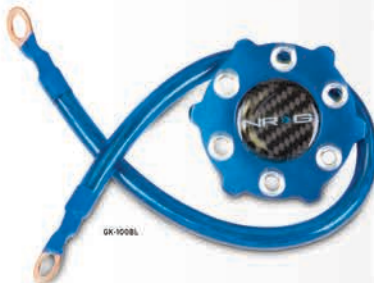

DVP-xxxx
RADIATOR
DIVERSION PANEL