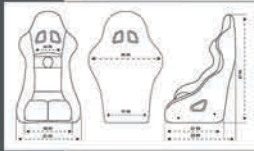

FRP-RS500-SHIELD
FIA APPROVED
WATER RESISTANT
RACING SEAT