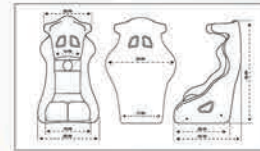

FRP-RS600
FIA APPROVED
RACING SEAT

FINISH / PRODUCT #

- FRP-RS600 Black Fabric | Black Leather

FRP-RS600