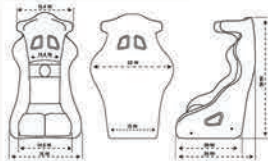

FRP-RS600M
FIA APPROVED
RACING SEAT | MEDIUM

FINISH / PRODUCT #

FRP-RS600M
Black Fabric
Black PVC

SC-WDH02
CAR SEAT CUSHION

FINISH / PRODUCT #

SC-WDH02
Black Fabric

GAME SYSTEM ADAPTER

SRK-LOGH
LOGITECH GAME
SYSTEM WHEEL
ADAPTER PLATE

FINISH / PRODUCT #

- SRK-LOGHBK Black
- SRK-LOGHBL Blue
- SRK-LOGHPN Pink
- SRK-LOGHPR Purple
- SRK-LOGHRD Red

FINISH / PRODUCT #

SA-001
NECK PILLOW CUSHION

BOAT HUB ADAPTER

SRK-MARNH
TAPERED BOAT HUB
ADAPTER

FINISH / PRODUCT #

SRK-MARNH
Silver

QUICK RELEASES

09 - 11

QUICK TILT & LOCKS

SRK-100 // SRK-101 //
SRK-101

12

SHORT HUB ADAPTERS

13 - 17

**REINFORCED
STEERING WHEELS**

18 - 22

STEERING WHEELS

23 - 26

27

RACING SEATS

28 - 34

SEATBELT HARNESSES

35 - 38

CARBON FIBER WINGS & ACCESSORIES

39 - 40

**INTERIOR / EXTERIOR
UNDER THE HOOD**

41 - 44

45 - 49

COLLECTION

NR3 T-SHIRTS
NR3 HATS
AIR FRESHENERS
SUNSHINE PLUSH FRAMES
NR3 SHAWLS
UMBRELLA

50