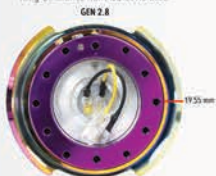

SRK-280
QUICK RELEASE

US Patent # US7527293

FINISH / PRODUCT #

SRK-280BK Black | Black Ring	SRK-280RG Rose Gold | Rose Gold Ring
SRK-280BK-MC Black | Neochrome Ring	SRK-280OR Orange | Orange Ring
SRK-280BK-CG Black | Chrome Gold Ring	SRK-280BL Blue | Blue Ring
SRK-280SL Silver | Silver Ring	SRK-280NB New Blue | New Blue Ring
SRK-280GM Gun Metal | Gun Metal Ring	SRK-280PK Pink | Pink Ring
SRK-280RD Red | Red Ring	SRK-280PP Purple | Purple Ring
SRK-280GR Green | Green Ring	

Ring Distance from Quick Release

SRK-650R

SRK-650
QUICK RELEASE

US Patent # US7527293

FINISH / PRODUCT #

SRK-650BK Black | Black Ring	SRK-650SL Silver | Silver Ring
SRK-650BK-MC Black | Neochrome Ring	SRK-650GM Gun Metal | Gun Metal Ring
SRK-650BK-CG Black | Chrome Gold Ring	SRK-650PK Pink | Pink Ring
SRK-650RG Rose Gold | Rose Gold Ring	SRK-650RD Red | Red Ring
SRK-650OR Orange | Orange Ring	SRK-650PP Purple | Purple Ring
SRK-650BL Blue | Blue Ring	SRK-650NB New Blue | New Blue Ring
SRK-650GR Green | Green Ring	

SRK-700
QUICK RELEASE

US Patent # US7527293

FINISH / PRODUCT #

SRK-700CF Black | Carbon Fiber Ring	SRK-700PP Purple	SRK-700BL Blue
SRK-700BK Black | Black Ring	SRK-700RG Rose Gold	SRK-700NB New Blue
SRK-700SL Silver	SRK-700OR Orange	SRK-700GR Green
SRK-700GM Gun Metal	SRK-700PK Pink	
SRK-700RD Red		

SRK-100
QUICK TILT
W/ KEY & LOCK

FINISH / PRODUCT #

SRK-100BK Black	SRK-100SL Silver
Orange Release Lever	Blue Release Lever

SRK-101
QUICK LOCK

Quick Lock System
3 Keys Included

US Patent # US7527293

FINISH / PRODUCT #

SRK-101MB Matte Black

QUICK LOCK

SRK-201
QUICK LOCK

US Patent # US7527293

FINISH / PRODUCT #

SRK-201MB Matte Black	SRK-201SL Shiny Silver
SRK-201CG Chrome Gold	SRK-201RD Red