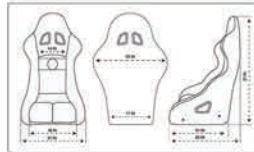

HT-001
NRG HORN BUTTON

FINISH / PRODUCT #

- HT-001 NRG Logo Horn Button

STR-600BK
NRG HORN BUTTON PLATE

FINISH / PRODUCT #

- STR-600BK Black Aluminum Red Button Plate

STR-630CF
NRG HORN DELETE PLATE

Hexagonal NRG Logo w/
Carbon Fiber Finish

FINISH / PRODUCT #

- STR-630BK NRG Logo w/ Carbon Fiber Finish

SWS-100
NRG SCREWS

Flat Beveled Screws
Thread Pitch: M5 x 0.8

FINISH / PRODUCT #

- SWS-100BK Black Conical
- SWS-100BK-1 Black Flat
- SWS-100GD Gold Flat
- SWS-100RG Rose Gold Flat
- SWS-100RD Red Flat
- SWS-100PP Purple Flat
- SWS-100MC Neochrome Flat
- SWS-100BL Blue Flat
- SWS-100GN Green Flat

STR-640CF/RD Red Carbon Fiber

FINISH / PRODUCT #

- WSS-100BK Black w/ Red Button

HT-047
NRG ARROW
HORN BUTTON

FINISH / PRODUCT #

- HT-047 NRG Arrow Logo Horn Button

STR-610BK
NRG HORN
DELETE PLATE

FINISH / PRODUCT #

- HT-047 NRG Arrow Logo Horn Button

STR-620BK
NRG HORN
DELETE PLATE

FINISH / PRODUCT #

STR-640
NRG LOGO HORN
DELETE PLATE

FINISH / PRODUCT #

- STR-640CF Carbon Fiber | White NRG
- STR-640CF/CG Chrome Gold Carbon Fiber
- STR-640CF/BL Blue Carbon Fiber
- STR-640CF/GN Green Carbon Fiber

WS-100BK
SINGLE WHEEL
EXTENDED KIT

FRP-RS500
FIA APPROVED
RACING SEAT

FINISH / PRODUCT #

- FRP-RS500 Black Fabric | Black Leather

FRP-RS400
FIA APPROVED
RACING SEAT

FINISH / PRODUCT #

- FRP-RS400 Black Fabric | Black Leather

FRP-RS600
FIA APPROVED
RACING SEAT

FINISH / PRODUCT #

- FRP-RS600 Black Fabric | Black Leather