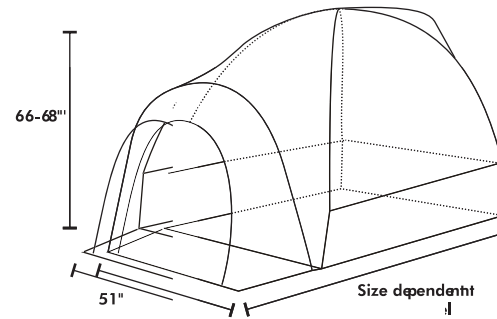

BACKROADZ

BACKROADZ VEHICLE TENTS

BACKROADZ

BACKROADZ TRUCK TENT MODEL NO. 13 SERIES

SPECIFICATIONS:

Size:	Dependent on Model
Sleeps:	2
Seasons:	3
Tent Material:	Polyester Taffeta
Floor Material:	Polyethylene
Pole Material:	Shock-corded fiberglass poles
Color:	Green and Light Grey
Weight:	17-20 lbs.