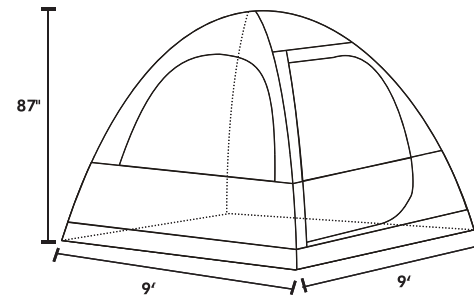

With every Backroadz purchase, Napier plants a tree through our partner, Trees for the Future.

BACKROADZ

BACKROADZ SUV TENT MODEL NO. 13100

SPECIFICATIONS:

Size: 9' L x 9' W
Sleeps: 4-5
Seasons: 3
Tent Material: Polyester taffeta
Floor Material: Polyethylene
Pole Material: Shock-corded fiberglass
Color: Green and Light Grey
Weight: 25 lbs.