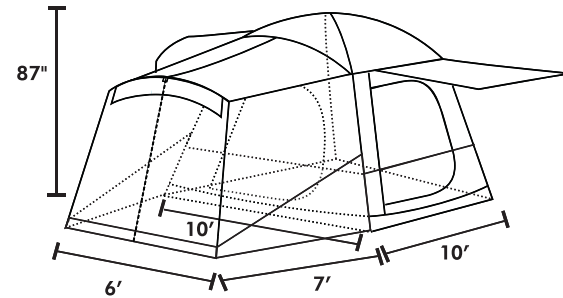

SPORTZ[®]

SUV TENT

SPORTZ SUV TENT MODEL NO. 84000

SPECIFICATIONS:

Size: 10' (7') L x 16' W x 7.25' H
Tent Size: 10' x 10'
Sleeps: 5-6
Seasons: 3
Tent Material: Polyester taffeta and polyester oxford
Floor Material: Polyethylene
Pole Material: Shock-corded fiberglass and steel poles
Color: Blue, Light Grey and Dark Grey
Weight: 52 lbs.