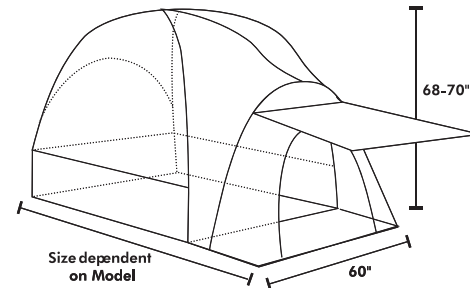

SPORTZ[®]

SPORTZ VEHICLE TENTS

SPORTZ[®]

TRUCK TENT

SPORTZ TRUCK TENT MODEL NO. 57 SERIES

SPECIFICATIONS:

Size:	Dependent on Model
Sleeps:	2
Seasons:	3
Tent Material:	Polyester taffeta
Floor Material:	Polyester oxford
Pole Material:	Shock-corded fiberglass and steel poles
Color:	Blue, Light Grey and Dark Grey
Weight:	22-26 lbs.