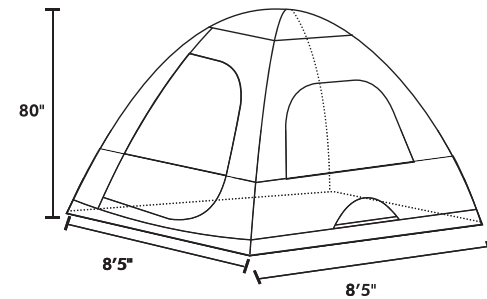

SPORTZ[®]

SUV TENT

SPORTZ SUV TENT MODEL NO. 84000

SPECIFICATIONS:

Size: 10' (7') L x 16' W x 7.25' H
Tent Size: 10' x 10'
Sleeps: 5-6
Seasons: 3
Tent Material: Polyester taffeta and polyester oxford
Floor Material: Polyethylene
Pole Material: Shock-corded fiberglass and steel poles
Color: Blue, Light Grey and Dark Grey
Weight: 52 lbs.

SPORTZ[®]

DOME-TO-GO

SPORTZ DOME-TO-GO MODEL NO. **86000**

SPECIFICATIONS:

Size: 8.5' L x 8.5' W x 6.7' H
Sleeps: 4
Seasons: 3
Tent Material: Polyester taffeta and polyester oxford
Floor Material: Polyethylene
Pole Material: Shock-corded fiberglass and steel poles
Color: Blue, Light Grey and Dark Grey
Weight: 30 lbs.