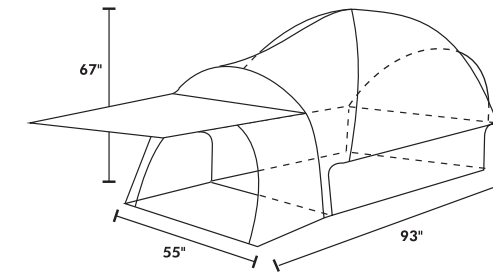

SPORTZ CAMO TRUCK TENT
MODEL NO. 57 SERIES

SPECIFICATIONS:

Size: Dependent on Model
Sleeps: 2
Seasons: 3
Tent Material: Polyester taffeta
Floor Material: Polyester oxford
Pole Material: Shock-corded fiberglass and steel poles
Color: Mossy Oak Break-Up Infinity™ AP camouflage pattern and brown
Weight: 26 lbs.

SPORTZ AVALANCHE TRUCK TENT
MODEL NO. 99949

SPECIFICATIONS:

Size: Avalanche Truck Bed
Sleeps: 2
Seasons: 3
Tent Material: Polyester taffeta
Floor Material: Polyethylene
Pole Material: Shock-corded fiberglass and steel poles
Color: Light Grey and Dark Grey
Weight: 20 lbs.

AVALANCHE TRUCK TENT FEATURES

- Patented sewn in floor
- Full rainfly for ultimate weather protection
- Color-coded pole and sleeve system for faster, easier set up
- Storm flaps in windows for protection and privacy
- 4' x 4' awning extending from rainfly for shade
- Large Interior with over 5.5' of headroom, interior pocket for gear organization
- Lantern holder, gear pockets and gear loft to store items