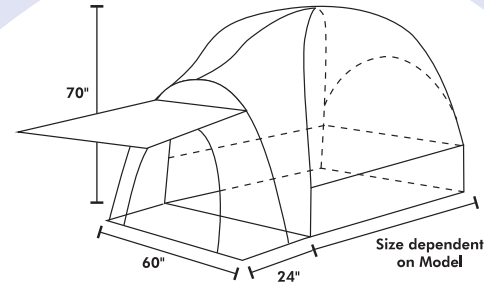

SPORTZ CAMO TRUCK TENT
MODEL NO. 57 SERIES

Large windows

Patented sewn in floor and rear access to truck's cab

SPECIFICATIONS:

Size: Dependent on Model
 Sleeps: 2
 Seasons: 3
 Tent Material: Polyester taffeta
 Floor Material: Polyester oxford
 Pole Material: Shock-corded fiberglass and steel poles
 Color: Mossy Oak Break-Up Infinity™ AP camouflage pattern and brown
 Weight: 26 lbs.