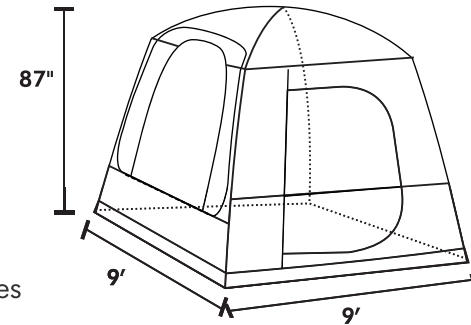

AVALANCHE TRUCK TENT FEATURES

- Patented sewn in floor
- Full rainfly for ultimate weather protection
- Color-coded pole and sleeve system for faster, easier set up
- Storm flaps in windows for protection and privacy
- 4' x 4' awning extending from rainfly for shade
- Large Interior with over 5.5' of headroom, interior pocket for gear organization
- Lantern holder, gear pockets and gear loft to store items

SPORTZ[®]

SUV TENT

SPORTZ SUV TENT MODEL NO. 82000

SPECIFICATIONS:

Size: 9' L x 9' W x 7.25' H
Sleeps: 4-5
Seasons: 3
Tent Material: Polyester taffeta and polyester oxford
Floor Material: Polyethylene
Pole Material: Shock-corded fiberglass and steel poles
Color: Blue, Light Grey and Dark Grey
Weight: 36 lbs.