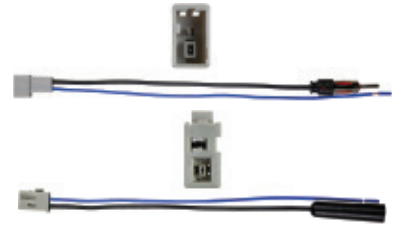

40-HD30

HONDA | ACURA **Antenna Adapter**
2005-UP*

- Acura/Honda antenna adapters for use with FM modulators