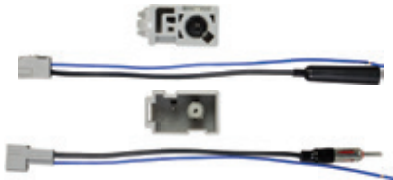

HONDA **Antenna Adapter**
2016-UP*

- Honda factory radio to aftermarket antenna

40-HD30

HONDA | ACURA **Antenna Adapter**
2005-UP*

- Acura/Honda antenna adapters for use with FM modulators

40-HD31

HONDA | ACURA **Antenna Adapter**
2009-UP*