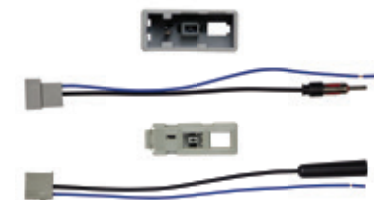

40-NI32

INFINITI | NISSAN Antenna Adapter

2007-UP*

- Nissan adapters for use with FM Modulators