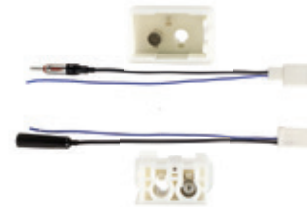

LEXUS **LS 430 Antenna Adapter 2001-2006**
 • Lexus factory radio to aftermarket antenna

40-LX21

LEXUS **Radio Antenna Adapter 2009-UP***
 • Lexus factory radio to aftermarket antenna

40-LX30

LEXUS **LS 430 Antenna Adapter 2001-2006**
 • Lexus antenna adapters for use with FM modulators