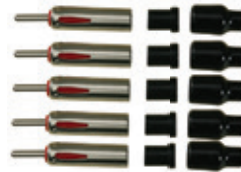

40-UV40

UNIVERSAL **Antenna Connectors**

- Standard male antenna plug (5/bg)

40-UV41

UNIVERSAL **Antenna Adapter**

- 10" female to female cable