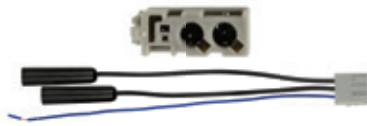

ADAPTERS

HONDA+KIA+HYUNDAI

40-HD22

HONDA | ACURA **Antenna Adapter**
2009-UP*

- Acura/Honda factory radio to aftermarket antenna