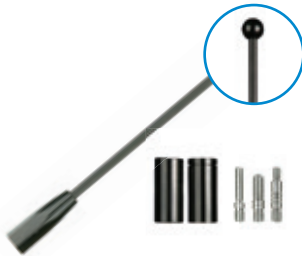

44-RM22B

31" UNIVERSAL BLACK ANODIZED STEEL REPLACEMENT MAST

- Replacement mast for General Motors, Ford, Chrysler and vehicles with Japanese threads
- 31" (79cm) 1-section black mast only