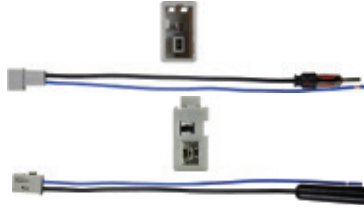

- Factory antenna to aftermarket radio

40-KI20

KIA **Antenna Adapter** 2007-UP*
HYUNDAI **Antenna Adapter** 2009-UP*

- Factory radio cable to aftermarket antenna

ADAPTERS

LEXUS+NISSAN+INFINITI

40-KI21

KIA | HYUNDAI **Antenna Adapter 2009-UP***
 • Factory radio cable to aftermarket antenna