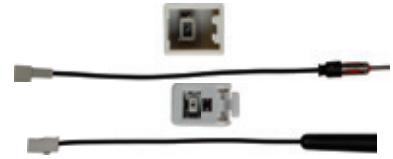

40-KI31

KIA | HYUNDAI **Antenna Adapter 2009-UP***
• Antenna adapters for use with FM modulators