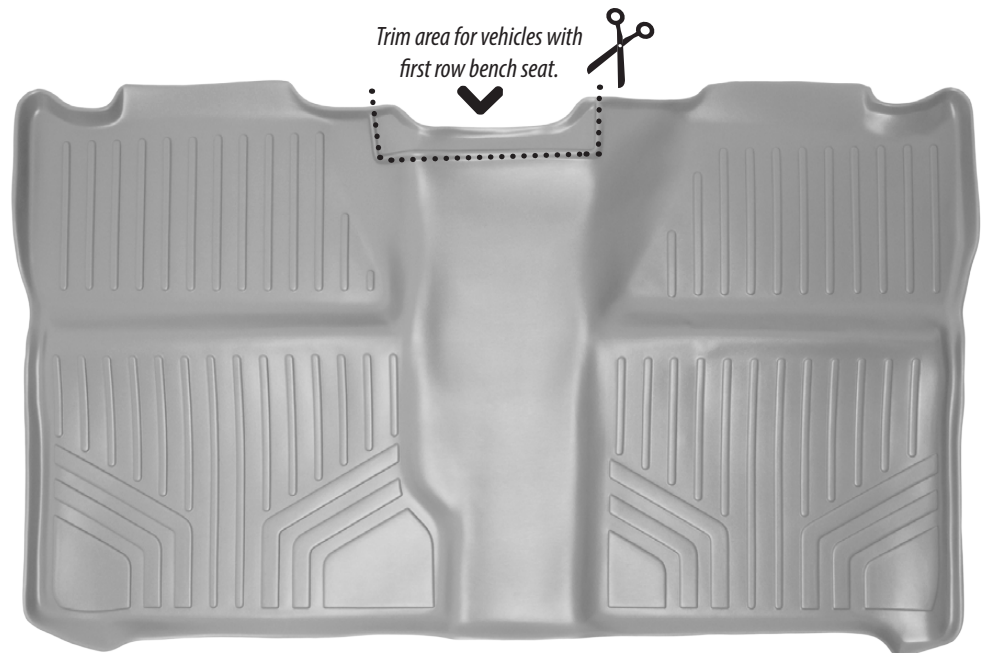

2007 - 2013 Chevrolet Silverado/GMC Sierra 1500
2007-2014 Chevrolet Silverado/GMC Sierra | 2500 HD Crew Cab/3500 HD
(floor mat is designed to fit crew cabs only)

TRIM LINE INSTRUCTIONS: Floor Mat trim patterns vary per vehicle make and model.

STEP 1

Remove Floor Mat from box and allow it to lay out in a warm area. This allows the liner to regain it's custom shape after being rolled up for shipping.

STEP 2

Untrimmed area can slide under vehicles with a center console or can be trimmed by using sharp scissors or a carpenter's knife to cut along crevice in mat to remove area at top for a custom fit.