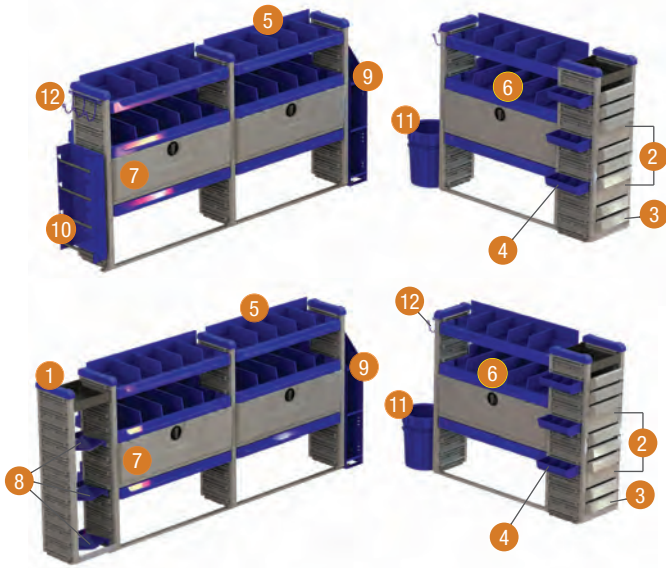

RAM ProMaster: Configurable SmartSpace® Packages

Quiet and customizable. The industry's only all composite and aluminum van interior can be easily adjusted in minutes without tools! SmartSpace shelves are made of rugged components engineered to last in the toughest work environments. Sound-absorbing shelves, uprights, and secured drawers deter tools and equipment from rattling while vehicle is in motion. Light color panels enhance visibility inside the cargo area. Masterack offers a variety of shelves, drawers, and accessories that slide into upright panels for infinite storage possibilities.

Masterack are proud to offer a high quality product at the industries most competitive pricing!

Low Roof

STANDARD SMARTSPACE BASE PACKAGE			
Item#	Part#	Description	Qty.
1	0SS150KP	Streetside: 44"H x 74"W x 16"D	1
2	0SS151KP	Curbside: 44"H x 49"W x 16"D	1
3	02J180KP	Steel Partition with Hinged Door	1
4	0SS134KP	Low Roof Install Kit (118"WB)	1
5	0SS135KP	Low Roof Install Kit (136"WB)	1
6	02G731KP	Partition Attachment Panel	1

INSTALLATION KIT SOLD SEPARATELY	
0SS134KP	Low Roof Install Kit (118"WB)
0SS135KP	Low Roof Install Kit (136"WB)

High Roof

TALL SMARTSPACE BASE PACKAGE			
Item#	Part#	Description	Qty.
1	0SS152KP	Streetside: 66"H x 74"W x 16"D	1
2	0SS153KP	Curbside: 66"H x 49"W x 16"D	1
3	02J180KP	Steel Partition with Hinged Door	1
4	02G731KP	Partition Attachment Panel	1

INSTALLATION KIT SOLD SEPARATELY	
0SS136KP	High Roof Install Kit (136"WB)
0SS137KP	High Roof Install Kit (158"WB)
0SS138KP	High Roof Install Kit (158"ELWB)

Trade Options

Customize any shelving package with the addition of drawers, doors and dividers. Select a few, buy them all, or design a unique interior to suit your needs. Perfect for contractors in all industries!