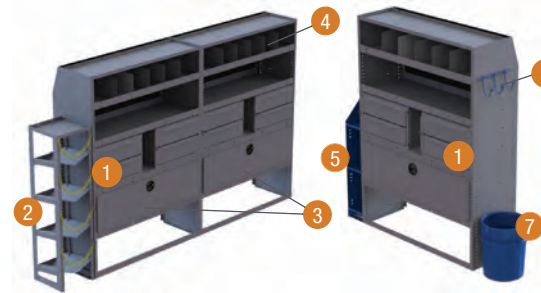

TALL STEEL OPTIONS		
Item#	Part#	Description
1	025070KP	2-Drawer Cabinet 16"D
2	025254KP	Quadruple 30# Freon Tank Holder
3	027498KP	Locking Storage Door 43"W
4	022528KP	Dividers (set of 5)
5	OSS116KP	Blue Manual Rack
6	OSS117KP	Blue Wire Spool Rack
7	OSS118KP	Blue Storage Bucket
8	OSS119KP	Blue Triple Utility Hook

Steel Partitions

Steel partitions offer maximum cargo security and protection. Masterack's signature diamond perforations and non-glare black powder coat finish provide increased visibility. Locking center door panels provide access from the cab to the cargo area.