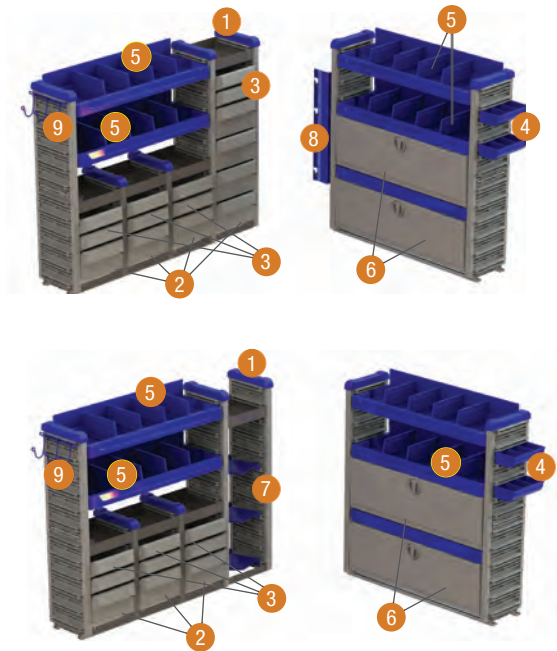

Trade Options

Customize any shelving package with the addition of drawers, doors and dividers. Select a few, buy them all, or design a unique interior to suit your needs. Perfect for contractors in all industries!

COMPACT SMARTSPACE OPTIONS		
Item#	Part#	Description
1	OSS104KP	Cubby Module 44"H x 14"W x 12"D
2	OSS106KP	Large Drawer (w/Dividers) 12"W x 6"H x 12"D
3	OSS107KP	Small Drawer (w/Dividers) 12"W x 3"H x 12"D
4	OSS108KP	Composite Bin (w/Dividers)
5	OSS109KP	Shelf Dividers 12"D (set of 4)
6	OSS114KP	Locking Storage Door (37"W x 12"H)
7	OSS115KP	Steel 30# Freon Tank Shelf Kit
8	OSS117KP	Blue Wire Spool Rack
9	OSS119KP	Blue Triple Utility Hook