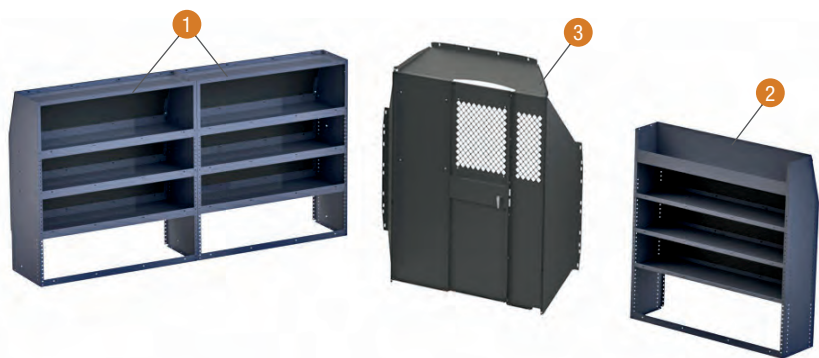

PROMASTER & PROMASTER CITY VANS

MASTERACK[®]

Yesterday. Today. Tomorrow.

RAM ProMaster: Heavy Duty Steel Packages

Masterack's strong and durable steel interiors are designed to handle the toughest applications. These high quality, heavy duty interiors have been the number one choice for many commercial fleets for more than 45 years. Cost effective and reliable, a Masterack steel package will help keep fleets organized on the road for years to come.

Packages Fit Both Low Roof and High Roof

STANDARD STEEL BASE PACKAGE			
Item#	Part#	Description	Qty.
1	022434KP	Steel Shelving Module 46"H x 43"W x 16"D	2
2	027546KP	Steel Shelving Module 46"H x 43"W x 12"D	1
3	02J180KP	Steel Partition with Hinged Door	1
4	02G731KP	Attachment Panel	1

TALL STEEL BASE PACKAGE			
Item#	Part#	Description	Qty.
1	02A383KP	Steel Shelving Module 60"H x 43"W x 16"D	3
2	02J180KP	Steel Partition with Hinged Door	1
3	02G731KP	Attachment Panel	1

Trade Options

Customize any shelving package with the addition of drawers, doors and dividers. Select a few, buy them all, or design a unique interior to suit your needs. Perfect for contractors in all industries!

RAM ProMaster: Configurable SmartSpace® Packages

Quiet and customizable. The industry's only all composite and aluminum van interior can be easily adjusted in minutes without tools! SmartSpace shelves are made of rugged components engineered to last in the toughest work environments. Sound-absorbing shelves, uprights, and secured drawers deter tools and equipment from rattling while vehicle is in motion. Light color panels enhance visibility inside the cargo area. Masterack offers a variety of shelves, drawers, and accessories that slide into upright panels for infinite storage possibilities.