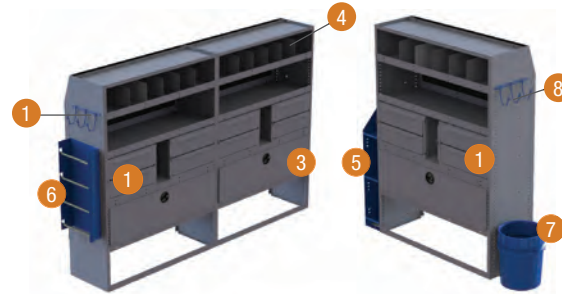

TALL STEEL OPTIONS		
Item#	Part#	Description
1	025070KP	2-Drawer Cabinet 16"D
2	025254KP	Quadruple 30# Freon Tank Holder
3	027498KP	Locking Storage Door 43"W
4	022528KP	Dividers (set of 5)
5	OSS116KP	Blue Manual Rack
6	OSS117KP	Blue Wire Spool Rack
7	OSS118KP	Blue Storage Bucket
8	OSS119KP	Blue Triple Utility Hook

Steel Partitions

Steel partitions offer maximum cargo security and protection. Masterack's signature diamond perforations and non-glare black powder coat finish provide increased visibility. Locking center door panels provide access from the cab to the cargo area.