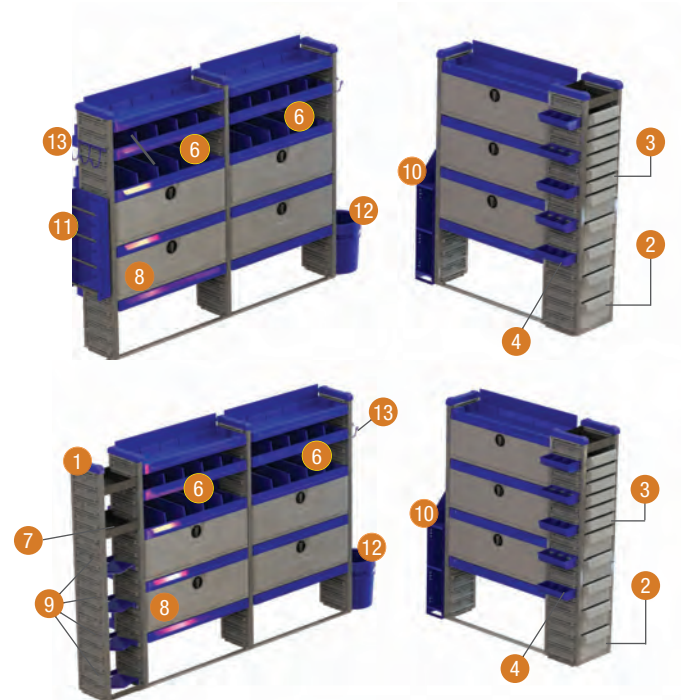

TALL SMARTSPACE OPTIONS

Item#	Part#	Description
1	OSS105KP	Cubby Module 66"H x 14"W x 12"D
2	OSS106KP	Large Drawer (w/Dividers) 12"W x 6"H x 12"D
3	OSS107KP	Small Drawer (w/Dividers) 12"W x 3"H x 12"D
4	OSS108KP	Composite Bin (w/Dividers)
5	OSS109KP	Shelf Dividers 12"D (set of 4 not pictured)
6	OSS110KP	Shelf Dividers 16"D (set of 4)
7	OSS113KP	Shelf Kit (12"W x 12"D)
8	OSS114KP	Locking Storage Door (37"W x 12"H)
9	OSS115KP	Steel 30# Freon Tank Shelf Kit
10	OSS116KP	Blue Manual Rack
11	OSS117KP	Blue Wire Spool Rack
12	OSS118KP	Blue Storage Bucket
13	OSS119KP	Blue Triple Utility Hook