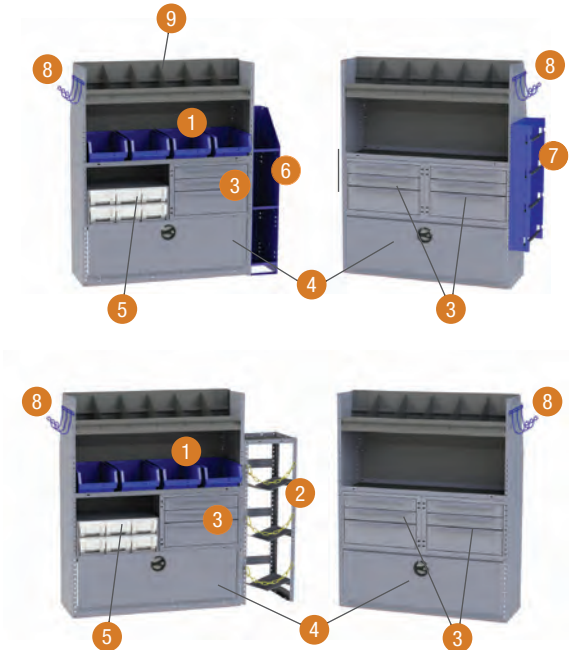

TALL SMARTSPACE OPTIONS

Item#	Part#	Description
1	OSS105KP	Cubby Module 66"H x 14"W x 12"D
2	OSS106KP	Large Drawer (w/Dividers) 12"W x 6"H x 12"D
3	OSS107KP	Small Drawer (w/Dividers) 12"W x 3"H x 12"D
4	OSS108KP	Composite Bin (w/Dividers)
5	OSS109KP	Shelf Dividers 12"D (set of 4 not pictured)
6	OSS110KP	Shelf Dividers 16"D (set of 4)
7	OSS113KP	Shelf Kit (12"W x 12"D)
8	OSS114KP	Locking Storage Door (37"W x 12"H)
9	OSS115KP	Steel 30# Freon Tank Shelf Kit
10	OSS116KP	Blue Manual Rack
11	OSS117KP	Blue Wire Spool Rack
12	OSS118KP	Blue Storage Bucket
13	OSS119KP	Blue Triple Utility Hook

COMPACT STEEL BASE PACKAGE			
Item#	Part#	Description	Qty.
1	02J640KP	Steel Shelving Module 44"H x 37"W x 12"D	2
2	02J644KP	Steel Partition	1
3	02J724KP	Install Kit	1

Trade Options

Customize any shelving package with the addition of drawers, doors and dividers. Select a few, buy them all, or design a unique interior to suit your needs. Perfect for contractors in all industries!

RAM ProMaster City: Configurable SmartSpace® Packages

Quiet and customizable. The industry's only all composite and aluminum van interior can be easily adjusted in minutes without tools! SmartSpace shelves are made of rugged components engineered to last in the toughest work environments. Sound-absorbing shelves, uprights, and secured drawers deter tools and equipment from rattling while vehicle is in motion. Light color panels enhance visibility inside the cargo area. Masterack offers a variety of shelves, drawers, and accessories that slide into upright panels for infinite storage possibilities.