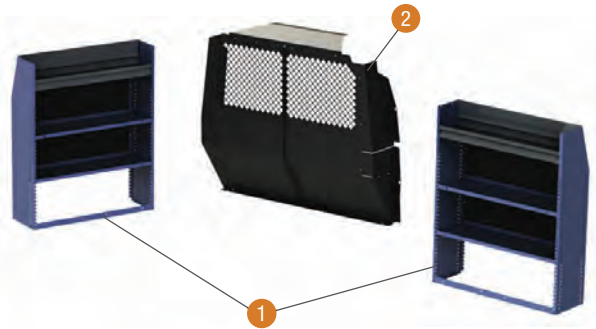

RAM ProMaster City: Heavy Duty Steel Packages

Masterack's strong and durable steel interiors are designed to handle the toughest applications. These high quality, heavy duty interiors have been the number one choice for many commercial fleets for more than 45 years. Cost effective and reliable, a Masterack steel package will help keep fleets organized on the road for years to come.