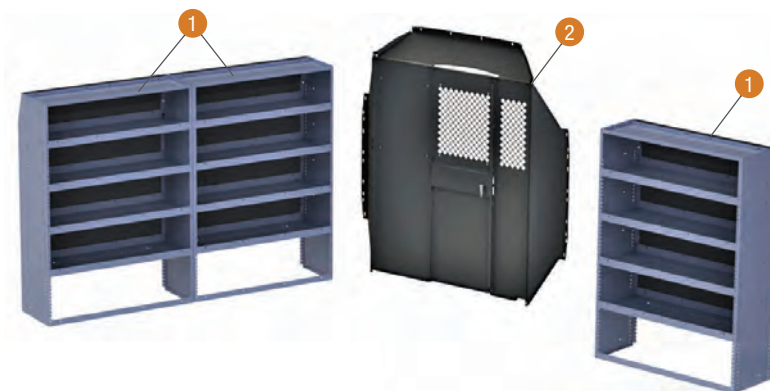

PROMASTER & PROMASTER CITY VANS

MASTERACK[®]

Yesterday. Today. Tomorrow.

RAM ProMaster: Heavy Duty Steel Packages

Masterack's strong and durable steel interiors are designed to handle the toughest applications. These high quality, heavy duty interiors have been the number one choice for many commercial fleets for more than 45 years. Cost effective and reliable, a Masterack steel package will help keep fleets organized on the road for years to come.

Packages Fit Both Low Roof and High Roof

STANDARD STEEL BASE PACKAGE			
Item#	Part#	Description	Qty.
1	022434KP	Steel Shelving Module 46"H x 43"W x 16"D	2
2	027546KP	Steel Shelving Module 46"H x 43"W x 12"D	1
3	02J180KP	Steel Partition with Hinged Door	1
4	02G731KP	Attachment Panel	1

TALL STEEL BASE PACKAGE			
Item#	Part#	Description	Qty.
1	02A383KP	Steel Shelving Module 60"H x 43"W x 16"D	3
2	02J180KP	Steel Partition with Hinged Door	1
3	02G731KP	Attachment Panel	1

Trade Options

Customize any shelving package with the addition of drawers, doors and dividers. Select a few, buy them all, or design a unique interior to suit your needs. Perfect for contractors in all industries!

RAM ProMaster: Configurable SmartSpace® Packages

Quiet and customizable. The industry's only all composite and aluminum van interior can be easily adjusted in minutes without tools! SmartSpace shelves are made of rugged components engineered to last in the toughest work environments. Sound-absorbing shelves, uprights, and secured drawers deter tools and equipment from rattling while vehicle is in motion. Light color panels enhance visibility inside the cargo area. Masterack offers a variety of shelves, drawers, and accessories that slide into upright panels for infinite storage possibilities.