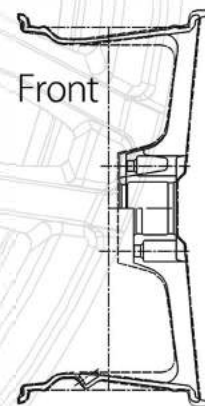

K O K O[®]
K U T U R E

[WHEEL COLLECTION](#)

K O K O[®]

K U T U R E

20", 22"

Available Widths:
9", 10.5"

24"

Available Widths:
10"

20", 22"

Available Widths:
9", 10.5"

24"

Available Widths:
10"

MS
GLOSS SILVER / MACHINED FACE

GB
GLOSS BLACK

MB
GLOSS BLACK / MACHINED FACE

BS
BLACK SMOKED

C
CHROME

KOKO KUTURE
LEMMANS

K O K O[®]
K U T U R E

Updated for 2017

20"

*Available Widths:
8.5", 10"*

22"

*Available Widths:
9", 10.5"*