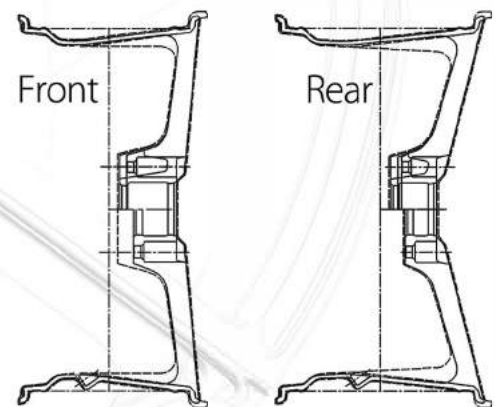

K O K O[®]
K U T U R E

[WHEEL COLLECTION](#)

K O K O[®]

K U T U R E

20", 22"

Available Widths:
9", 10.5"

24"

Available Widths:
10"

20", 22"

Available Widths:
9", 10.5"

24"

Available Widths:
10"

MS
GLOSS SILVER / MACHINED FACE

GB
GLOSS BLACK

MB
GLOSS BLACK / MACHINED FACE

BS
BLACK SMOKED

C
CHROME

KOKO KUTURE
LEMMANS

K O K O[®]
K U T U R E

Updated for 2017

20"

*Available Widths:
8.5", 10"*

22"

*Available Widths:
9", 10.5"*