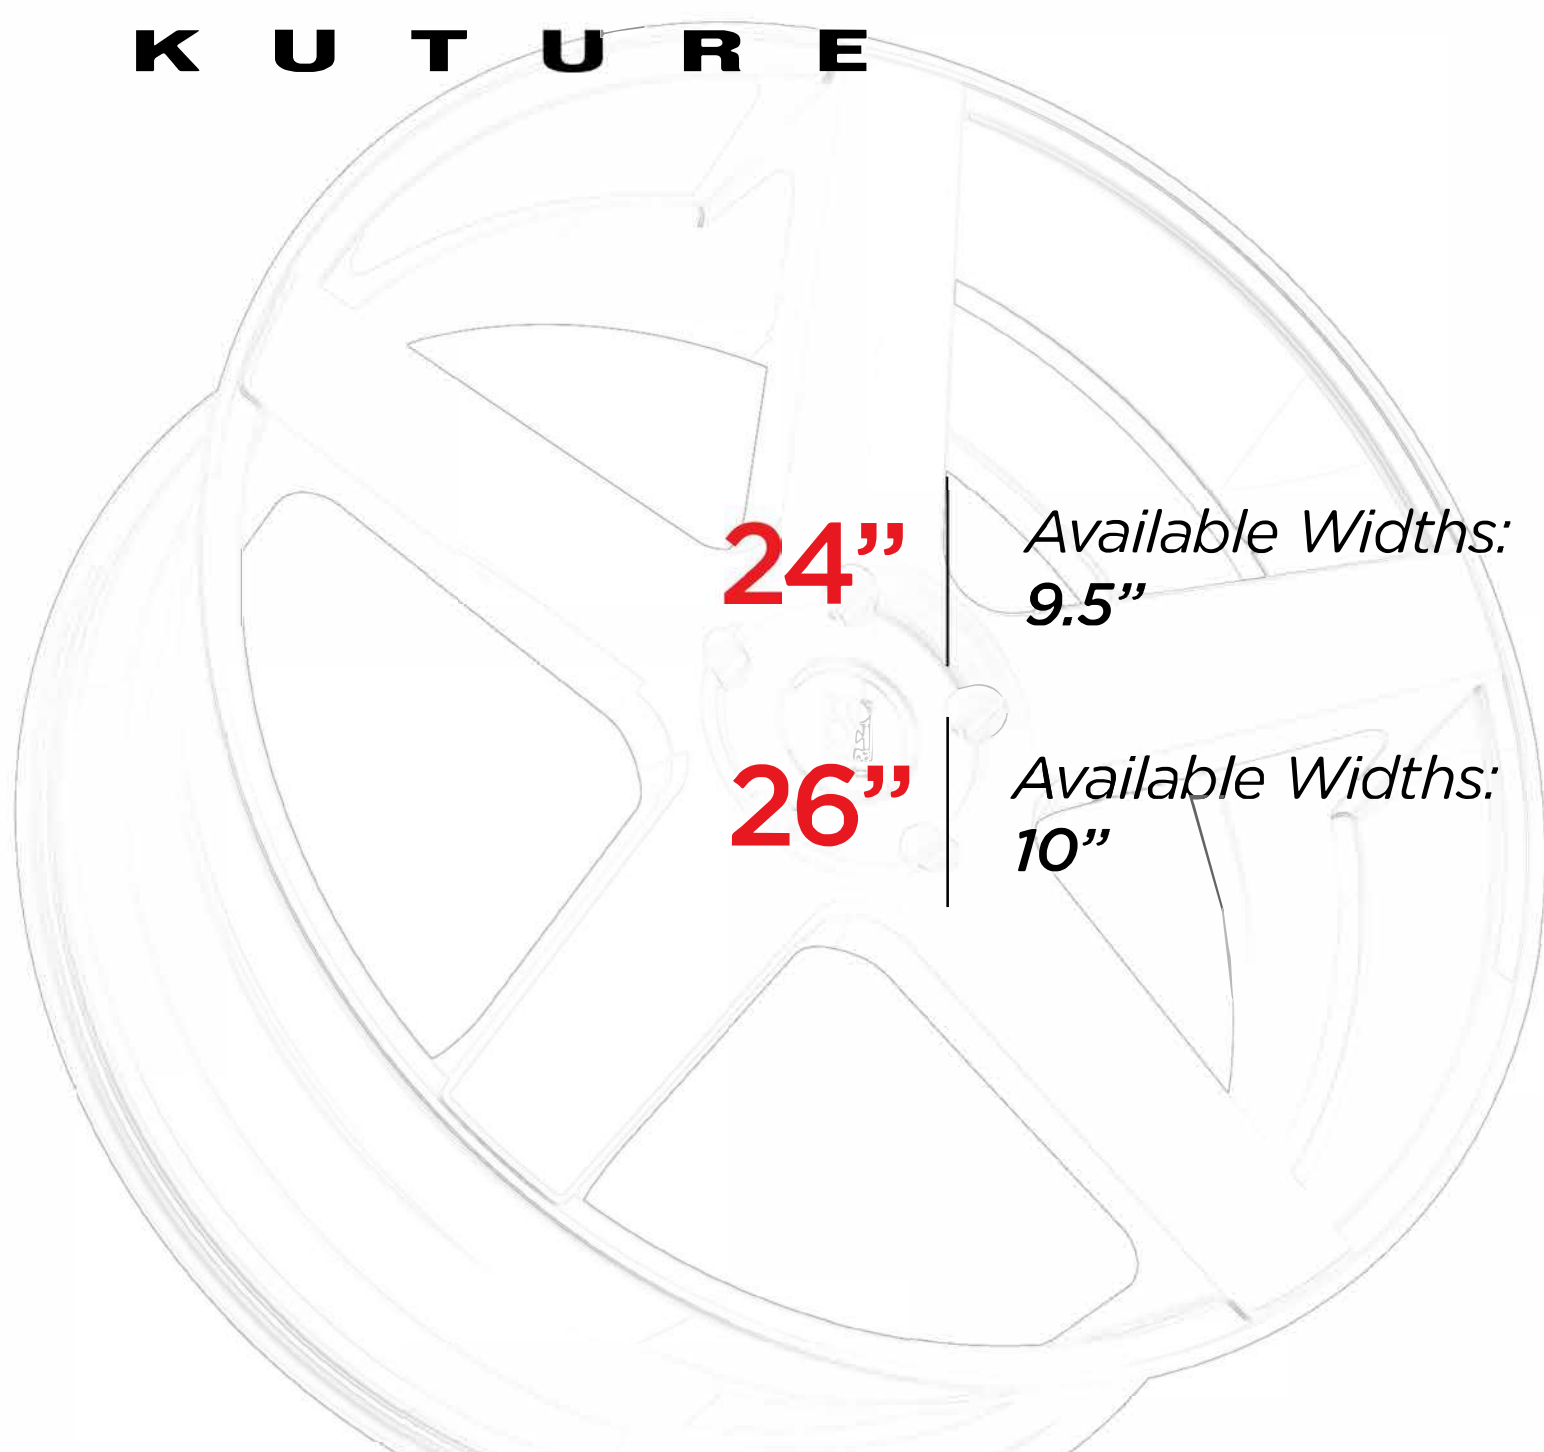

K O K O[®]
K U T U R E

[WHEEL COLLECTION](#)

K O K O[®]

K U T U R E

20", 22"

Available Widths:
9", 10.5"

24"

Available Widths:
10"

C
CHROME

KOKO KUTURE
LEMMANS

K O K O[®]
K U T U R E

Updated for 2017

20"

*Available Widths:
8.5", 10"*

22"

*Available Widths:
9", 10.5"*

22"

Available Widths:
9", 10.5"

24", 26"

Available Widths:
10"

MS
SILVER W/ MACHINE FACE

B
BLACK

MB
BLACK W/ MACHINE FACE

KOKO KUTURE
MASSA-7

K O K O[®]

K U T U R E

Updated for 2017

24"

Available Widths:
9.5"

26"

Available Widths:
10"

MS
SILVER W/ MACHINE FACE