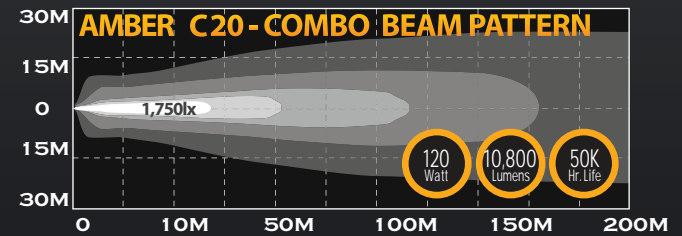

KC HiLITES

AMBER C-SERIES LED Lights

AMBER C-SERIES LED LIGHTS

FEATURES

- CREE 3W XBD LEDs
- 50,000 Hour LED Life
- Operates on 9 to 32 Volts
- On-Board Thermal Management
- Protected Against RFI/EMC Interference
- For Off-Road Use Only

AMBER C3 LED LIGHT:

- Spot Beam Pattern
- 3" IP67 Rated Die-Cast Aluminum Housing
- Pair Pack includes Complete Wiring Kit with Waterproof Connectors

AMBER C10 & C20 LED LIGHT BARS:

- Combo Spot / Spread Beam Patterns
- IP67 Rated Extruded Aluminum Housings with Die-Cast Mounting Brackets
- End Caps with GORE® Membranes for Extreme Resistance to Moisture and Dust
- Includes Wiring Harness with Waterproof Connectors

KC AMBER C-SERIES - C3 LED

Pair Pack **Single Light

Part #	Part #	Model/Description	Beam Pattern	No. of LED's	Watts	Volts	Lumens	Width	Height	tDepth
315	1315	C3 - 3" AMBER LED Light	Spot	4	12	9-32	1,080	3.22"	3.42"	3.14"

KC AMBER C-SERIES LED LIGHT BARS

Part No.	Model / Description	Beam Pattern	No. of LEDs	Watts	Volts	Lumens	Dimensions				
							A	B	C	D	E
316	C10 - 10" AMBER LED Light Bar	Combo Spot / Spread	20	60	9-32	5,400	3.40"	3.09"	12.88"	11.38"	4.72"
317	C20 - 20" AMBER LED Light Bar	Combo Spot / Spread	40	120	9-32	10,800	3.40"	3.09"	22.88"	21.38"	4.72"

C3 LED LIGHT DIMENSIONS

C10 & C20 LED LIGHT BAR DIMENSIONS