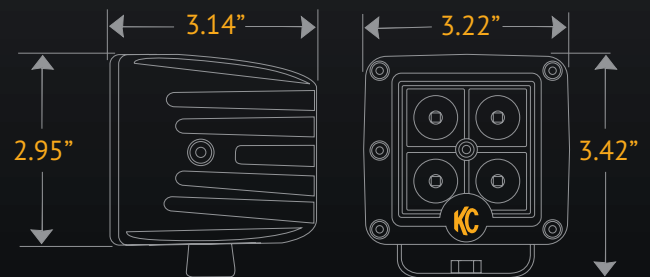

C3 LED LIGHT DIMENSIONS