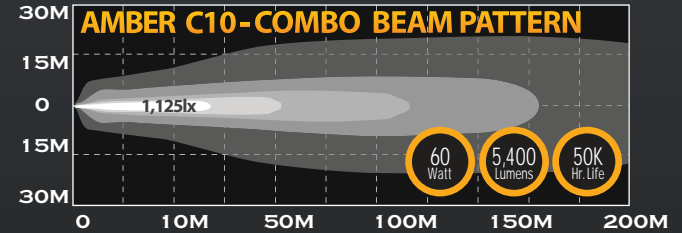

KC HiLITES

AMBER C-SERIES LED Lights

AMBER C-SERIES LED LIGHTS

FEATURES

- CREE 3W XBD LEDs
- 50,000 Hour LED Life
- Operates on 9 to 32 Volts
- On-Board Thermal Management
- Protected Against RFI/EMC Interference
- For Off-Road Use Only

AMBER C3 LED LIGHT:

- Spot Beam Pattern
- 3" IP67 Rated Die-Cast Aluminum Housing
- Pair Pack includes Complete Wiring Kit with Waterproof Connectors

AMBER C10 & C20 LED LIGHT BARS:

- Combo Spot / Spread Beam Patterns
- IP67 Rated Extruded Aluminum Housings with Die-Cast Mounting Brackets
- End Caps with GORE® Membranes for Extreme Resistance to Moisture and Dust
- Includes Wiring Harness with Waterproof Connectors

KC AMBER C-SERIES - C3 LED

Pair Pack **Single Light

Part #	Part #	Model/Description	Beam Pattern	No. of LED's	Watts	Volts	Lumens	Width	Height	tDepth
315	1315	C3 - 3" AMBER LED Light	Spot	4	12	9-32	1,080	3.22"	3.42"	3.14"

KC AMBER C-SERIES LED LIGHT BARS

Part No.	Model / Description	Beam Pattern	No. of LEDs	Watts	Volts	Lumens	Dimensions				
							A	B	C	D	E
316	C10 - 10" AMBER LED Light Bar	Combo Spot / Spread	20	60	9-32	5,400	3.40"	3.09"	12.88"	11.38"	4.72"
317	C20 - 20" AMBER LED Light Bar	Combo Spot / Spread	40	120	9-32	10,800	3.40"	3.09"	22.88"	21.38"	4.72"

C3 LED LIGHT DIMENSIONS

C10 & C20 LED LIGHT BAR DIMENSIONS