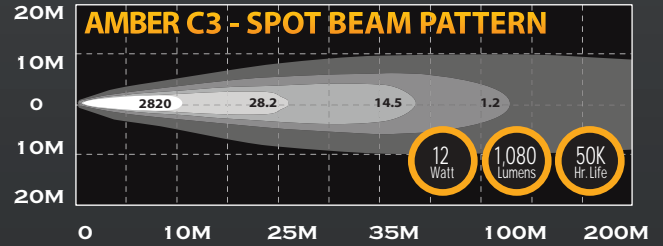

KC HiLITES

AMBER C-SERIES LED Lights

AMBER C-SERIES LED LIGHTS

FEATURES

- CREE 3W XBD LEDs
- 50,000 Hour LED Life
- Operates on 9 to 32 Volts
- On-Board Thermal Management
- Protected Against RFI/EMC Interference
- For Off-Road Use Only

AMBER C3 LED LIGHT:

- Spot Beam Pattern
- 3" IP67 Rated Die-Cast Aluminum Housing
- Pair Pack includes Complete Wiring Kit with Waterproof Connectors

AMBER C10 & C20 LED LIGHT BARS:

- Combo Spot / Spread Beam Patterns
- IP67 Rated Extruded Aluminum Housings with Die-Cast Mounting Brackets
- End Caps with GORE® Membranes for Extreme Resistance to Moisture and Dust
- Includes Wiring Harness with Waterproof Connectors

KC AMBER C-SERIES - C3 LED

Pair Pack **Single Light

Part #	Part #	Model/Description	Beam Pattern	No. of LED's	Watts	Volts	Lumens	Width	Height	tDepth
315	1315	C3 - 3" AMBER LED Light	Spot	4	12	9-32	1,080	3.22"	3.42"	3.14"

KC AMBER C-SERIES LED LIGHT BARS

Part No.	Model / Description	Beam Pattern	No. of LEDs	Watts	Volts	Lumens	Dimensions				
							A	B	C	D	E
316	C10 - 10" AMBER LED Light Bar	Combo Spot / Spread	20	60	9-32	5,400	3.40"	3.09"	12.88"	11.38"	4.72"
317	C20 - 20" AMBER LED Light Bar	Combo Spot / Spread	40	120	9-32	10,800	3.40"	3.09"	22.88"	21.38"	4.72"

C3 LED LIGHT DIMENSIONS

C10 & C20 LED LIGHT BAR DIMENSIONS