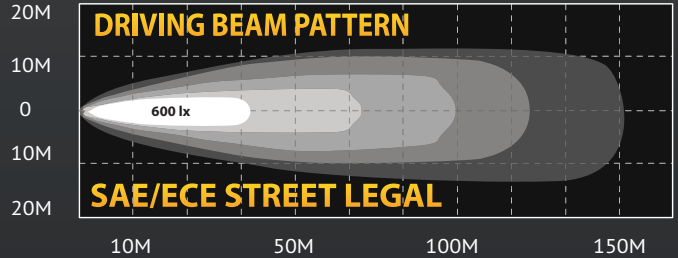

KC HiLITES

GRAVITY LED G34

GRAVITY LED G34

16 Watt

FEATURES

Two Models Available:

- **SAE J581/ECE R112 CERTIFIED STREET LEGAL** Gravity LED G34 Driving Beam – #431:
Each Light Rated at: 16 - Watt per light; 600 LUX per light @ 10 Meters; 60,000 Candela per light
- **SAE J583/ECE R19 CERTIFIED STREET LEGAL** Gravity LED G34 Fog Beam – #432:
Each Light Rated at: 16 - Watt; 110 LUX per light @ 10 Meters; 11,000 Candela per light
- KC's Gravity Reflective Diode (GRD)
- IP Rating - IP68
- High-grade Diecast Aluminum housing
- DuPont™ Minlon® Mineral Reinforced Nylon Resin multi-surface reflector optics
- Durable and Resistant e-coat finish
- 20W Gravity LED G34 optics draw low amperage and are extremely bright
- Pair Packs also Include Complete Wiring Kit with Waterproof Connectors
- Backed by our 23 Year Warranty

KC Gravity LED G34

Pair Pack Part #	Single Light Part #	Model / Description	Beam Pattern	Beam Distance (m)	Watts	Volts	LUX	Width	Height	Depth
431	1431	Gravity LED G34	Driving - Clear	490	16	9 - 32	600	3.85"	3.80"	3.15"
432	1432	Gravity LED G34	Fog - Clear	210	16	9 - 32	110	3.85"	3.80"	3.15"

PHOTOMETRICS

PERFORMANCE

DIMENSIONS