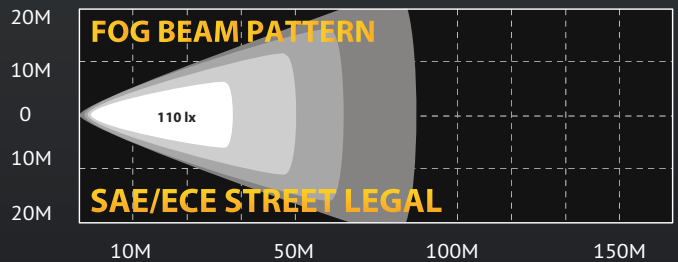

KC HiLITES

GRAVITY LED G34

GRAVITY LED G34

16 Watt

FEATURES

Two Models Available:

- **SAE J581/ECE R112 CERTIFIED STREET LEGAL** Gravity LED G34 Driving Beam – #431:
Each Light Rated at: 16 - Watt per light; 600 LUX per light @ 10 Meters; 60,000 Candela per light
- **SAE J583/ECE R19 CERTIFIED STREET LEGAL** Gravity LED G34 Fog Beam – #432:
Each Light Rated at: 16 - Watt; 110 LUX per light @ 10 Meters; 11,000 Candela per light
- KC's Gravity Reflective Diode (GRD)
- IP Rating - IP68
- High-grade Diecast Aluminum housing
- DuPont™ Minlon® Mineral Reinforced Nylon Resin multi-surface reflector optics
- Durable and Resistant e-coat finish
- 20W Gravity LED G34 optics draw low amperage and are extremely bright
- Pair Packs also Include Complete Wiring Kit with Waterproof Connectors
- Backed by our 23 Year Warranty

KC Gravity LED G34

Pair Pack Part #	Single Light Part #	Model / Description	Beam Pattern	Beam Distance (m)	Watts	Volts	LUX	Width	Height	Depth
431	1431	Gravity LED G34	Driving - Clear	490	16	9 - 32	600	3.85"	3.80"	3.15"
432	1432	Gravity LED G34	Fog - Clear	210	16	9 - 32	110	3.85"	3.80"	3.15"

PHOTOMETRICS

PERFORMANCE

DIMENSIONS