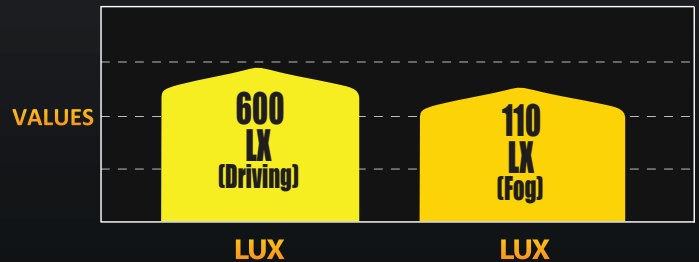

KC HiLITES

GRAVITY LED G34

GRAVITY LED G34

16 Watt

FEATURES

Two Models Available:

- **SAE J581/ECE R112 CERTIFIED STREET LEGAL** Gravity LED G34 Driving Beam – #431:
Each Light Rated at: 16 - Watt per light; 600 LUX per light @ 10 Meters; 60,000 Candela per light
- **SAE J583/ECE R19 CERTIFIED STREET LEGAL** Gravity LED G34 Fog Beam – #432:
Each Light Rated at: 16 - Watt; 110 LUX per light @ 10 Meters; 11,000 Candela per light
- KC's Gravity Reflective Diode (GRD)
- IP Rating - IP68
- High-grade Diecast Aluminum housing
- DuPont™ Minlon® Mineral Reinforced Nylon Resin multi-surface reflector optics
- Durable and Resistant e-coat finish
- 20W Gravity LED G34 optics draw low amperage and are extremely bright
- Pair Packs also Include Complete Wiring Kit with Waterproof Connectors
- Backed by our 23 Year Warranty

KC Gravity LED G34

Pair Pack Part #	Single Light Part #	Model / Description	Beam Pattern	Beam Distance (m)	Watts	Volts	LUX	Width	Height	Depth
431	1431	Gravity LED G34	Driving - Clear	490	16	9 - 32	600	3.85"	3.80"	3.15"
432	1432	Gravity LED G34	Fog - Clear	210	16	9 - 32	110	3.85"	3.80"	3.15"

PHOTOMETRICS

PERFORMANCE

DIMENSIONS