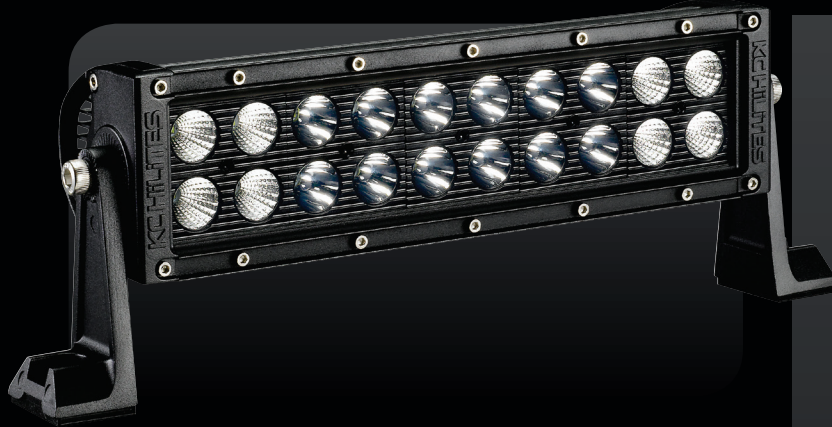

# KC HiLITES

## C-SERIES LED Light Bars

## C-SERIES LIGHT BARS

up to **300 Watt**

### FEATURES

- Available in 6, 10, 20, 30, 40 and 50-Inch Models
- CREE 3-Watt XBD LEDs
- Combo Beam: 12° Spot & 30° Spread
- 6000K Color Temperature
- 50,000 Hour LED Life
- IP67 Rated Extruded Aluminum Housings with Die-Cast Mounting Brackets
- End Caps with GORE® Vent Membranes for Extreme Resistance to Moisture and Dust
- On-Board Thermal Management
- Operates on 9 to 32 Volts
- Includes Wiring Harness with Waterproof Connectors