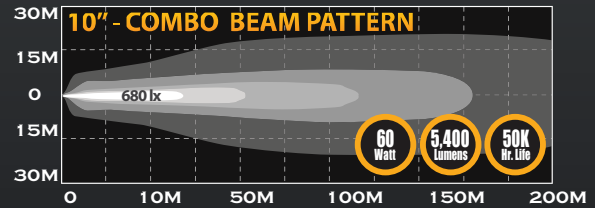

## C-SERIES LIGHT BARS

up to **300 Watt**

### FEATURES

- Available in 6, 10, 20, 30, 40 and 50-Inch Models
- CREE 3-Watt XBD LEDs
- Combo Beam: 12° Spot & 30° Spread
- 6000K Color Temperature
- 50,000 Hour LED Life
- IP67 Rated Extruded Aluminum Housings with Die-Cast Mounting Brackets
- End Caps with GORE® Vent Membranes for Extreme Resistance to Moisture and Dust
- On-Board Thermal Management
- Operates on 9 to 32 Volts
- Includes Wiring Harness with Waterproof Connectors