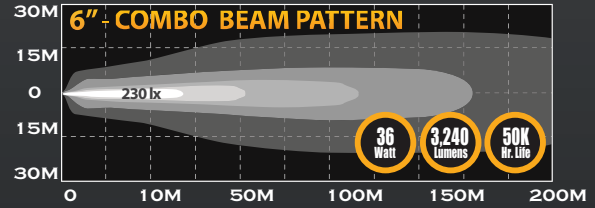

## C-SERIES LIGHT BARS

up to **300 Watt**

### FEATURES

- Available in 6, 10, 20, 30, 40 and 50-Inch Models
- CREE 3-Watt XBD LEDs
- Combo Beam: 12° Spot & 30° Spread
- 6000K Color Temperature
- 50,000 Hour LED Life
- IP67 Rated Extruded Aluminum Housings with Die-Cast Mounting Brackets
- End Caps with GORE® Vent Membranes for Extreme Resistance to Moisture and Dust
- On-Board Thermal Management
- Operates on 9 to 32 Volts
- Includes Wiring Harness with Waterproof Connectors