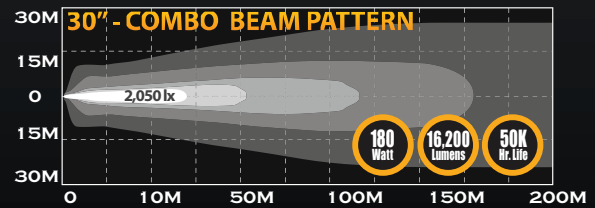

## C-SERIES LIGHT BARS

up to **300 Watt**

### FEATURES

- Available in 6, 10, 20, 30, 40 and 50-Inch Models
- CREE 3-Watt XBD LEDs
- Combo Beam: 12° Spot & 30° Spread
- 6000K Color Temperature
- 50,000 Hour LED Life
- IP67 Rated Extruded Aluminum Housings with Die-Cast Mounting Brackets
- End Caps with GORE® Vent Membranes for Extreme Resistance to Moisture and Dust
- On-Board Thermal Management
- Operates on 9 to 32 Volts
- Includes Wiring Harness with Waterproof Connectors