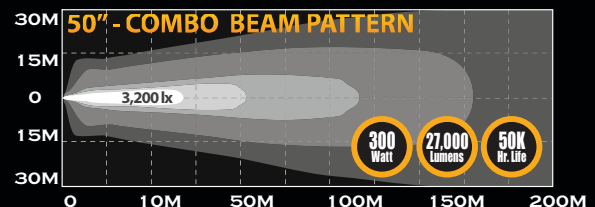

## C-SERIES LIGHT BARS

up to **300 Watt**

### FEATURES

- Available in 6, 10, 20, 30, 40 and 50-Inch Models
- CREE 3-Watt XBD LEDs
- Combo Beam: 12° Spot & 30° Spread
- 6000K Color Temperature
- 50,000 Hour LED Life
- IP67 Rated Extruded Aluminum Housings with Die-Cast Mounting Brackets
- End Caps with GORE® Vent Membranes for Extreme Resistance to Moisture and Dust
- On-Board Thermal Management
- Operates on 9 to 32 Volts
- Includes Wiring Harness with Waterproof Connectors