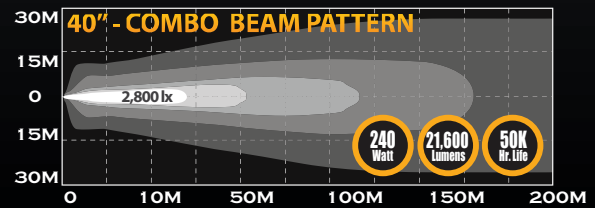

## C-SERIES LIGHT BARS

up to **300 Watt**

### FEATURES

- Available in 6, 10, 20, 30, 40 and 50-Inch Models
- CREE 3-Watt XBD LEDs
- Combo Beam: 12° Spot & 30° Spread
- 6000K Color Temperature
- 50,000 Hour LED Life
- IP67 Rated Extruded Aluminum Housings with Die-Cast Mounting Brackets
- End Caps with GORE® Vent Membranes for Extreme Resistance to Moisture and Dust
- On-Board Thermal Management
- Operates on 9 to 32 Volts
- Includes Wiring Harness with Waterproof Connectors