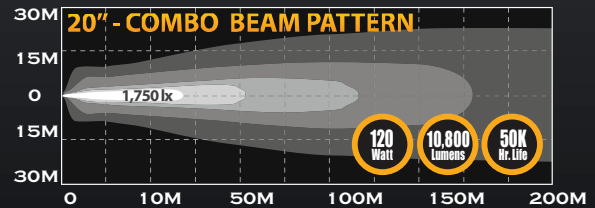

## C-SERIES LIGHT BARS

up to **300 Watt**

### FEATURES

- Available in 6, 10, 20, 30, 40 and 50-Inch Models
- CREE 3-Watt XBD LEDs
- Combo Beam: 12° Spot & 30° Spread
- 6000K Color Temperature
- 50,000 Hour LED Life
- IP67 Rated Extruded Aluminum Housings with Die-Cast Mounting Brackets
- End Caps with GORE® Vent Membranes for Extreme Resistance to Moisture and Dust
- On-Board Thermal Management
- Operates on 9 to 32 Volts
- Includes Wiring Harness with Waterproof Connectors