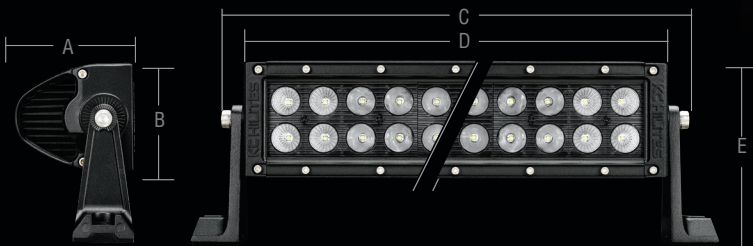

DIMENSIONS

KC C-SERIES LIGHT BARS 6" - 50"

Part No.	Model / Description	Beam Pattern	No. of LEDs	Watts	Amps	Lumens	LUX @10M	Dimensions				
								A	B	C	D	E
314	C6 - 6" LED Light Bar	Combo	12	36	2.20	3,240	230	3.40"	3.09"	8.88"	7.38"	4.72"
316	C10 - 10" Amber LED Light Bar	Combo	20	60	3.60	5,400	275	3.40"	3.09"	12.88"	11.38"	4.72"
317	C20 - 20" Amber LED Light Bar	Combo	40	120	8.20	10,800	590	3.40"	3.09"	22.88"	21.38"	4.72"
334	C10 - 10" LED Light Bar	Combo	20	60	3.60	5,400	680	3.40"	3.09"	12.88"	11.38"	4.72"
335	C20 - 20" LED Light Bar	Combo	40	120	8.20	10,800	1,750	3.40"	3.09"	22.88"	21.38"	4.72"
336	C30 - 30" LED Light Bar	Combo	60	180	12.00	16,200	2,050	3.40"	3.09"	32.88"	31.38"	4.72"
337	C40 - 40" LED Light Bar	Combo	80	240	15.90	21,600	2,800	3.40"	3.09"	42.88"	41.38"	4.72"
338	C50 - 50" LED Light Bar	Combo	100	300	19.75	27,000	3,200	3.40"	3.09"	52.88"	51.38"	4.72"