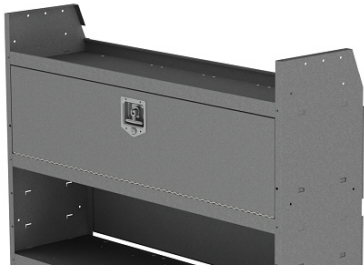

SHELF ACCESSORIES

Lots of Convenient Accessories to Extend Your Van's Usefulness

Door Shelf Kits

- Adds protection for your valuable tools.
- Rubber silencer eliminates rattling and noise.

40010	For 42" W Shelf
40020	For 32" W Shelf
40040	For 52" W Shelf

Floor Angle/Shelf Lips

48220	42" W x 3.5" H Floor Angle/Shelf Lip to Mount 42" Door Kit 40010 in Floor Opening
48230	52" W x 3.5" H Floor Angle/Shelf Lip to Mount 52" Door Kit 40040 in Floor Opening