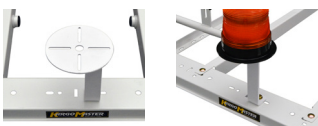

Emergency Light Mount for 409xx