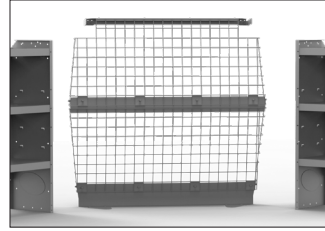

WIRE PARTITION

- 40680 ProMaster City