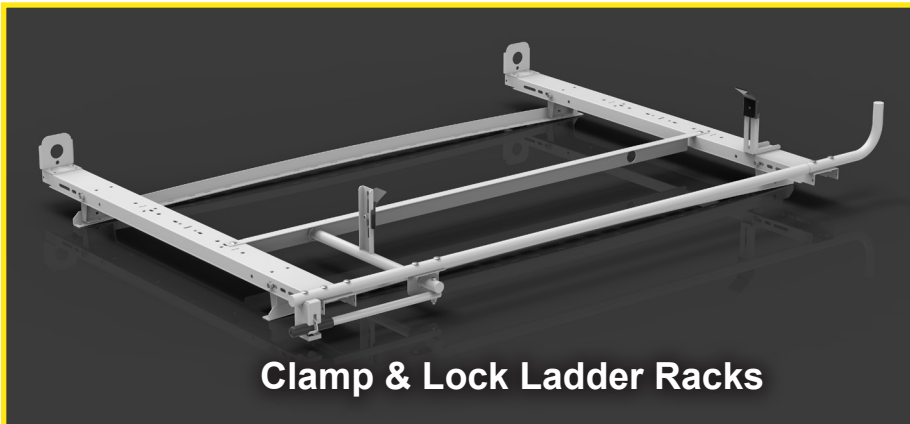

EZ Drop Down Ladder Racks

PROMASTER CITY

4A873	Passenger Side	Missing
4A813	Driver Side	Missing
4A873+4A813	Combo Rack	Missing

No Mount Kit Required