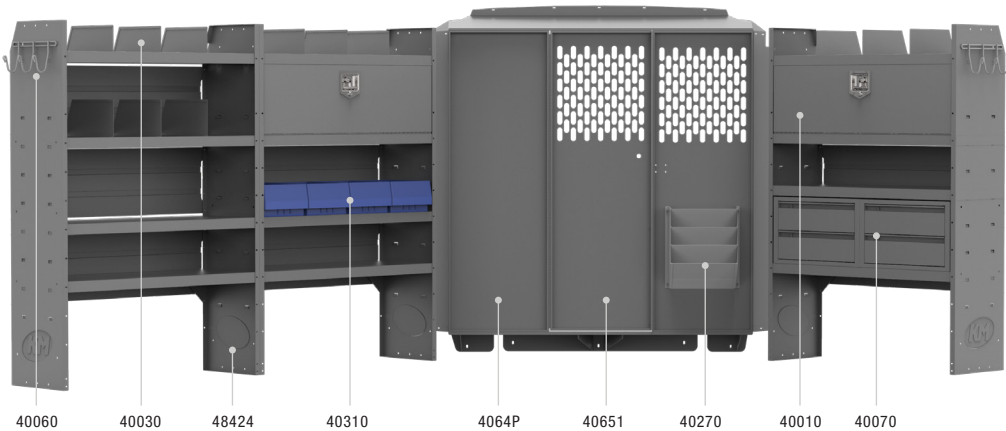

SECURITY 60" H Shelves // Low/High Roof

Above illustration is for 43PMS

43PMS PACKAGE 136" WB

Part #	Description	Qty
40651	Partition	1
4064P	Wing Kit	1
48424	42" W X 14" D X 60" H Shelves	3
40010	42" W Shelf Door Kits	2
40070	Steel 2 Drawer Cabinets	2
40270	Hanging File Rack	1
40060	3-Prong "J" Hooks	2
40310	Plastic Shelf Bins	4
40030	Shelf Dividers (Set of 6)	2

43PML PACKAGE 159" WB

Part #	Description	Qty
40651	Partition	1
4064P	Wing Kit	1
48524	52" W X 14" D X 60" H Shelves	3
40040	52" W Shelf Door Kits	2
40070	Steel 2 Drawer Cabinets	2
40270	Hanging File Rack	1
40060	3-Prong "J" Hooks	2
40310	Plastic Shelf Bins	5
40030	Shelf Dividers (Set of 6)	2
48190	10" W X 2.75" H Shelf Lip	1