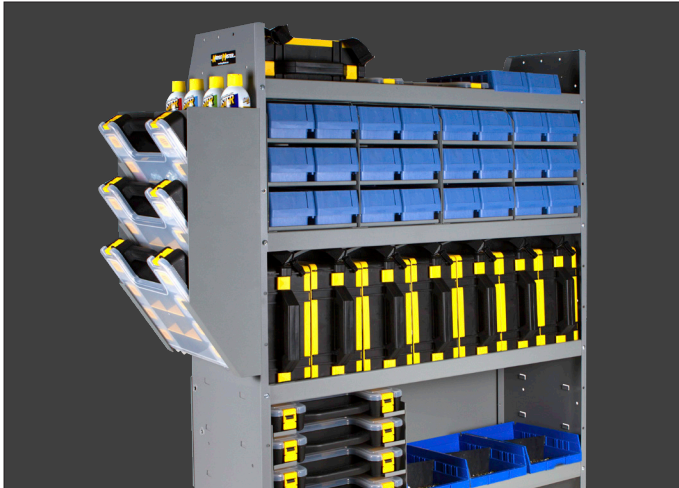

# SHELF ORGANIZATIONAL PRODUCTS

Stay organized with a host of new cargo van organizational products from Kargo Master. These products make it easy to organize all your small parts and tools. Kargo Master totes include removable parts containers. Totes fit conveniently in your choice of shelf mounted tote holders.