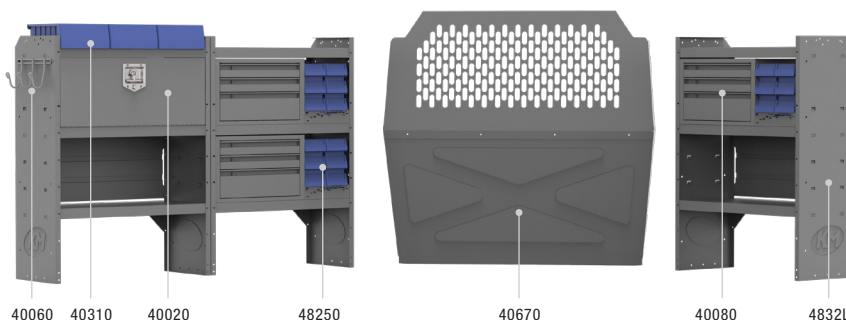

PLUMBING 43" H Shelves // Compact Cargo Vans

43TCL PACKAGE 122" WB		
Part #	Description	Qty
40670	Partition	1
4832L	32" W X 14" D X 43" H Shelves	3
40060	3-Prong "J" Hook	1
48250	Plastic Shelf Bin Modules	3
40020	32" W Shelf Door Kit	1
40080	Steel 3 Drawer Cabinets	3
40310	10" W Plastic Shelf Bins	3