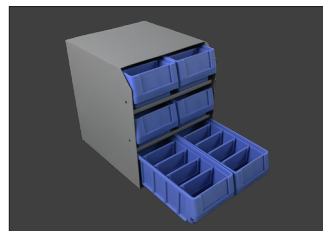

40380 4 TOTE SHELF CABINET WITH 4-40350 TOTE TRAYS

40360 PLASTIC TOTE WITH SHOULDER STRAP
6" W x 12" H x 13.5" D

40340 STEEL SHELF CABINET

The Steel Shelf Cabinet includes 6 Small Parts Bins that lock securely in the unit and mounts to flat shelves and surfaces.