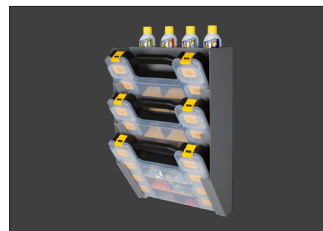

# SHELF ORGANIZATIONAL PRODUCTS

Stay organized with a host of new cargo van organizational products from Kargo Master. These products make it easy to organize all your small parts and tools. Kargo Master totes include removable parts containers. Totes fit conveniently in your choice of shelf mounted tote holders.

**40390 PLASTIC TOTE & SHELF BRACKET**  
15.3" W x 2.5" H x 13.3" D

The 40350 Plastic Tote & Shelf Bracket mounts underneath a "Lip Up" shelf.

**40350 PLASTIC TOTE**  
15.3" W x 2.5" H x 13.3" D

The Tote Tray features 8 Clip-On Bins and 6 Compartments. It is perfect for carrying small parts to and from the truck to work area while keeping it all secure.