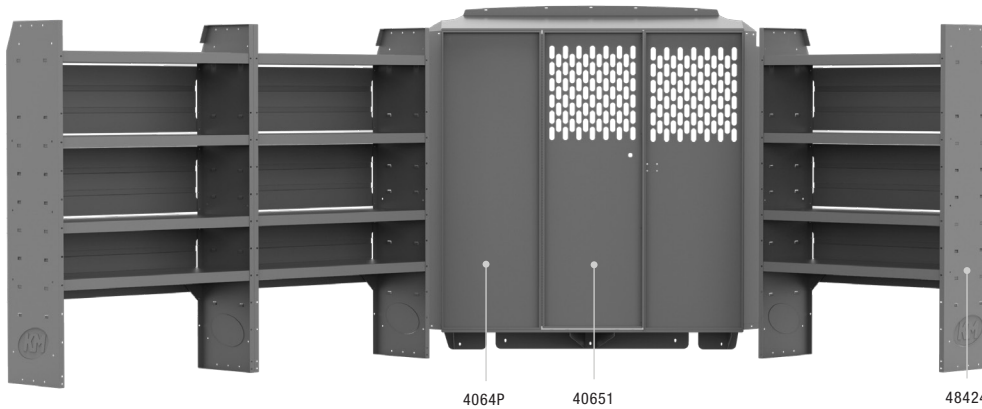

PROMASTER VAN PACKAGES

BASE 60" H Shelves // Low/High Roof

Above illustration is for 40PMS

40PMS PACKAGE 136" WB		
Part #	Description	Qty
40651	Partition	1
4064P	Wing Kit	1
48424	42" W X 14" D X 60" H Shelves	3

40PML PACKAGE 159" WB		
Part #	Description	Qty
40651	Partition	1
4064P	Wing Kit	1
48524	52" W X 14" D X 60" H Shelves	3