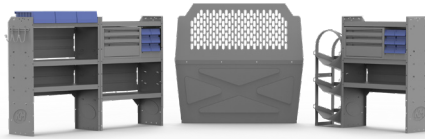

CUSTOMIZATIONS

Build Your Van Interior Package. Your Way.

Kargo Master offers pre-configured packages for all ProMaster and ProMaster City vans for the most popular trades.

You can configure your own package using our base components and accessories. Engineering worksheets for each make and wheelbase are available at kargomaster.com/vanlayouts/.