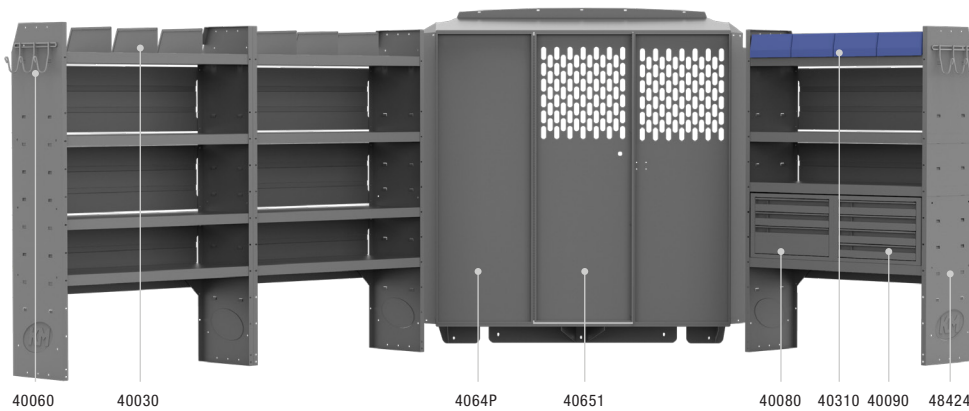

GENERAL SERVICE 60" H Shelves // Low/High Roof

Above illustration is for 41PMS

41PMS PACKAGE 136" WB		
Part #	Description	Qty
40651	Partition	1
4064P	Wing Kit	1
48424	42" W X 14" D X 60" H Shelves	3
40090	Steel 4 Drawer Cabinet	1
40080	Steel 3 Drawer Cabinet	1
40060	3-Prong "J" Hooks	2
40030	Shelf Dividers (Set of 6)	1
40310	Plastic Shelf Bins	4

41PML PACKAGE 159" WB		
Part #	Description	Qty
40651	Partition	1
4064P	Wing Kit	1
48524	52" W X 14" D X 60" H Shelves	3
40090	Steel 4 Drawer Cabinet	1
40080	Steel 3 Drawer Cabinet	1
40060	3-Prong "J" Hooks	2
40030	Shelf Dividers (Set of 6)	1
40310	Plastic Shelf Bins	5
48190	10" W X 2.75" H Shelf Lip	1