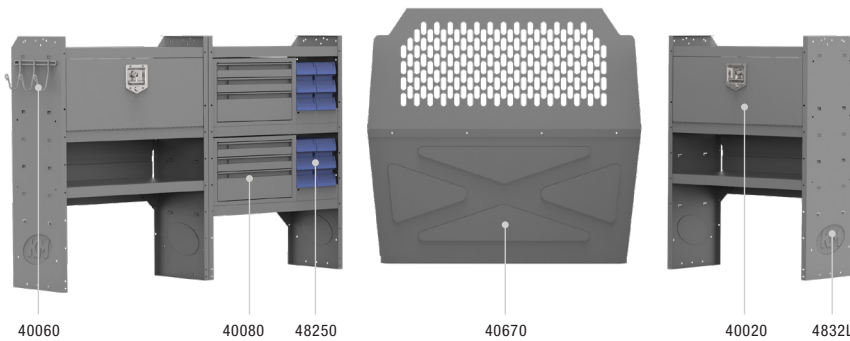

TELECOM 43" H Shelves // Compact Cargo Vans

46TCL PACKAGE 122" WB		
Part #	Description	Qty
40670	Partition	1
4832L	32" W X 14" D X 43" H Shelves	3
40020	32" W Shelf Door Kits	2
40080	Steel 3 Drawer Cabinets	2
48250	Plastic Shelf Bin Modules	2
40060	3-Prong "J" Hook	1