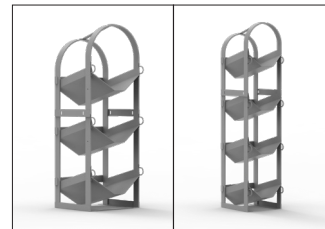

REFRIGERANT TANK RACKS

- 40200 3-Tier Rack
- 40100 4-Tier Rack