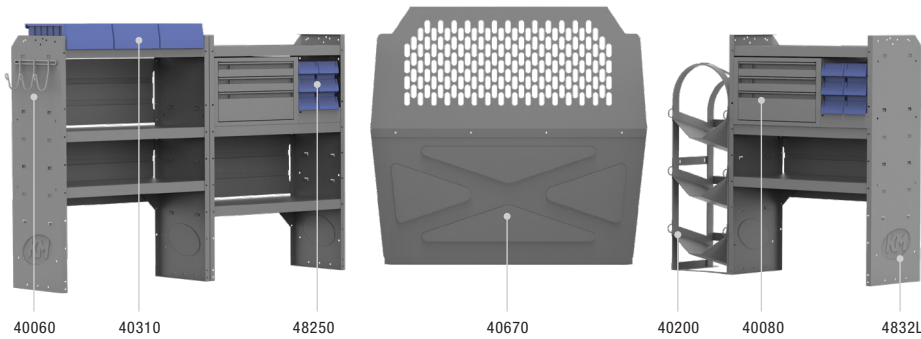

HVAC 43" H Shelves // Compact Cargo Vans

45TCL PACKAGE 122" WB		
Part #	Description	Qty
40670	Partition	1
4832L	32" W X 14" D X 43" H Shelves	3
40080	Steel 3-Drawer Cabinets	2
40200	3 Tier Refrigerant Tank Rack	1
40310	Plastic Shelf Bins	3
48250	Plastic Shelf Bin Modules	2
40060	3-Prong "J" Hook	1