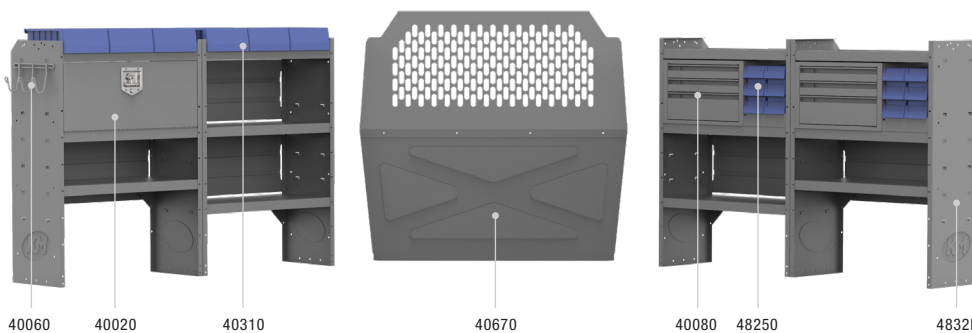

GENERAL SERVICE 43" H Shelves // Compact Cargo Vans

42TCL PACKAGE 122" WB		
Part #	Description	Qty
40670	Partition	1
4832L	32" W X 14" D X 43" H Shelves	4
40060	3-Prong "J" Hook	1
40310	10" W Plastic Shelf Bins	6
40020	32" W Shelf Door Kit	1
40080	Steel 3 Drawer Cabinets	2
48250	Plastic Shelf Bin Modules	2