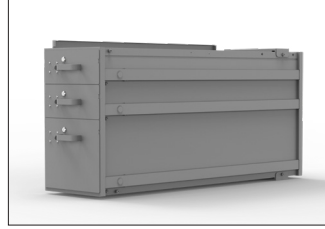

3 DRAWER UNIT

- 40250 Heavy Duty Steel (Shown)
- 4025A Aluminum

ACCESSORIES

- 40310 10" W x 5.5" H x 11" D Plastic Small Parts Bin with 2 Dividers