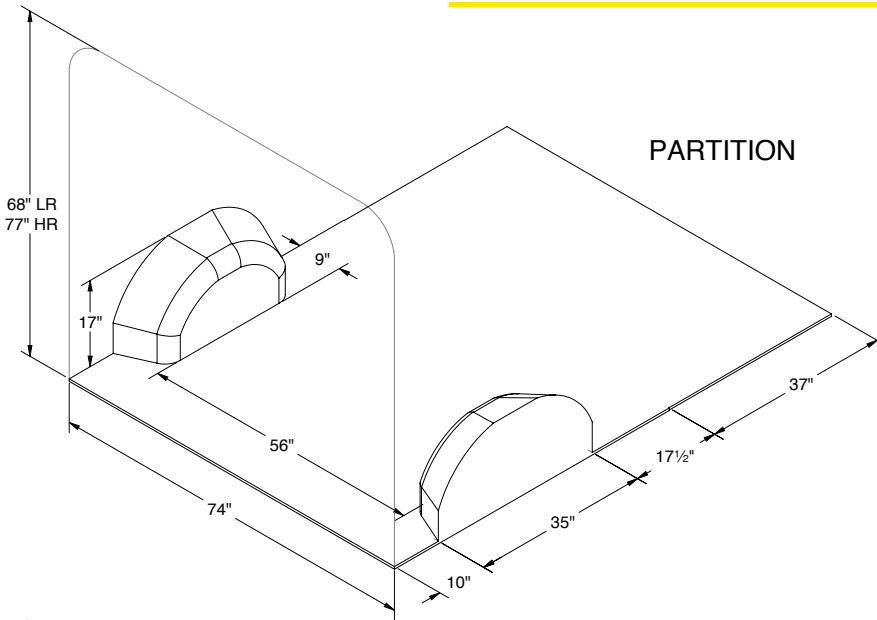

CUSTOMIZATIONS

PROMASTER 136" SWB

Download this spec sheet and van floor template in PDF format from kargomaster.com/vanlayouts/promaster-136swb.pdf