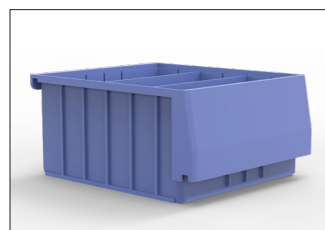

10" W PLASTIC SHELF BIN

- 40310 10" W X 5.5" H X 11" D Bins + 2 Dividers