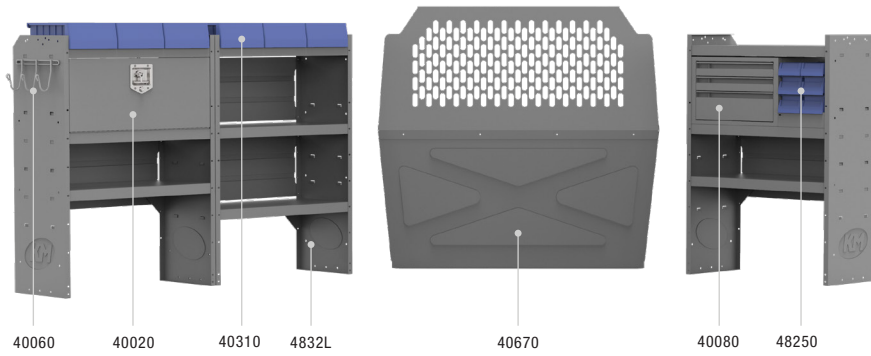

PROMASTER CITY VAN PACKAGES

ELECTRICAL CONTRACTOR 43" H Shelves // Compact Cargo Vans

44TCL PACKAGE 122" WB		
Part #	Description	Qty
40670	Partition	1
4832L	32" W X 14" D X 43" H Shelves	3
40020	32" W Shelf Door Kit	1
40080	Steel 3-Drawer Cabinet	1
40060	3-Prong "J" Hook	1
40310	Plastic Shelf Bins	6
48250	Plastic Shelf Bin Module	1