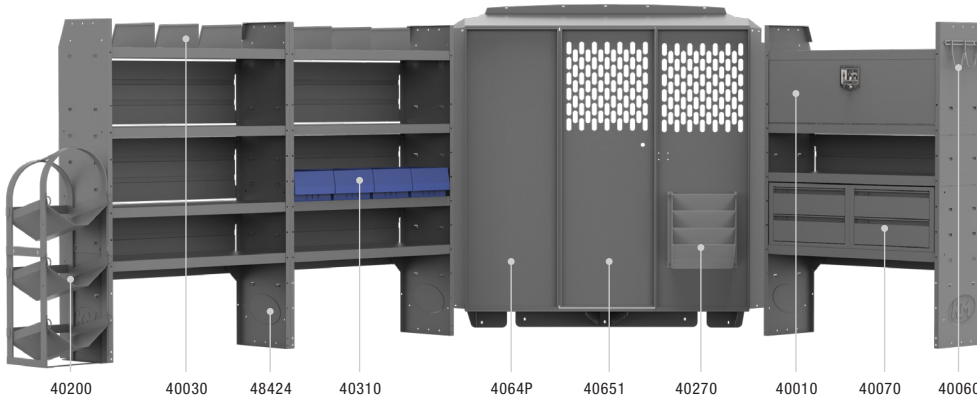

HVAC 60" H Shelves // Low/High Roof

Above illustration is for 45PMS