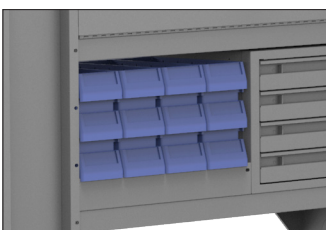

PLASTIC SHELF BIN MODULES

- 48200 20" W Plastic Bin Module (Includes 4 x 10" W Bins)
- 48210 10" W Plastic Bin Module (Includes 2 x 10" W Bins)
- 48240 20" W Plastic Small Parts Bin Module (Inc. 12 x 5" W Bins)
- 48250 10" W Plastic Small Parts Bin Module (Includes 6 x 5" W Bins)