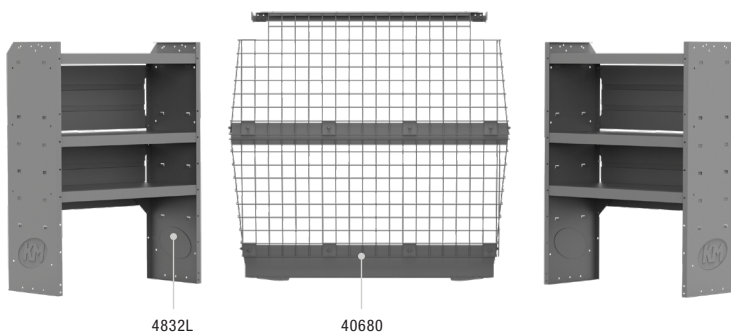

COMMERCIAL SHELVING (Wire Partition) 43" H Shelves // Compact Cargo Vans

47TCL PACKAGE 122" WB		
Part #	Description	Qty
40680	Partition	1
4832L	32" W X 14" D X 43" H Shelves	2