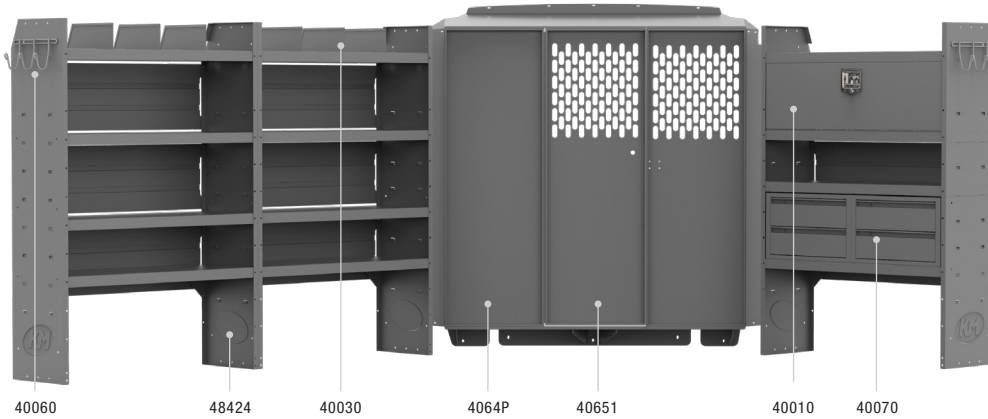

PROMASTER VAN PACKAGES

TELECOM 60" H Shelves // Low/High Roof

Above illustration is for 44PMS