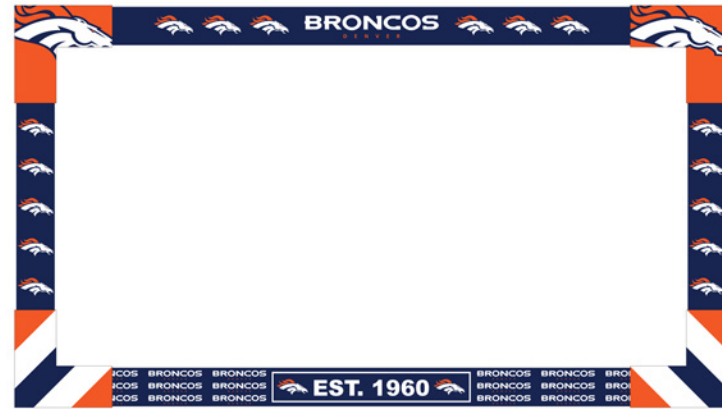

NEW Big Game TV & Monitor Frame

Brighten up your workspace or favorite room in the house with this Officially Licensed TV or Computer Monitor Frame. Patented design allows you to custom fit for a TV from 40 to 50 inches and the smaller Monitor Frame from 18 to 30 inches. Easy to remove and install for Game Day use. Some assembly required.

Actual Size: Custom Fit
TV Carton Dimension: 36.5" x 8"x1.5"
Monitor Carton Dimension: 24" x 5"x1.5"

- Made In China
- Ships in 3 Days
- Expected First Shipment - July 1017

STOCKING STATUS

NFL	MLB	NHL	COLLEGE
Top Team	N/A	Elite Team	Elite Team

Vintage Wall Art

A masterpiece for the "aficionado" of the game. Dress up your room with a vintage looking piece of art created with so much attention to detail its mind-boggling. The perfect gift for the sports fan, who has everything, well, almost everything.

Actual size: 15" x 26" x 3/4"
Carton size: 28.5" x 17.5" x 2.5"

- Made in China
- Ships in 3 days